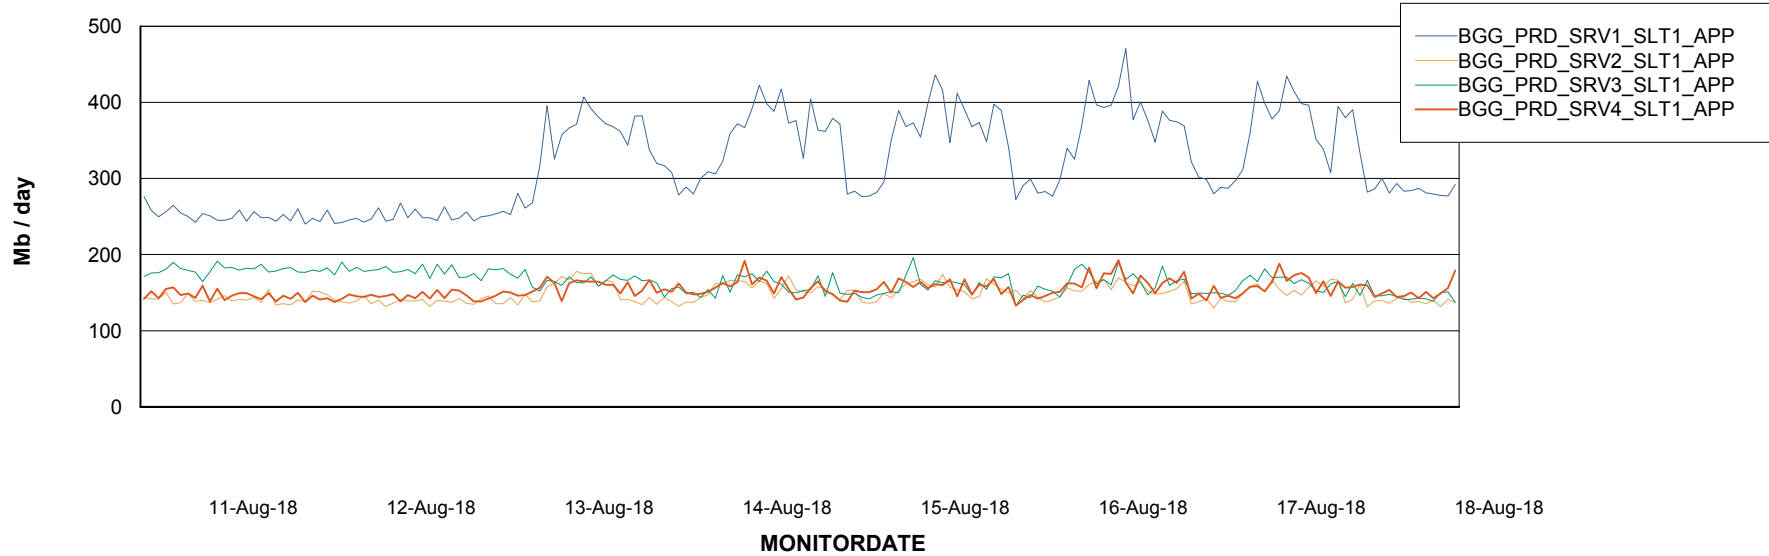

ABSSolute Application Server Services

Avg memory used per ABS Server Service