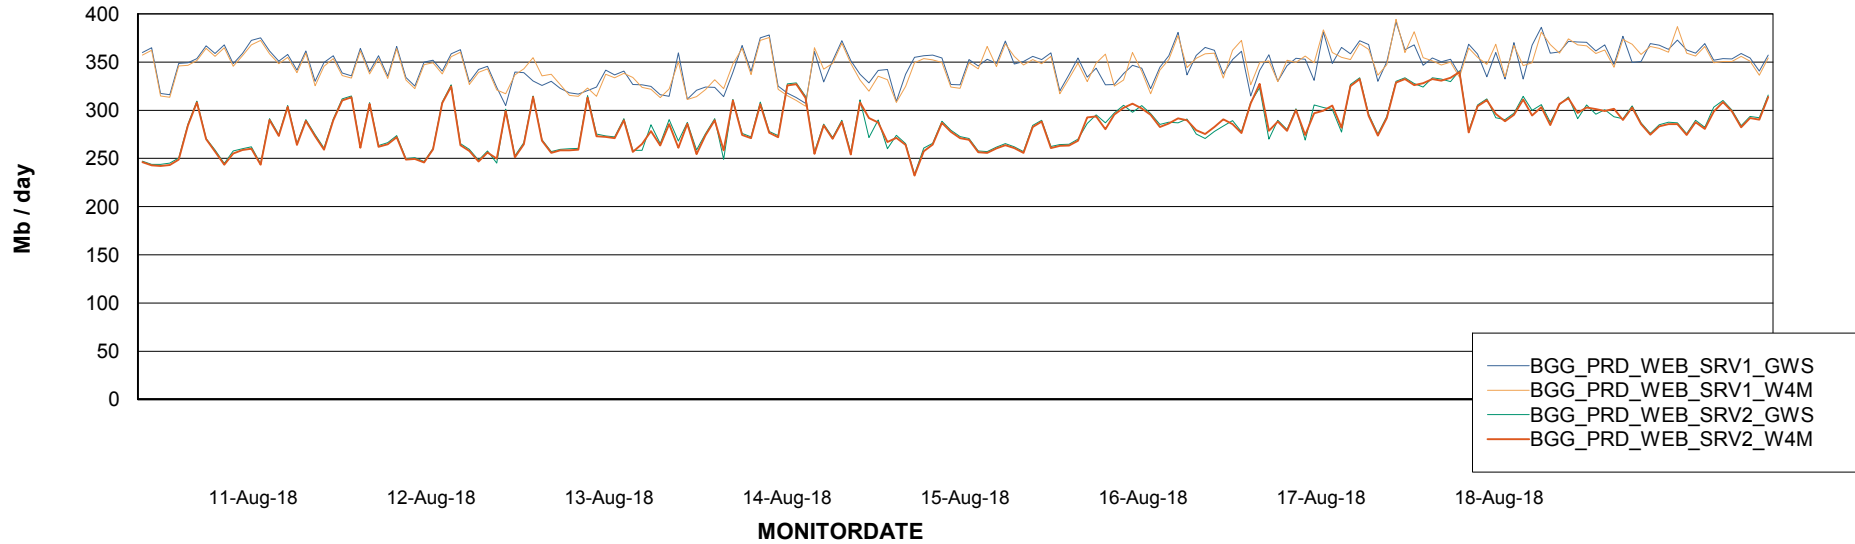

ABSSolute Web Component Services

Avg memory used per ABS Web component