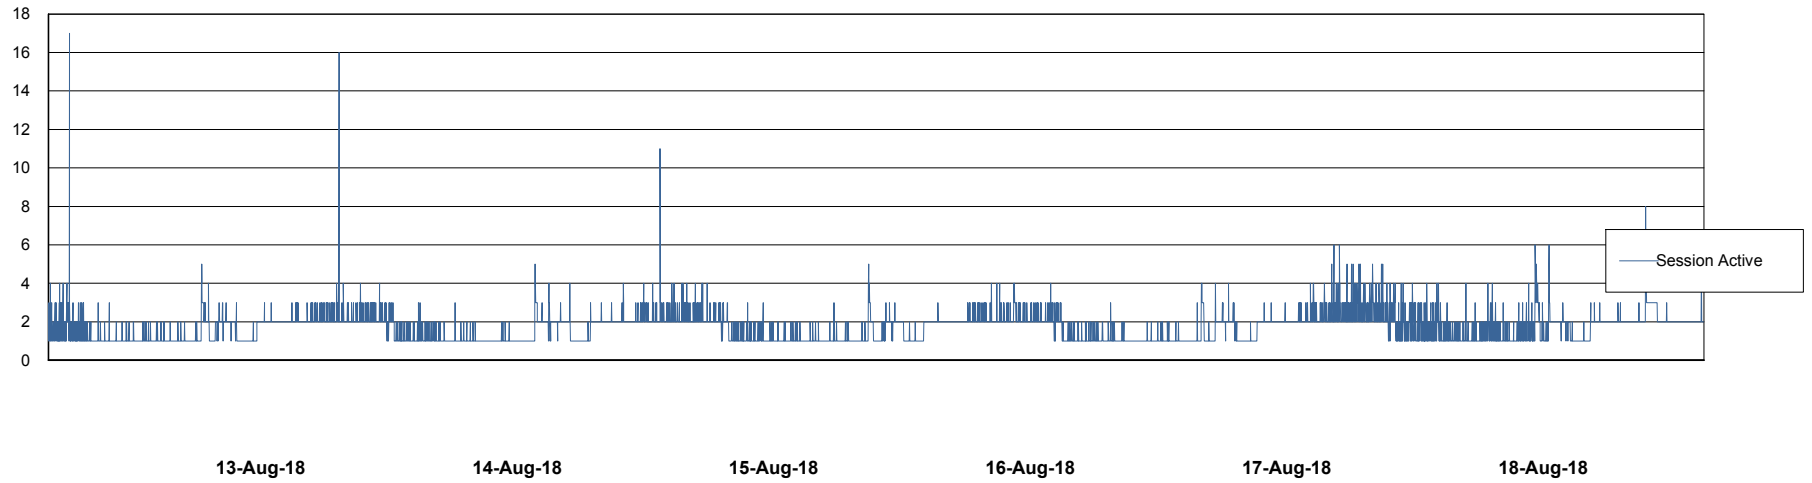

Weekly SLA Customer Report

Customer BGG_Production
Database ID 58

Database Performance BGGDB_BI

Weekly SLA Customer Report

Customer BGG_Production
Database ID 58

Database Performance BGGDB_Production

Weekly SLA Customer Report

Customer BGG_Production
Database ID 58

Database Performance BGGDB_Standby

Weekly SLA Customer Report

Customer BGG_Production
Database ID 58

DATABASE SIZE BGGDB_BI

Database growth over last month

DATABASE SIZE BGGDB_Production