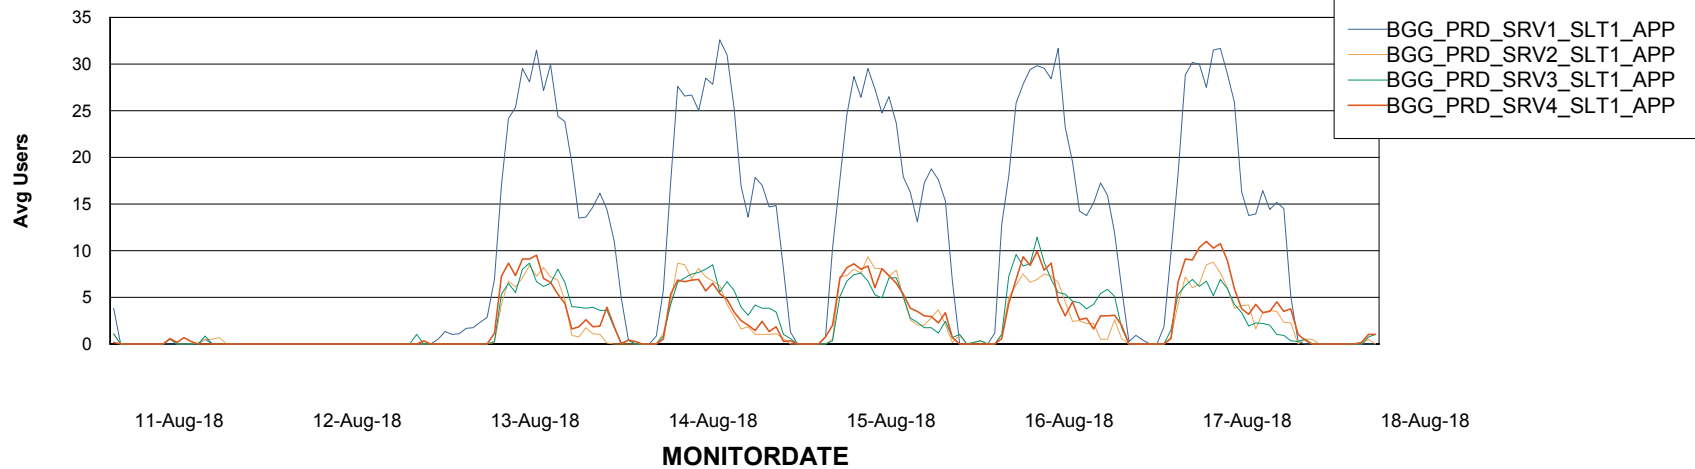

Avg users per day per ABS server