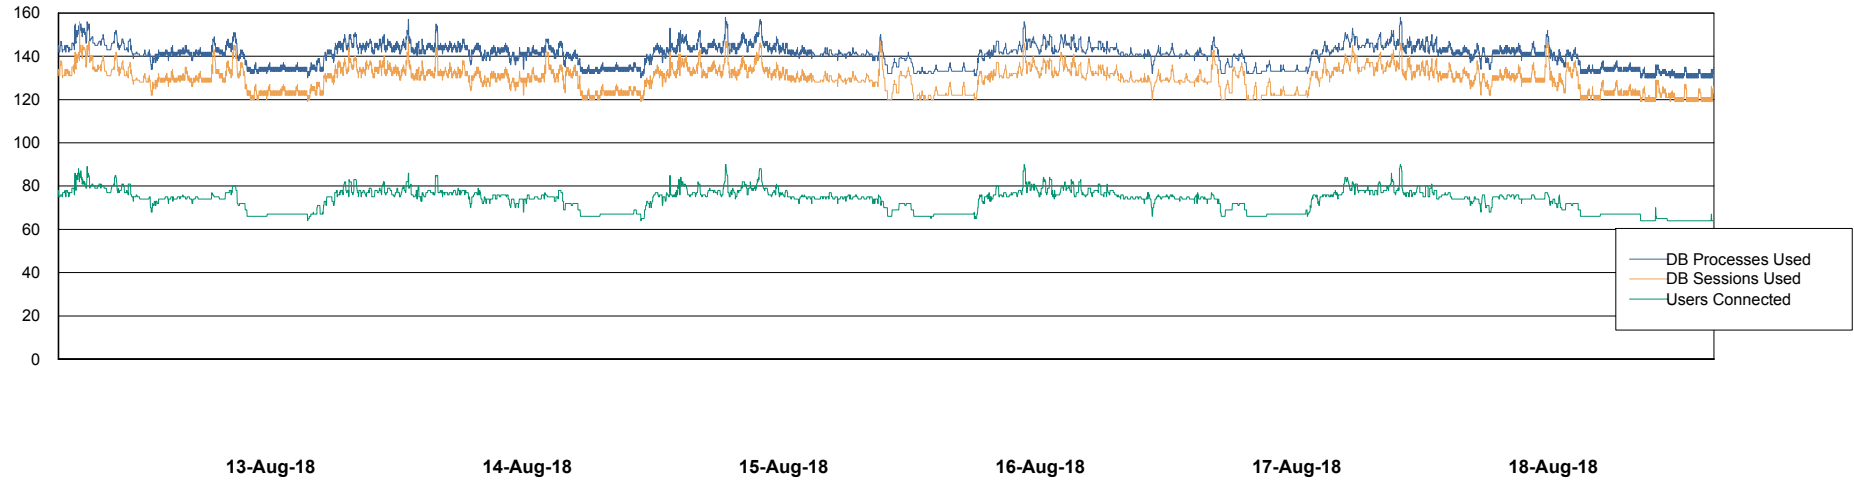

Weekly SLA Customer Report

Customer BGG_Production
Database ID 58

Database Performance BGGDB_BI

Weekly SLA Customer Report

Customer BGG_Production
Database ID 58

Database Performance BGGDB_Production

Weekly SLA Customer Report