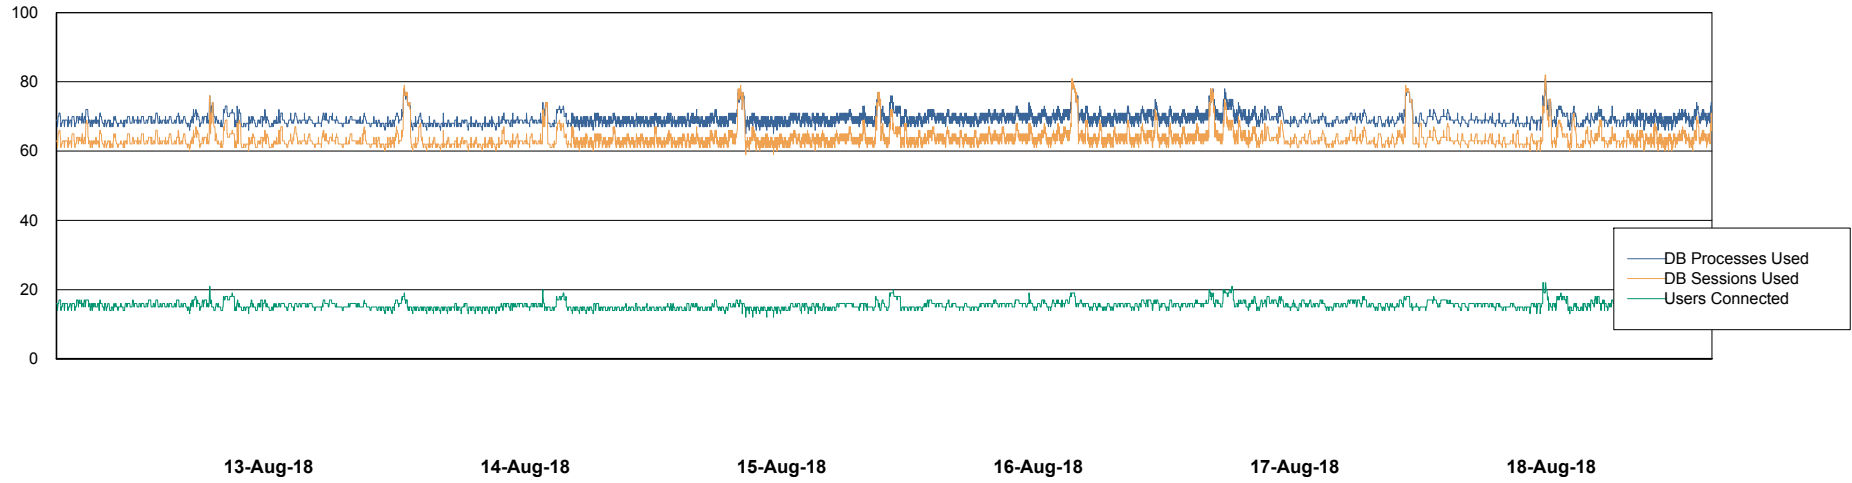

Database Performance BGGDB_BI