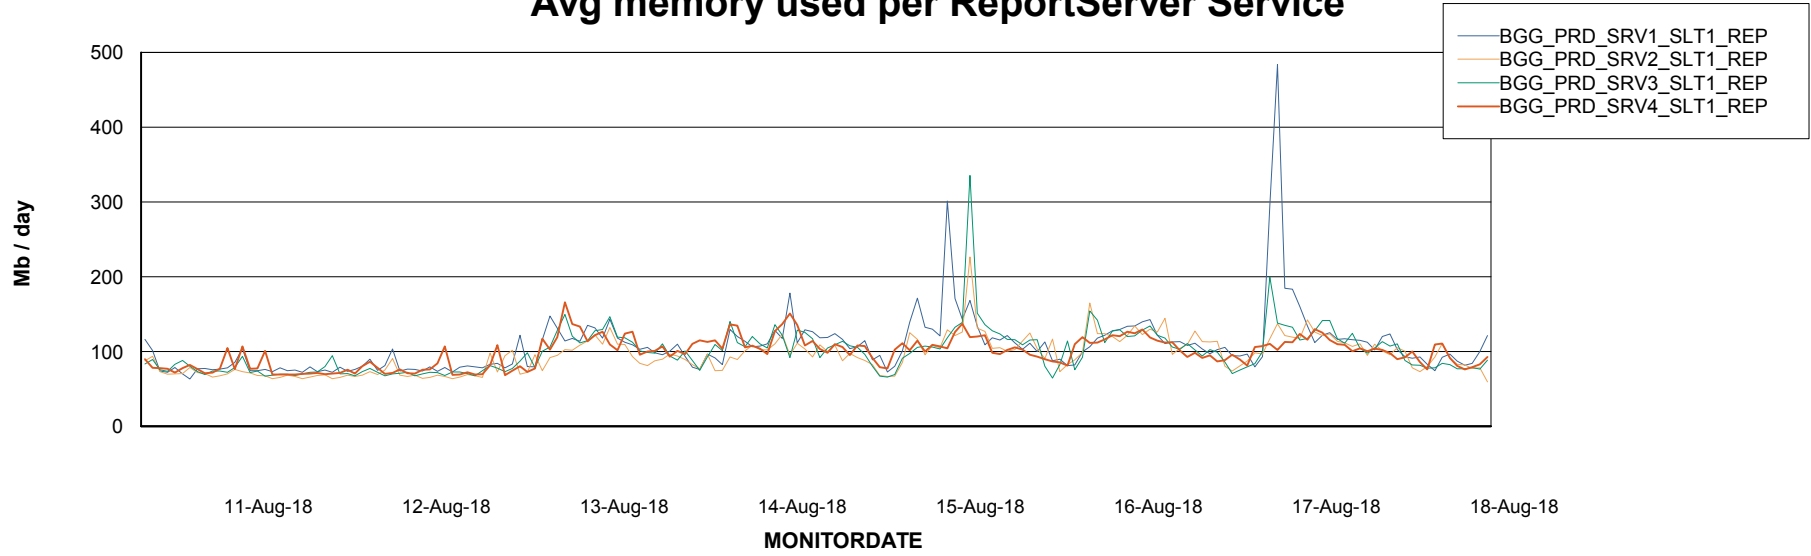

Avg memory used per ABS Server Service

Avg users per day per ABS server

Weekly SLA Customer Report

Customer BGG_Production
Database ID 58

ABSSolute Application ReportServer Services

Avg memory used per ReportServer Service