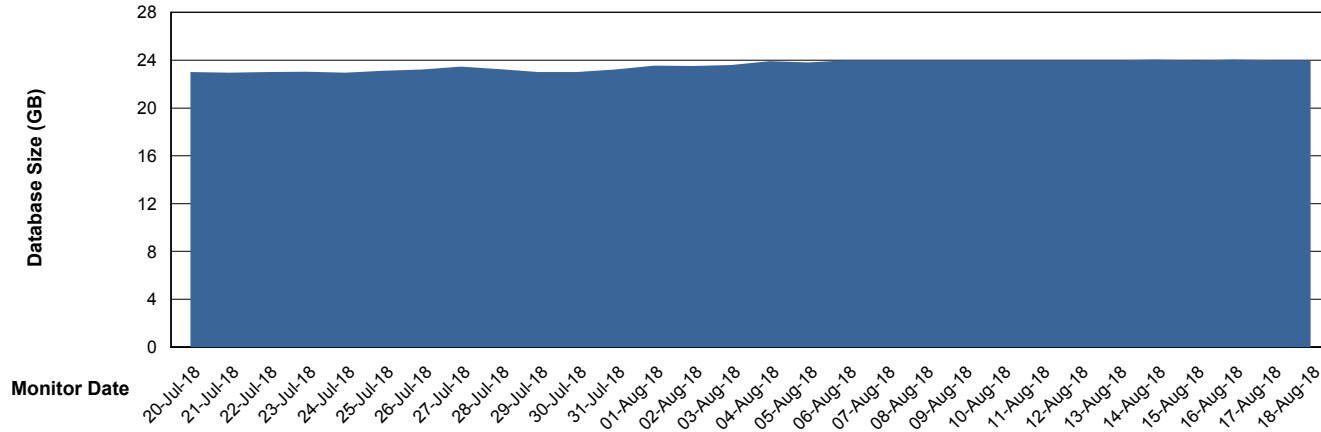

Customer BGG_Production
Database ID 58

Database Performance BGGDB_Standby

Weekly SLA Customer Report

Customer BGG_Production
Database ID 58

DATABASE SIZE BGGDB_BI

Database growth over last month

DATABASE SIZE BGGDB_Production

Database growth over last month

Weekly SLA Customer Report

Customer BGG_Production
Database ID 58

Database Tablespace		BGGDB_BI		
Date	Tablespace Name	Filesize (Gb)	Usedsize (Gb)	Percentage free
18-Aug-18	ABSDATA	13	11	15
	INDX	14	11	21
17-Aug-18	ABSDATA	13	11	15
	INDX	14	11	21
16-Aug-18	ABSDATA	13	11	15
	INDX	14	11	21
15-Aug-18	ABSDATA	13	11	15
	INDX	14	11	21
14-Aug-18	ABSDATA	13	11	15
	INDX	14	11	21
13-Aug-18	ABSDATA	13	11	15
	INDX	14	11	21
12-Aug-18	ABSDATA	13	11	15
	INDX	14	11	21