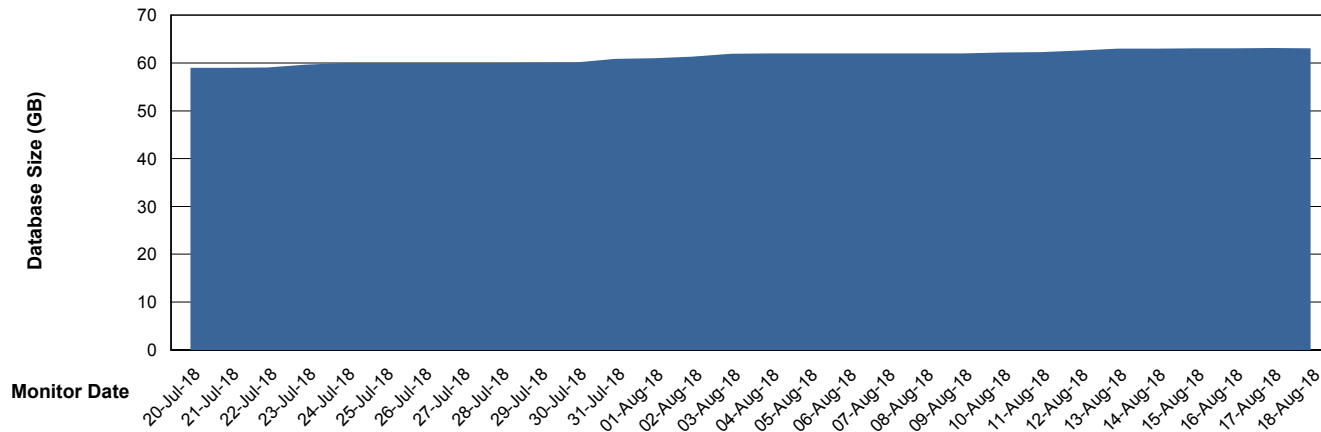

DATABASE SIZE BGGDB_Production

Database growth over last month