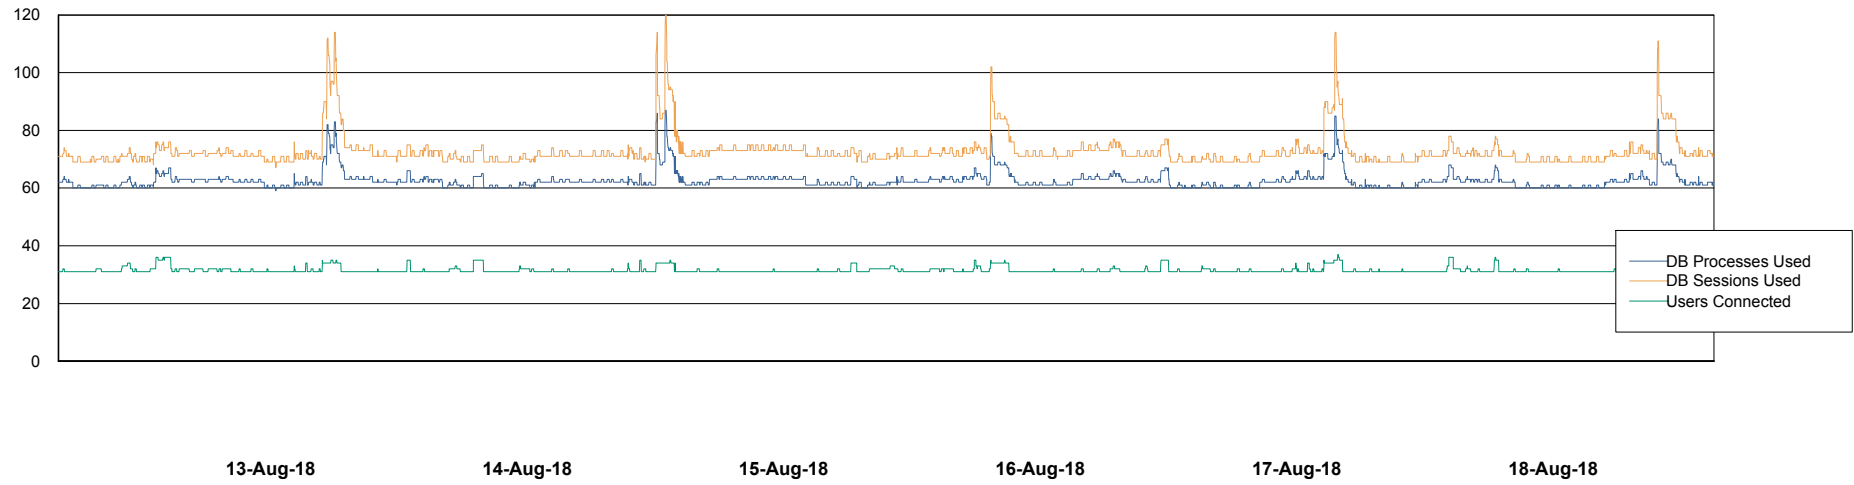

Database Performance BCMDB_ABS1 Production Database