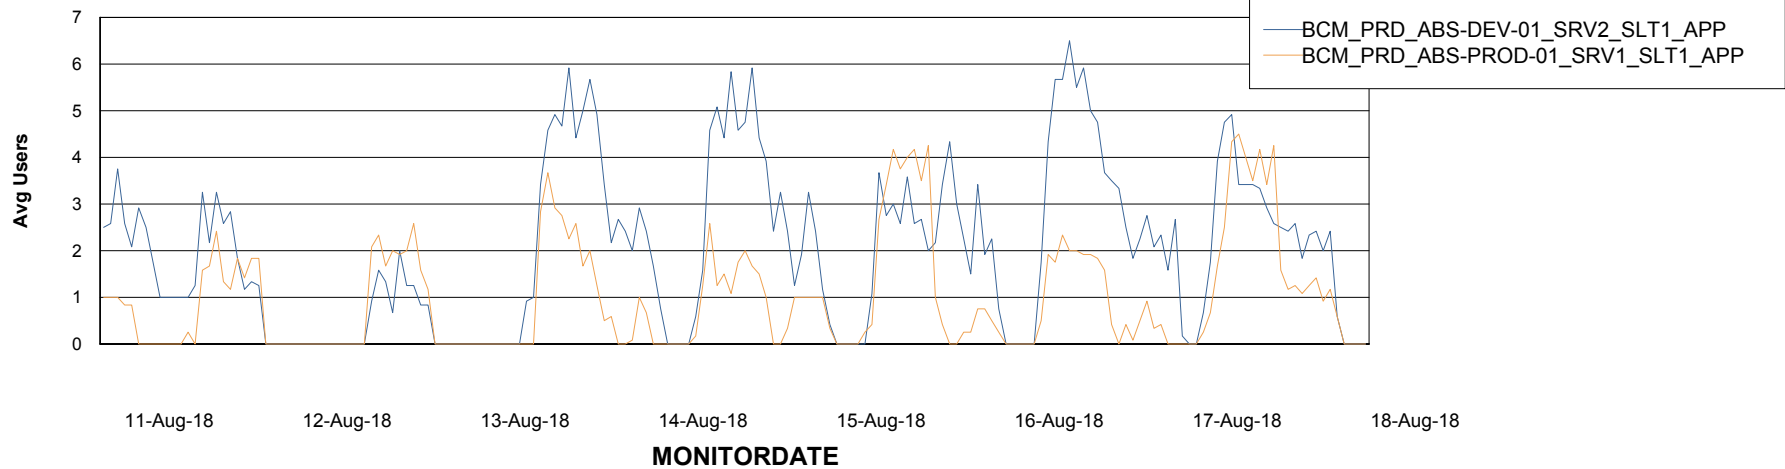

Avg users per day per ABS server