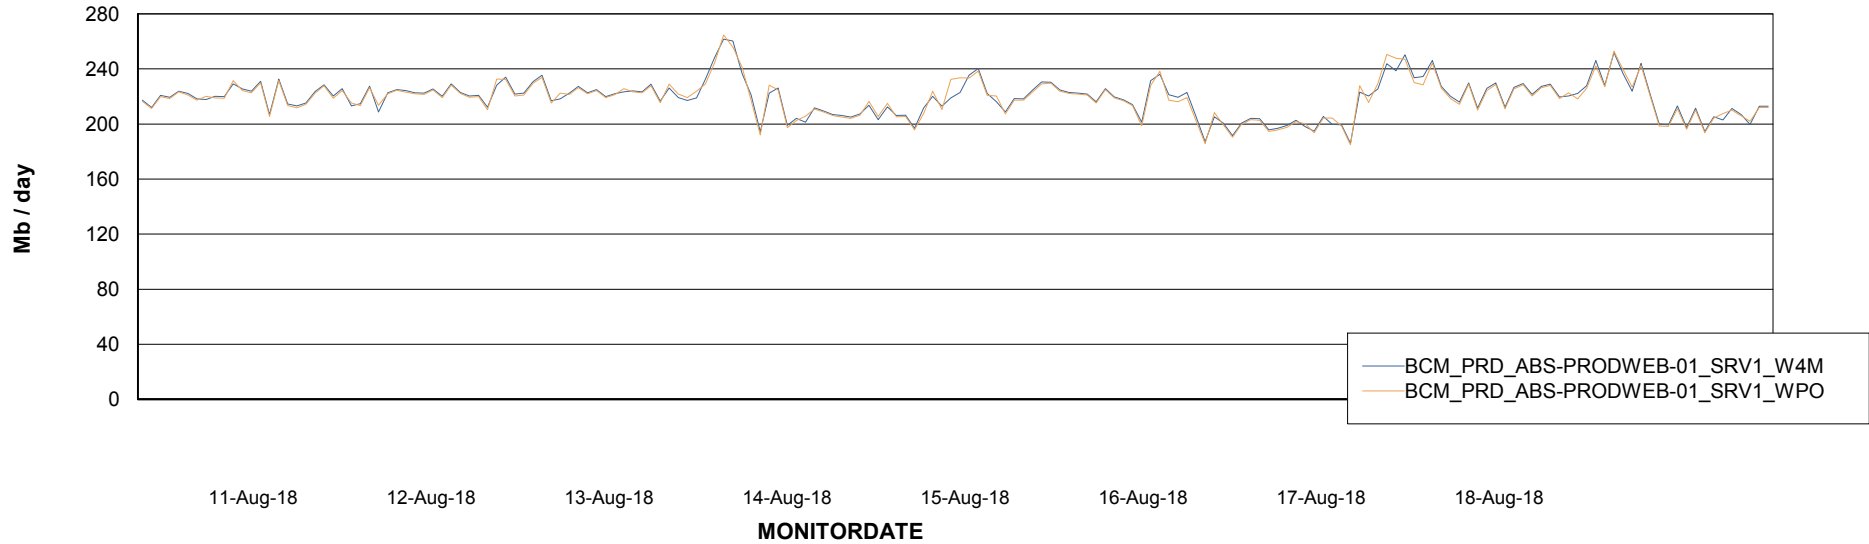

ABSolute Web Component Services

Avg memory used per ABS Web component