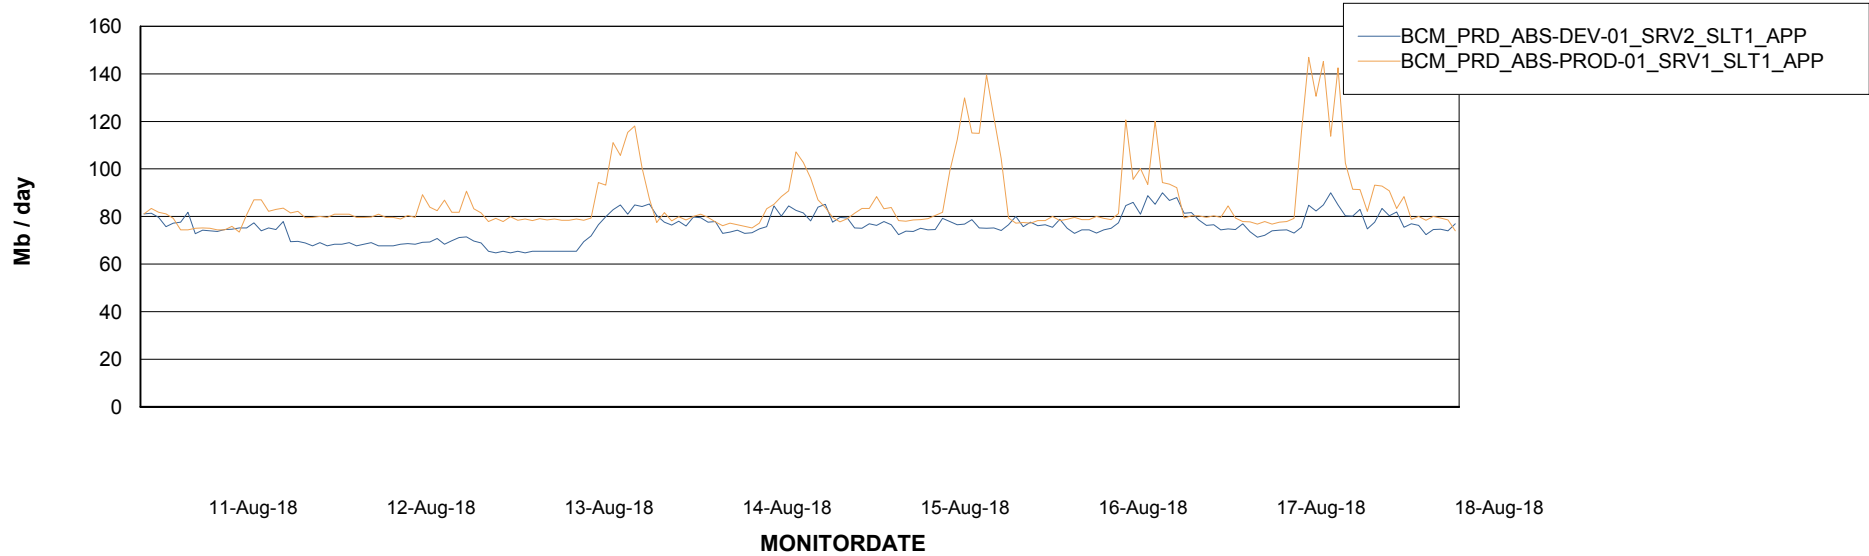

ABSSolute Application Server Services

Avg memory used per ABS Server Service