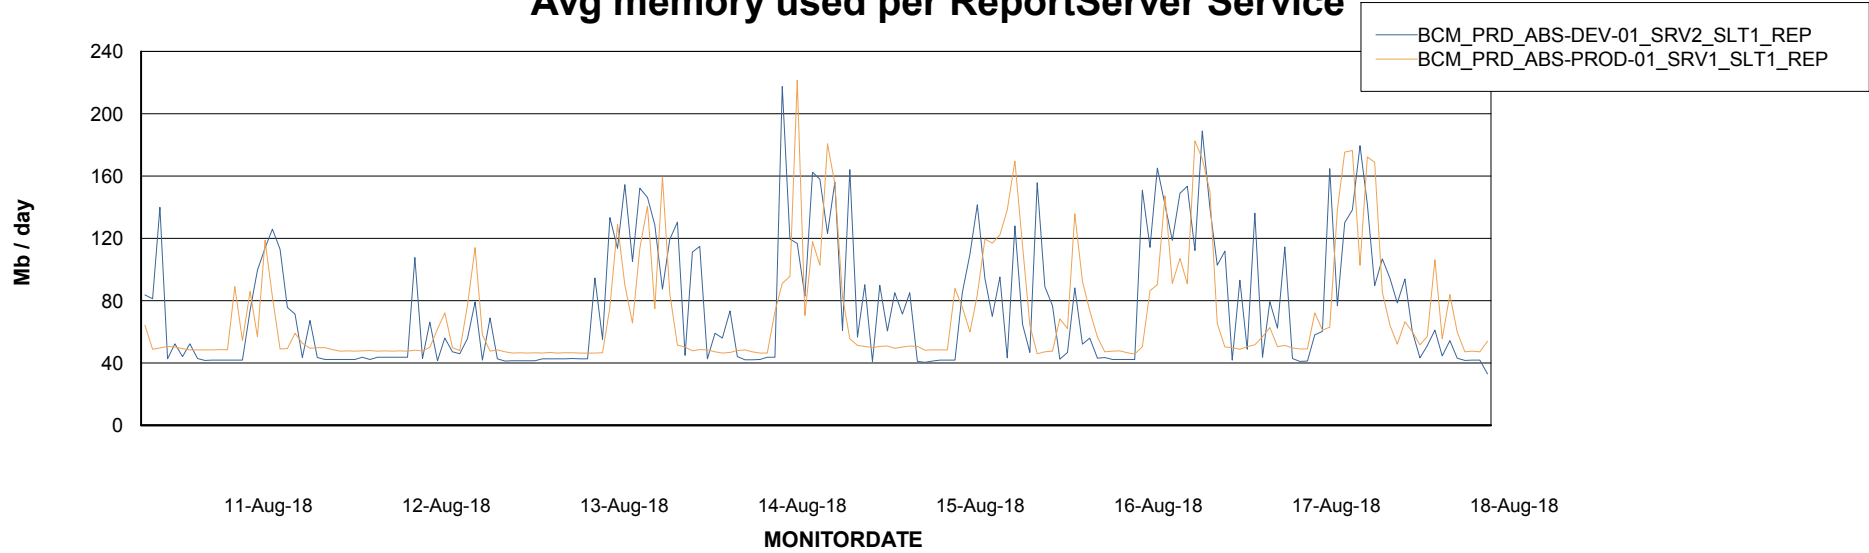

ABSSolute Application ReportServer Services

Avg memory used per ReportServer Service