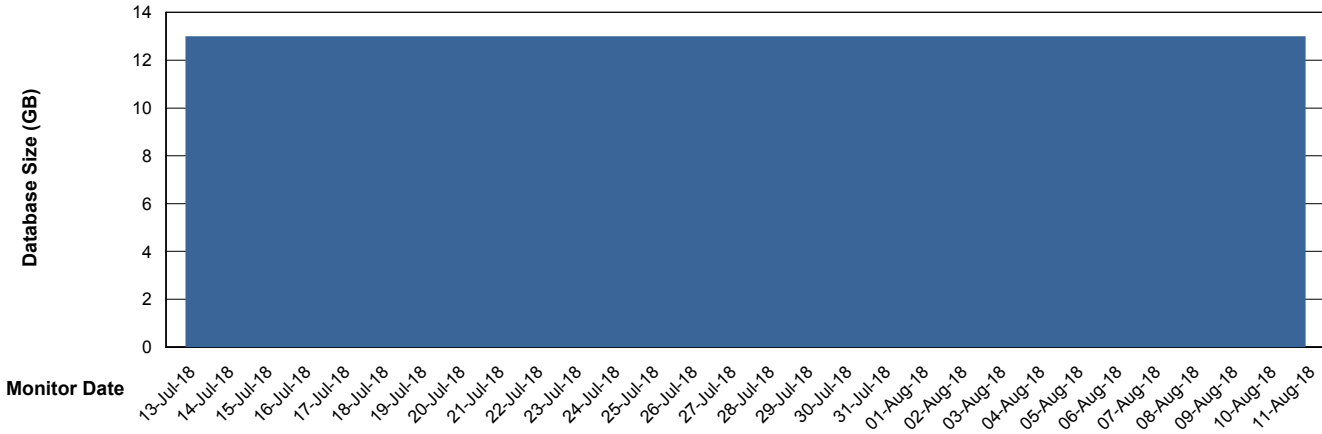

Weekly SLA Customer Report

Customer WBL_Production
Database ID 40

Database Performance WBLDB_Production

Weekly SLA Customer Report

Customer WBL_Production
Database ID 40

Database Performance WBLDB_Standby

Weekly SLA Customer Report

Customer WBL_Production
 Database ID 40

DATABASE SIZE WBLDB_Production

Database growth over last month

Database Tablespace WBLDB_Production

Date	Tablespace Name	Filesize (Gb)	Usedsize (Gb)	Percentage free
11-Aug-18	ABSDATA	6	5	17
	INDX	8	6	25
10-Aug-18	ABSDATA	6	5	17
	INDX	8	6	25
09-Aug-18	ABSDATA	6	5	17
	INDX	8	6	25
08-Aug-18	ABSDATA	6	5	17
	INDX	8	6	25
07-Aug-18	ABSDATA	6	5	17
	INDX	8	6	25
06-Aug-18	ABSDATA	6	5	17
	INDX	8	6	25
05-Aug-18	ABSDATA	6	5	17
	INDX	8	6	25