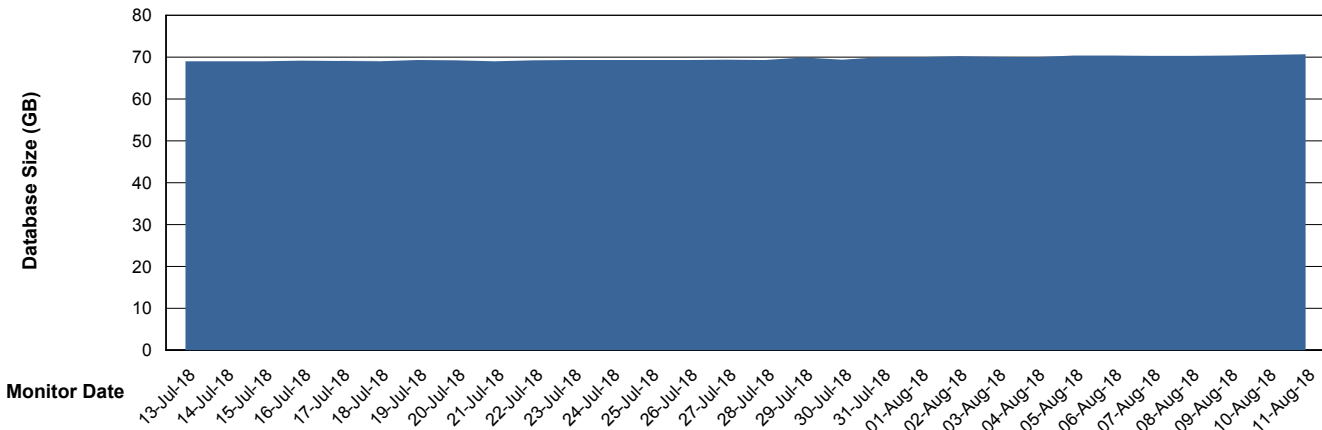

DATABASE SIZE VOSBIDB_Production

Database growth over last month