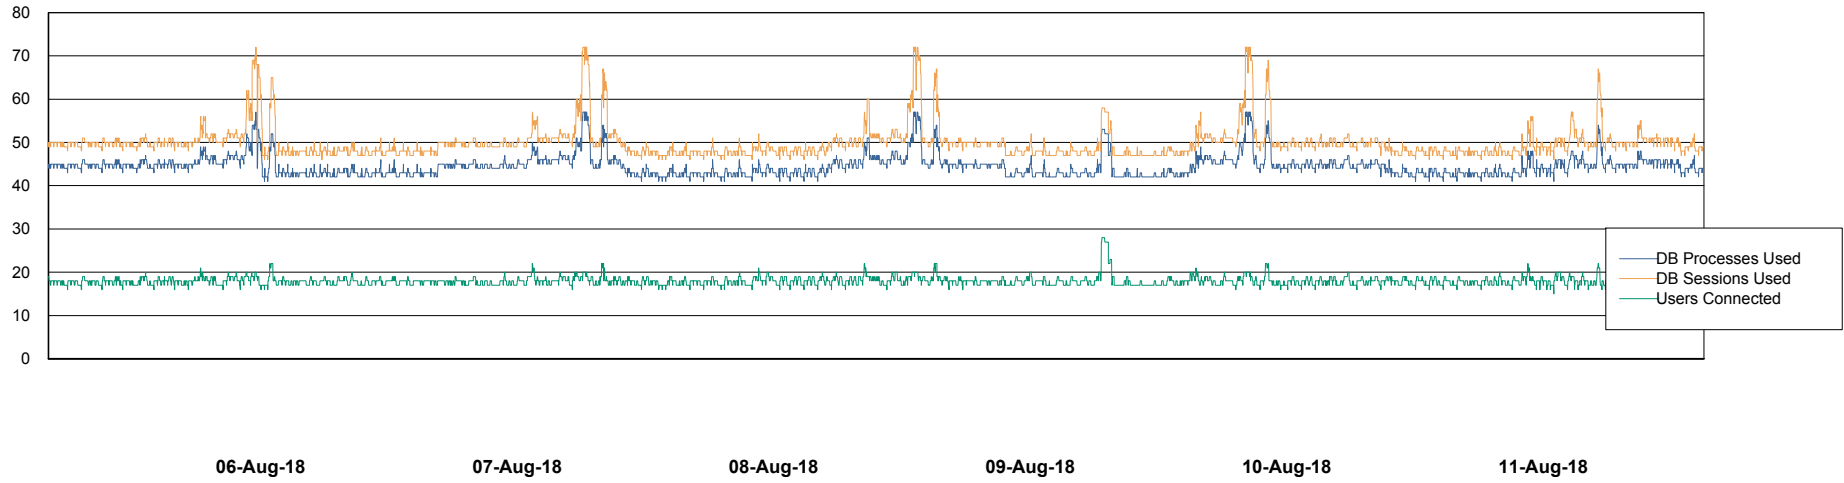

Database Performance VOSBIDB_Production