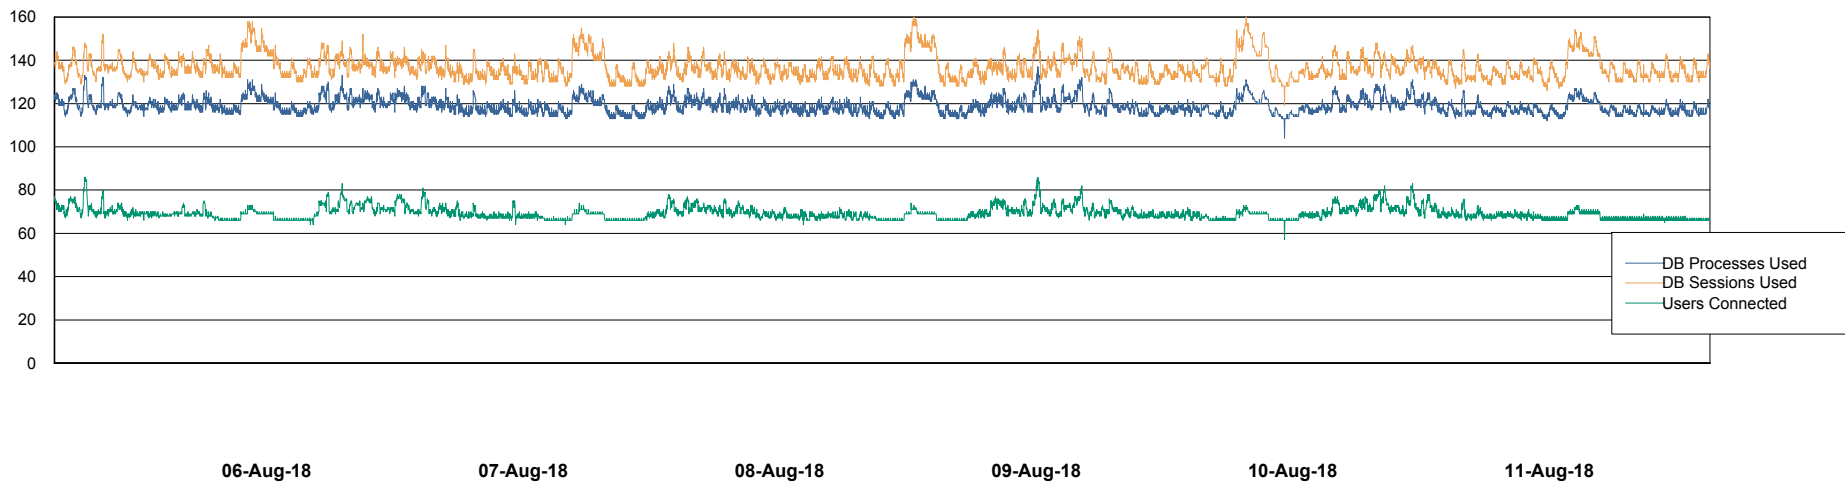

Database Performance VOSDB_Production