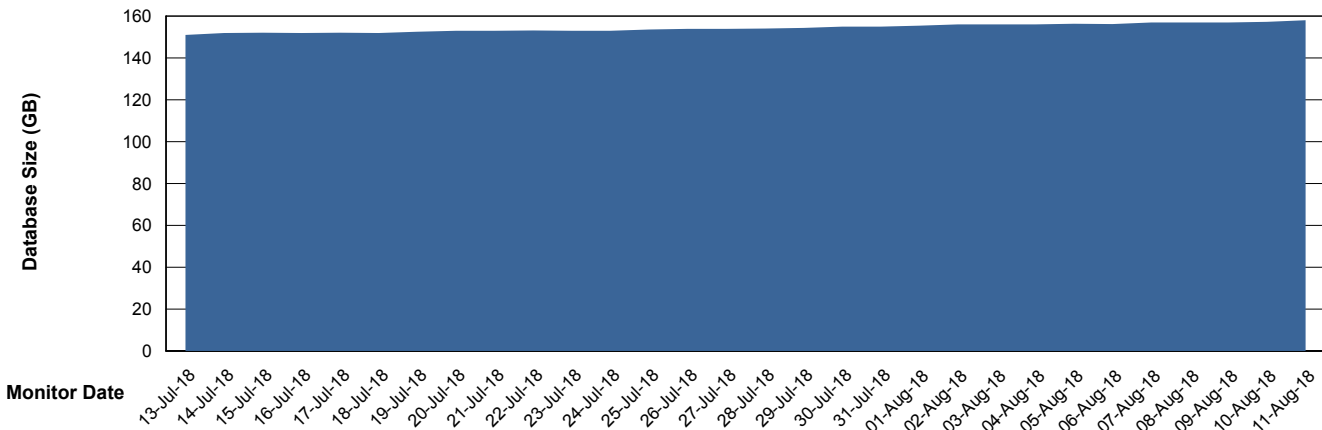

DATABASE SIZE VOSDB_Production

Database growth over last month