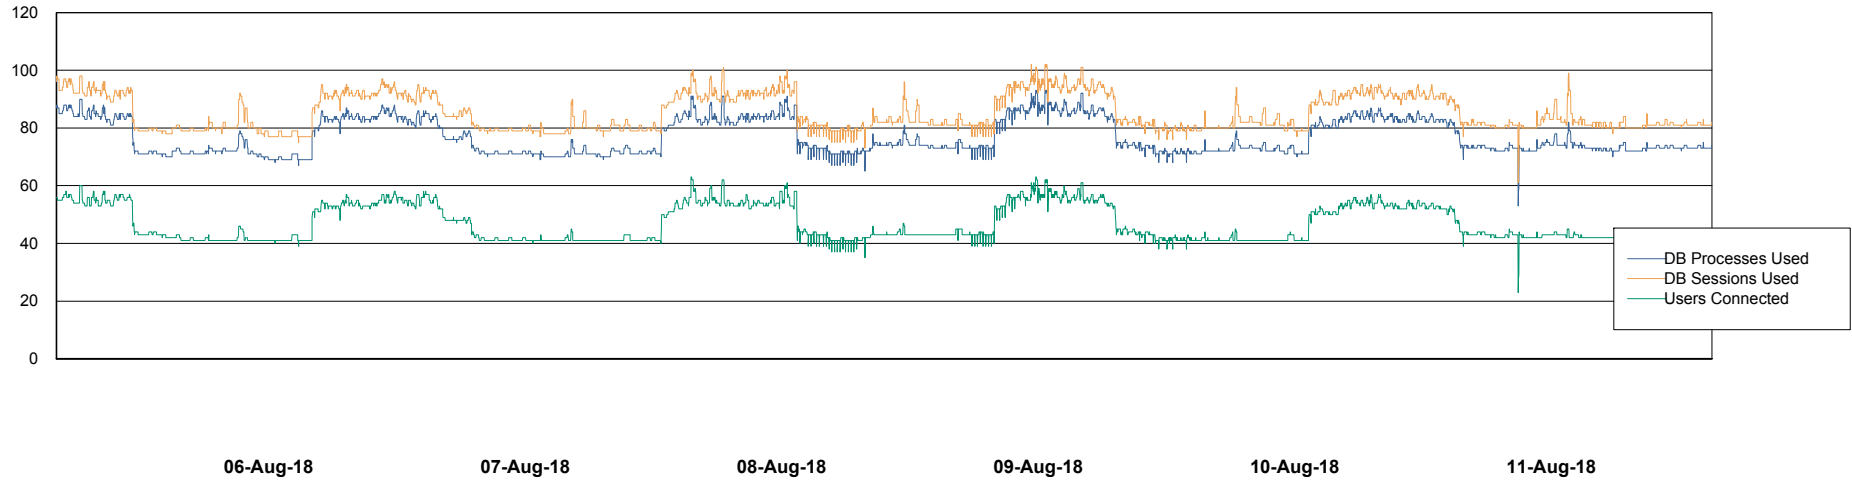

Harddisk Usage VEN_PRD_ORACLE2

	Free disk space on c: (%)	Free disk space on d: (%)	Free disk space on e: (%)
11-Aug-18	41	45	39
10-Aug-18	38	47	40
09-Aug-18	33	48	41
08-Aug-18	33	48	40
07-Aug-18	33	48	40
06-Aug-18	33	48	41
05-Aug-18	33	48	41

Weekly SLA Customer Report

Customer VEN_Production
Database ID 35

Database Performance VENDB_Production

Weekly SLA Customer Report

Customer VEN_Production
Database ID 35

Database Performance VENDB_Standby

Weekly SLA Customer Report