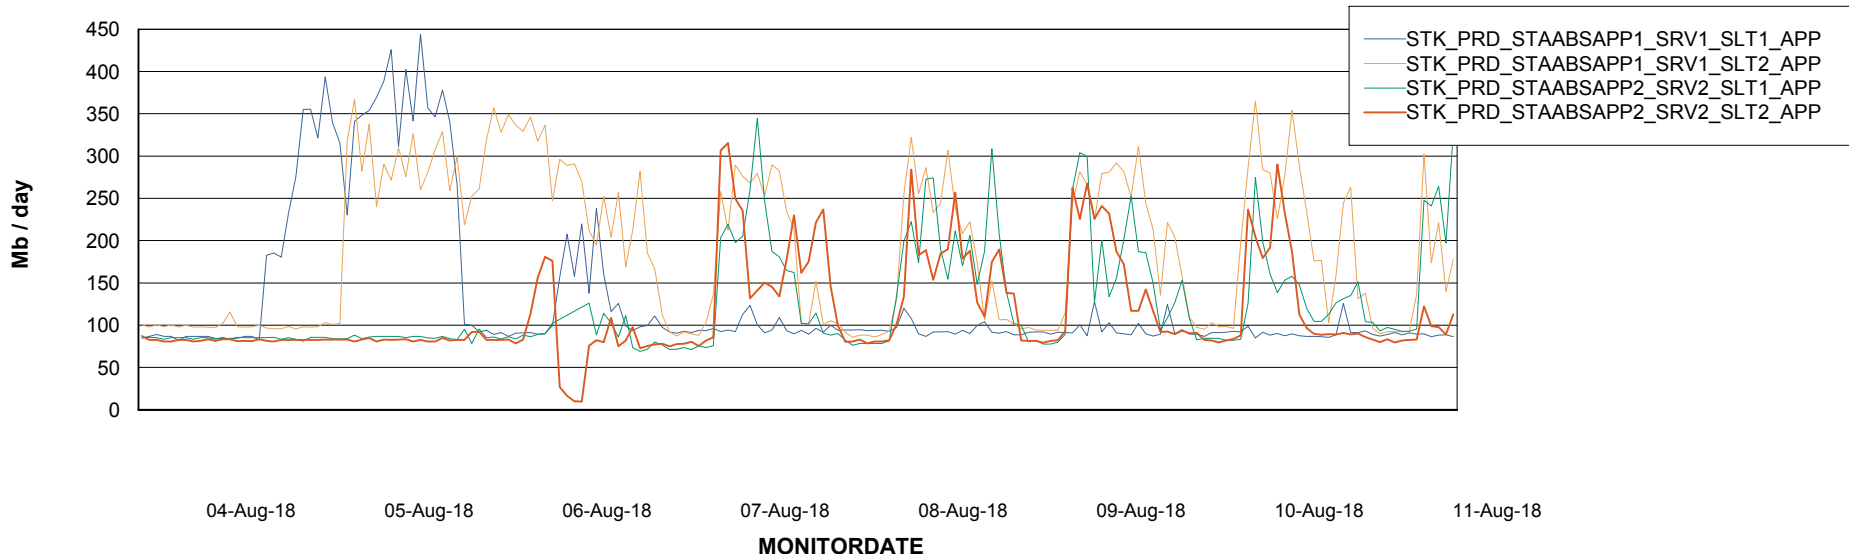

ABSSolute Application Server Services

Avg memory used per ABS Server Service