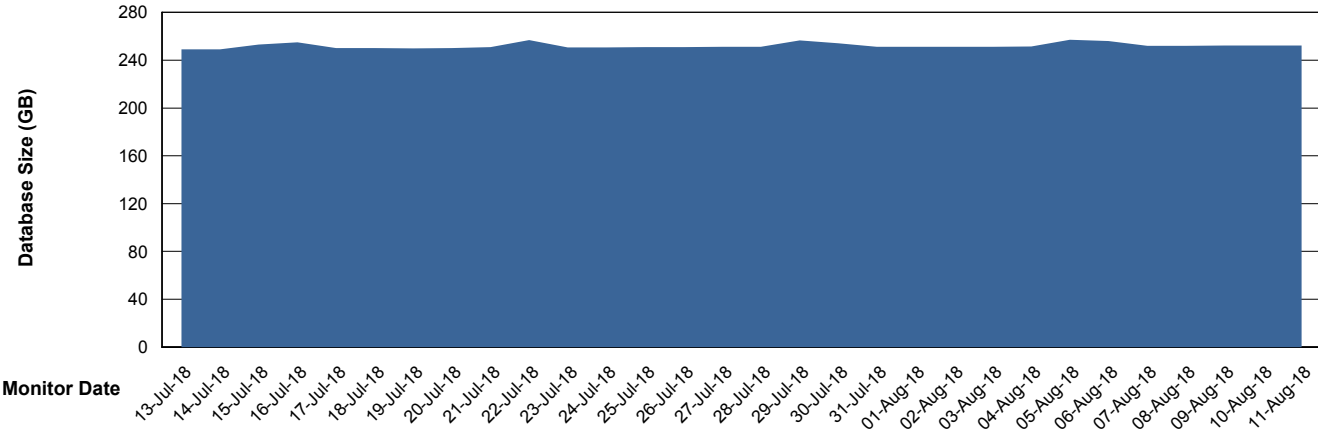

Weekly SLA Customer Report

Customer STK_Production
Database ID 82

Database Performance STKDB_ABS1 Production Database

Weekly SLA Customer Report

Customer STK_Production
Database ID 82

Database Performance STKDB_ABS1SB Standby Database

Weekly SLA Customer Report

Customer STK_Production
 Database ID 82

DATABASE SIZE STKDB_ABS1 Production Database

Database growth over last month

Database Tablespace STKDB_ABS1 Production Database

Date	Tablespace Name	Filesize (Gb)	Usedsize (Gb)	Percentage free
11-Aug-18	ABSDATA	179	128	28
	INDX	140	119	15
10-Aug-18	ABSDATA	179	128	28
	INDX	140	119	15
09-Aug-18	ABSDATA	179	128	28
	INDX	140	119	15
08-Aug-18	ABSDATA	179	128	28
	INDX	140	119	15
07-Aug-18	ABSDATA	179	129	28
	INDX	140	119	15
06-Aug-18	ABSDATA	179	128	28
	INDX	140	119	15
05-Aug-18	ABSDATA	179	128	28
	INDX	140	119	15