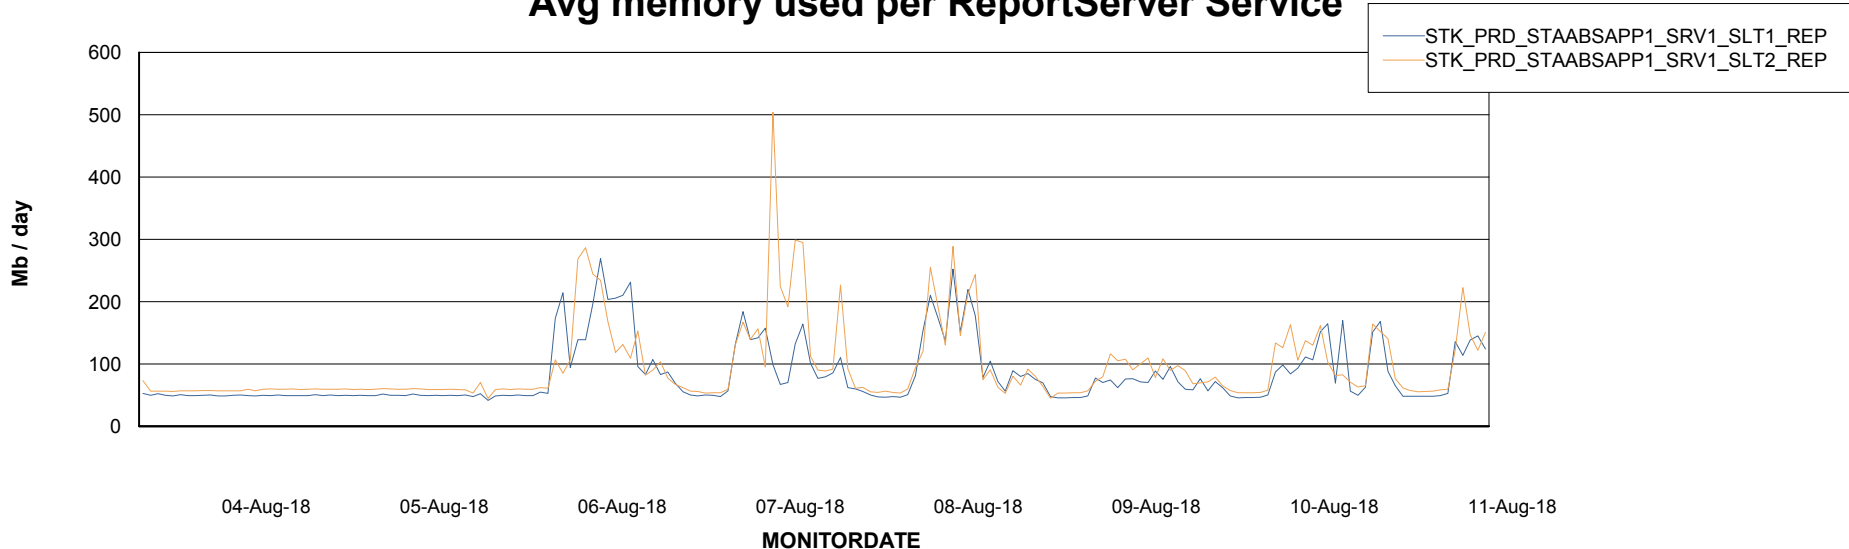

ABSSolute Application ReportServer Services

Avg memory used per ReportServer Service