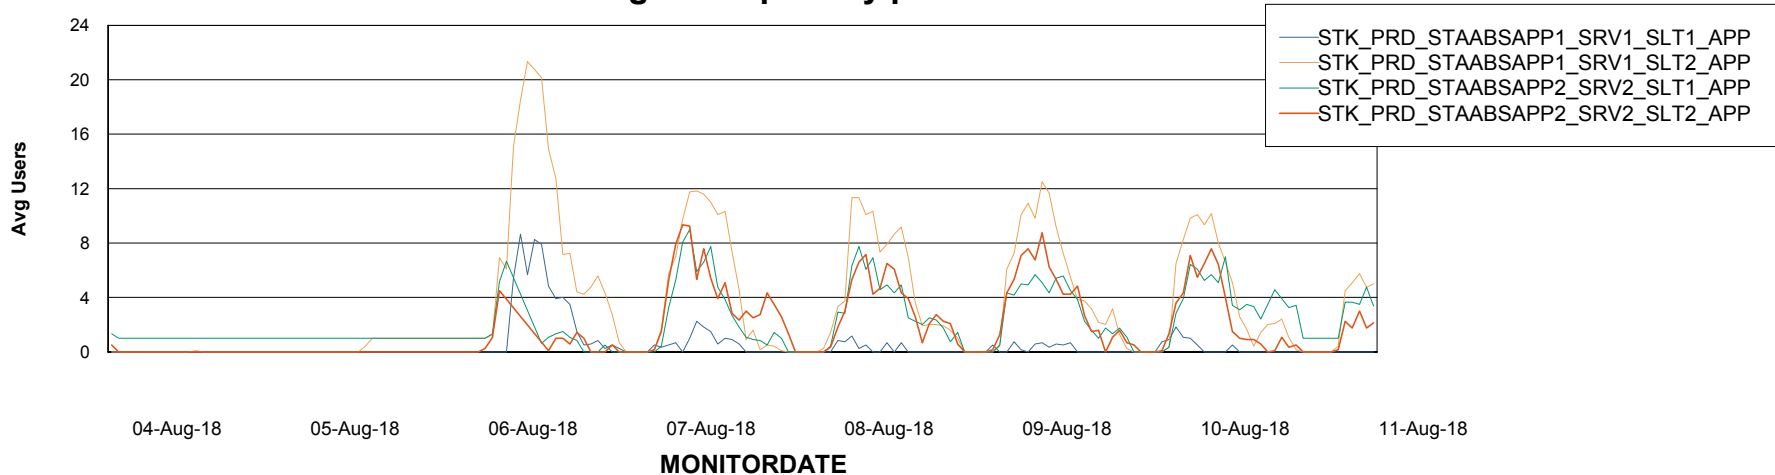

Weekly SLA Customer Report

Customer STK_Production
Database ID 82

ABSSolute Application Server Services

Avg memory used per ABS Server Service

Avg users per day per ABS server

Weekly SLA Customer Report

Customer STK_Production
Database ID 82