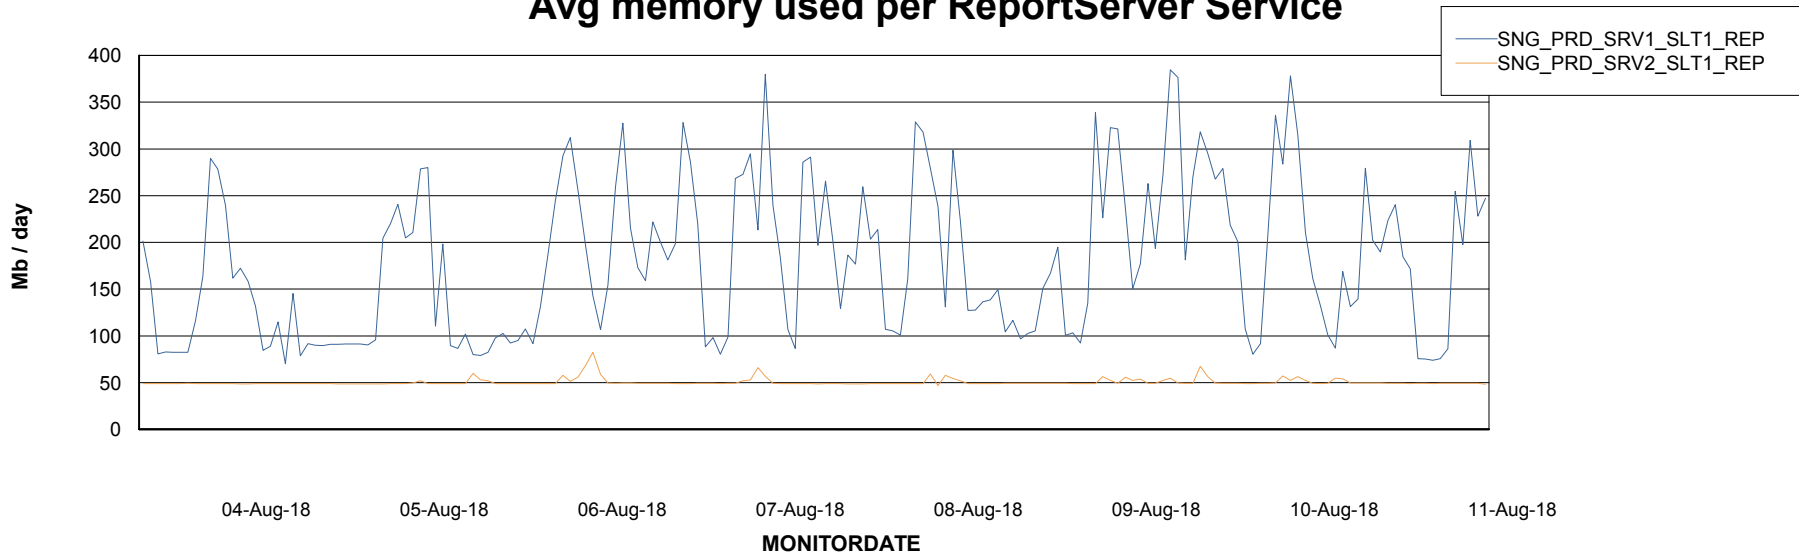

ABSSolute Application ReportServer Services

Avg memory used per ReportServer Service