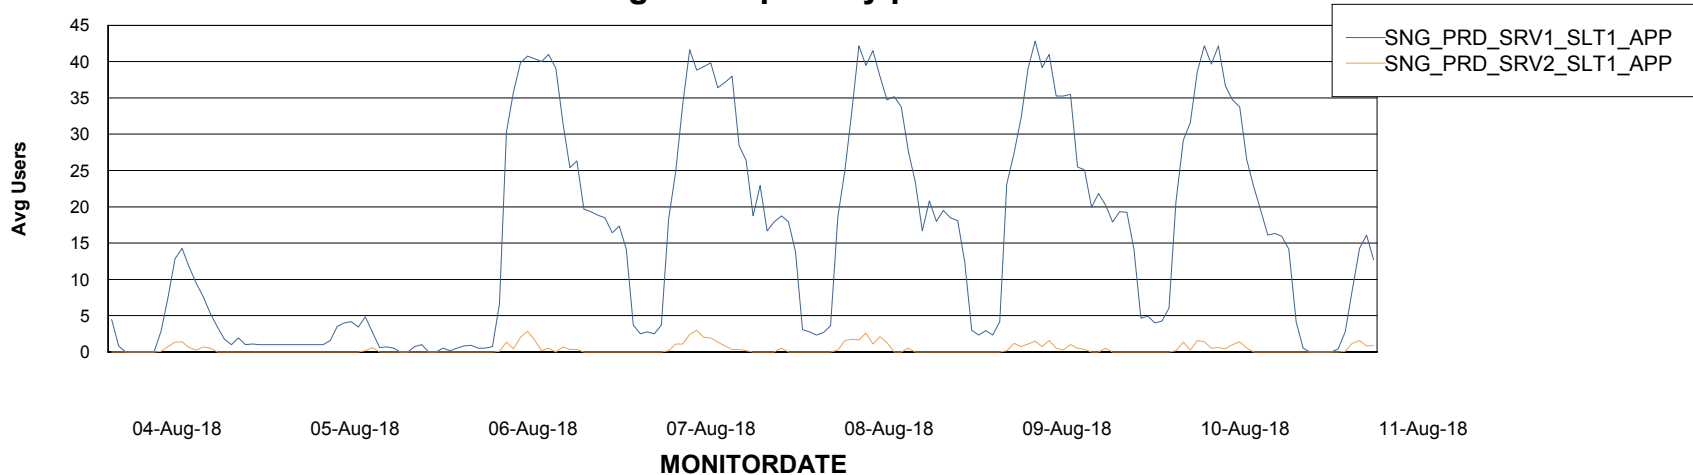

Database Tablespace SNGDB_Production

Date	Tablespace Name	Filesize (Gb)	Usedsize (Gb)	Percentage free
11-Aug-18	ABSDATA	18	15	17
	INDX	54	46	15
10-Aug-18	ABSDATA	18	15	17
	INDX	54	46	15
09-Aug-18	ABSDATA	18	15	17
	INDX	54	46	15
08-Aug-18	ABSDATA	18	15	17
	INDX	54	46	15
07-Aug-18	ABSDATA	18	15	17
	INDX	54	45	17
06-Aug-18	ABSDATA	18	15	17
	INDX	54	45	17
05-Aug-18	ABSDATA	18	15	17
	INDX	54	45	17

Weekly SLA Customer Report

Customer SNG_Production
Database ID 70

ABSSolute Application Server Services

Avg memory used per ABS Server Service

Avg users per day per ABS server

Weekly SLA Customer Report

Customer SNG_Production
Database ID 70