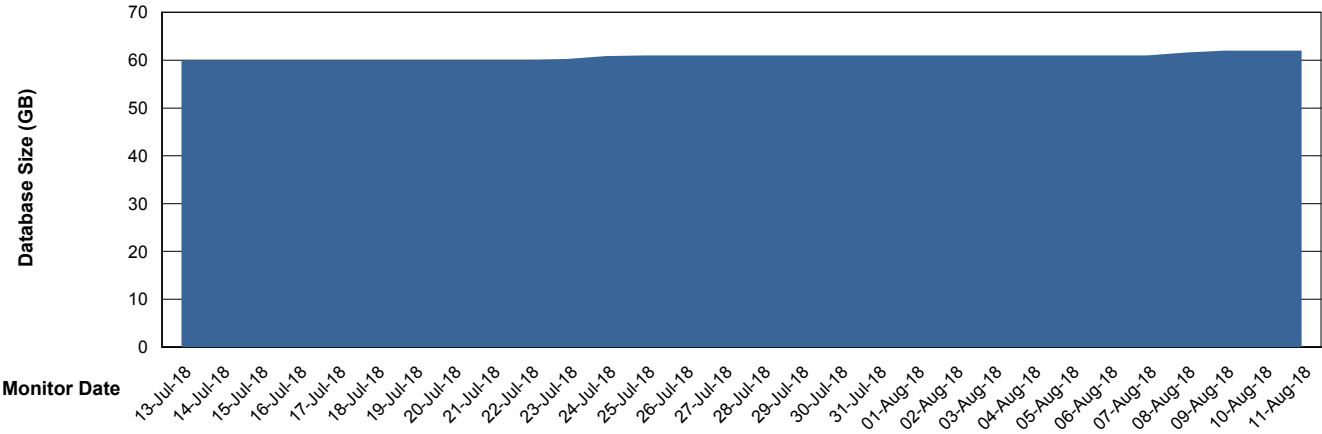

Weekly SLA Customer Report

Customer SNG_Production
Database ID 70

Database Performance SNGDB_Production

Weekly SLA Customer Report

Customer SNG_Production
 Database ID 70

DATABASE SIZE SNGDB_Production

Database growth over last month

Database Tablespace SNGDB_Production

Date	Tablespace Name	Filesize (Gb)	Usedsize (Gb)	Percentage free
11-Aug-18	ABSDATA	18	15	17
	INDX	54	46	15
10-Aug-18	ABSDATA	18	15	17
	INDX	54	46	15
09-Aug-18	ABSDATA	18	15	17
	INDX	54	46	15
08-Aug-18	ABSDATA	18	15	17
	INDX	54	46	15
07-Aug-18	ABSDATA	18	15	17
	INDX	54	45	17
06-Aug-18	ABSDATA	18	15	17
	INDX	54	45	17
05-Aug-18	ABSDATA	18	15	17
	INDX	54	45	17