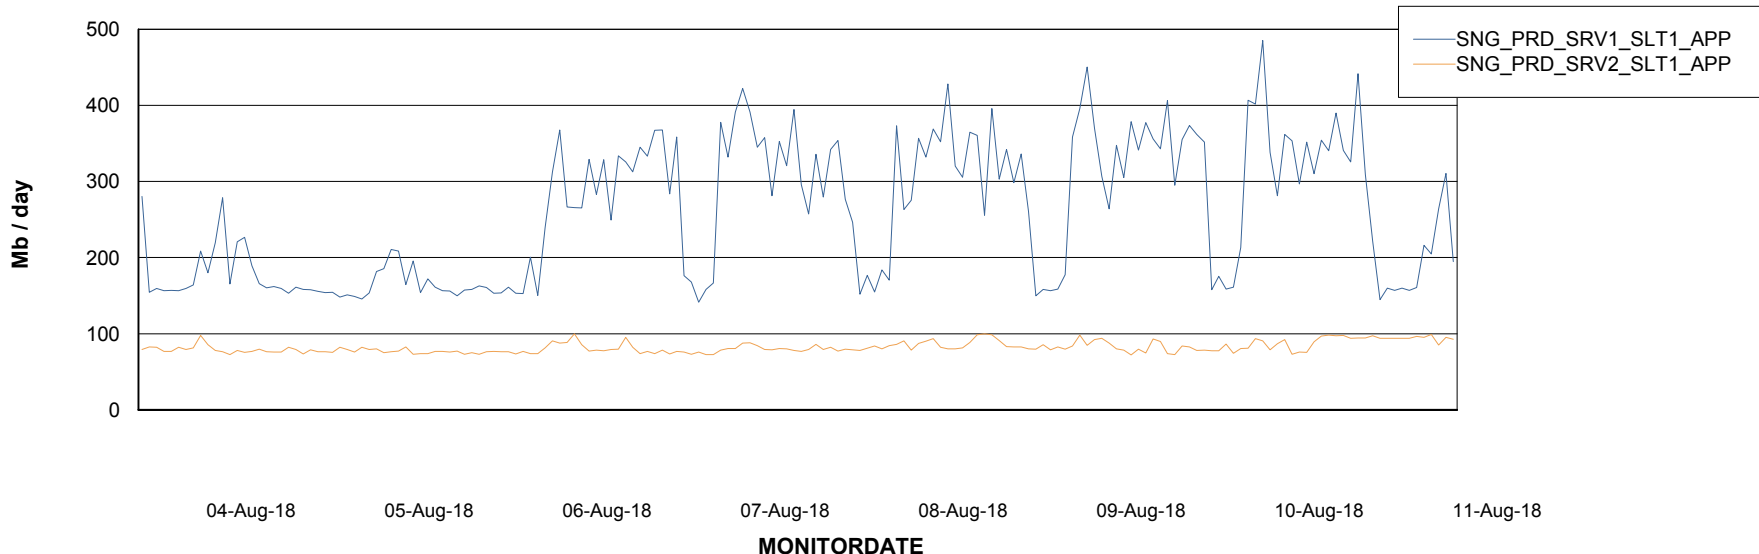

ABSSolute Application Server Services

Avg memory used per ABS Server Service