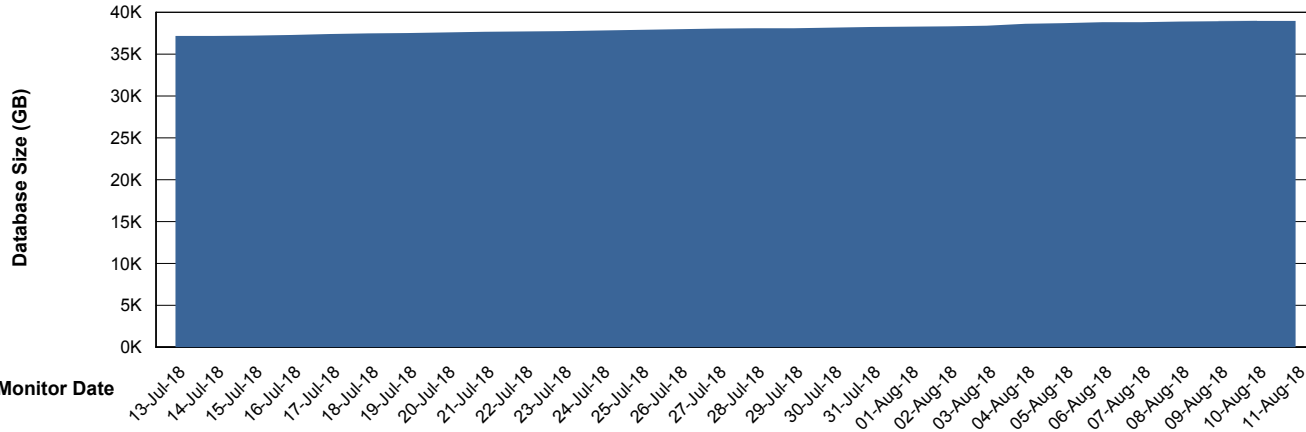

DATABASE SIZE RSSDB_Production

Database growth over last month

Database Tablespace RSSDB_Production

Date	Tablespace Name	Filesize (Gb)	Usedsize (Gb)	Percentage free
11-Aug-18	ABSDATA	20,000	16,388	18
	INDX	27,000	21,285	21
10-Aug-18	ABSDATA	20,000	16,380	18
	INDX	27,000	21,277	21
09-Aug-18	ABSDATA	20,000	16,379	18
	INDX	24,500	21,247	13
08-Aug-18	ABSDATA	20,000	16,376	18
	INDX	24,500	21,220	13
07-Aug-18	ABSDATA	20,000	16,366	18
	INDX	24,500	21,172	14
06-Aug-18	ABSDATA	20,000	16,353	18
	INDX	24,500	21,128	14
05-Aug-18	ABSDATA	20,000	16,336	18
	INDX	24,500	21,065	14