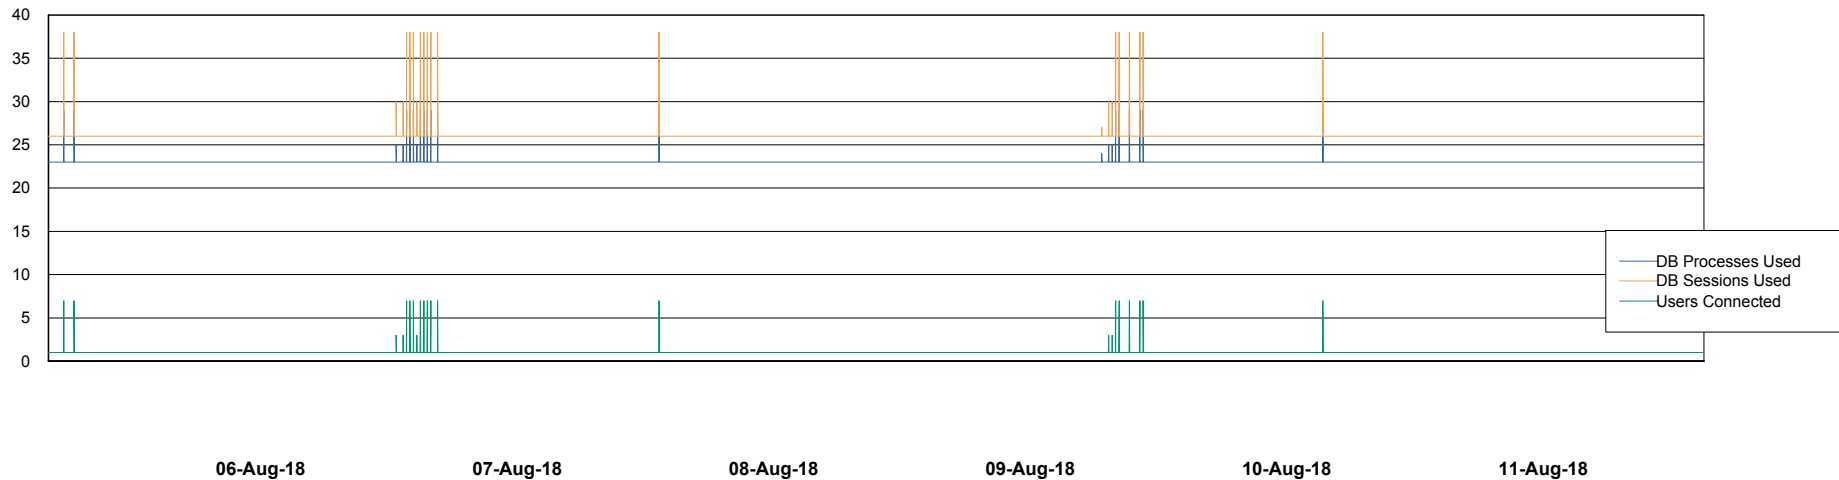

Weekly SLA Customer Report

Customer RSS Production
Database ID 52

Database Performance RSSDB_Production

Weekly SLA Customer Report

Customer RSS Production
Database ID 52

Database Performance RSSDB_Standby

Weekly SLA Customer Report