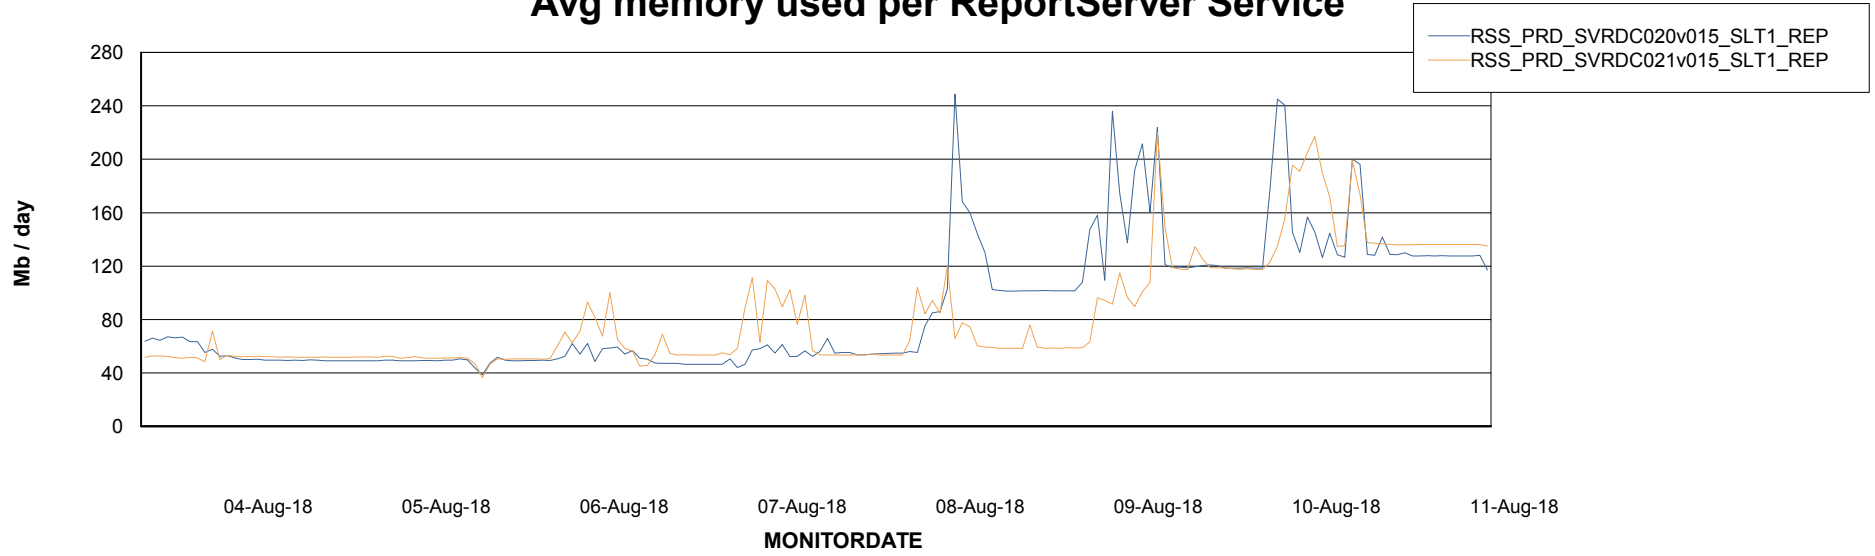

Avg memory used per ABS Server Service

Avg users per day per ABS server

Weekly SLA Customer Report

Customer RSS Production
Database ID 52

ABSSolute Application ReportServer Services

Avg memory used per ReportServer Service