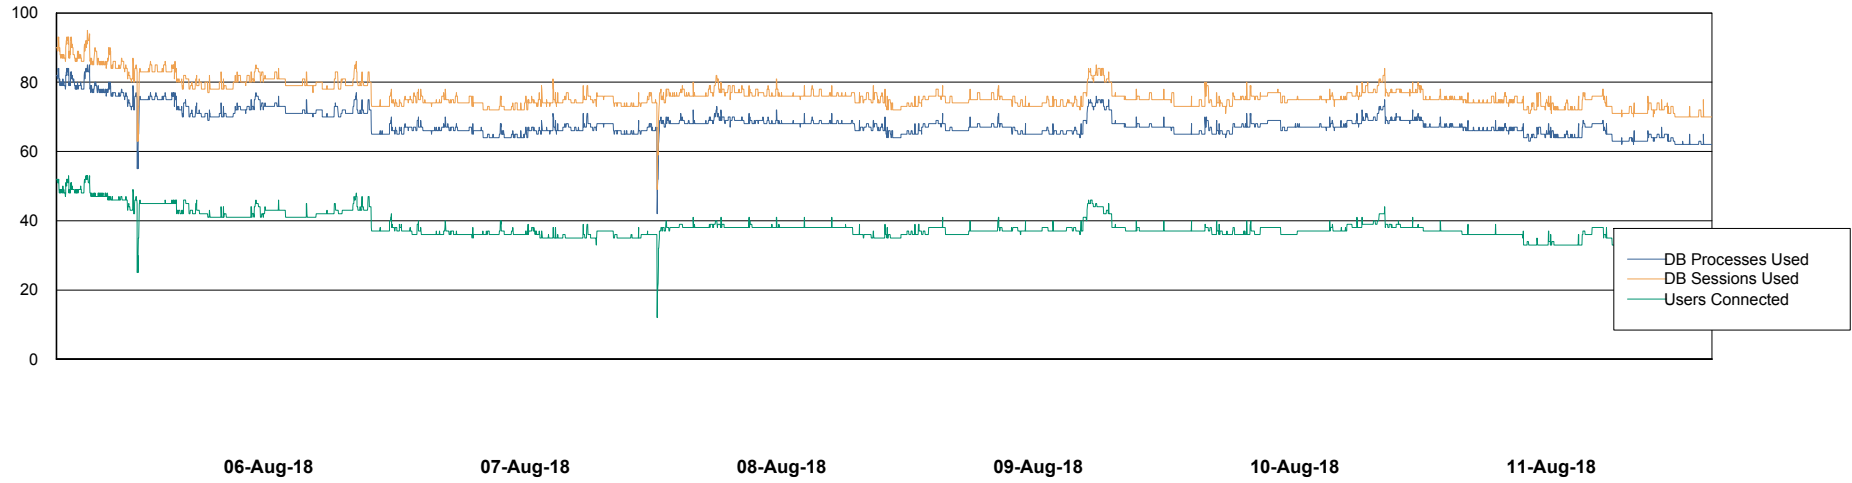

Database Performance RSSDB_Production