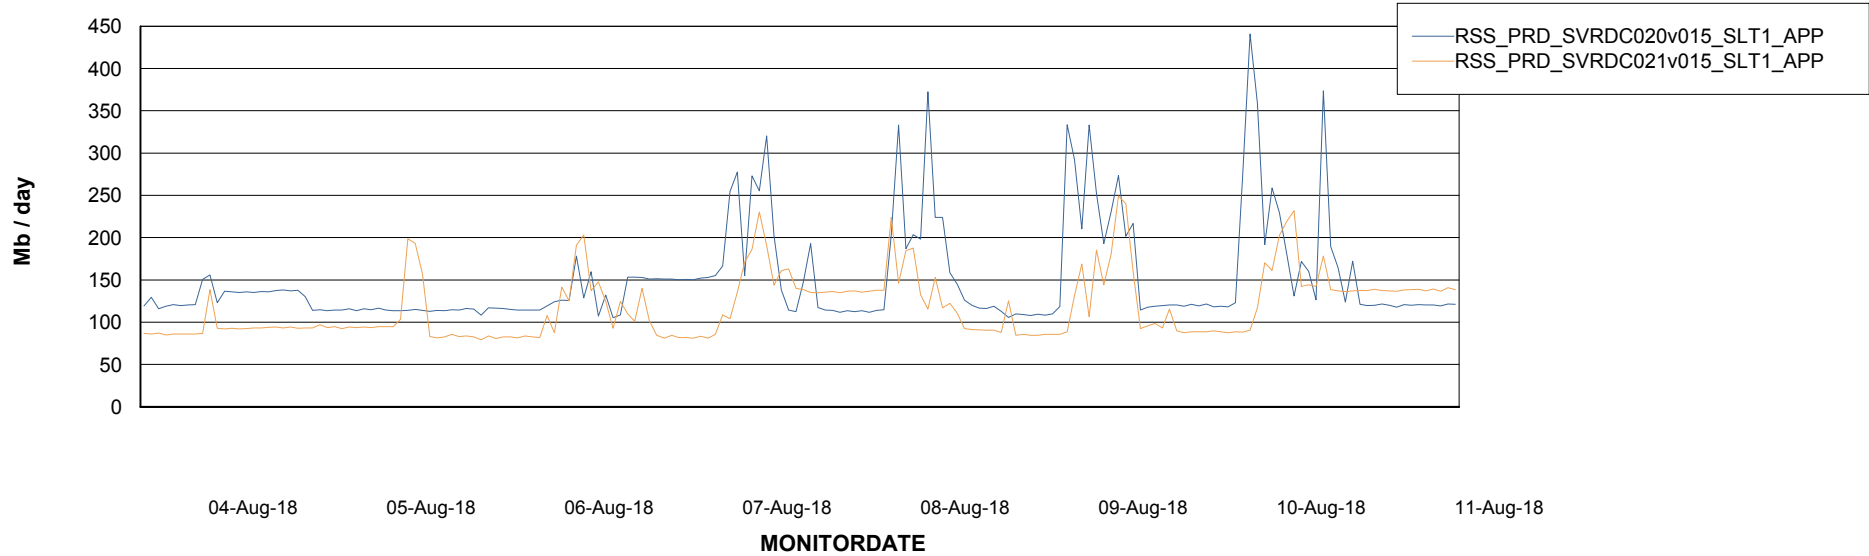

ABSSolute Application Server Services

Avg memory used per ABS Server Service