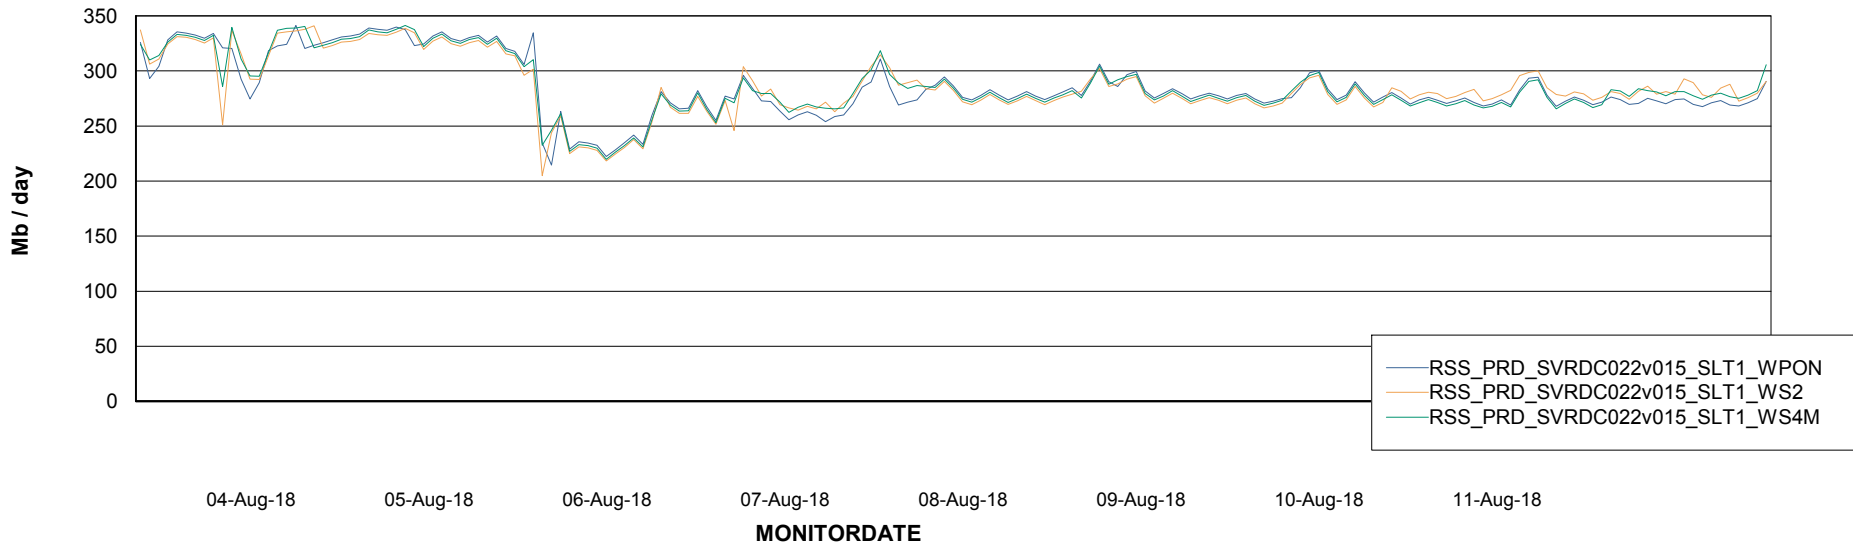

ABSSolute Web Component Services

Avg memory used per ABS Web component