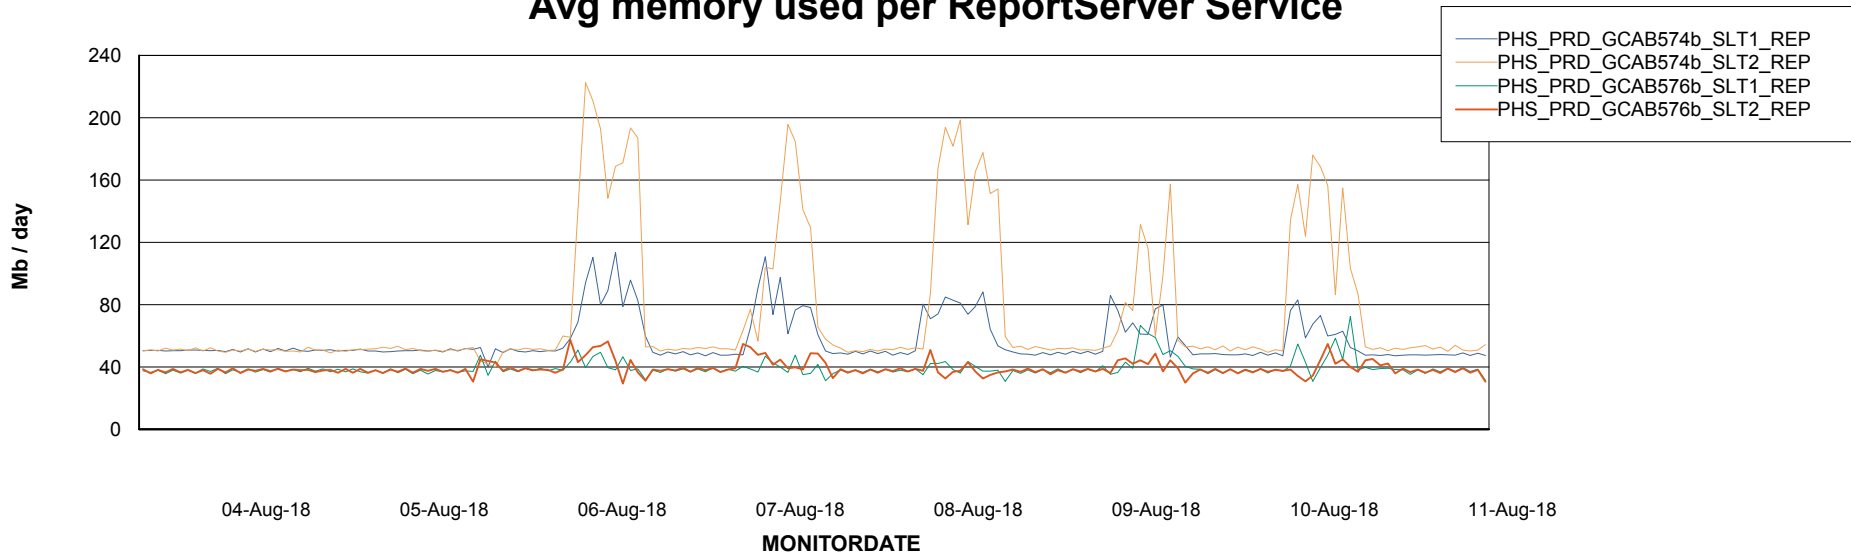

ABSSolute Application ReportServer Services

Avg memory used per ReportServer Service