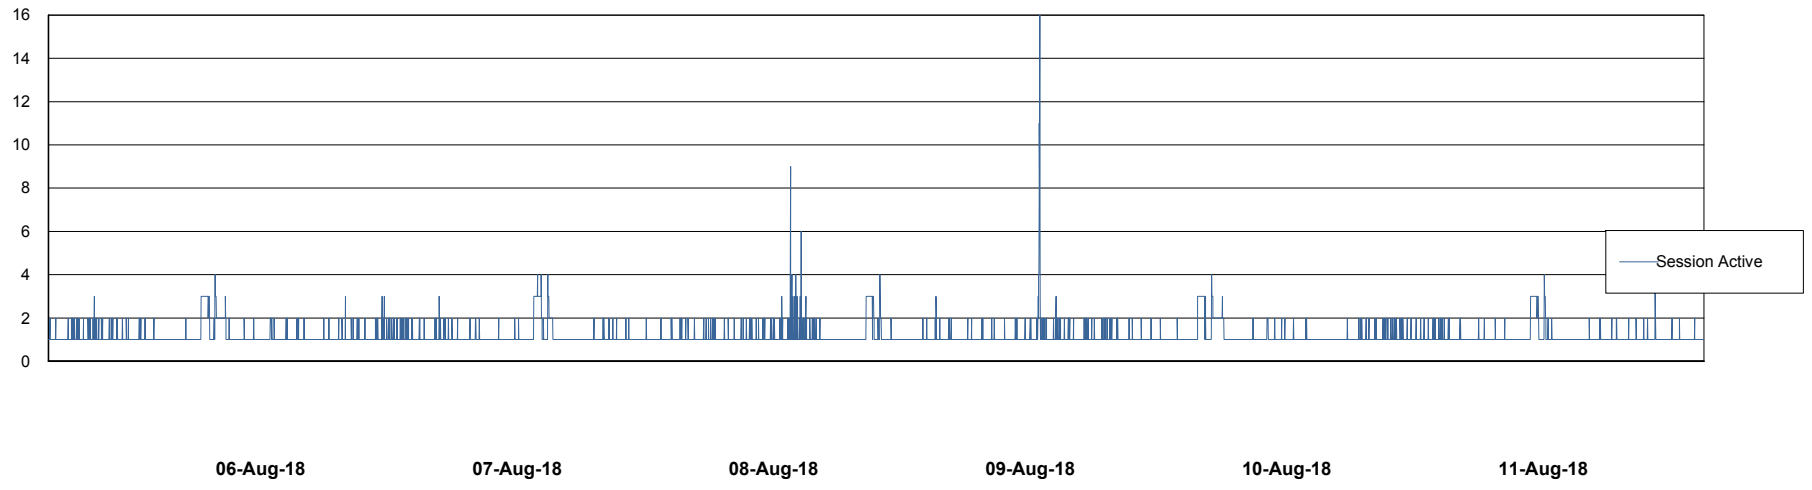

Database Performance PHSDB_Production