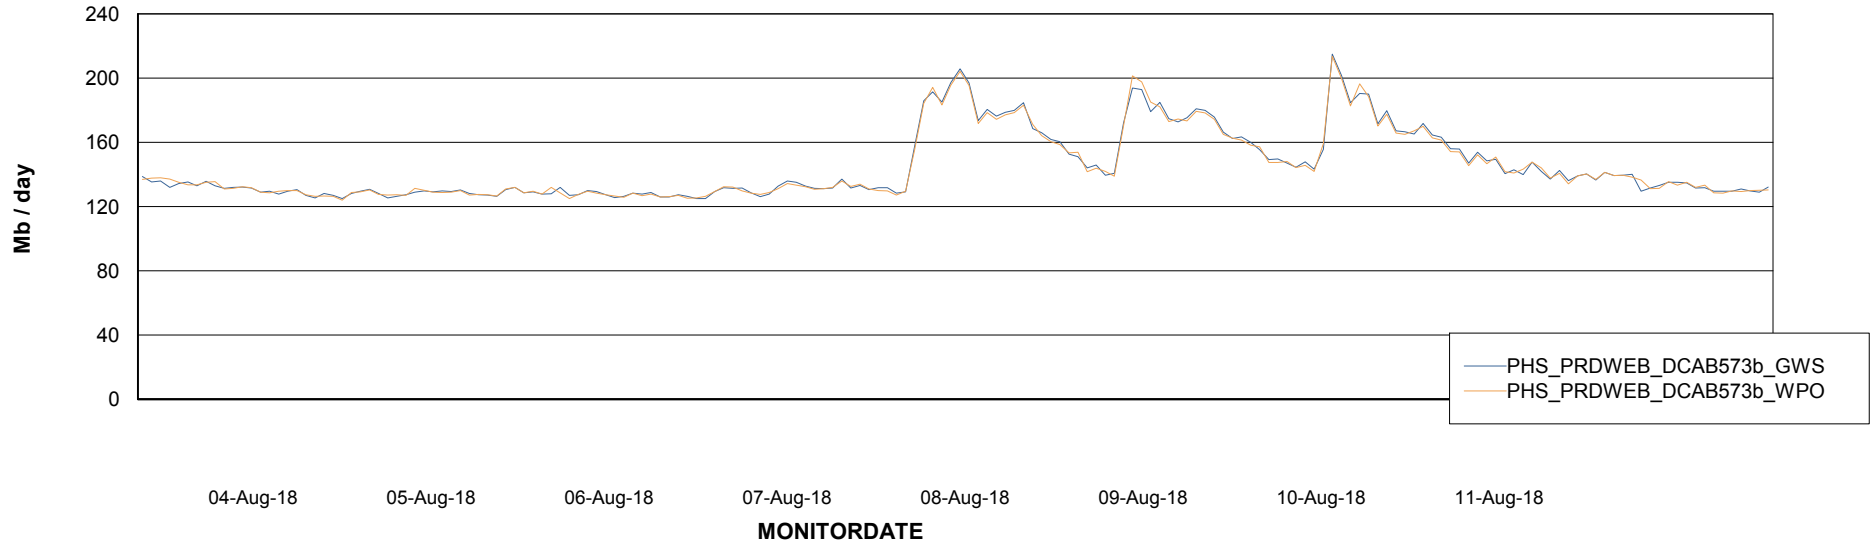

ABSSolute Web Component Services

Avg memory used per ABS Web component