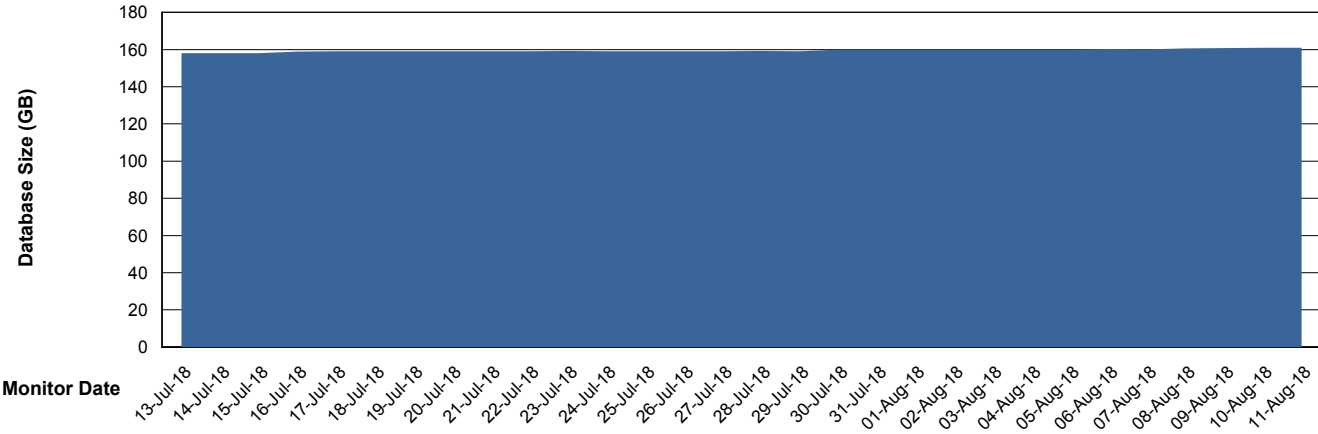

DATABASE SIZE PHSDB_Production

Database growth over last month

Database Tablespace PHSDB_Production

Date	Tablespace Name	Filesize (Gb)	Usedsize (Gb)	Percentage free
11-Aug-18	ABSDATA	175	152	13
	INDX	7	5	29
10-Aug-18	ABSDATA	175	152	13
	INDX	7	5	29
09-Aug-18	ABSDATA	175	152	13
	INDX	7	5	29
08-Aug-18	ABSDATA	175	152	13
	INDX	7	5	29
07-Aug-18	ABSDATA	175	152	13
	INDX	7	5	29
06-Aug-18	ABSDATA	175	151	14
	INDX	7	5	29
05-Aug-18	ABSDATA	175	151	14
	INDX	7	5	29