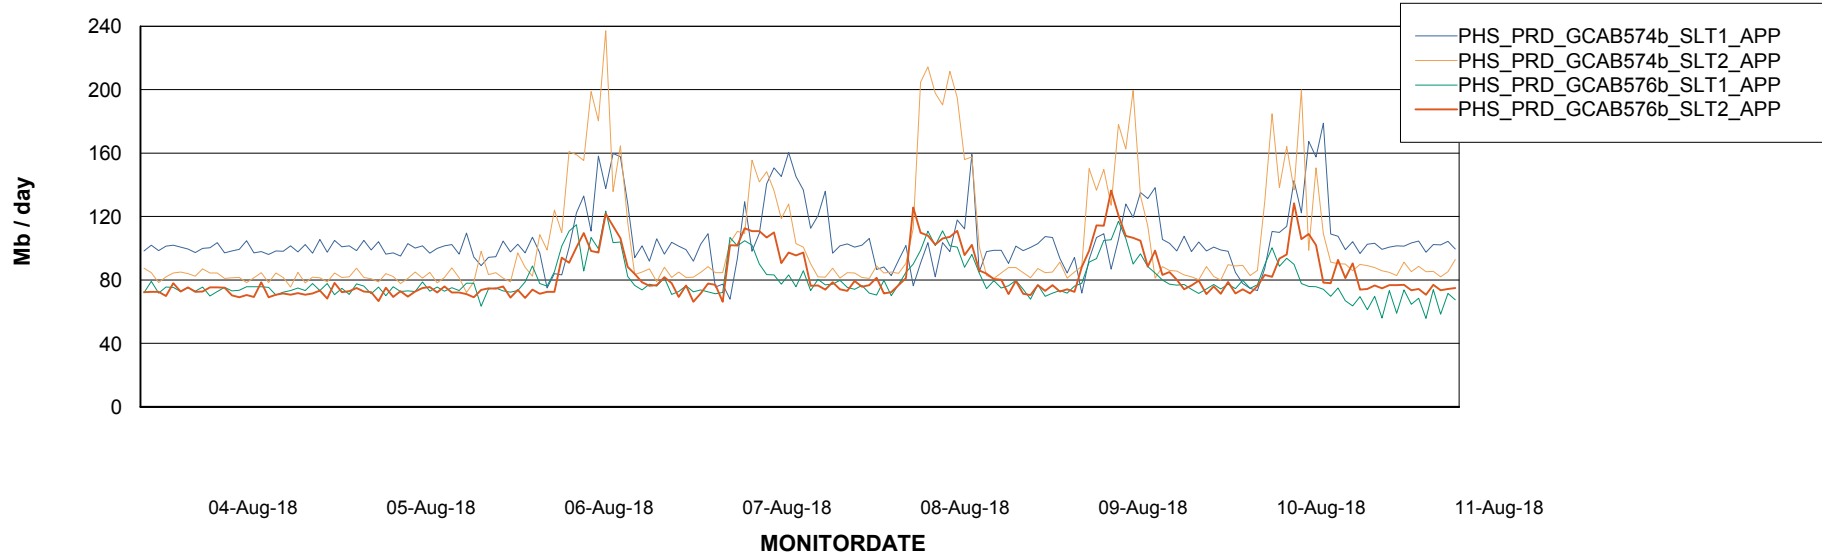

ABSSolute Application Server Services

Avg memory used per ABS Server Service