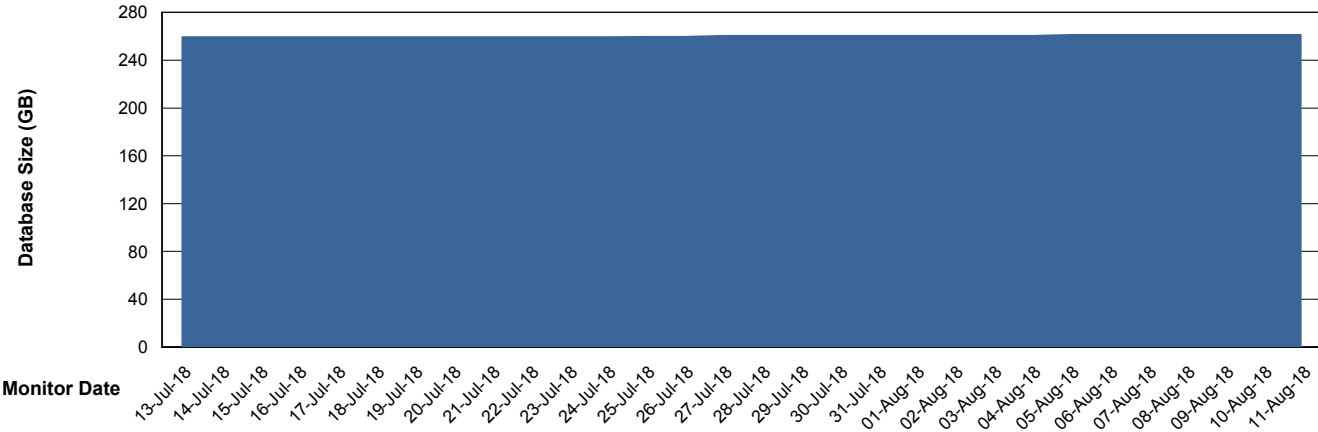

DATABASE SIZE PCODB_Production

Database growth over last month

Database Tablespace PCODB_Production

Date	Tablespace Name	Filesize (Gb)	Usedsize (Gb)	Percentage free
11-Aug-18	ABSDATA	103	87	16
	INDX	202	172	15
10-Aug-18	ABSDATA	103	87	16
	INDX	202	172	15
09-Aug-18	ABSDATA	103	87	16
	INDX	202	172	15
08-Aug-18	ABSDATA	103	87	16
	INDX	202	172	15
07-Aug-18	ABSDATA	103	87	16
	INDX	202	172	15
06-Aug-18	ABSDATA	103	87	16
	INDX	202	172	15
05-Aug-18	ABSDATA	103	87	16
	INDX	202	172	15