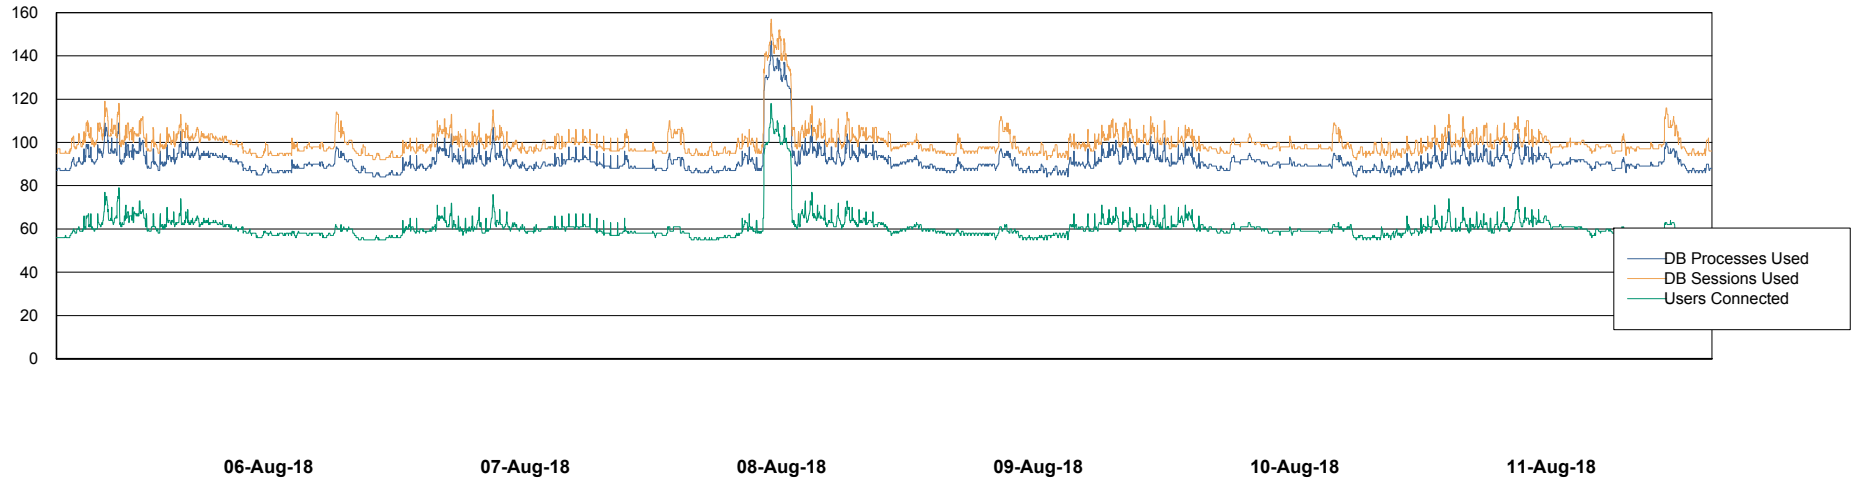

Database Performance PCODB_Production