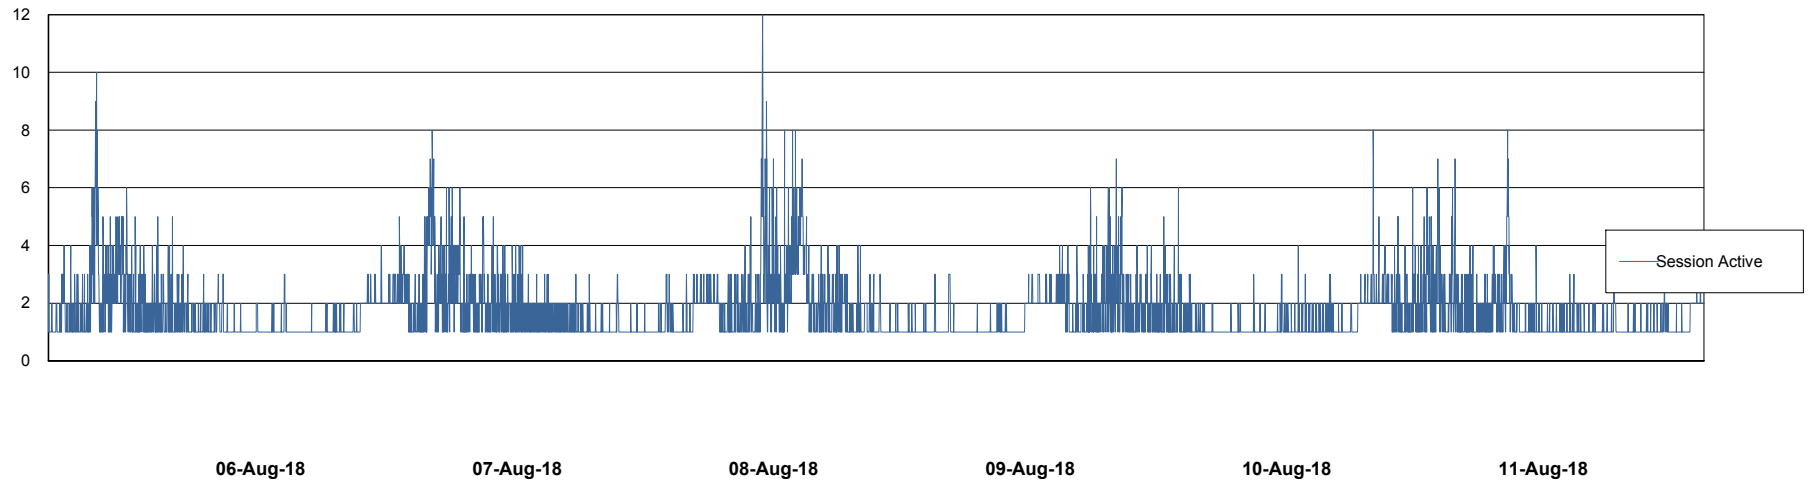

Database Performance PCODB_Production