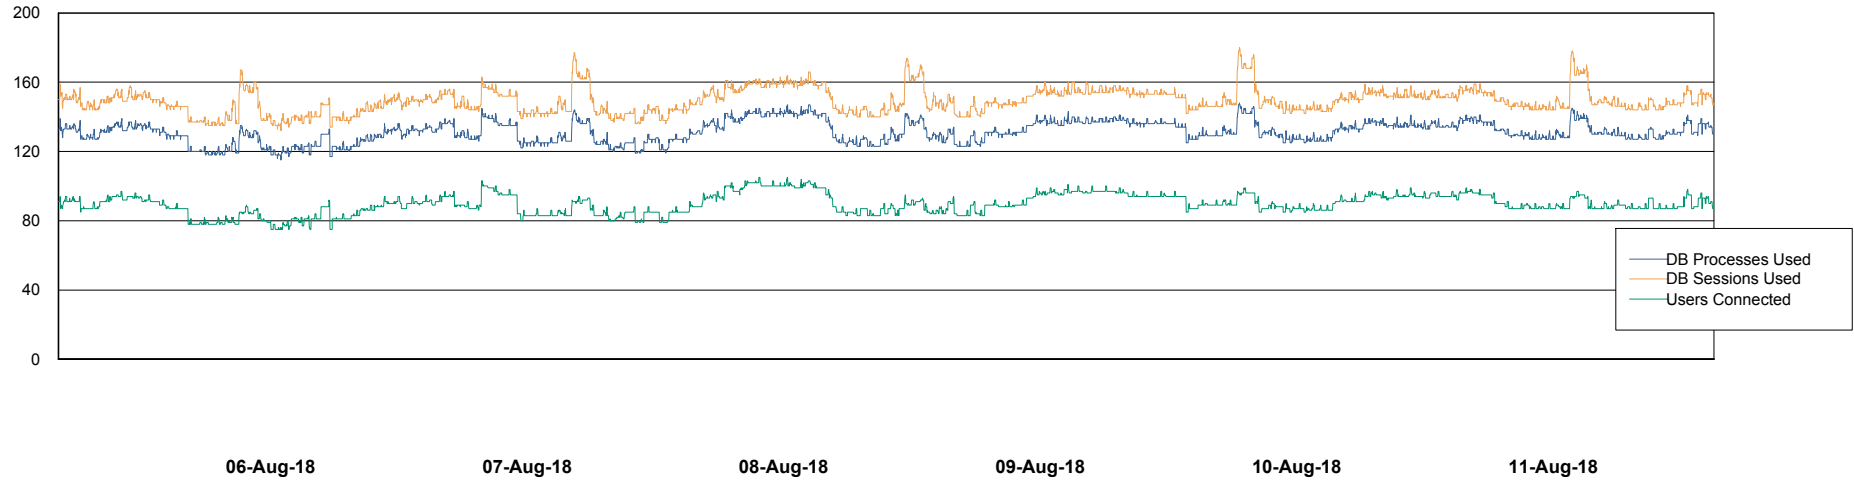

Database Performance LLGDB_Production