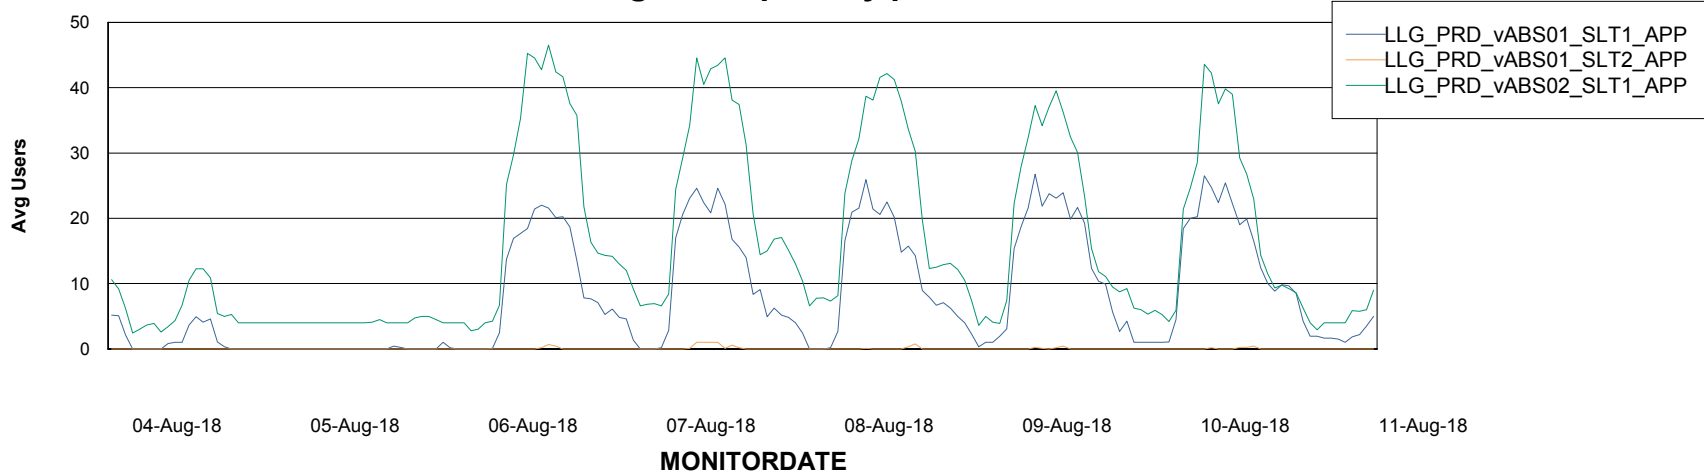

Avg users per day per ABS server