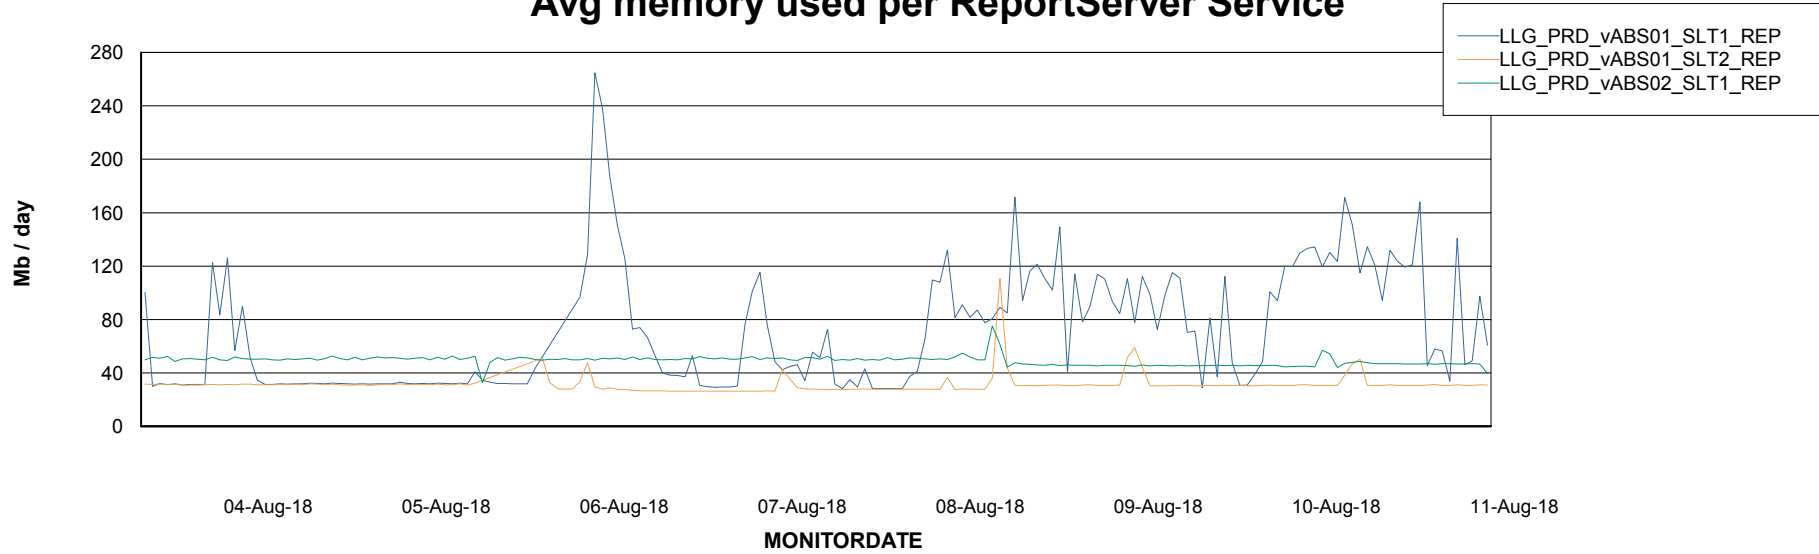

ABSSolute Application ReportServer Services

Avg memory used per ReportServer Service