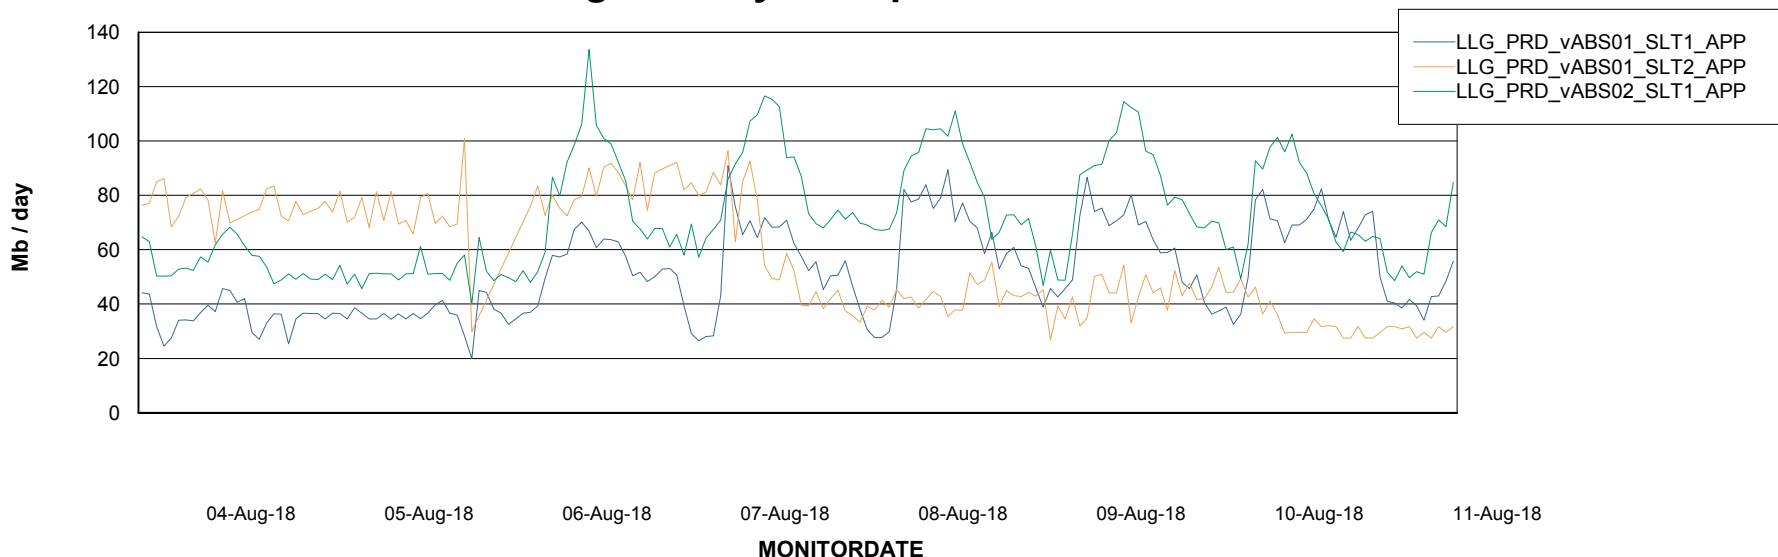

ABSSolute Application Server Services

Avg memory used per ABS Server Service