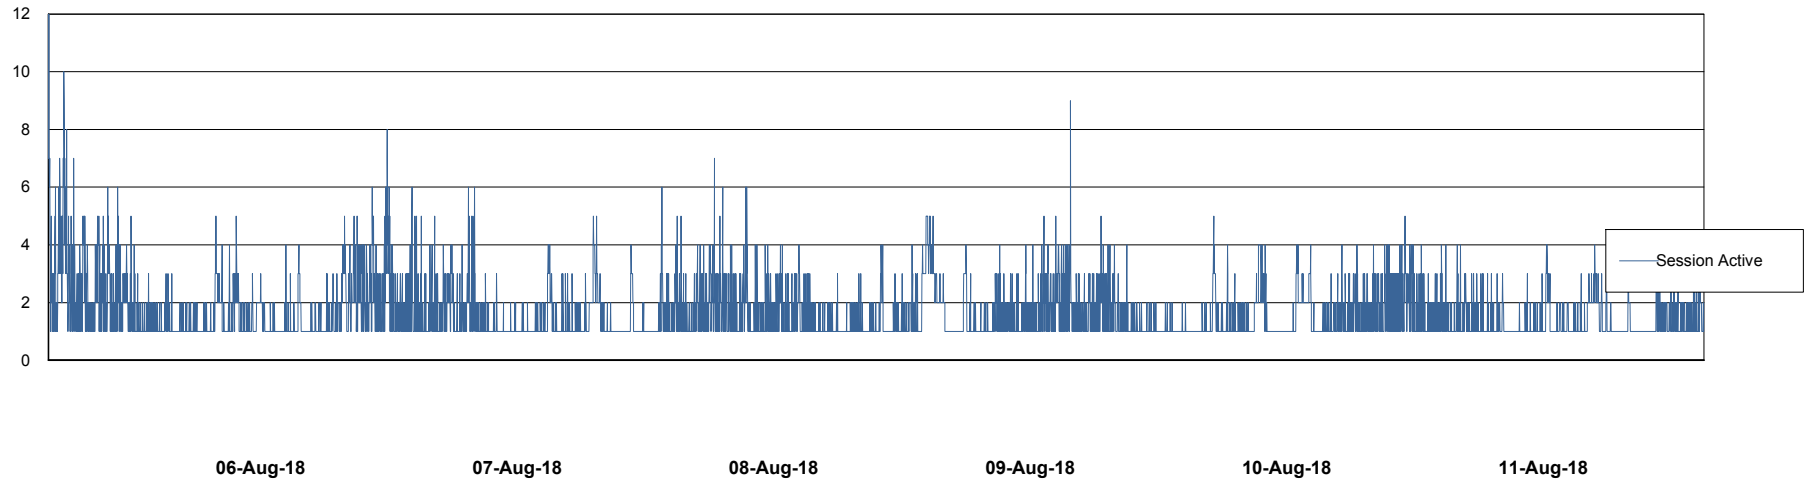

Database Performance LLGDB_Production