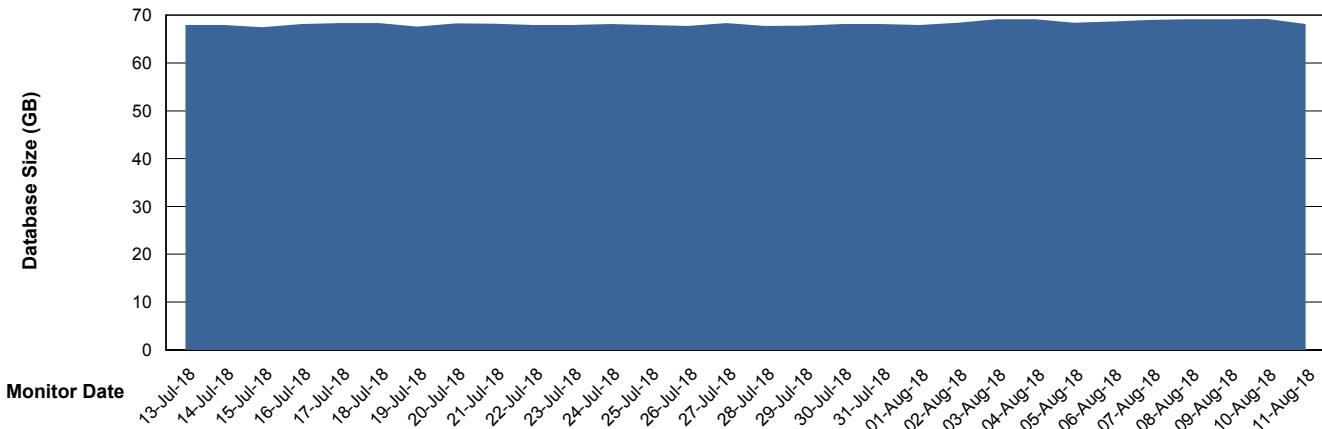

DATABASE SIZE LLGDBBI_Production

Database growth over last month