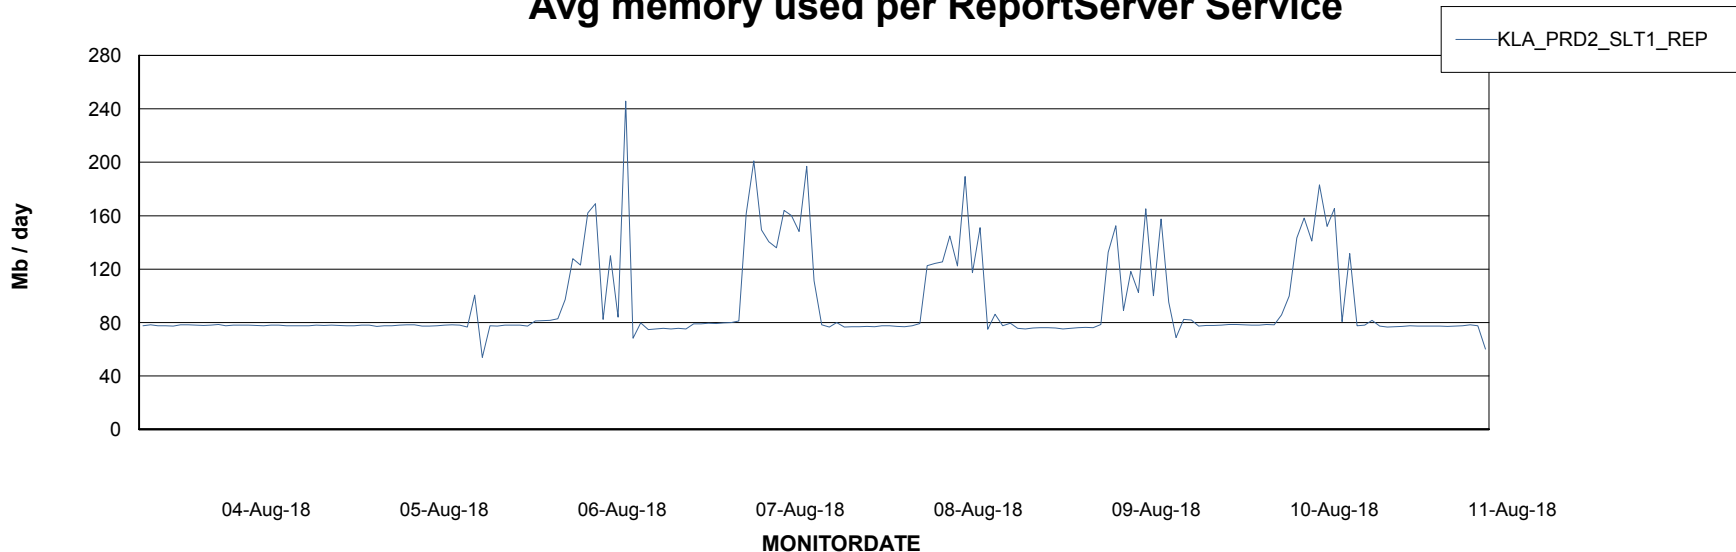

ABSSolute Application ReportServer Services

Avg memory used per ReportServer Service