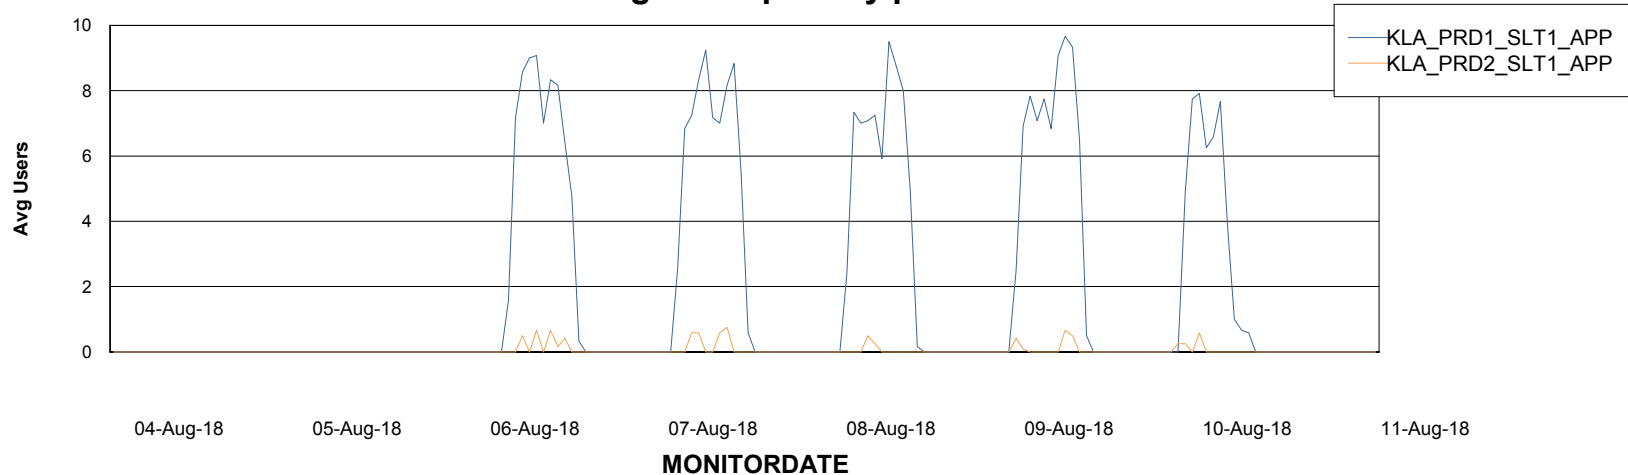

Avg users per day per ABS server