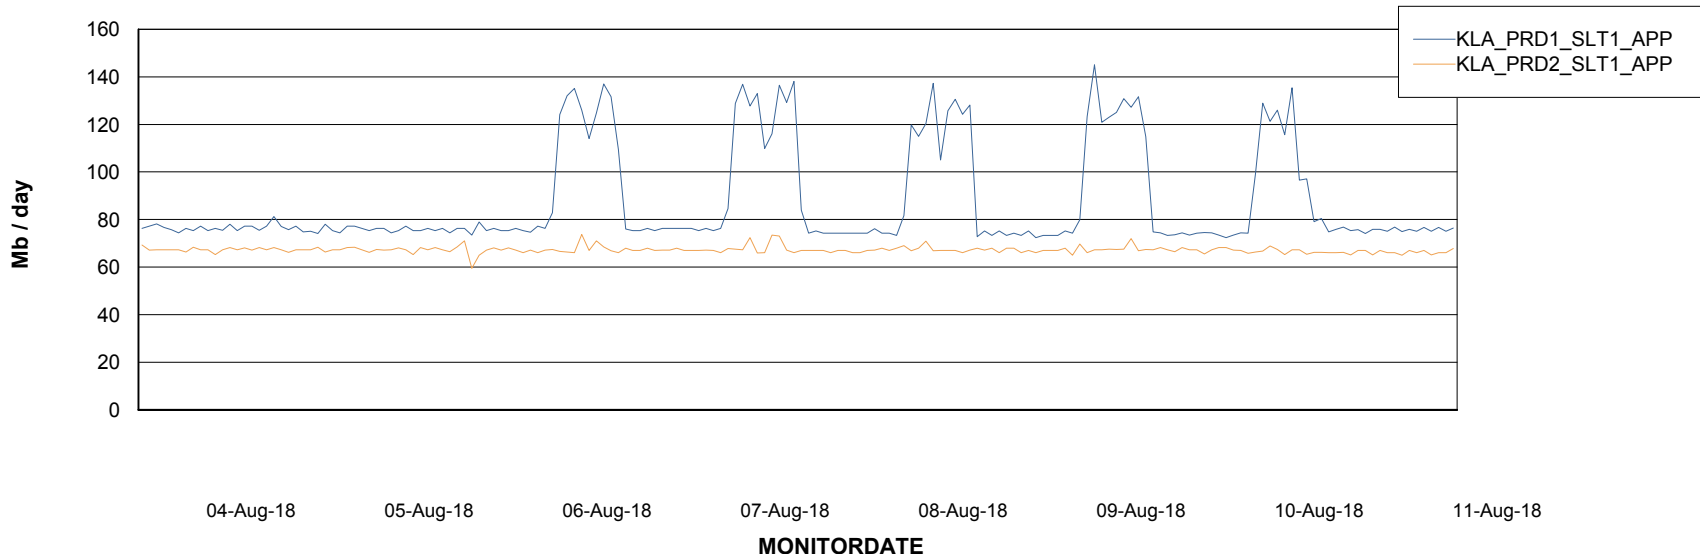

ABSSolute Application Server Services

Avg memory used per ABS Server Service