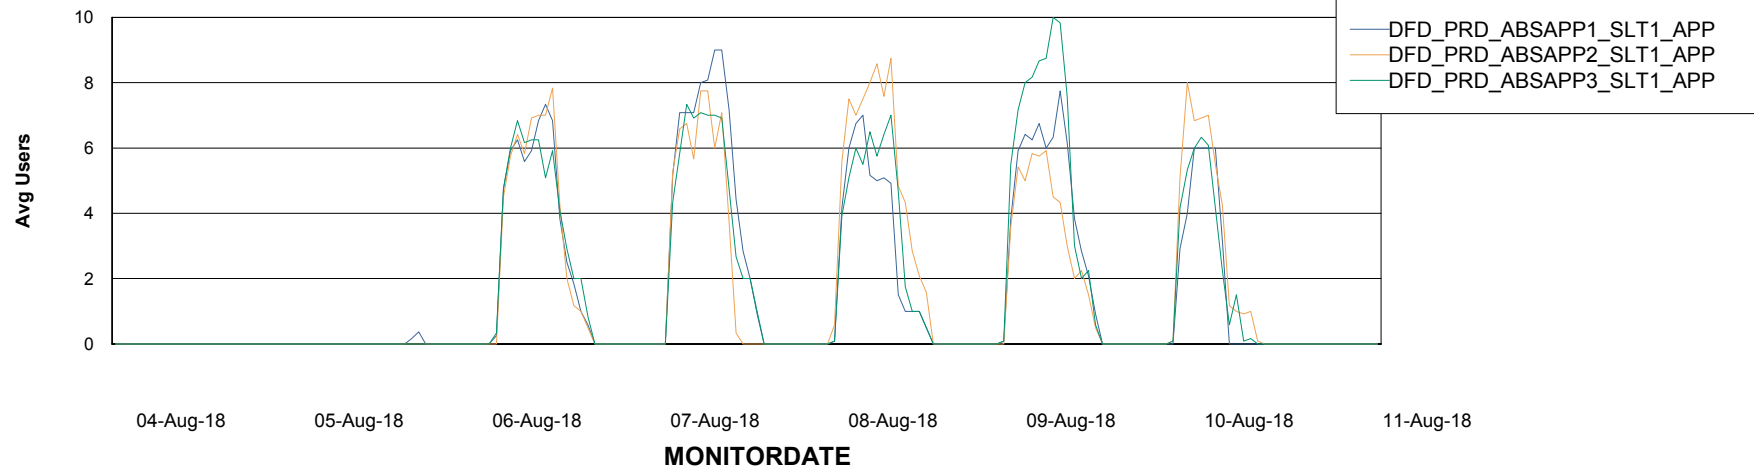

Avg users per day per ABS server