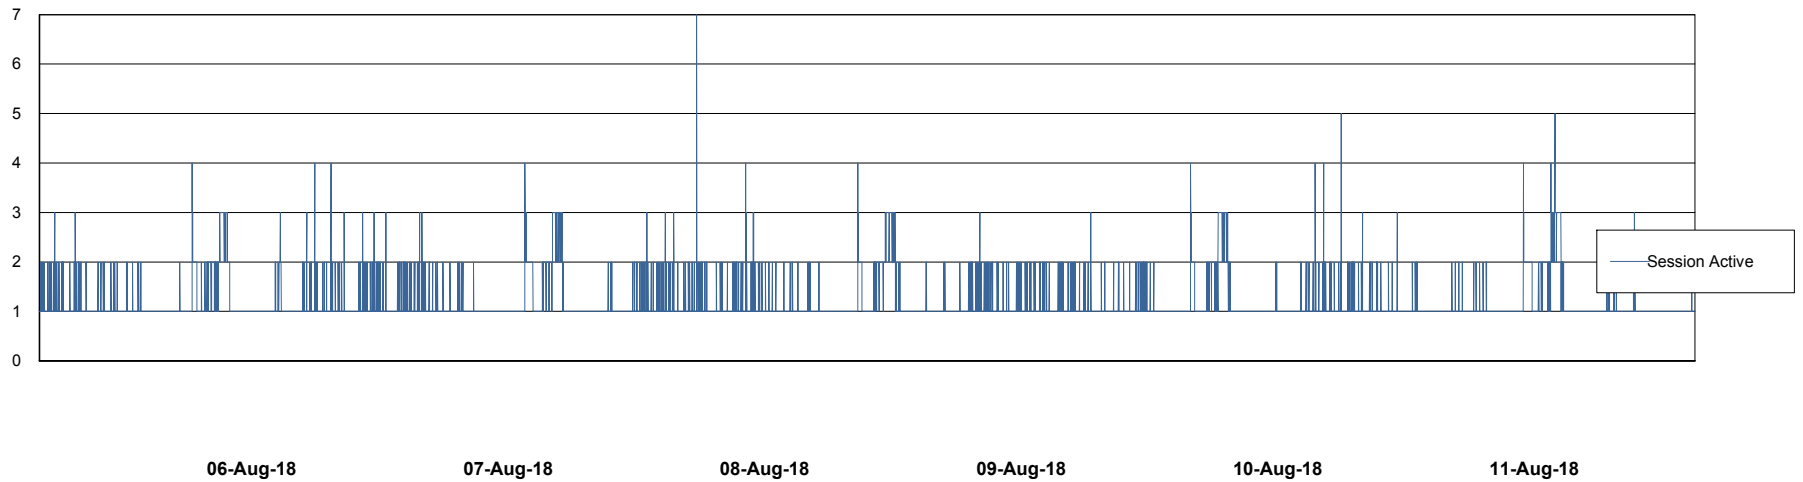

Database Performance DFDDB_Production