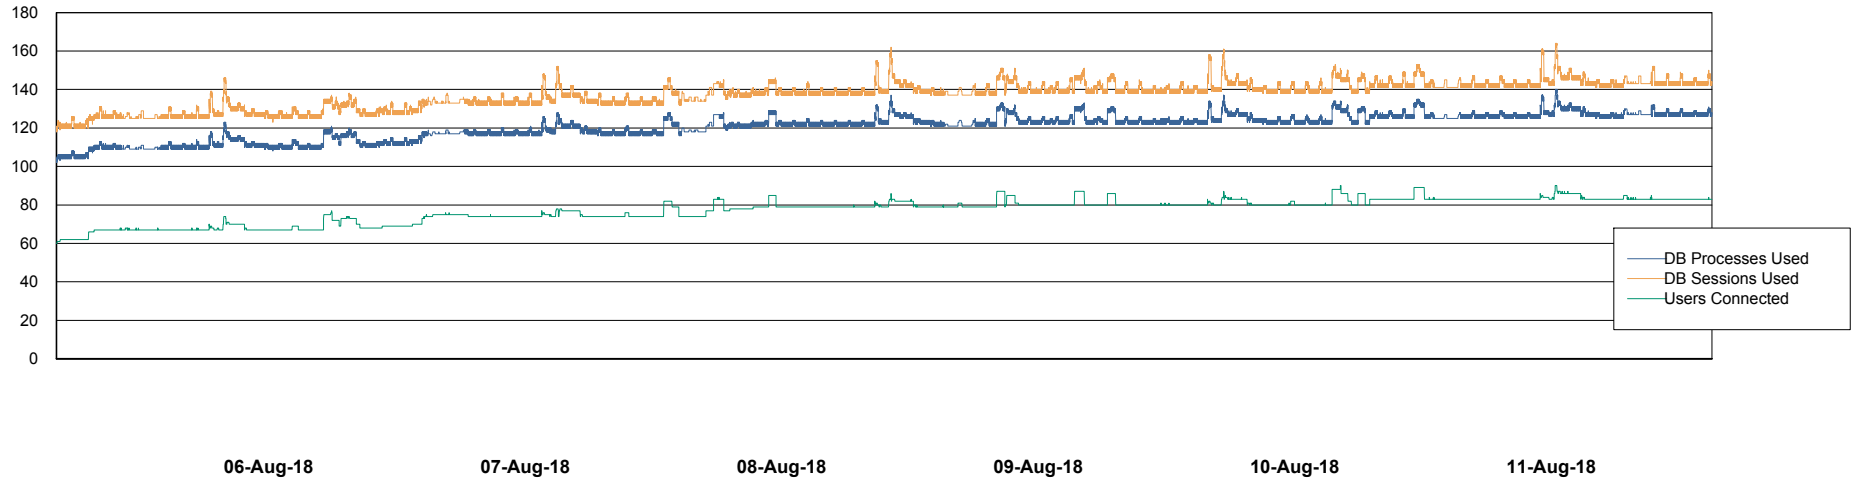

Database Performance DFDDB_Production