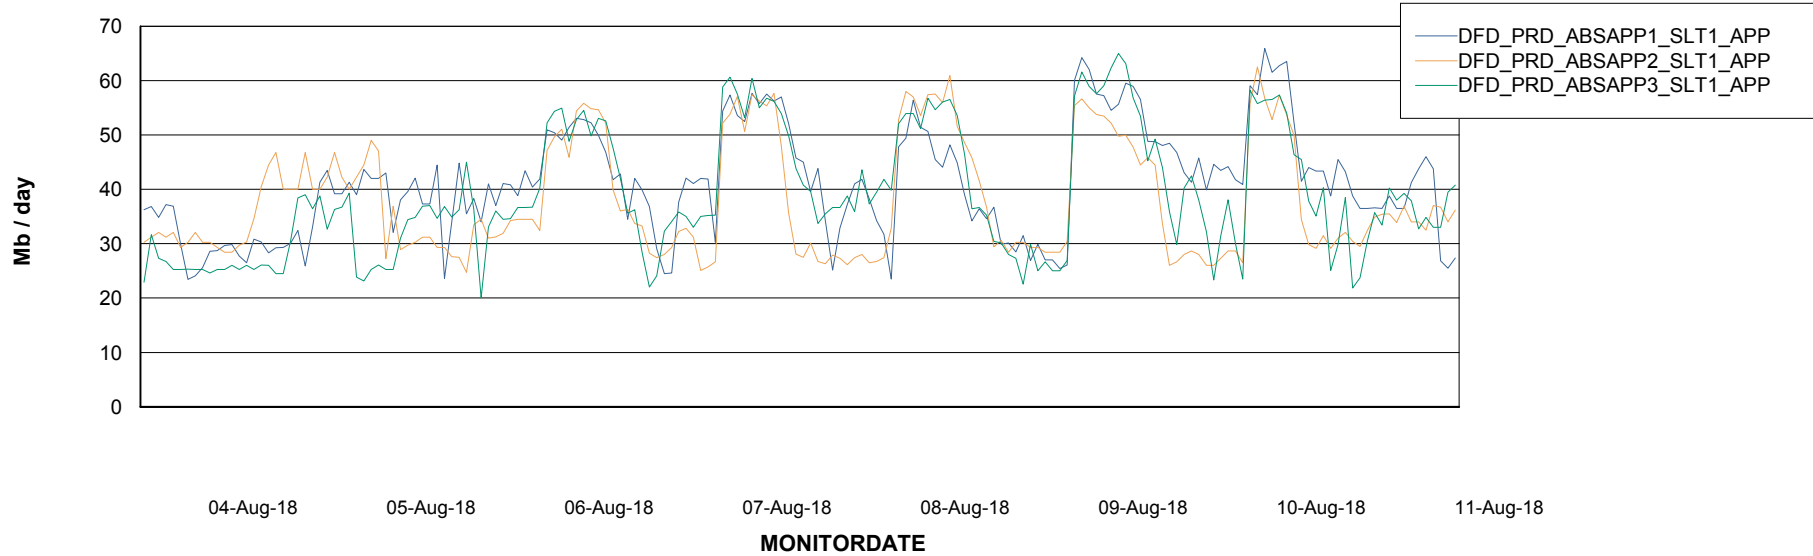

Standby Database Health DFD Production

Recovery lag for last 7 days

Weekly SLA Customer Report

Customer DFD Production
Database ID 39

ABSolute Application Server Services

Avg memory used per ABS Server Service