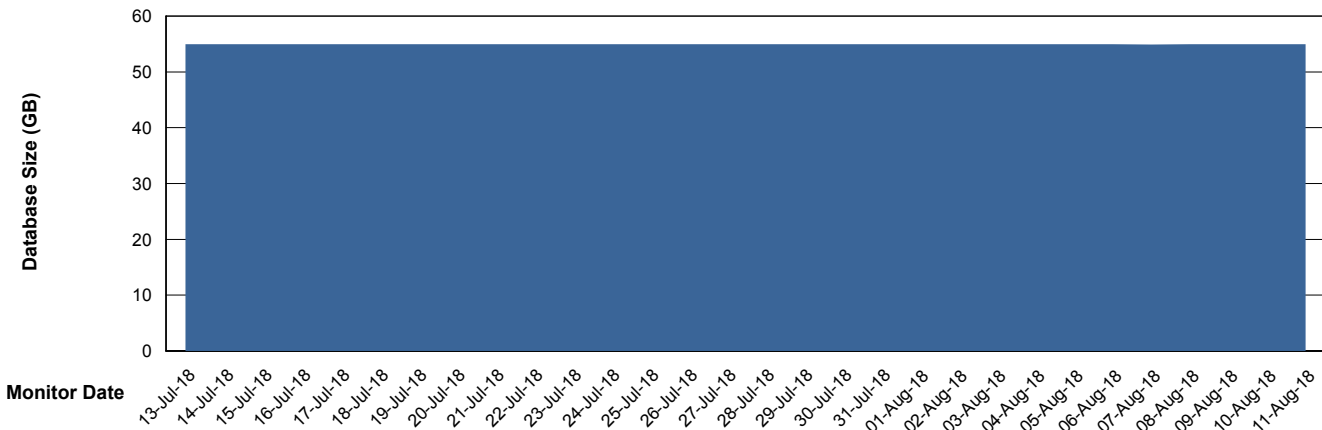

DATABASE SIZE DFDDDBI_Production

Database growth over last month