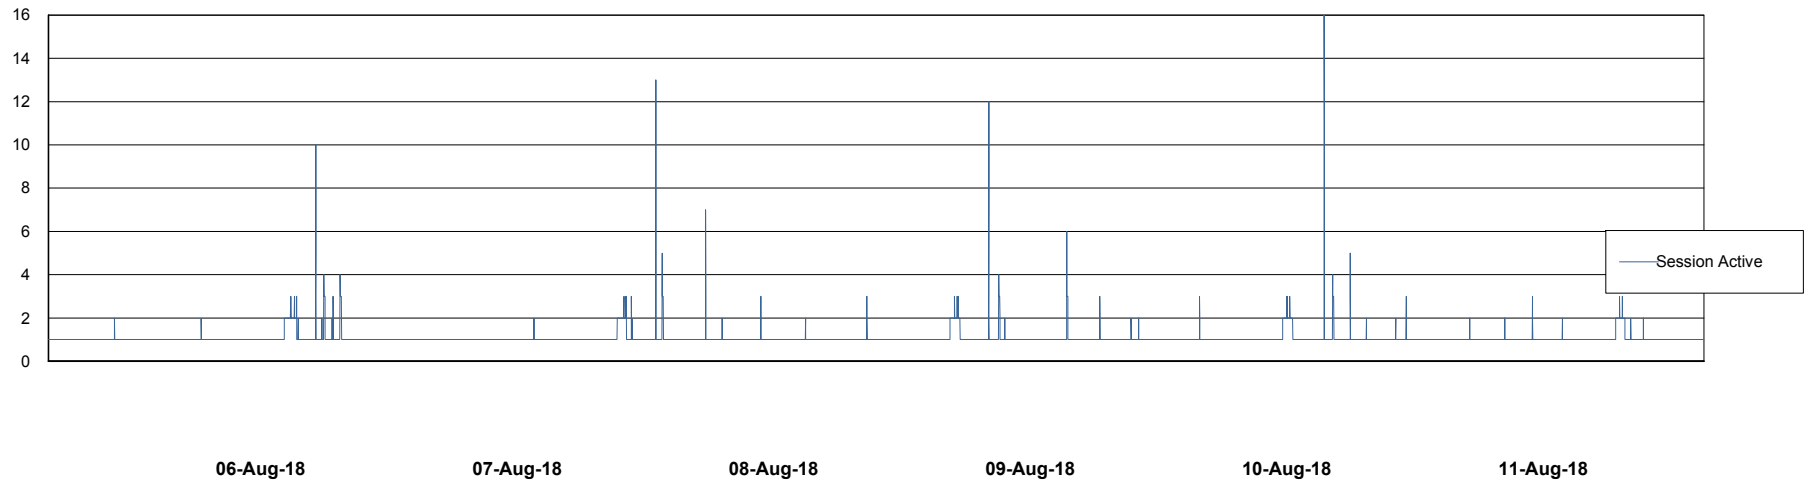

Weekly SLA Customer Report

Customer DFD Production
Database ID 39

Database Performance DFDDB_Production

Weekly SLA Customer Report

Customer DFD Production
Database ID 39

Database Performance DFDDDB_Standby

Weekly SLA Customer Report

Customer DFD Production
Database ID 39

Database Performance DFDDDBBI_Production

Weekly SLA Customer Report

Customer DFD Production
Database ID 39

DATABASE SIZE DFDDDB_Production

Database growth over last month