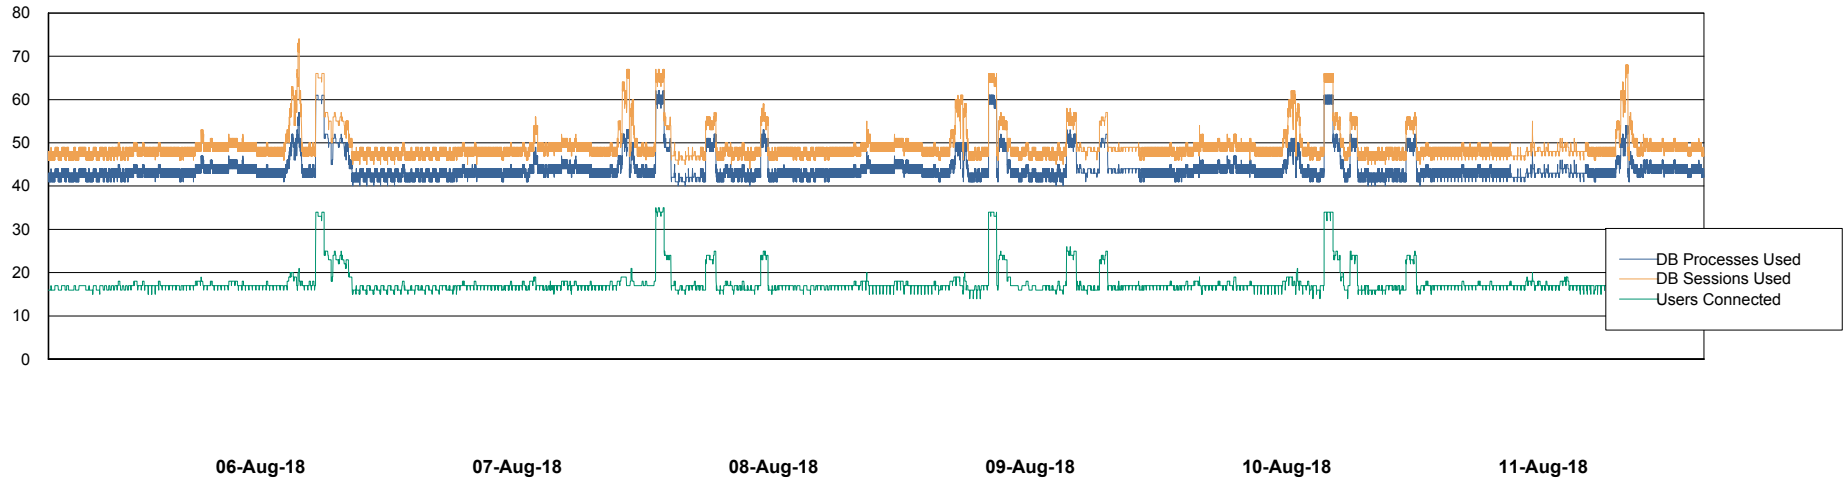

Database Performance DFDDDBBI_Production