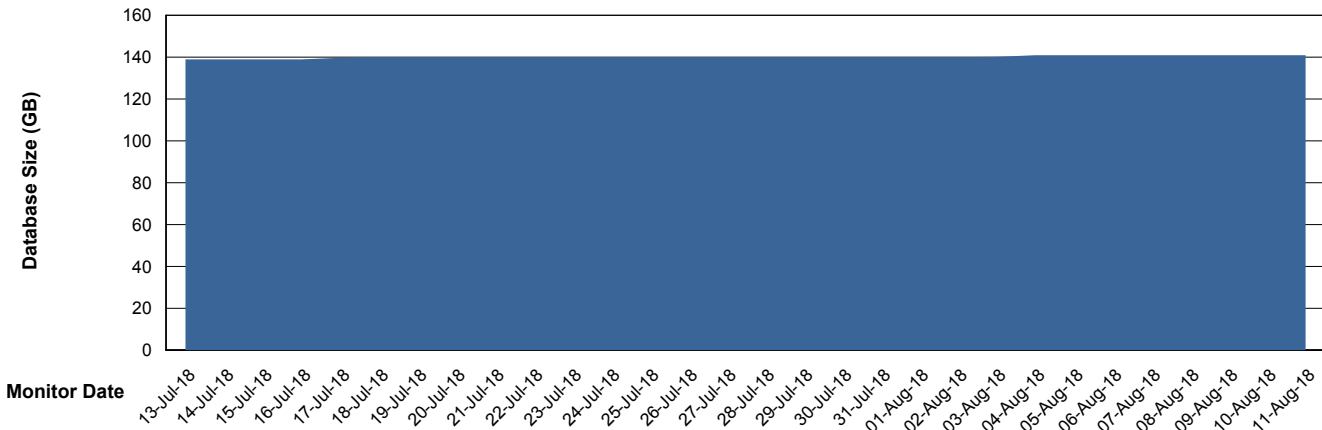

Weekly SLA Customer Report

Customer DFD Production
Database ID 39

Database Performance DFDDB_Production

Weekly SLA Customer Report

Customer DFD Production
Database ID 39

Database Performance DFDDDB_Standby

Weekly SLA Customer Report

Customer DFD Production
Database ID 39

Database Performance DFDDDBBI_Production

Weekly SLA Customer Report

Customer DFD Production
Database ID 39

DATABASE SIZE DFDDDB_Production

Database growth over last month

DATABASE SIZE DFDDDBI_Production

Database growth over last month

Weekly SLA Customer Report

Customer DFD Production
Database ID 39

Database Tablespace		DFDDB_Production			
Date	Tablespace Name	Filesize (Gb)	Usedsize (Gb)	Percentage free	
11-Aug-18	ABSDATA	50	44	12	
	INDX	109	94	14	
10-Aug-18	ABSDATA	50	44	12	
	INDX	109	94	14	
09-Aug-18	ABSDATA	50	44	12	
	INDX	109	94	14	
08-Aug-18	ABSDATA	50	44	12	
	INDX	109	94	14	
07-Aug-18	ABSDATA	50	44	12	
	INDX	109	94	14	
06-Aug-18	ABSDATA	50	44	12	
	INDX	109	94	14	
05-Aug-18	ABSDATA	50	44	12	
	INDX	109	94	14	