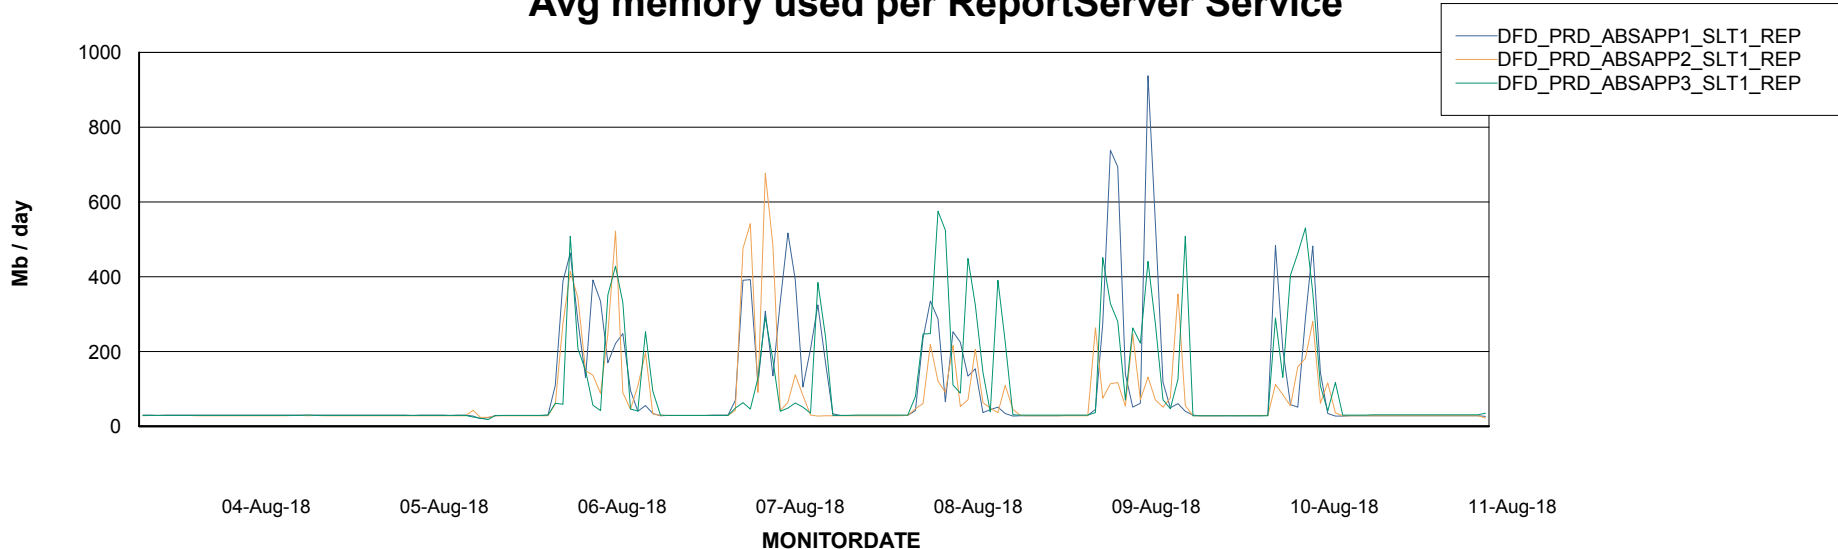

Avg users per day per ABS server

Weekly SLA Customer Report

Customer DFD Production
Database ID 39

ABSSolute Application ReportServer Services

Avg memory used per ReportServer Service

Disaster per ABS component