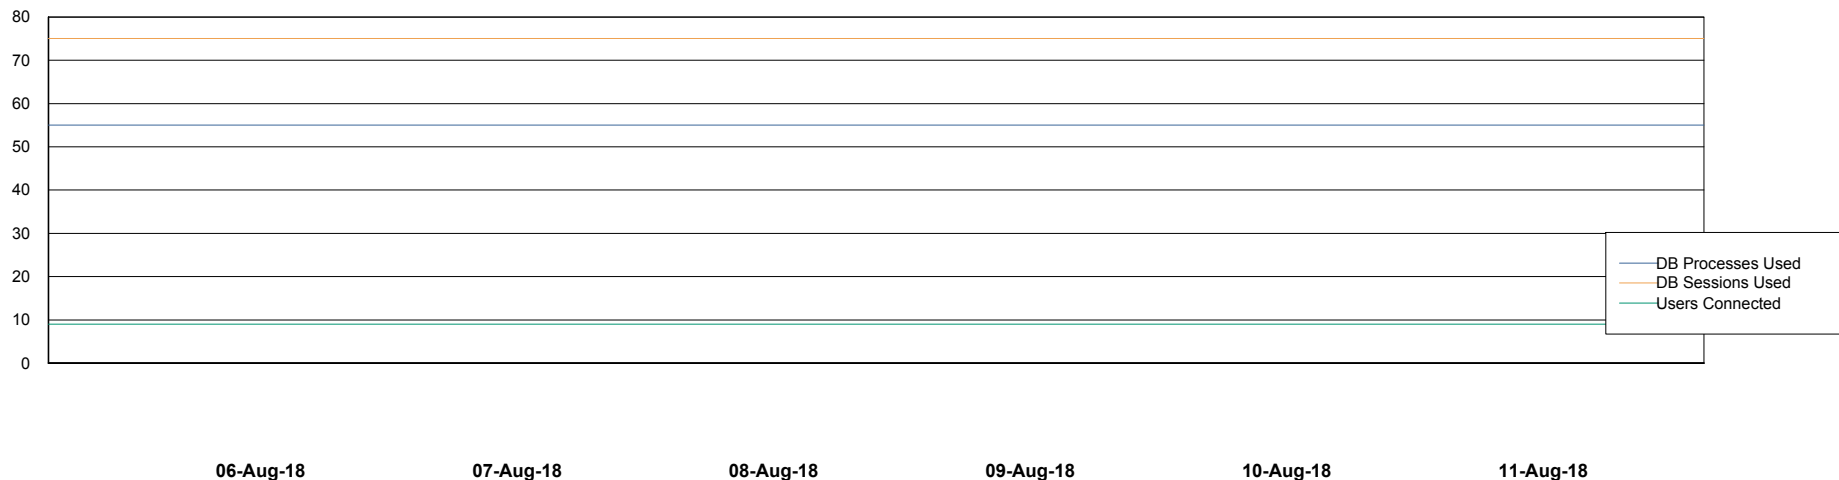

Weekly SLA Customer Report

Customer DFD Production
Database ID 39

Database Performance DFDDB_Production

Weekly SLA Customer Report

Customer DFD Production
Database ID 39

Database Performance DFDDDB_Standby