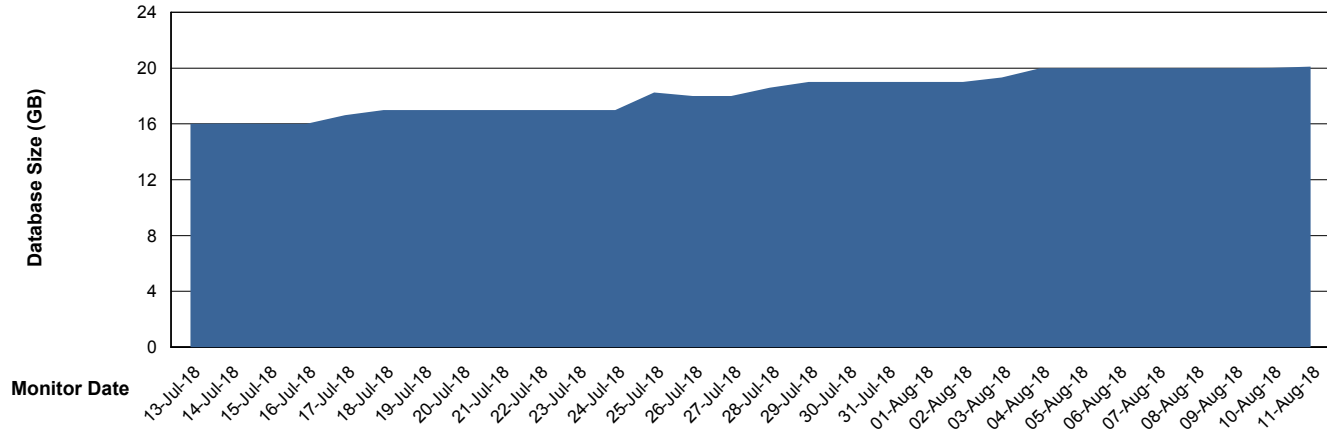

DATABASE SIZE CUS_ProdDB_Primary

Database growth over last month

Database Tablespace CUS_ProdDB_Primary

Date	Tablespace Name	Filesize (Gb)	Usedsize (Gb)	Percentage free
11-Aug-18	ABSDATA	15	13	13
	INDX	12	0	100
10-Aug-18	ABSDATA	15	13	13
	INDX	12	0	100
09-Aug-18	ABSDATA	15	12	20
	INDX	12	0	100
08-Aug-18	ABSDATA	15	12	20
	INDX	12	0	100
07-Aug-18	ABSDATA	14	12	14
	INDX	12	0	100
06-Aug-18	ABSDATA	14	12	14
	INDX	12	0	100
05-Aug-18	ABSDATA	14	12	14
	INDX	12	0	100