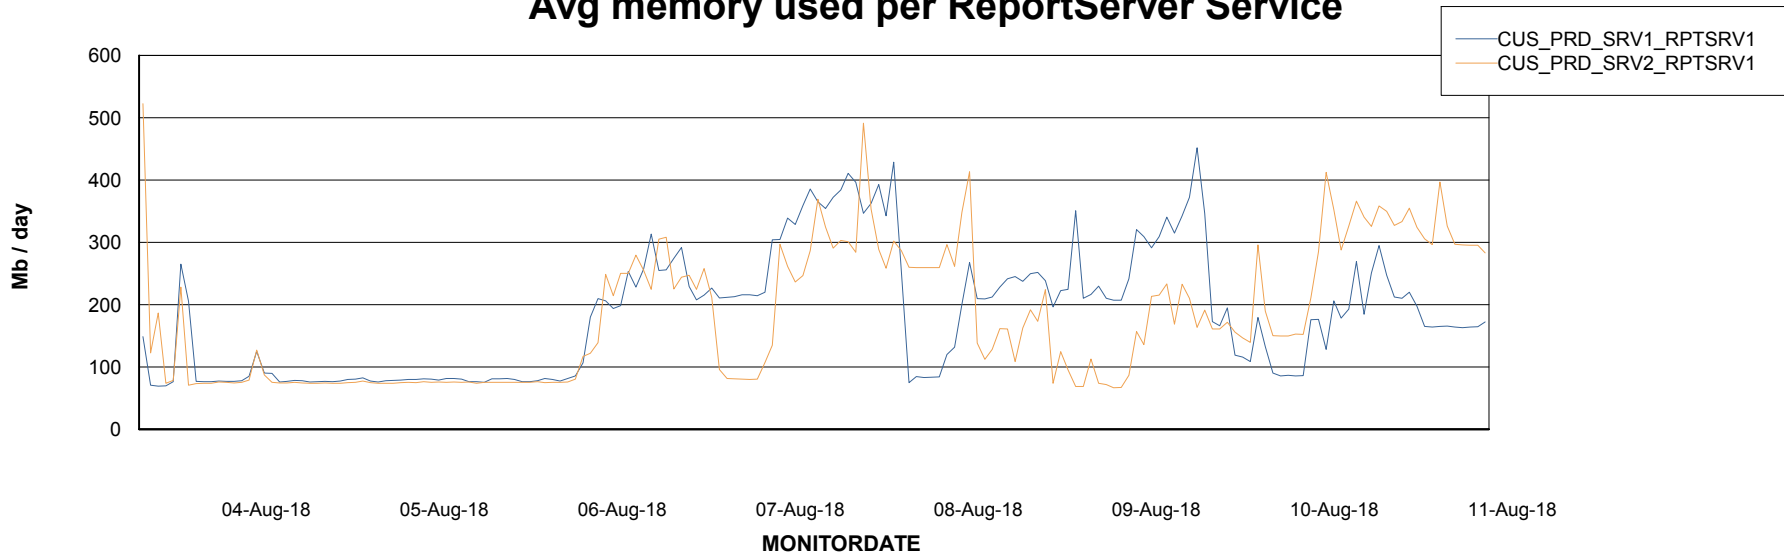

ABSSolute Web Component Services

Avg memory used per ReportServer Service