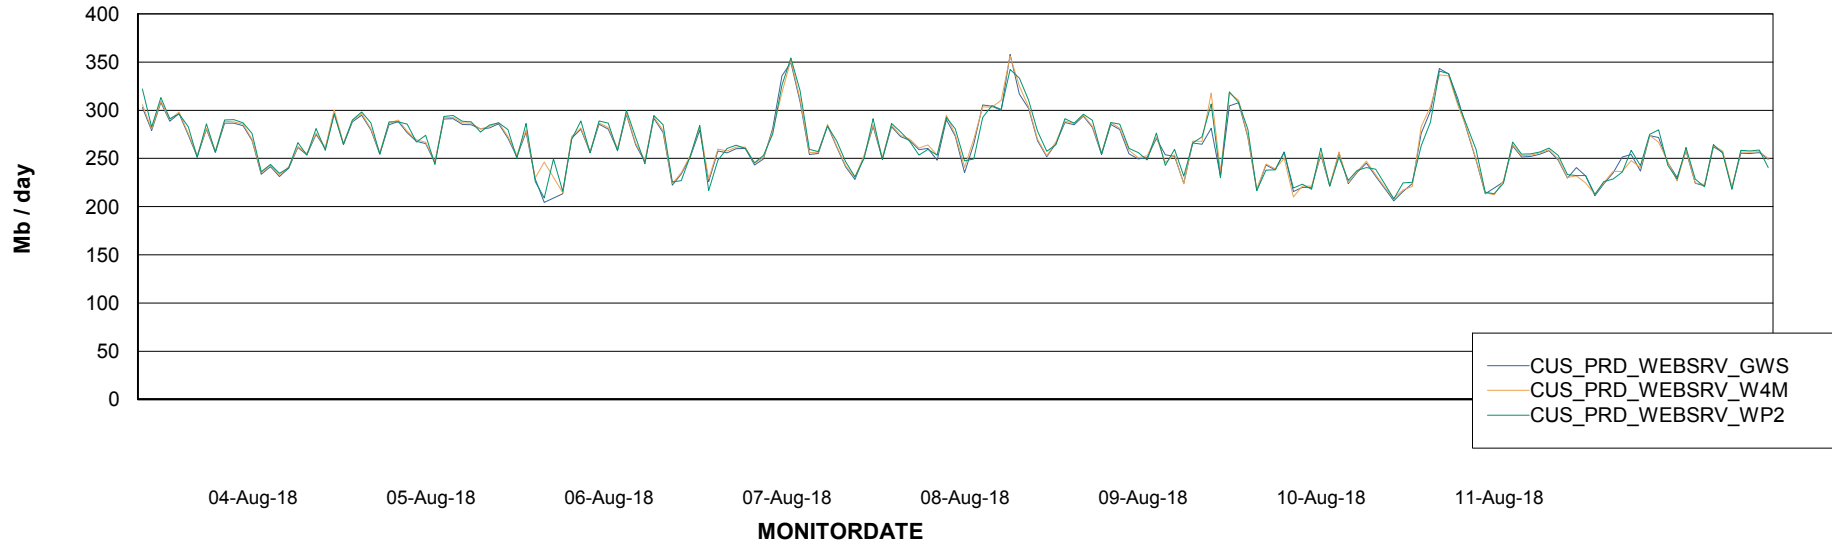

ABSSolute Web Component Services

Avg memory used per ABS Web component