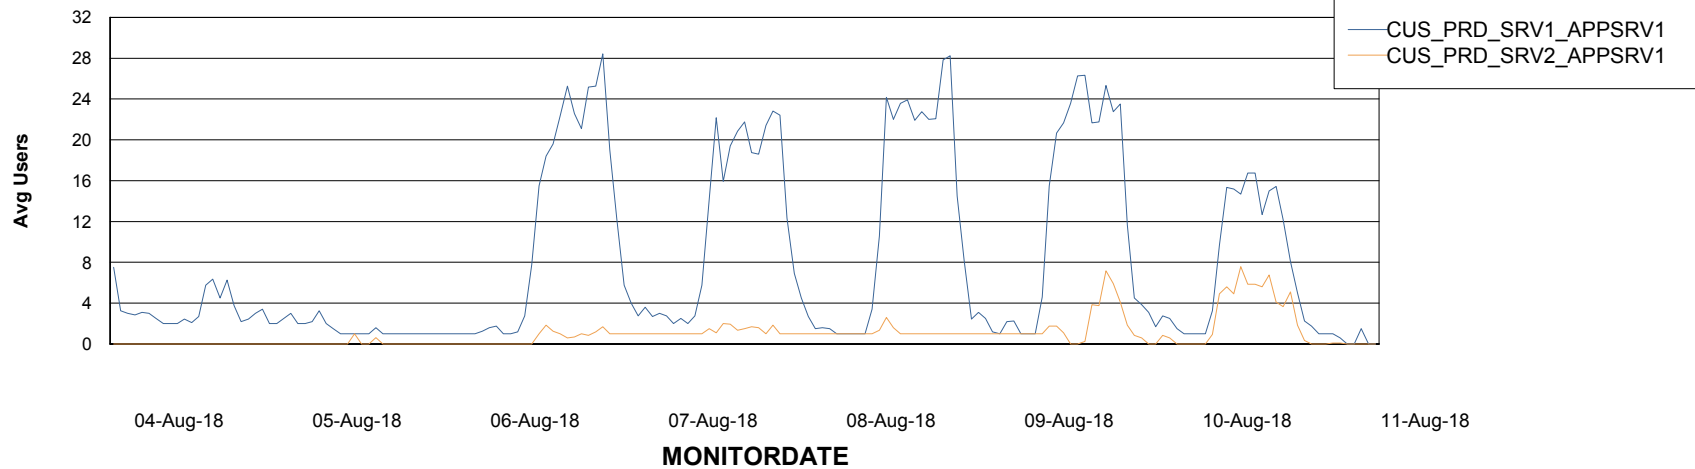

Avg users per day per ABS server