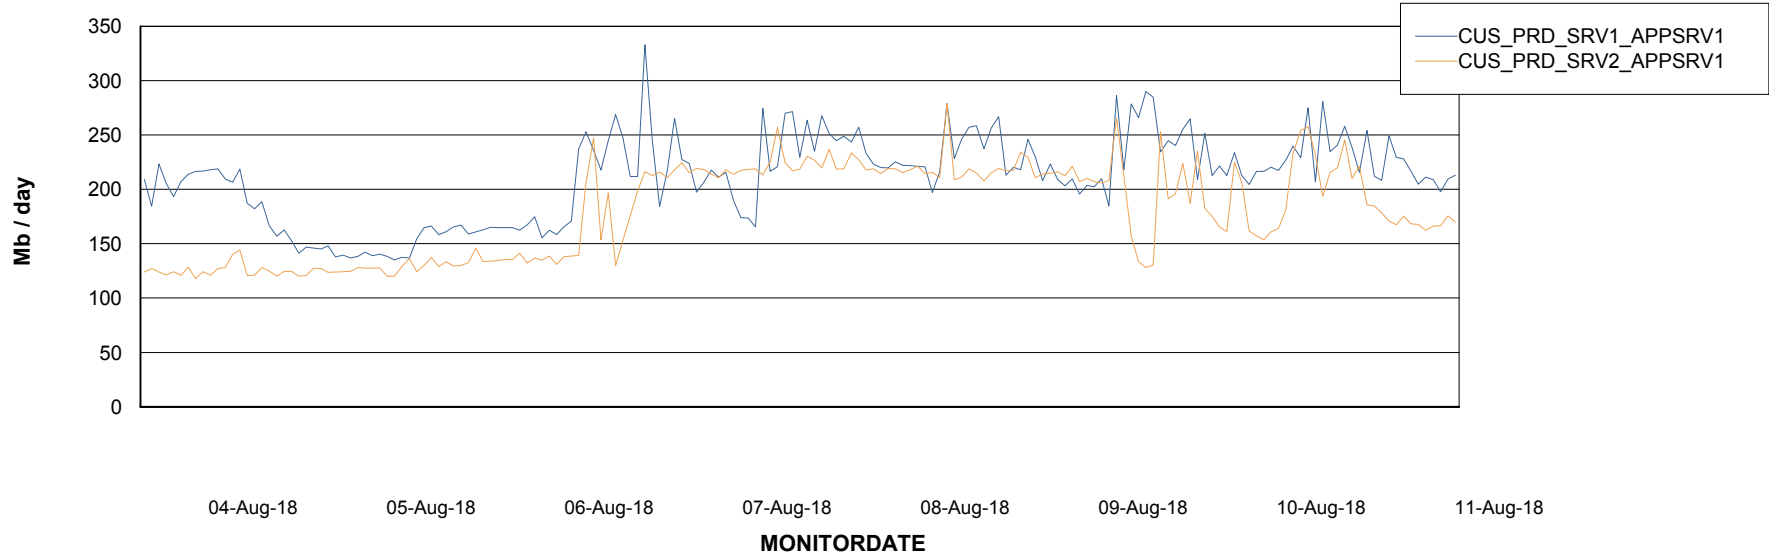

ABSSolute Application Server Services

Avg memory used per ABS Server Service