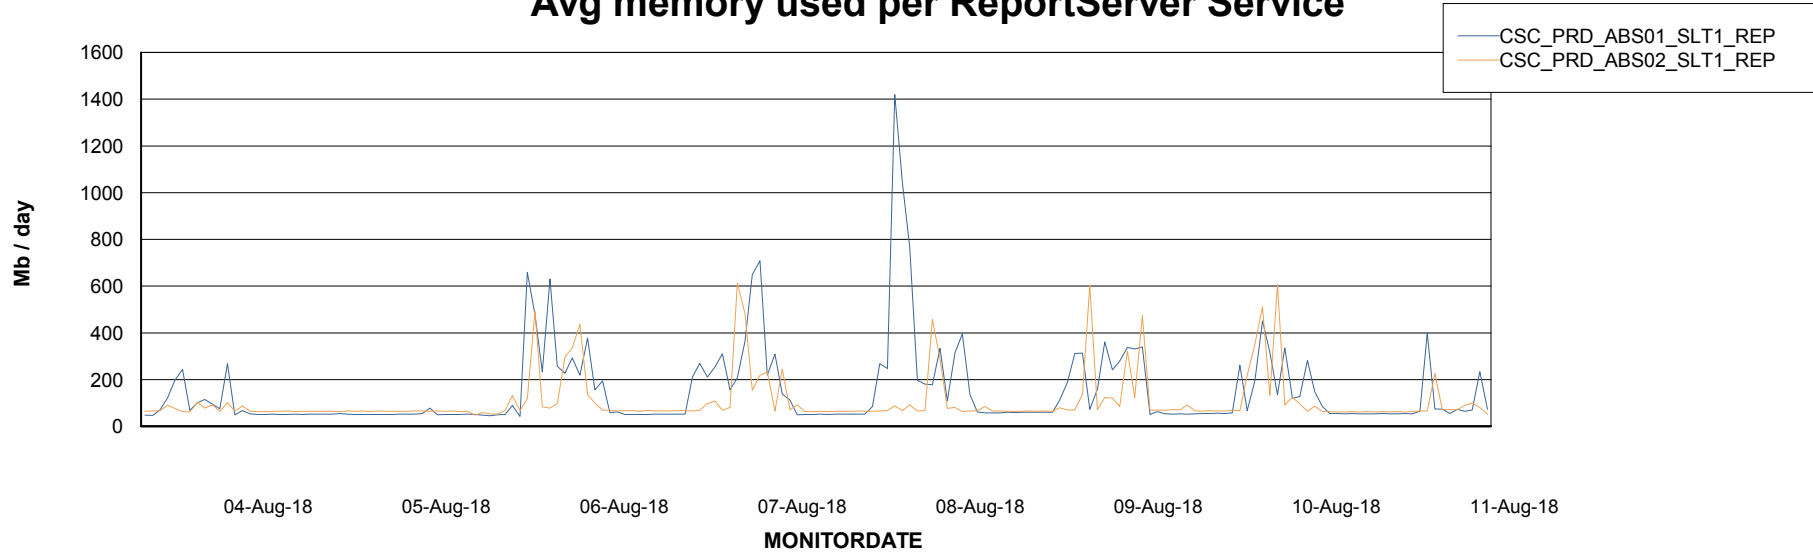

ABSSolute Application ReportServer Services

Avg memory used per ReportServer Service