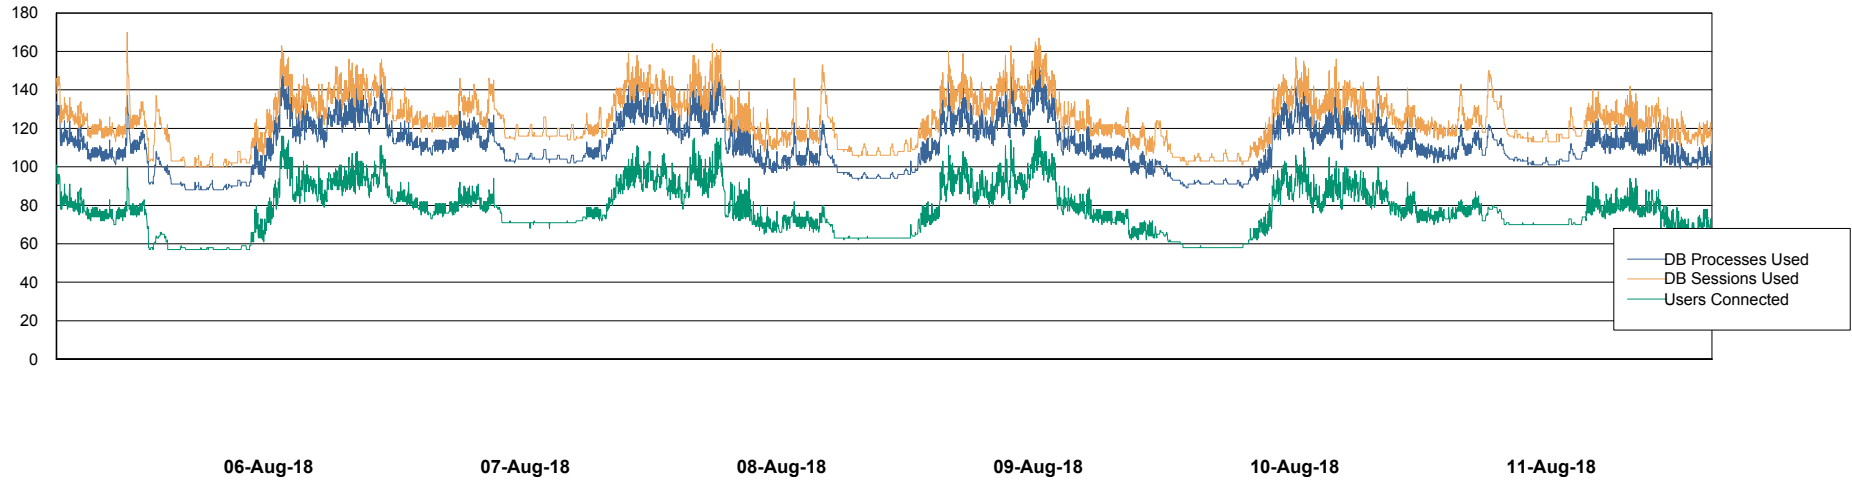

Database Performance CSCDB_Primary