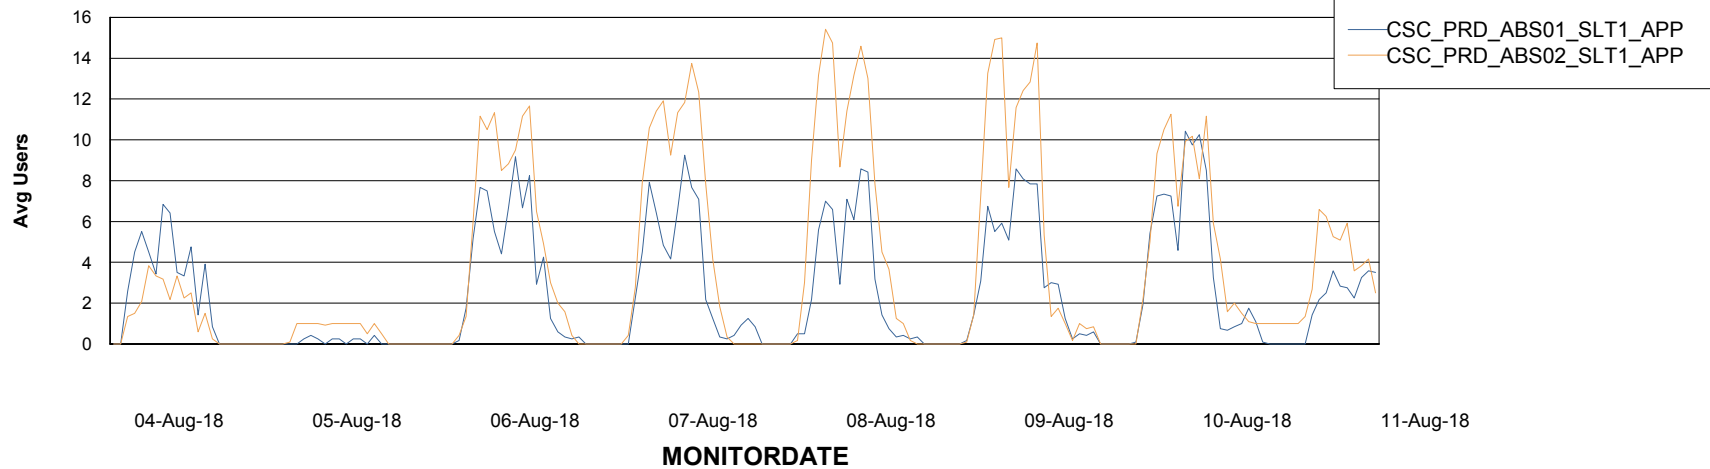

Avg users per day per ABS server