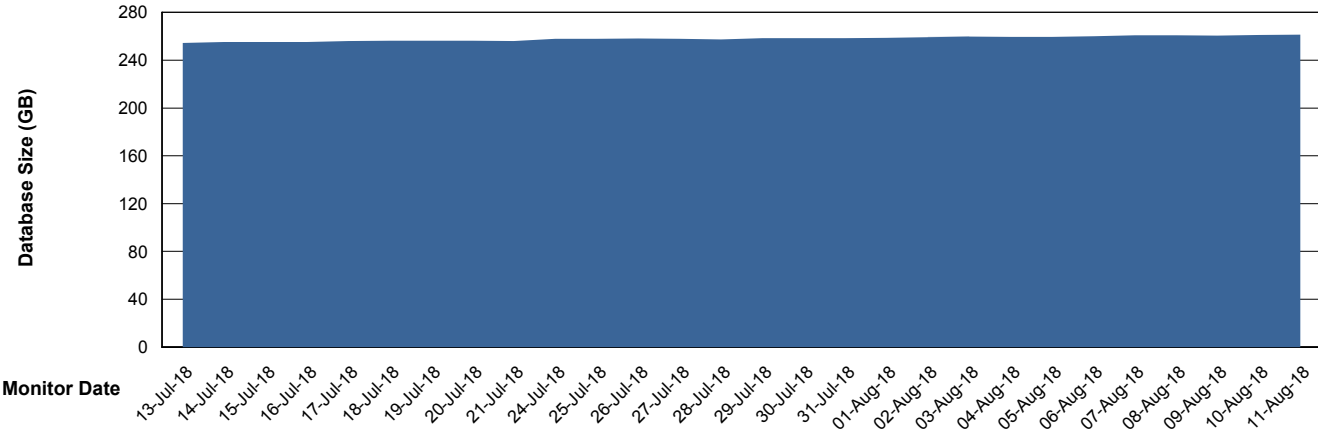

DATABASE SIZE CSCDB_Primary

Database growth over last month

Database Tablespace CSCDB_Primary

Date	Tablespace Name	Filesize (Gb)	Usedsize (Gb)	Percentage free
11-Aug-18	ABSDATA	127	94	26
	INDX	188	164	13
10-Aug-18	ABSDATA	127	94	26
	INDX	188	164	13
09-Aug-18	ABSDATA	127	94	26
	INDX	188	164	13
08-Aug-18	ABSDATA	127	94	26
	INDX	188	164	13
07-Aug-18	ABSDATA	127	94	26
	INDX	188	164	13
06-Aug-18	ABSDATA	127	94	26
	INDX	188	164	13
05-Aug-18	ABSDATA	127	94	26
	INDX	188	163	13