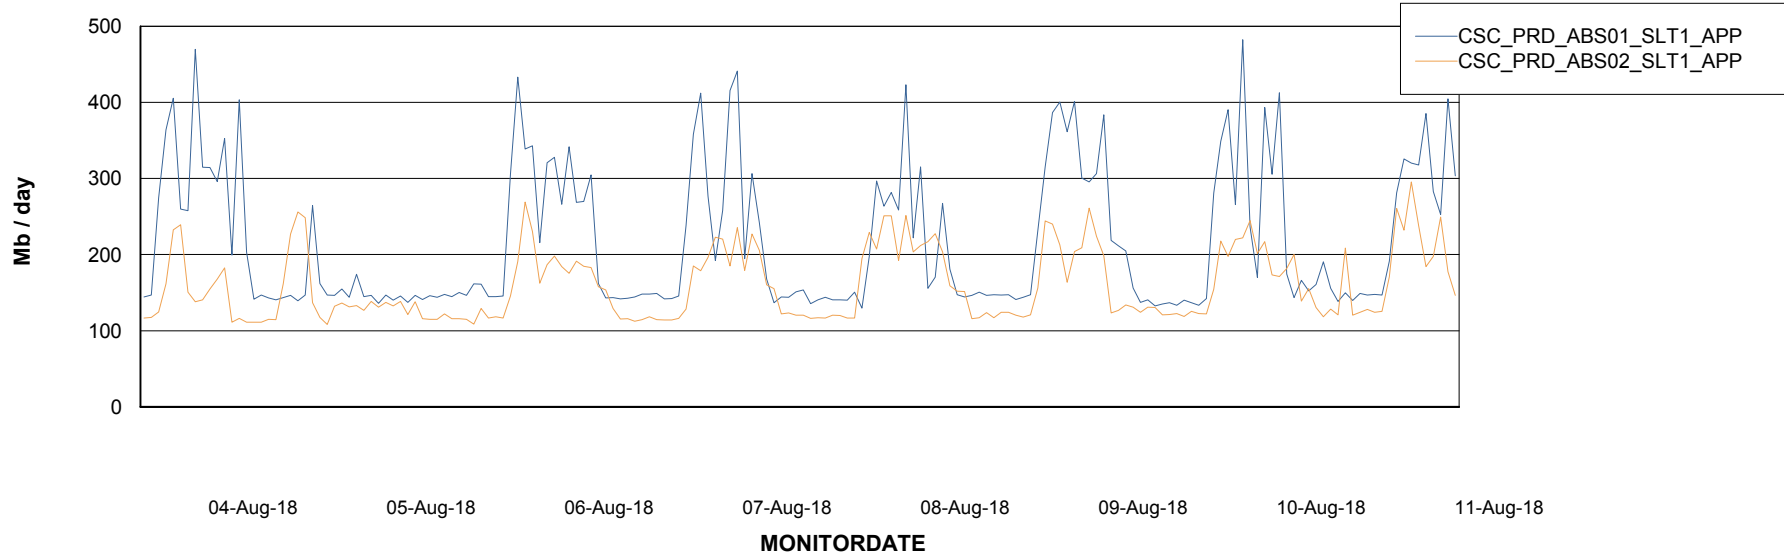

ABSSolute Application Server Services

Avg memory used per ABS Server Service