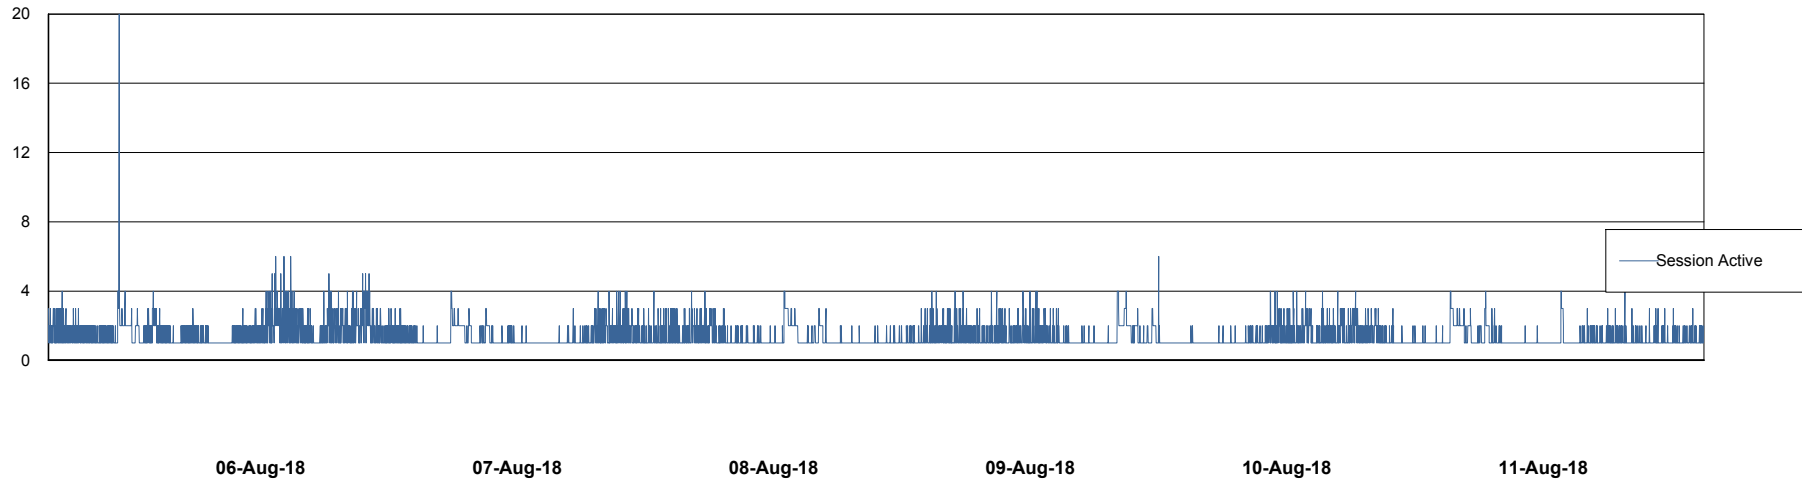

Database Performance CSCDB_Primary