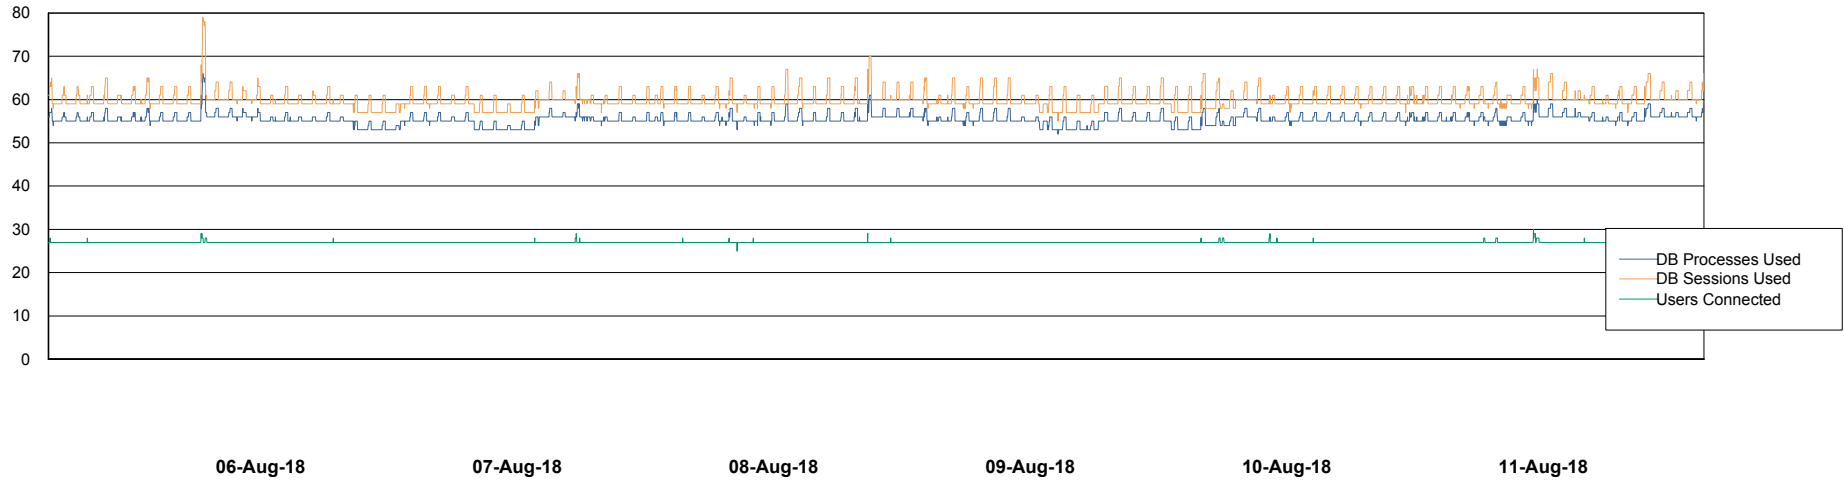

Database Performance CLODB_Test