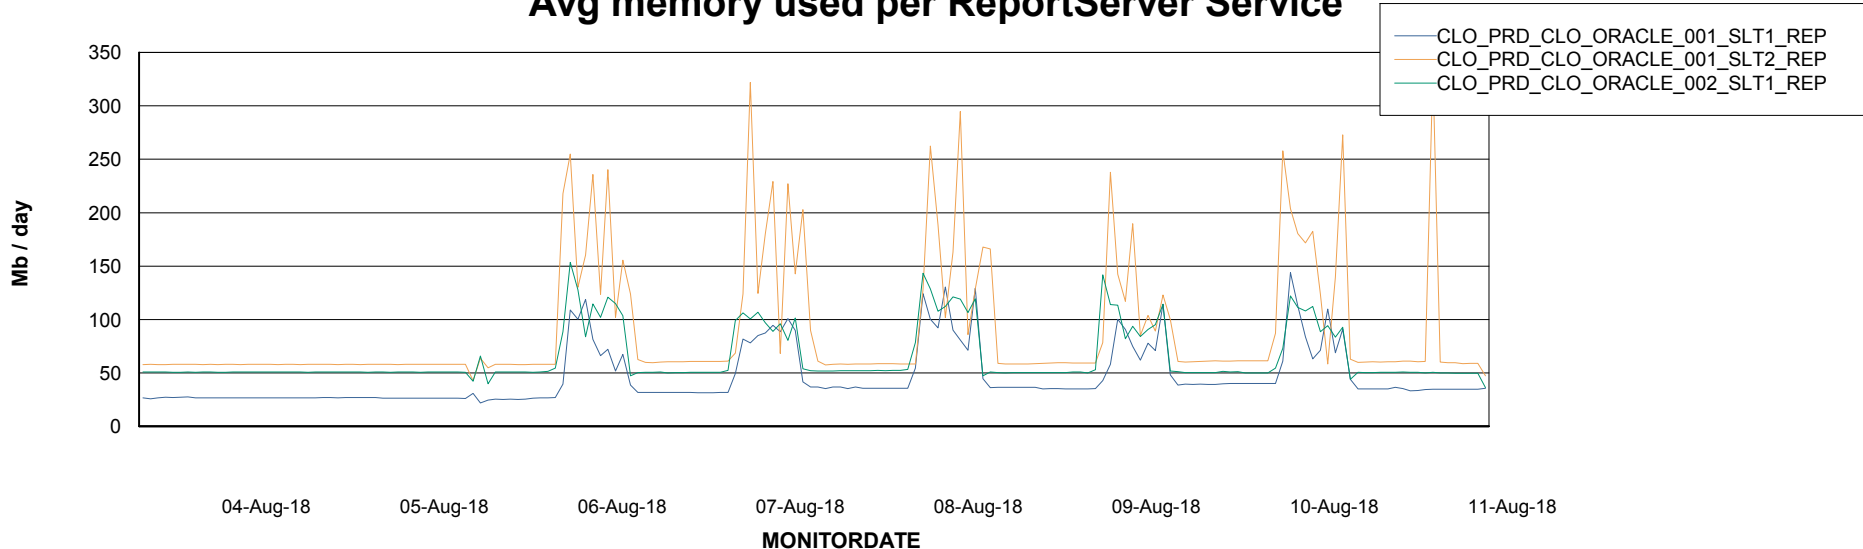

Avg users per day per ABS server

Weekly SLA Customer Report

Customer CLO Production
Database ID 38

ABSSolute Application ReportServer Services

Avg memory used per ReportServer Service

Weekly SLA Customer Report