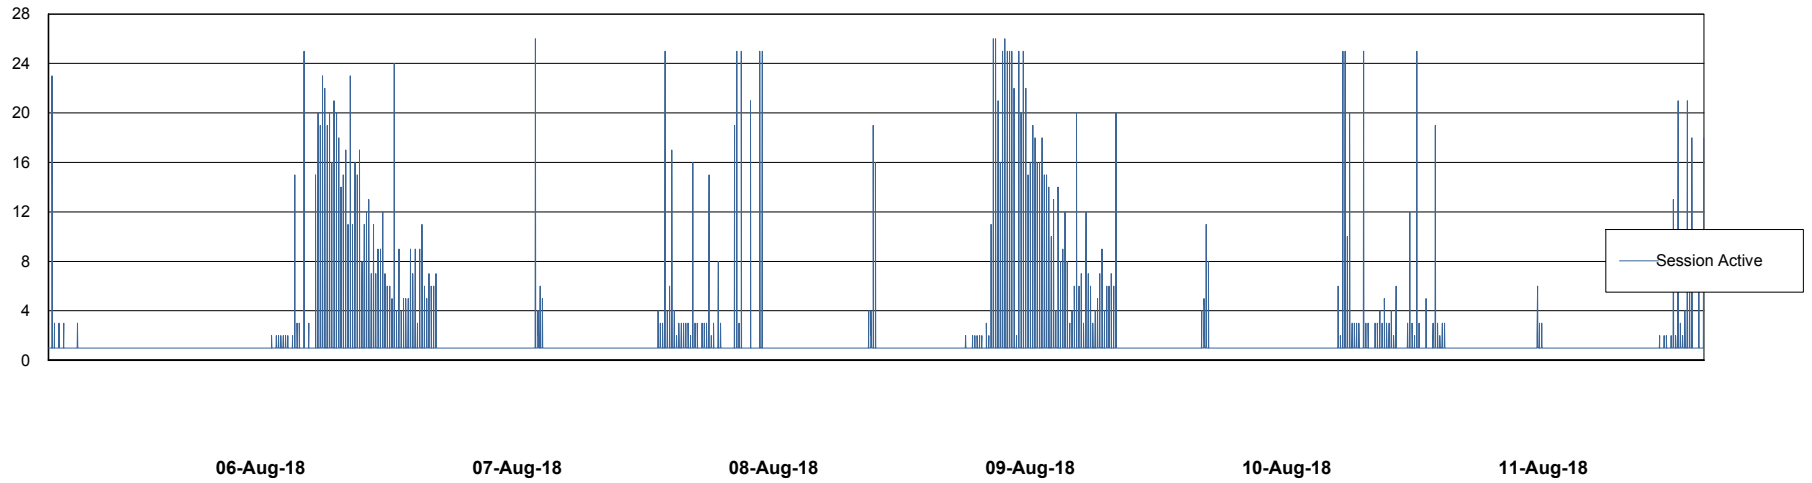

Weekly SLA Customer Report

Customer CLO Production
Database ID 38

Database Performance CLODB_Production

Weekly SLA Customer Report

Customer CLO Production
Database ID 38

Database Performance CLODB_Standby

Weekly SLA Customer Report