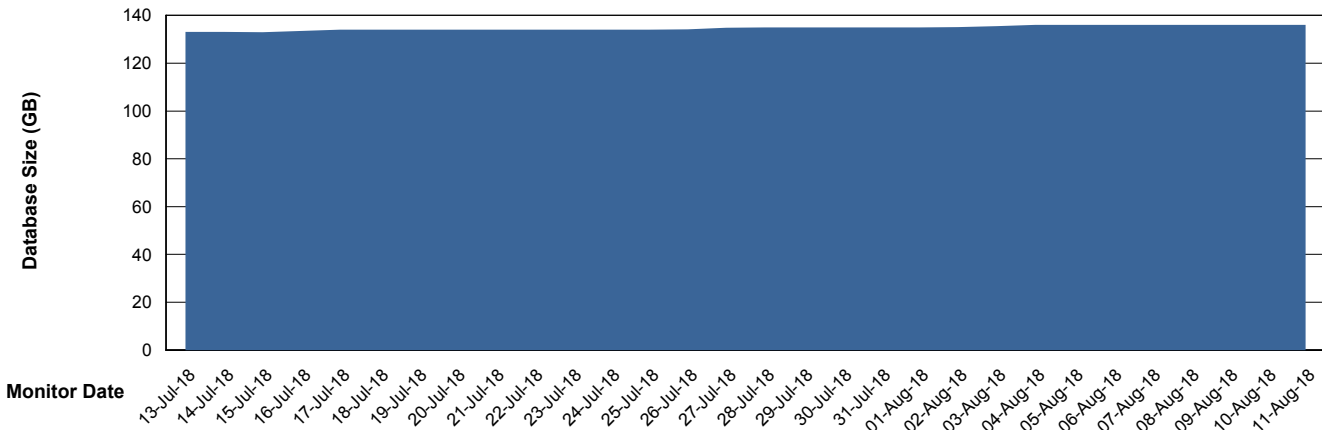

Customer CLO Production
Database ID 38

Database Performance CLODB_Test

Weekly SLA Customer Report

Customer CLO Production
Database ID 38

DATABASE SIZE CLODB_Production

Database growth over last month

DATABASE SIZE CLODB_Test