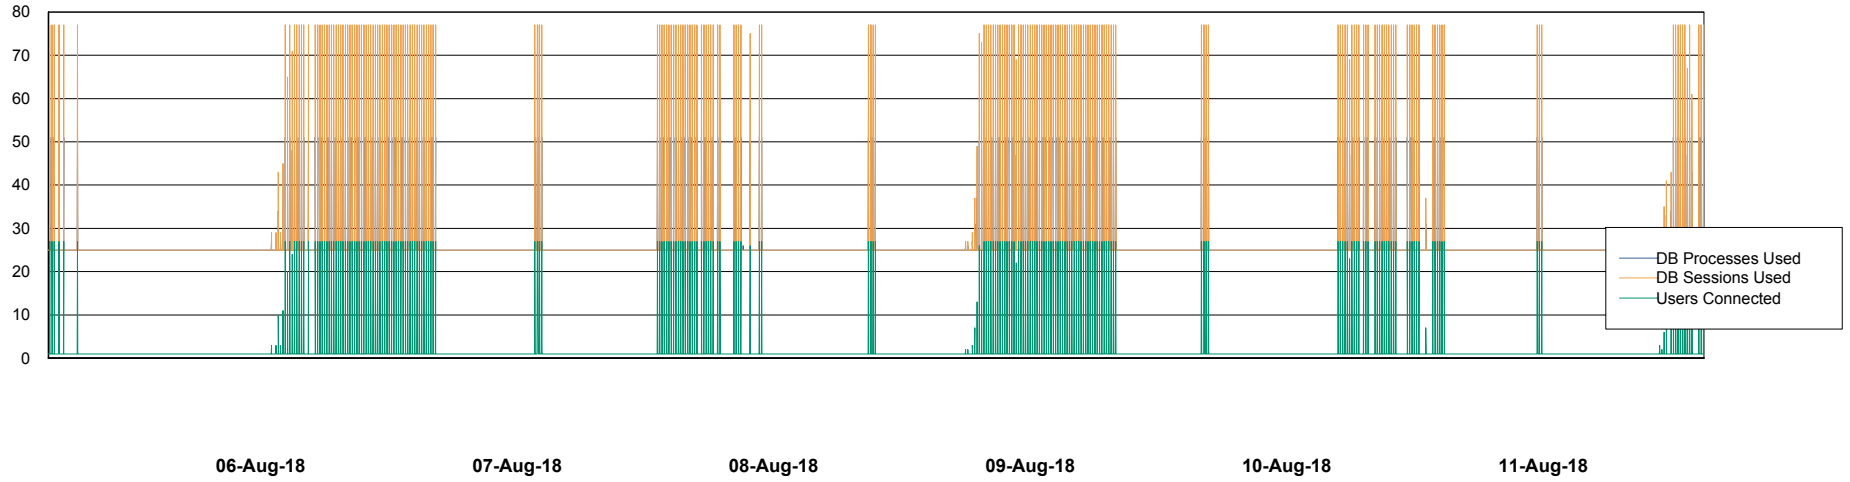

Weekly SLA Customer Report

Customer CLO Production
Database ID 38

Database Performance CLODB_Production

Weekly SLA Customer Report

Customer CLO Production
Database ID 38

Database Performance CLODB_Standby

Weekly SLA Customer Report