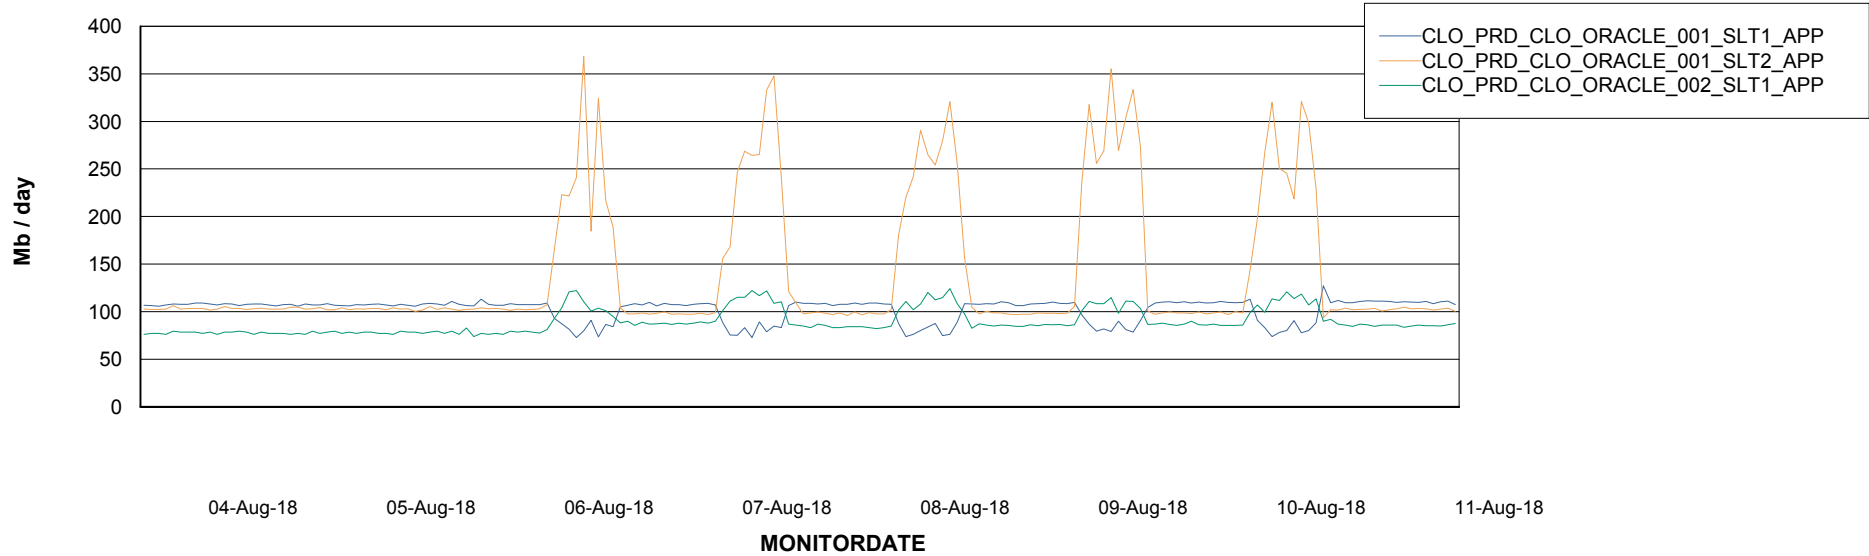

Standby Database Health CLO Production

Recovery lag for last 7 days

Weekly SLA Customer Report

Customer CLO Production
Database ID 38

ABSSolute Application Server Services

Avg memory used per ABS Server Service