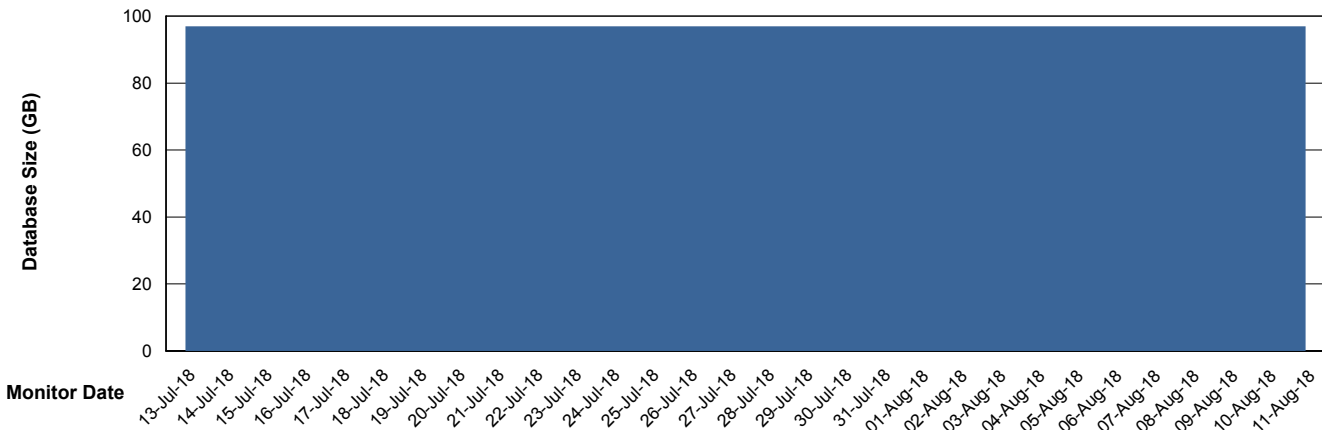

DATABASE SIZE CLODB_Test

Database growth over last month