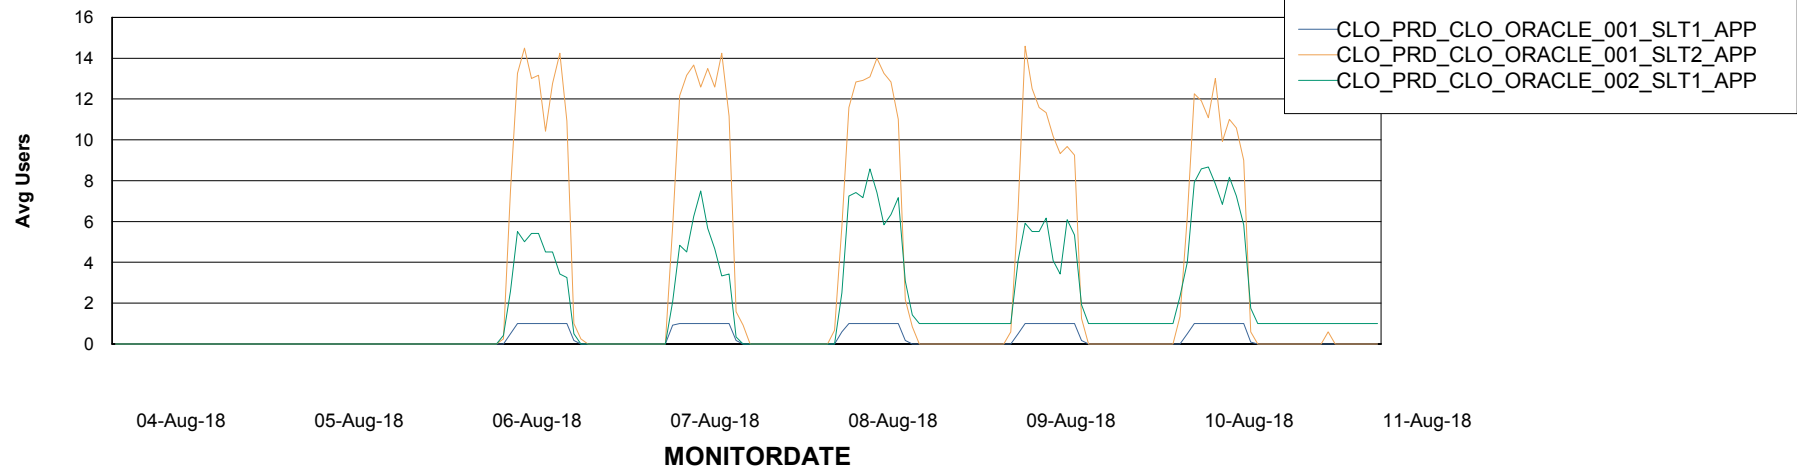

Avg users per day per ABS server