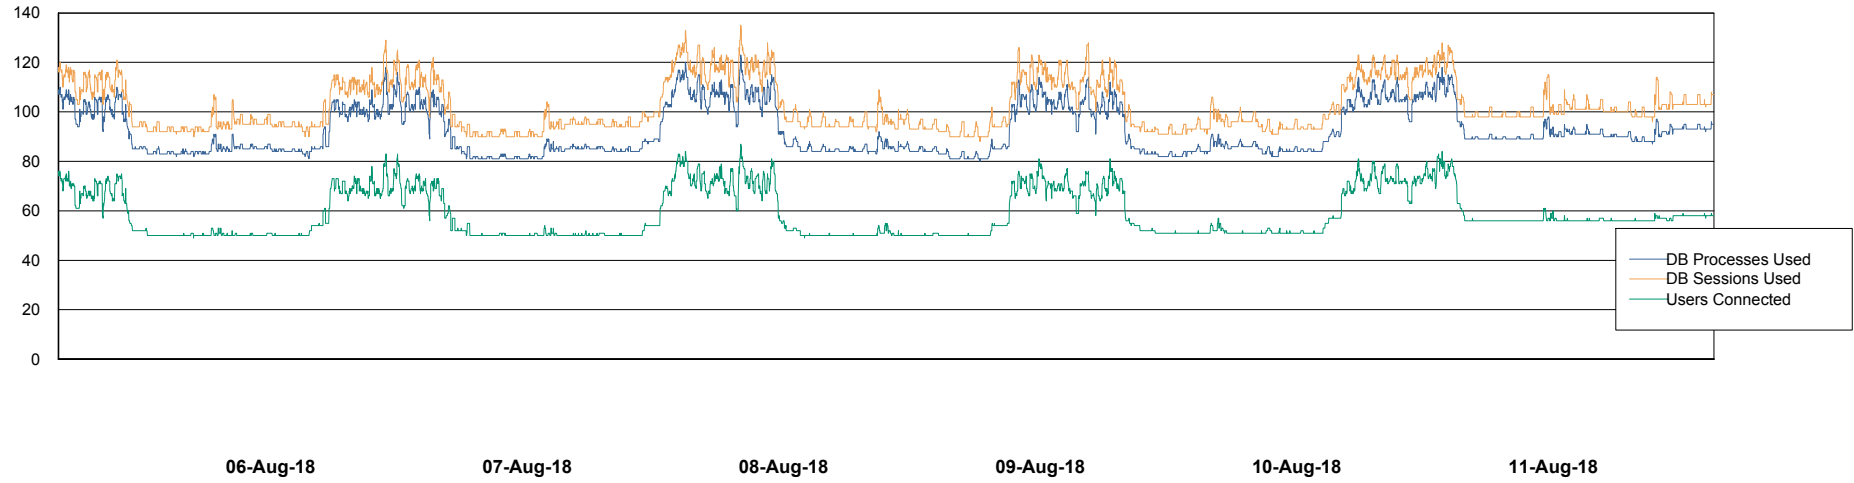

Database Performance CLODB_Production