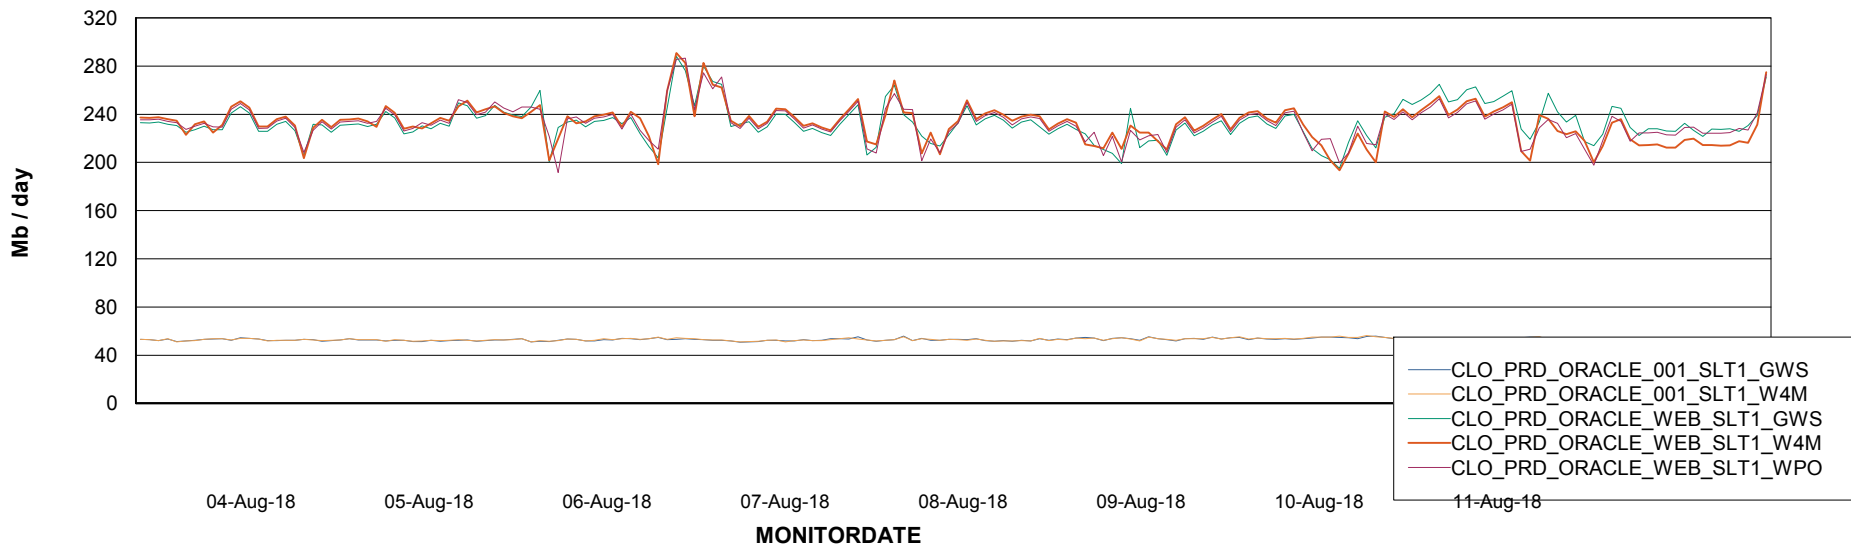

ABSolute Web Component Services

Avg memory used per ABS Web component