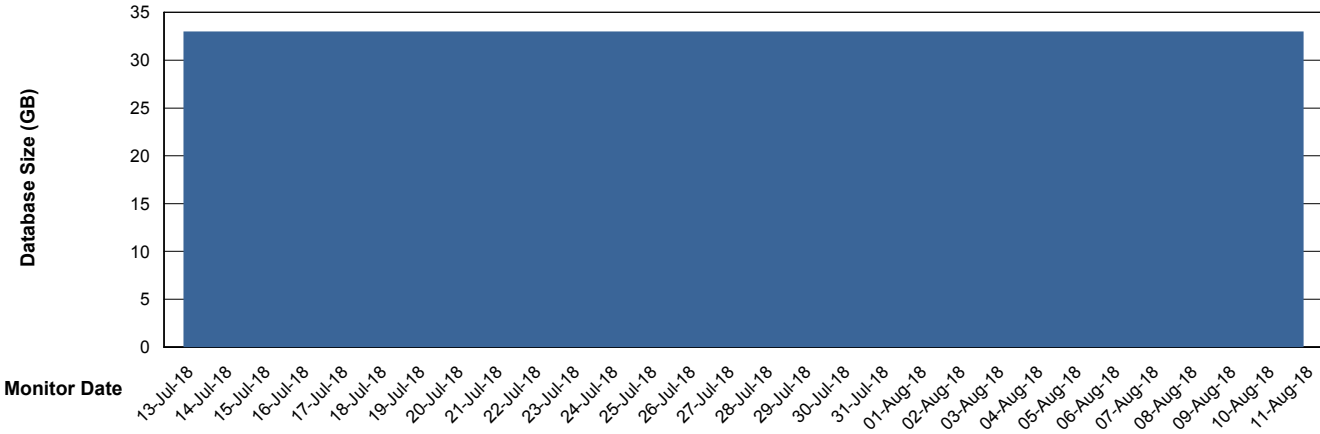

Weekly SLA Customer Report

Customer CIW Production
Database ID 45

Database Performance CIWDB_Production

Weekly SLA Customer Report

Customer CIW Production
Database ID 45

Database Performance CIWDB_Standby

Weekly SLA Customer Report

Customer CIW Production
 Database ID 45

DATABASE SIZE CIWDB_Production

Database growth over last month

Database Tablespace CIWDB_Production

Date	Tablespace Name	Filesize (Gb)	Usedsize (Gb)	Percentage free
11-Aug-18	ABSDATA	36	29	19
	INDX	5	3	40
10-Aug-18	ABSDATA	36	29	19
	INDX	5	3	40
09-Aug-18	ABSDATA	36	29	19
	INDX	5	3	40
08-Aug-18	ABSDATA	36	29	19
	INDX	5	3	40
07-Aug-18	ABSDATA	36	29	19
	INDX	5	3	40
06-Aug-18	ABSDATA	36	29	19
	INDX	5	3	40
05-Aug-18	ABSDATA	36	29	19
	INDX	5	3	40