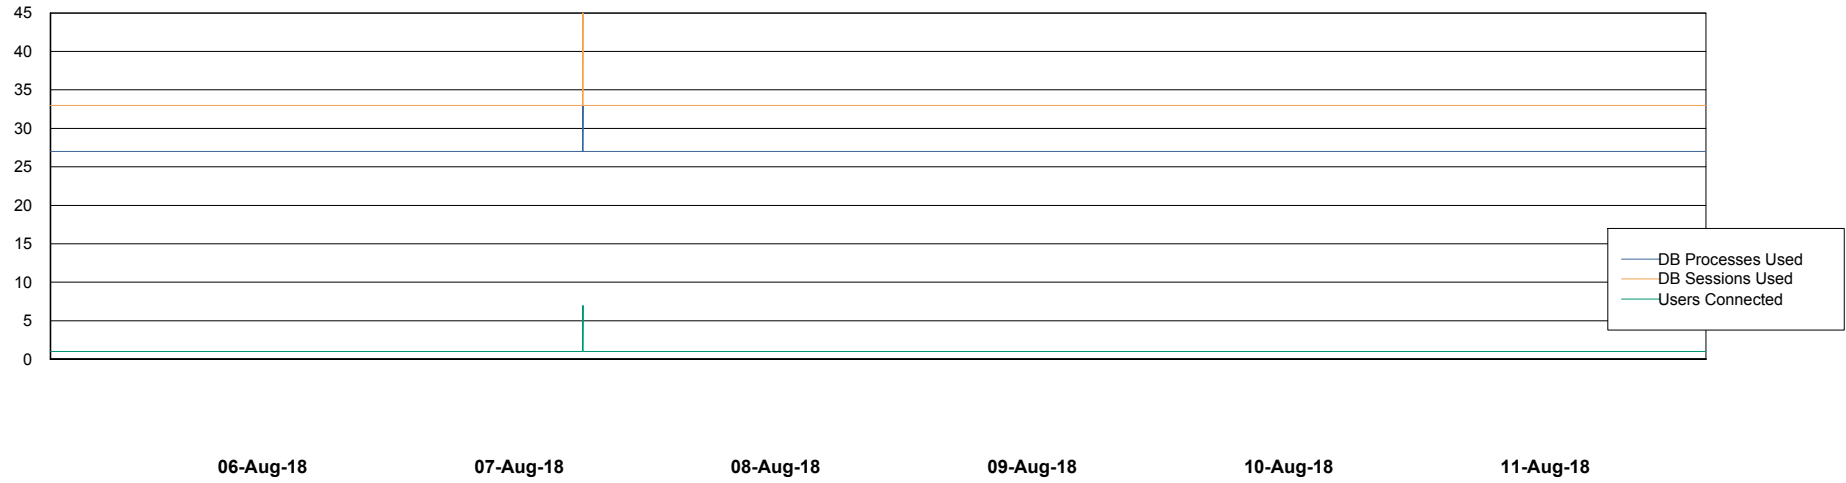

Weekly SLA Customer Report

Customer CIW Production
Database ID 45

Database Performance CIWDB_Production

Weekly SLA Customer Report

Customer CIW Production
Database ID 45

Database Performance CIWDB_Standby

Weekly SLA Customer Report

Customer CIW Production
 Database ID 45

DATABASE SIZE CIWDB_Production

Database growth over last month

Database Tablespace CIWDB_Production

Date	Tablespace Name	Filesize (Gb)	Usedsize (Gb)	Percentage free
11-Aug-18	ABSDATA	36	29	19
	INDX	5	3	40
10-Aug-18	ABSDATA	36	29	19
	INDX	5	3	40
09-Aug-18	ABSDATA	36	29	19
	INDX	5	3	40
08-Aug-18	ABSDATA	36	29	19
	INDX	5	3	40
07-Aug-18	ABSDATA	36	29	19
	INDX	5	3	40
06-Aug-18	ABSDATA	36	29	19
	INDX	5	3	40
05-Aug-18	ABSDATA	36	29	19
	INDX	5	3	40