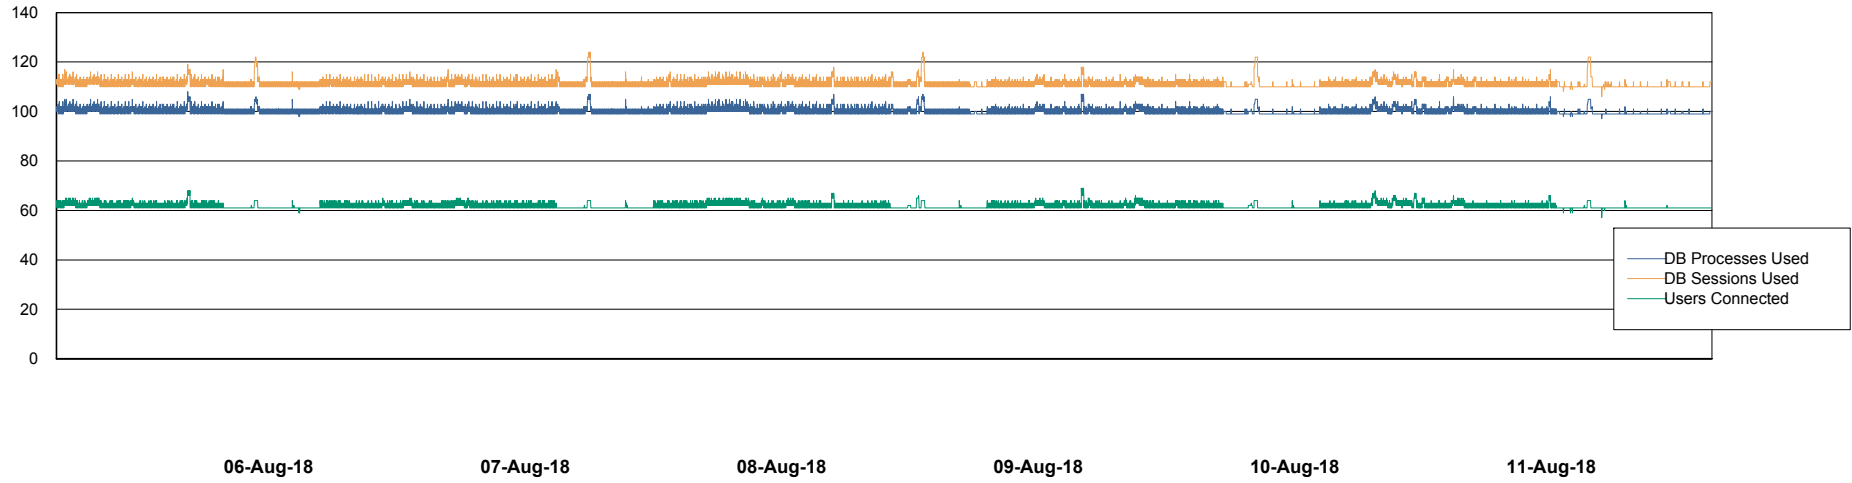

Harddisk Usage CIW_PRD_ORACLE2

	Free disk space on c: (%)	Total disk space on c: (Gb)	Free disk space on d: (%)	Total disk space on d: (Gb)	Free disk space on e: (%)	Total disk space on e: (Gb)
11-Aug-18	95	701	46	700	100	830
10-Aug-18	95	701	46	700	100	830
09-Aug-18	95	701	46	700	100	830
08-Aug-18	95	701	46	700	100	830
07-Aug-18	95	701	46	700	100	830
06-Aug-18	95	701	46	700	100	830
05-Aug-18	95	701	46	700	100	830

Weekly SLA Customer Report

Customer CIW Production
Database ID 45

Database Performance CIWDB_Production

Weekly SLA Customer Report

Customer CIW Production
Database ID 45

Database Performance CIWDB_Standby

Weekly SLA Customer Report