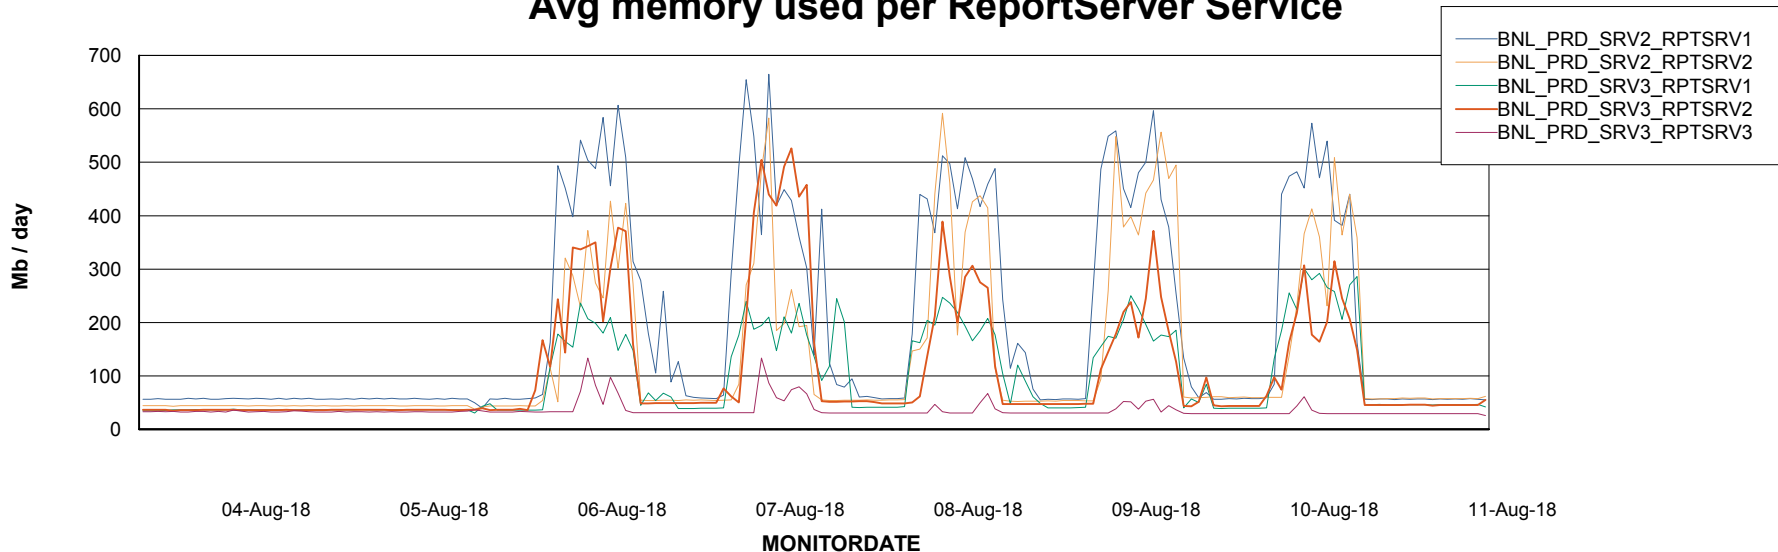

ABSSolute Web Component Services

Avg memory used per ReportServer Service