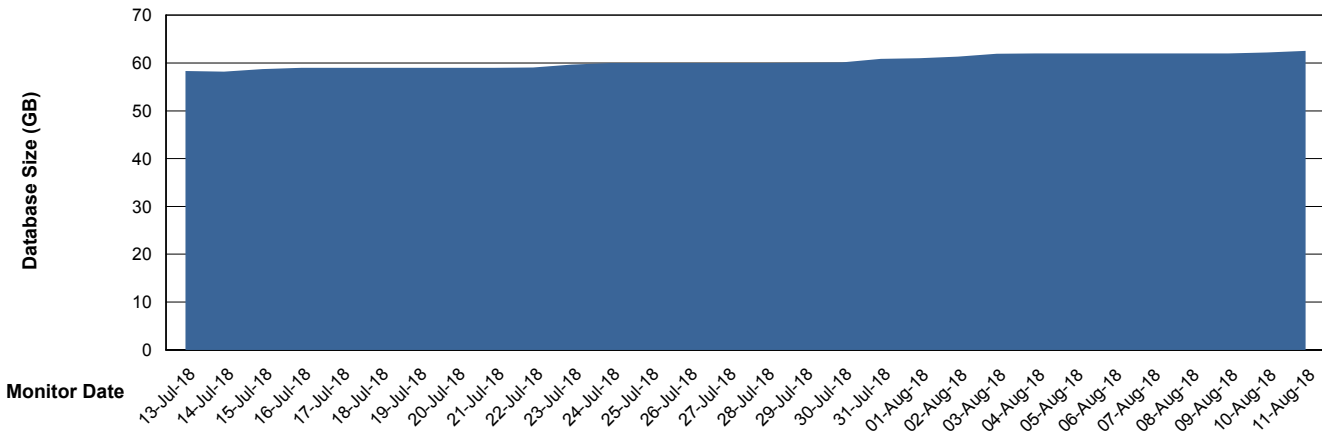

Customer BGG_Production
Database ID 58

Database Performance BGGDB_Standby

Weekly SLA Customer Report

Customer BGG_Production
Database ID 58

DATABASE SIZE BGGDB_BI

Database growth over last month

DATABASE SIZE BGGDB_Production

Database growth over last month

Weekly SLA Customer Report

Customer BGG_Production
Database ID 58

Database Tablespace		BGGDB_BI		
Date	Tablespace Name	Filesize (Gb)	Usedsize (Gb)	Percentage free
11-Aug-18	ABSDATA	13	11	15
	INDX	14	11	21
10-Aug-18	ABSDATA	13	11	15
	INDX	14	11	21
09-Aug-18	ABSDATA	13	11	15
	INDX	14	11	21
08-Aug-18	ABSDATA	13	11	15
	INDX	14	11	21
07-Aug-18	ABSDATA	13	11	15
	INDX	14	11	21
06-Aug-18	ABSDATA	13	11	15
	INDX	14	11	21
05-Aug-18	ABSDATA	13	11	15
	INDX	14	11	21