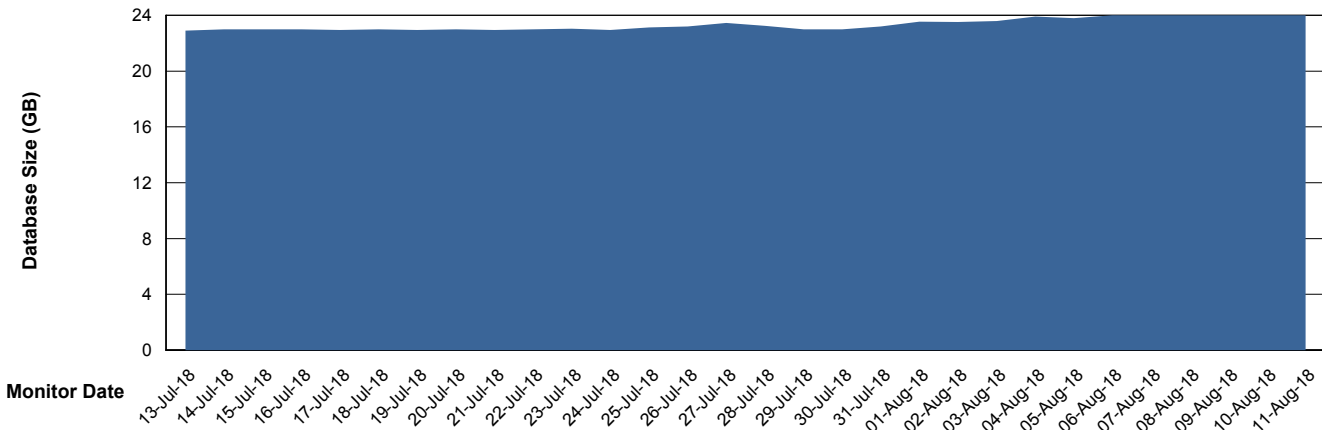

Weekly SLA Customer Report

Customer BGG_Production
Database ID 58

Database Performance BGGDB_BI

Weekly SLA Customer Report

Customer BGG_Production
Database ID 58

Database Performance BGGDB_Production

Weekly SLA Customer Report

Customer BGG_Production
Database ID 58

Database Performance BGGDB_Standby

Weekly SLA Customer Report

Customer BGG_Production
Database ID 58

DATABASE SIZE BGGDB_BI

Database growth over last month

DATABASE SIZE BGGDB_Production

Database growth over last month

Weekly SLA Customer Report

Customer BGG_Production
Database ID 58

Database Tablespace		BGGDB_BI		
Date	Tablespace Name	Filesize (Gb)	Usedsize (Gb)	Percentage free
11-Aug-18	ABSDATA	13	11	15
	INDX	14	11	21
10-Aug-18	ABSDATA	13	11	15
	INDX	14	11	21
09-Aug-18	ABSDATA	13	11	15
	INDX	14	11	21
08-Aug-18	ABSDATA	13	11	15
	INDX	14	11	21
07-Aug-18	ABSDATA	13	11	15
	INDX	14	11	21
06-Aug-18	ABSDATA	13	11	15
	INDX	14	11	21
05-Aug-18	ABSDATA	13	11	15
	INDX	14	11	21