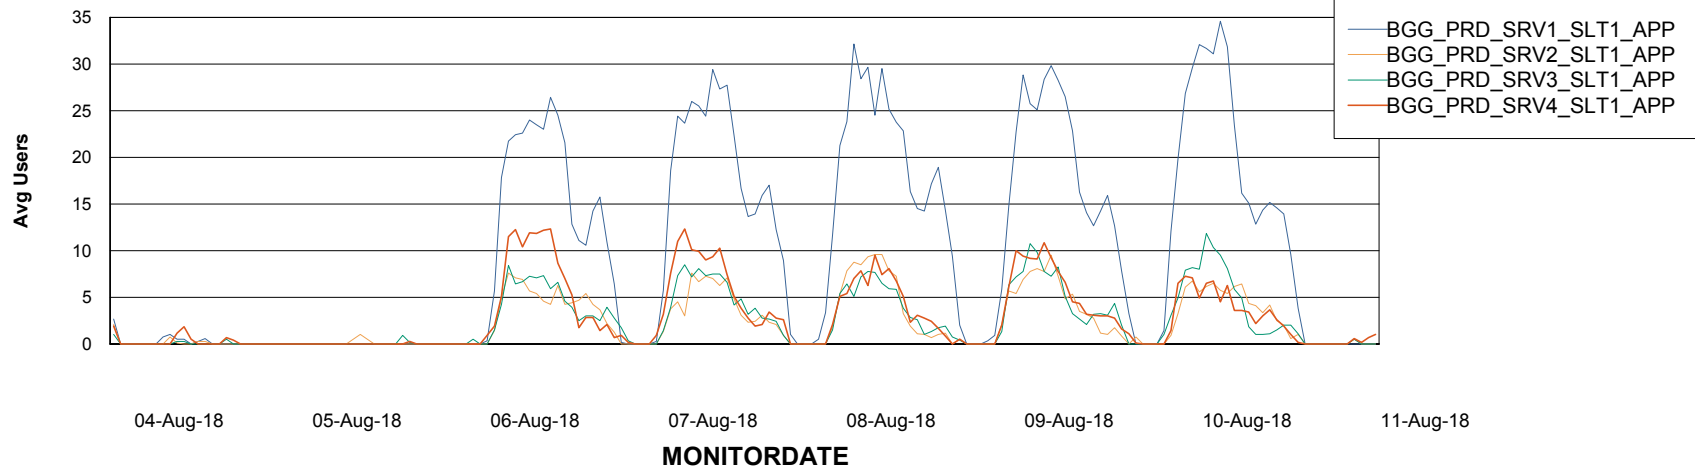

Avg users per day per ABS server