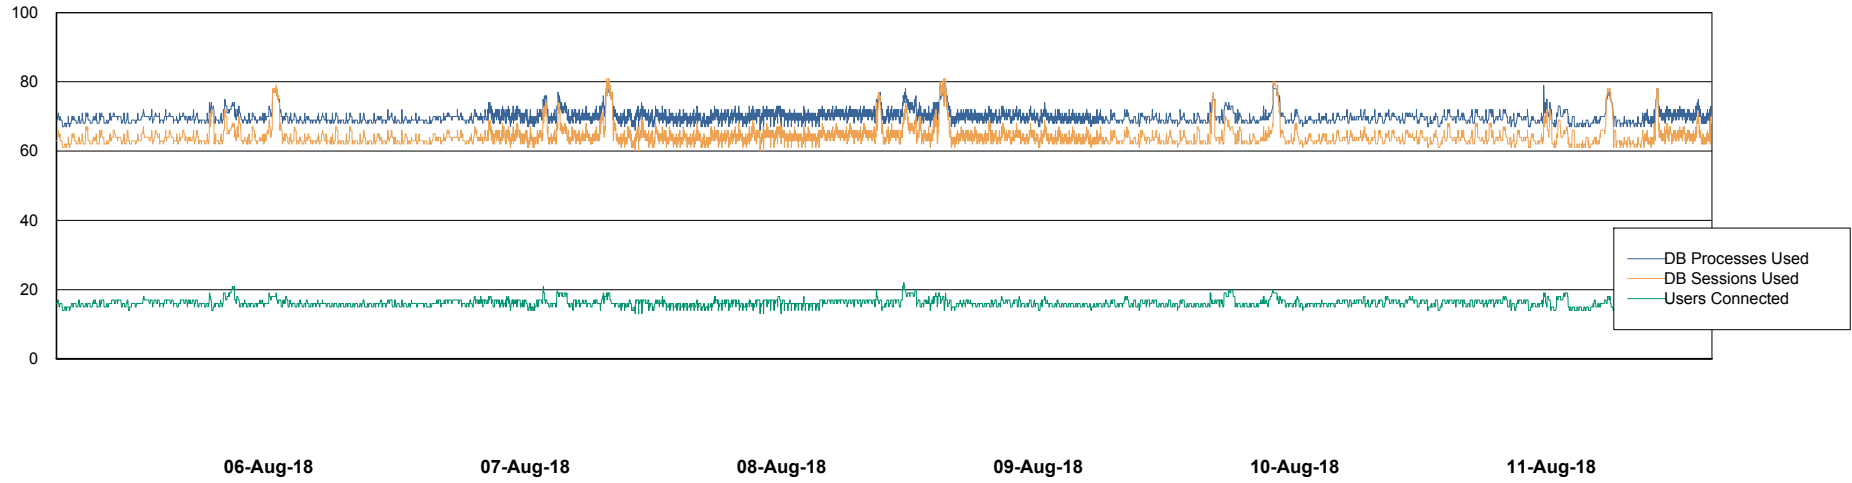

Database Performance BGGDB_BI