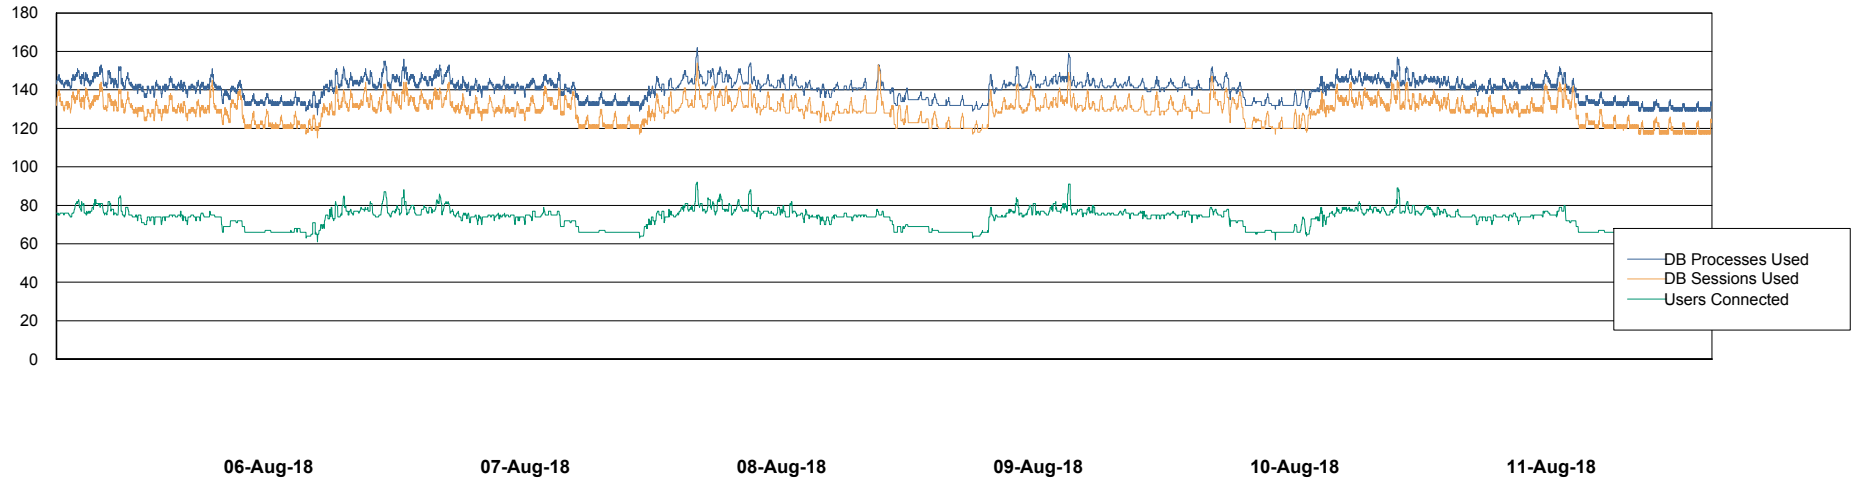

Weekly SLA Customer Report

Customer BGG_Production
Database ID 58

Database Performance BGGDB_BI

Weekly SLA Customer Report

Customer BGG_Production
Database ID 58

Database Performance BGGDB_Production

Weekly SLA Customer Report