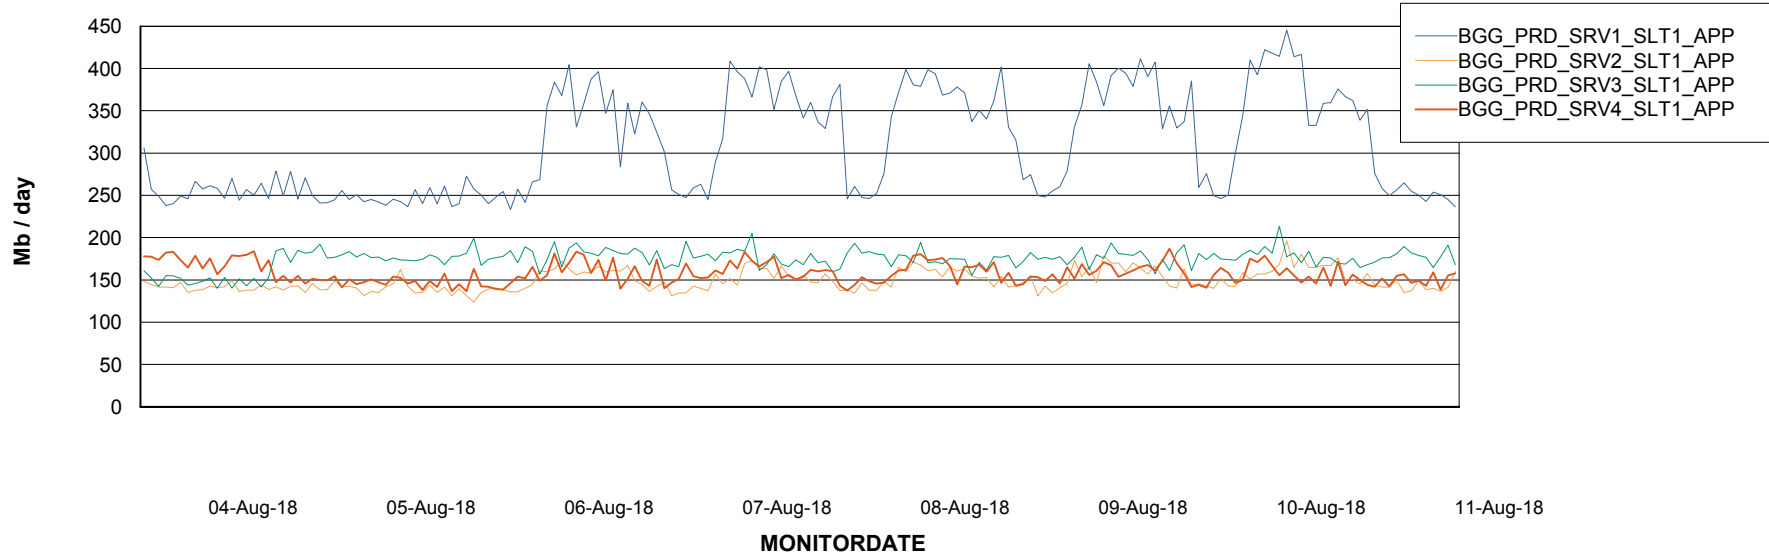

ABSSolute Application Server Services

Avg memory used per ABS Server Service