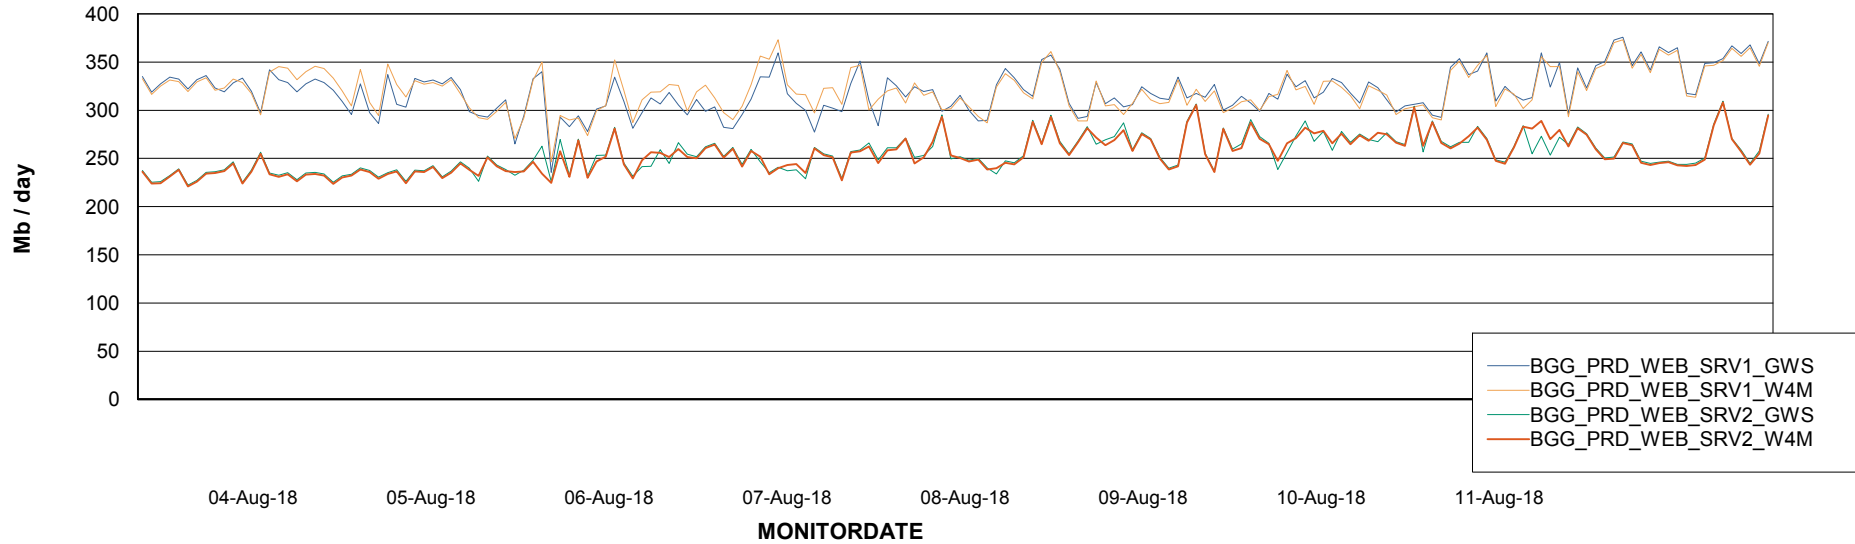

ABSSolute Web Component Services

Avg memory used per ABS Web component