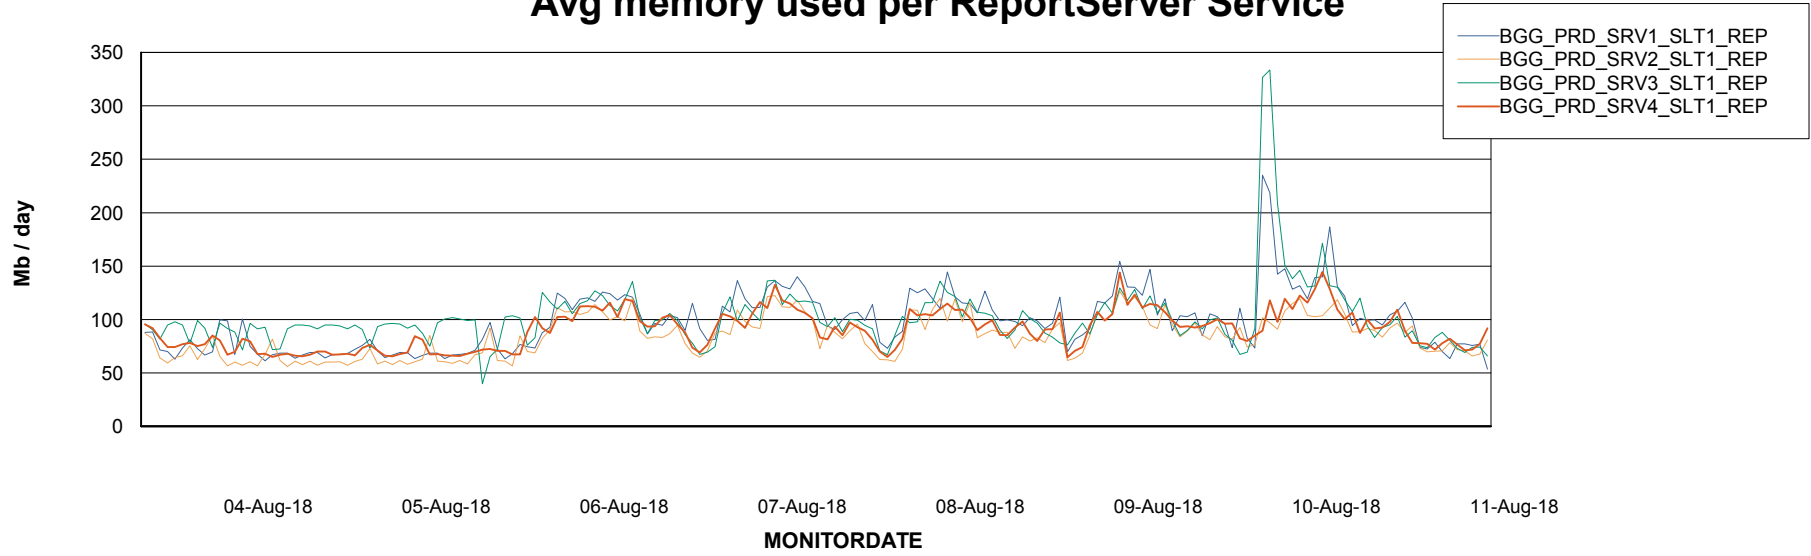

Avg memory used per ABS Server Service

Avg users per day per ABS server

Weekly SLA Customer Report

Customer BGG_Production
Database ID 58

ABSSolute Application ReportServer Services

Avg memory used per ReportServer Service