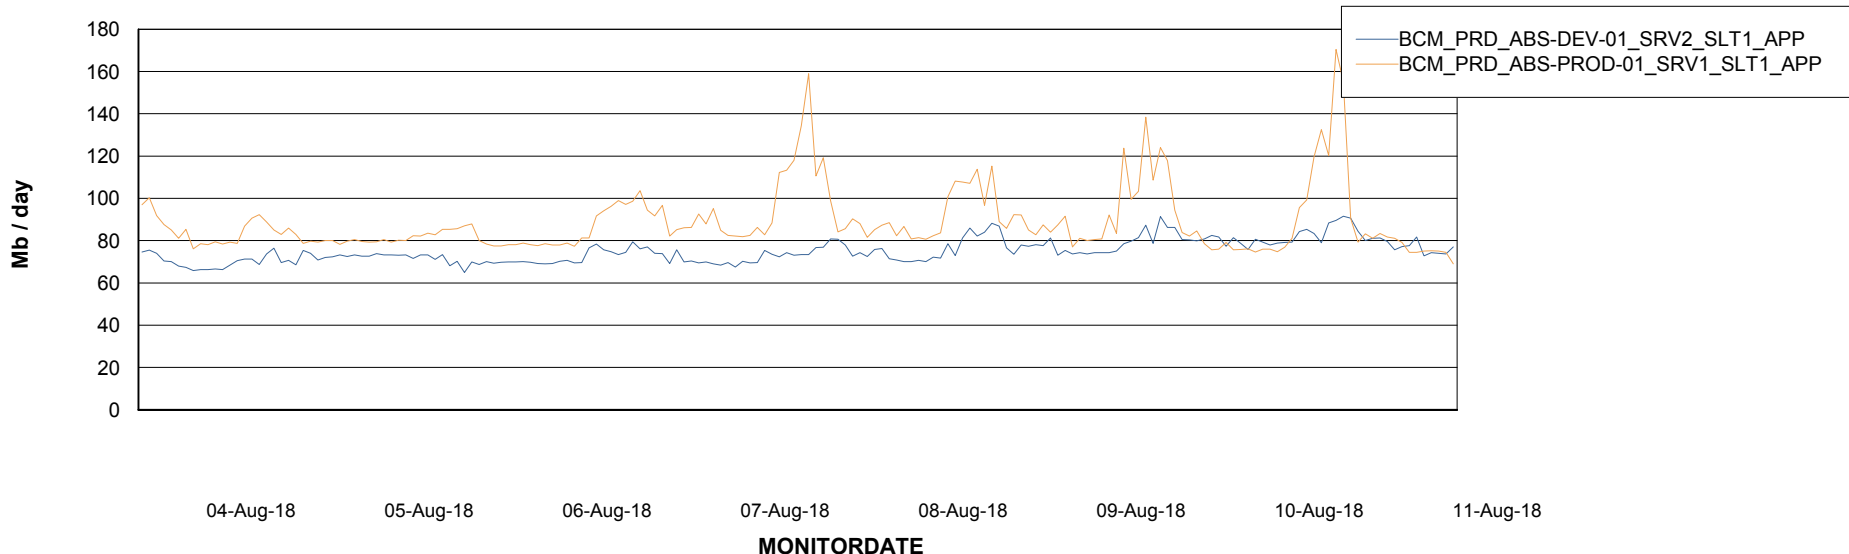

ABSSolute Application Server Services

Avg memory used per ABS Server Service