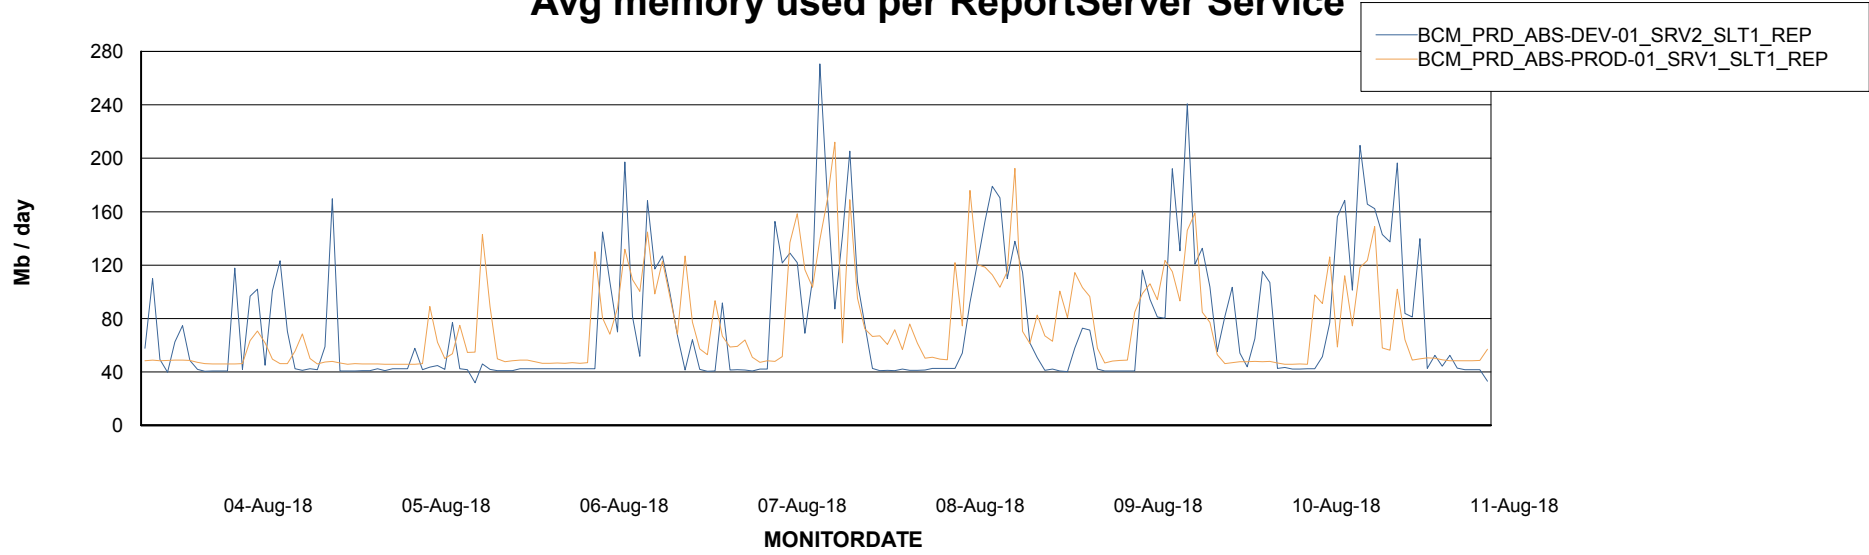

Avg memory used per ABS Server Service

Avg users per day per ABS server

Weekly SLA Customer Report

Customer BCM_Production
Database ID 81

ABSSolute Application ReportServer Services

Avg memory used per ReportServer Service