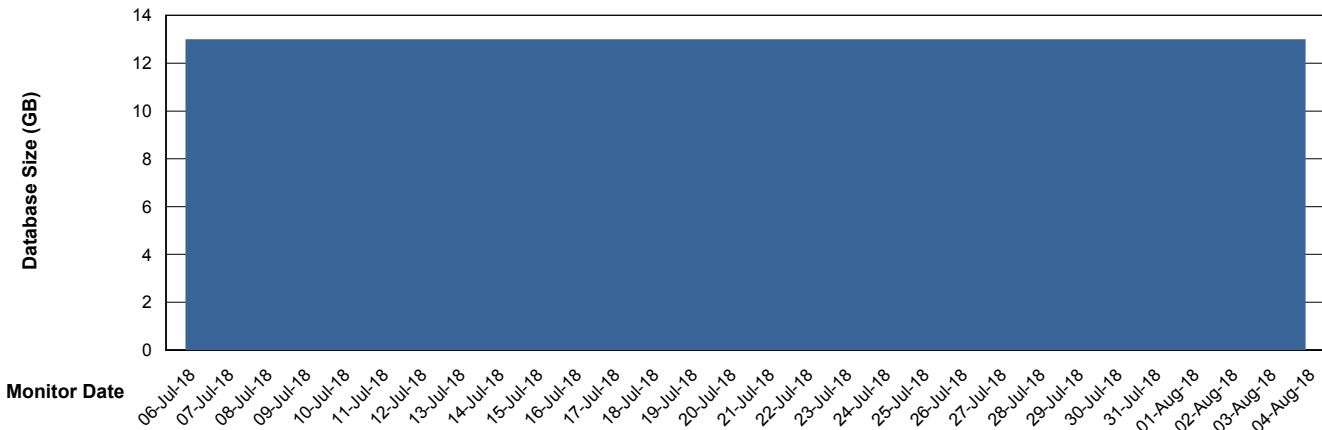

Weekly SLA Customer Report

Customer WBL_Production
Database ID 40

Database Performance WBLDB_Production

Weekly SLA Customer Report

Customer WBL_Production
Database ID 40

Database Performance WBLDB_Standby

Weekly SLA Customer Report

Customer WBL_Production
 Database ID 40

DATABASE SIZE WBLDB_Production

Database growth over last month

Database Tablespace WBLDB_Production

Date	Tablespace Name	Filesize (Gb)	Usedsize (Gb)	Percentage free
04-Aug-18	ABSDATA	6	5	17
	INDX	8	6	25
03-Aug-18	ABSDATA	6	5	17
	INDX	8	6	25
02-Aug-18	ABSDATA	6	5	17
	INDX	8	6	25
01-Aug-18	ABSDATA	6	5	17
	INDX	8	6	25
31-Jul-18	ABSDATA	6	5	17
	INDX	8	6	25
30-Jul-18	ABSDATA	6	5	17
	INDX	8	6	25
29-Jul-18	ABSDATA	6	5	17
	INDX	8	6	25