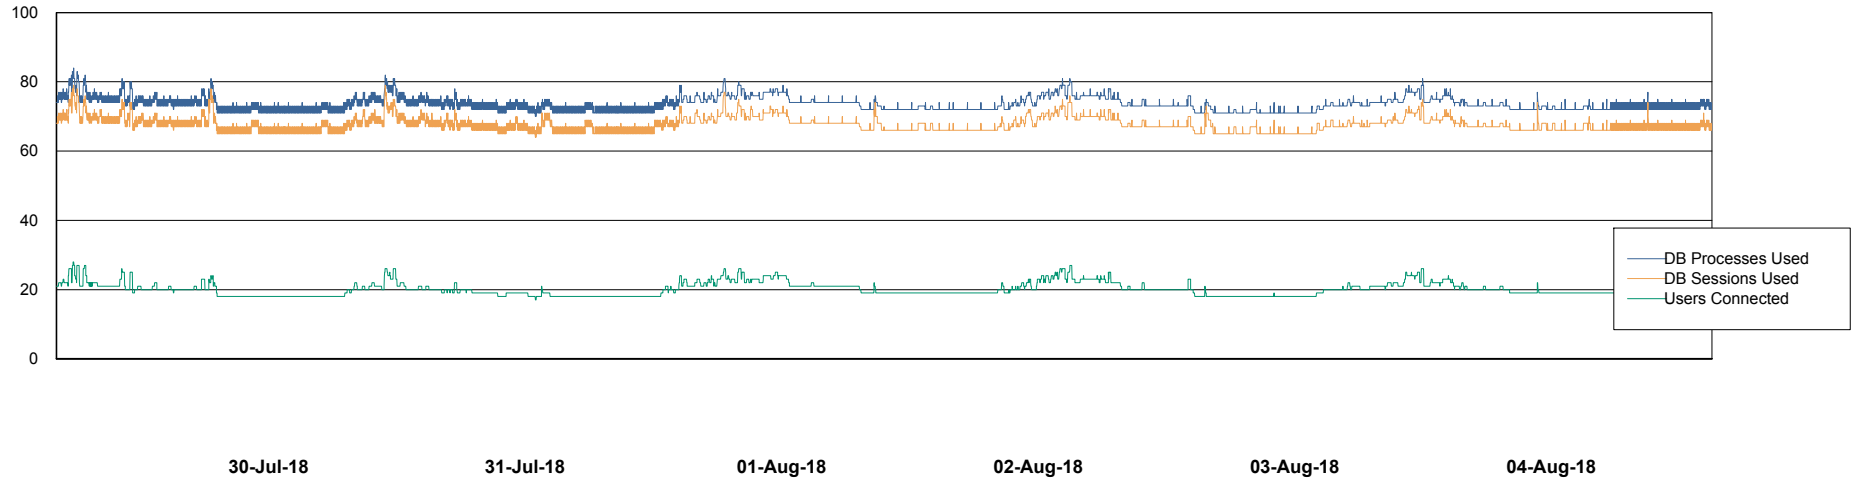

Harddisk Usage WBL_PRD_ORACLE2

	Free disk space on c: (%)	Total disk space on c: (Gb)	Free disk space on d: (%)	Total disk space on d: (Gb)	Free disk space on e: (%)	Total disk space on e: (Gb)	Free disk space on f: (%)	Total disk space on f: (Gb)
04-Aug-18	75	120	90	200	89	200	96	200
03-Aug-18	75	120	90	200	89	200	96	200
02-Aug-18	75	120	90	200	89	200	96	200
01-Aug-18	75	120	90	200	89	200	96	200
31-Jul-18	75	120	90	200	89	200	97	200
30-Jul-18	75	120	90	200	89	200	97	200
29-Jul-18	75	120	90	200	89	200	97	200

Weekly SLA Customer Report

Customer WBL_Production
Database ID 40

Database Performance WBLDB_Production

Weekly SLA Customer Report

Customer WBL_Production
Database ID 40

Database Performance WBLDB_Standby

Weekly SLA Customer Report