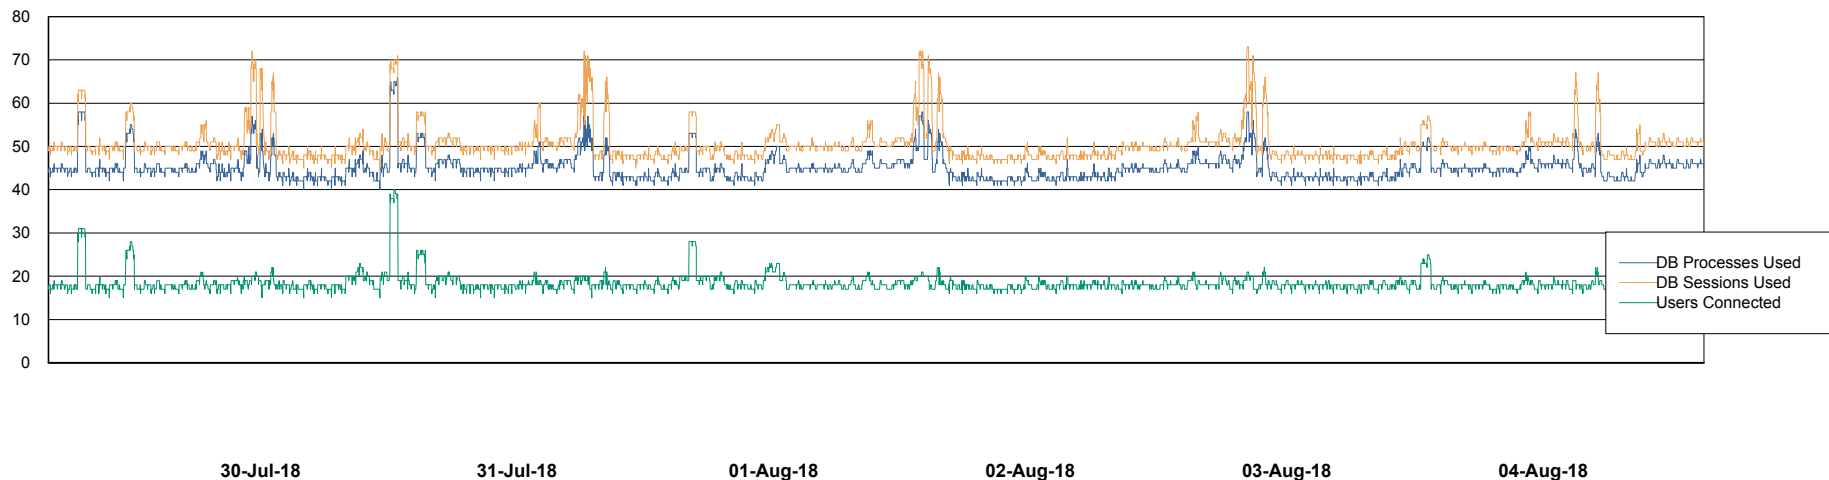

Database Performance VOSBIDB_Production