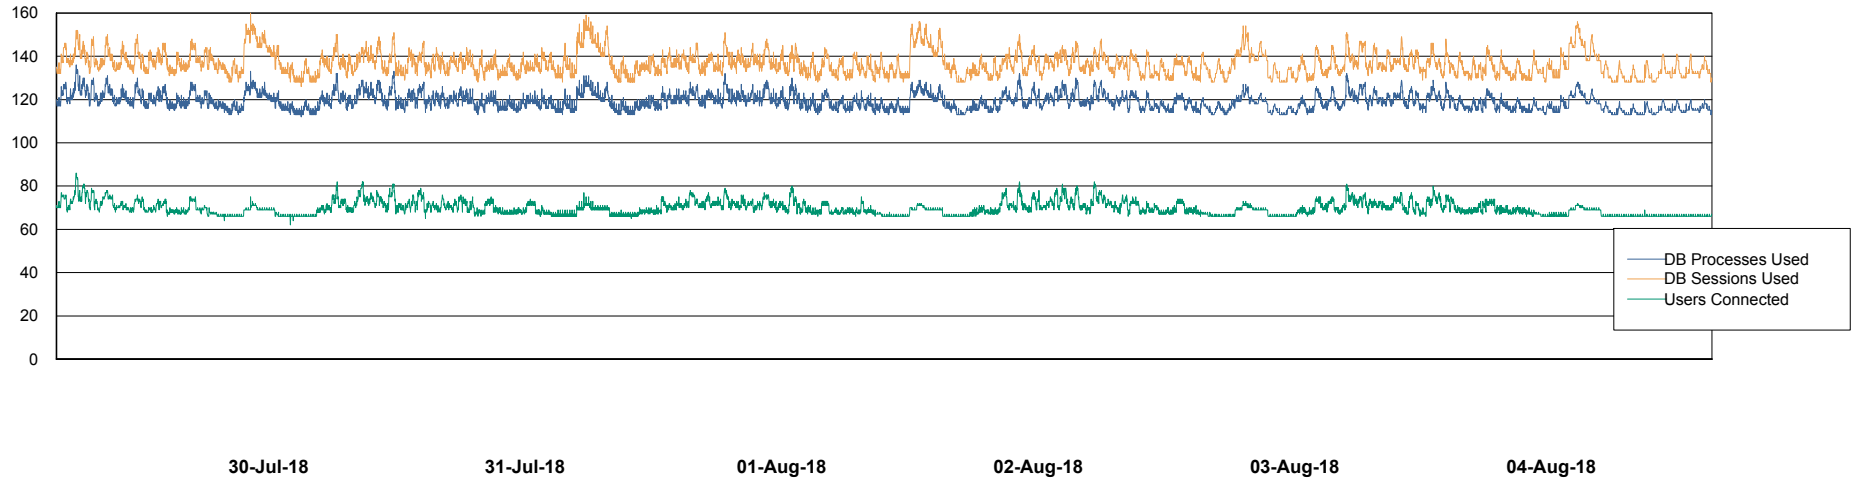

Weekly SLA Customer Report

Customer VOS_Production
Database ID 68

Database Performance VOSBIDB_Production

Weekly SLA Customer Report

Customer VOS_Production
Database ID 68

Database Performance VOSDB_Production

Weekly SLA Customer Report

Customer VOS_Production
Database ID 68

Database Performance VOSDB_Standby

Weekly SLA Customer Report

Customer VOS_Production
Database ID 68

DATABASE SIZE VOSBIDB_Production

Database growth over last month