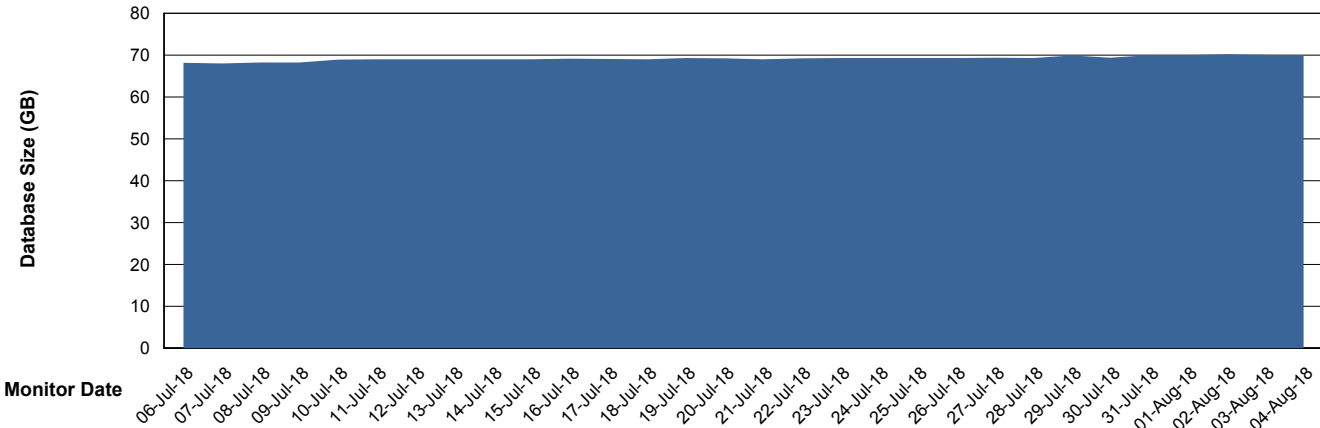

Weekly SLA Customer Report

Customer VOS_Production
Database ID 68

Database Performance VOSDB_Standby

Weekly SLA Customer Report

Customer VOS_Production
Database ID 68

DATABASE SIZE VOSBIDB_Production

Database growth over last month

DATABASE SIZE VOSDB_Production

Database growth over last month

Weekly SLA Customer Report

Customer VOS_Production
 Database ID 68

Database Tablespace VOSBIDB_Production

Date	Tablespace Name	Filesize (Gb)	Usedsize (Gb)	Percentage free
04-Aug-18	ABSDATA	33	27	18
	INDX	44	39	11
03-Aug-18	ABSDATA	33	27	18
	INDX	44	39	11
02-Aug-18	ABSDATA	33	27	18
	INDX	44	39	11
01-Aug-18	ABSDATA	33	27	18
	INDX	44	39	11
31-Jul-18	ABSDATA	33	27	18
	INDX	44	39	11
30-Jul-18	ABSDATA	33	27	18
	INDX	44	39	11
29-Jul-18	ABSDATA	33	27	18
	INDX	44	39	11