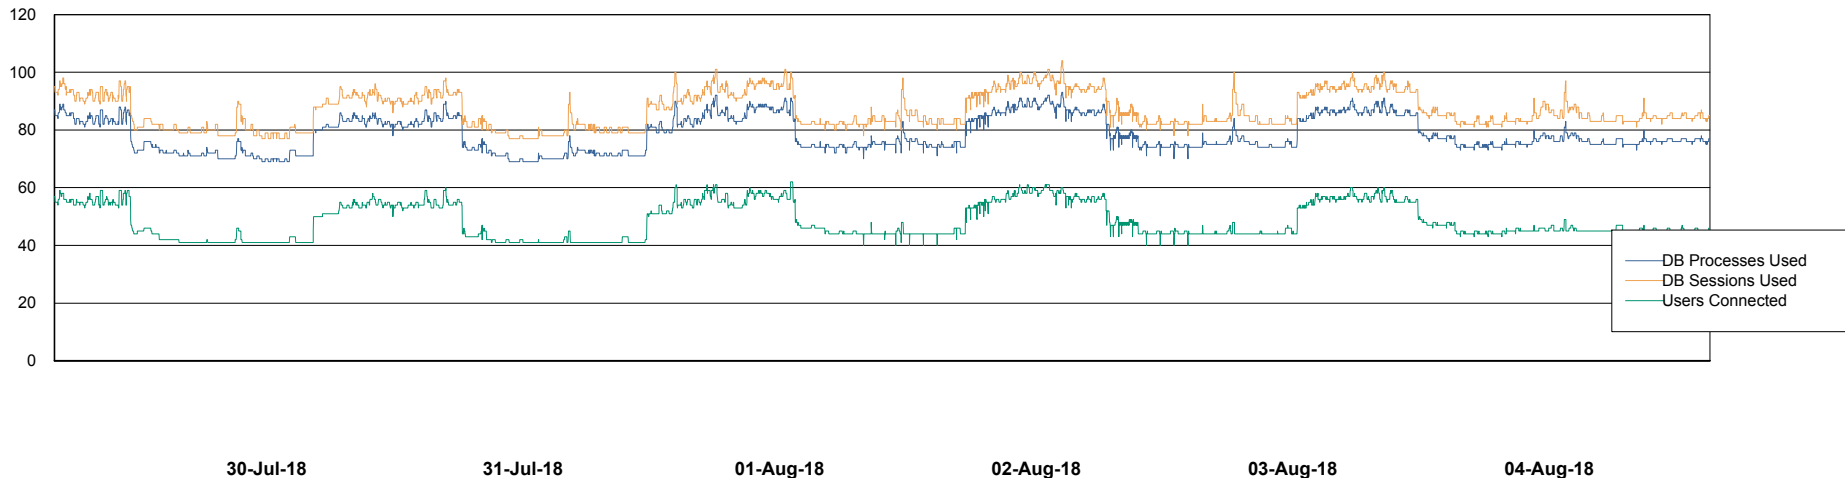

Harddisk Usage VEN_PRD_ORACLE2

	Free disk space on c: (%)	Free disk space on d: (%)	Free disk space on e: (%)
04-Aug-18	33	48	39
03-Aug-18	33	48	40
02-Aug-18	33	48	40
01-Aug-18	33	48	40
31-Jul-18	33	48	40
30-Jul-18	33	48	40
29-Jul-18	33	48	40

Weekly SLA Customer Report

Customer VEN_Production
Database ID 35

Database Performance VENDB_Production

Weekly SLA Customer Report

Customer VEN_Production
Database ID 35

Database Performance VENDB_Standby

Weekly SLA Customer Report