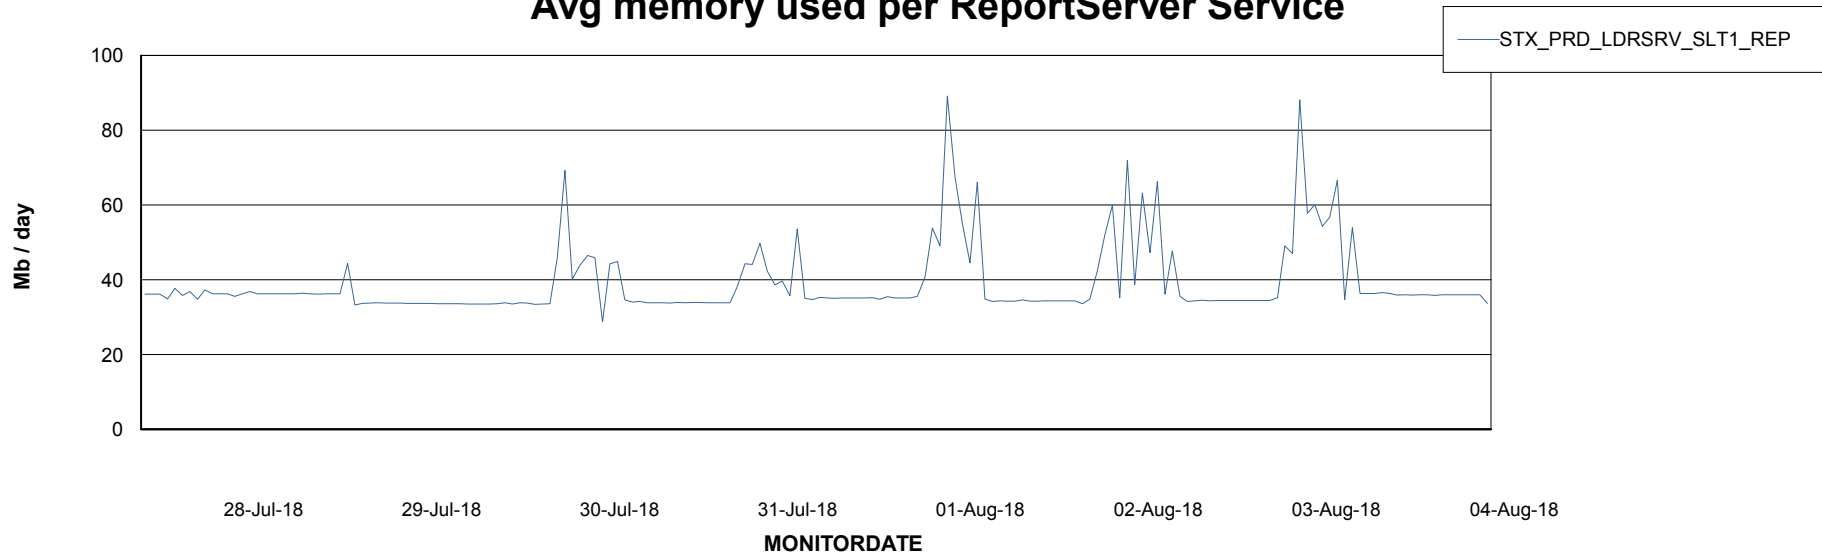

ABSSolute Application ReportServer Services

Avg memory used per ReportServer Service