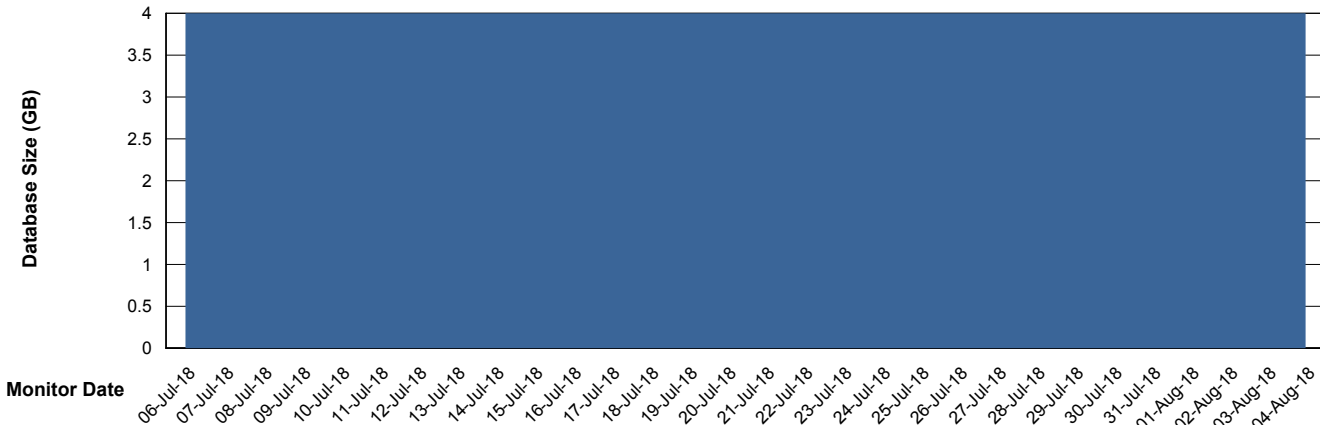

Weekly SLA Customer Report

Customer STX_Production
Database ID 71

Database Performance STXDB_Production

Weekly SLA Customer Report

Customer STX_Production
 Database ID 71

DATABASE SIZE STXDB_Production

Database growth over last month

Database Tablespace STXDB_Production

Date	Tablespace Name	Filesize (Gb)	Usedsize (Gb)	Percentage free
04-Aug-18	ABSDATA	5	4	20
	INDX	1	0	100
03-Aug-18	ABSDATA	5	4	20
	INDX	1	0	100
02-Aug-18	ABSDATA	4	3	25
	INDX	1	0	100
01-Aug-18	ABSDATA	4	3	25
	INDX	1	0	100
31-Jul-18	ABSDATA	4	3	25
	INDX	1	0	100
30-Jul-18	ABSDATA	4	3	25
	INDX	1	0	100
29-Jul-18	ABSDATA	4	3	25
	INDX	1	0	100