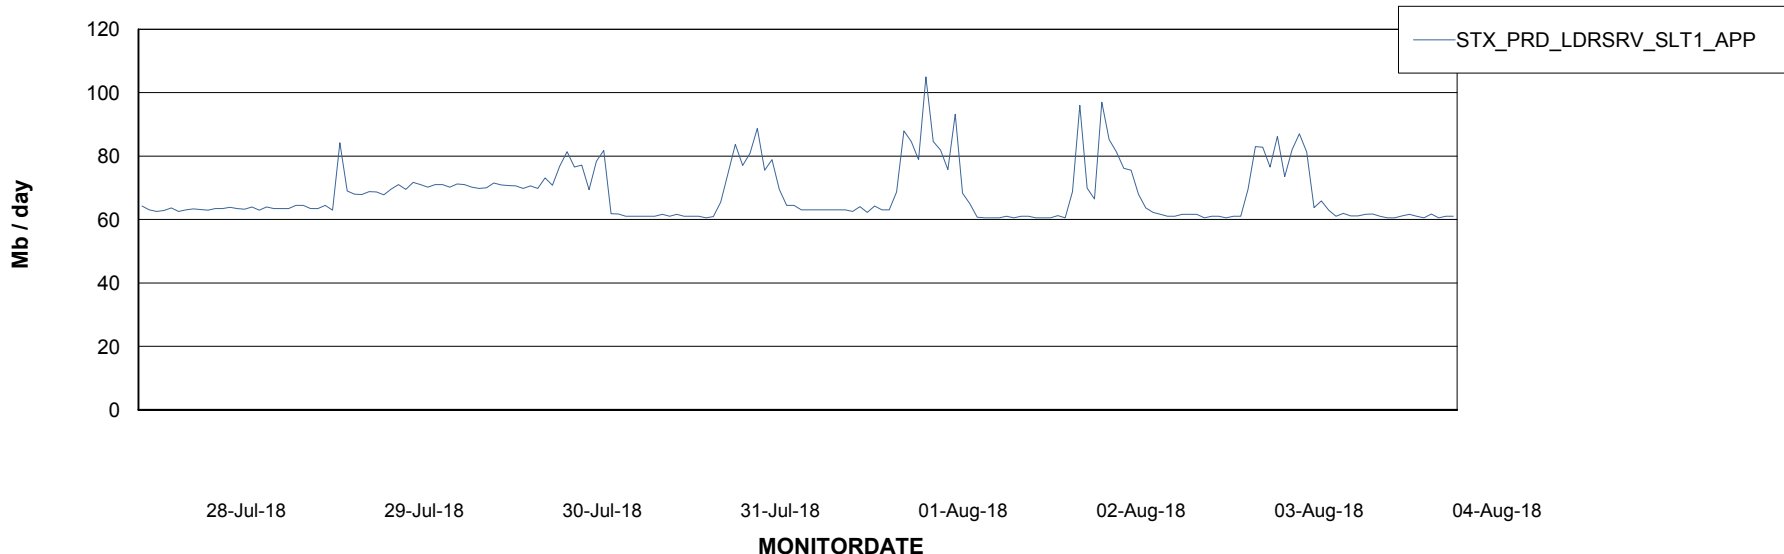

ABSSolute Application Server Services

Avg memory used per ABS Server Service