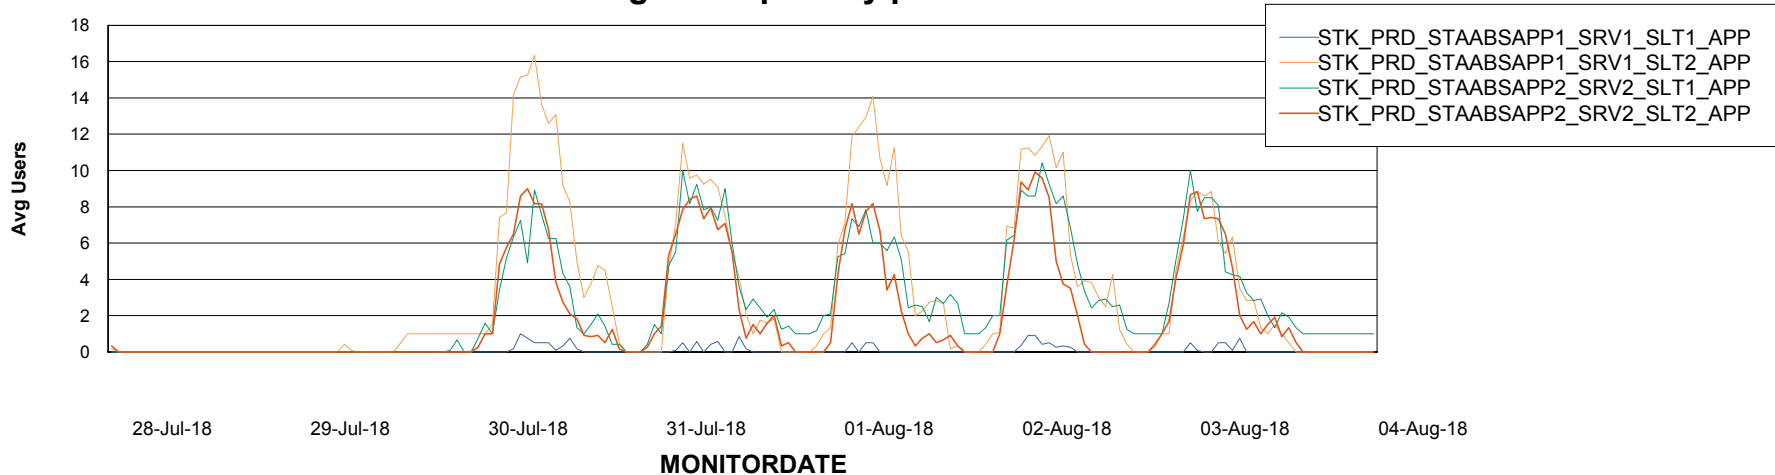

Weekly SLA Customer Report

Customer STK_Production
Database ID 82

ABSolute Application Server Services

Avg memory used per ABS Server Service

Avg users per day per ABS server

Weekly SLA Customer Report

Customer STK_Production
Database ID 82