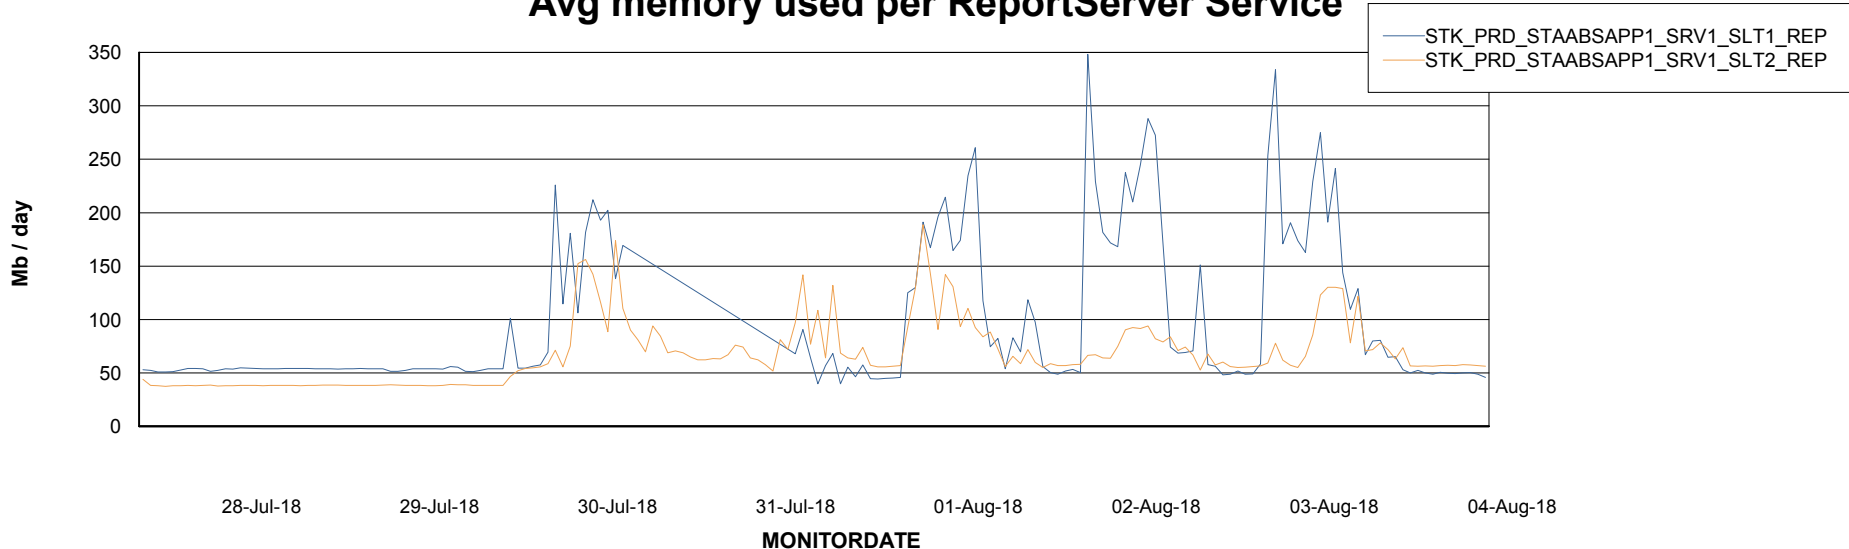

ABSSolute Application ReportServer Services

Avg memory used per ReportServer Service