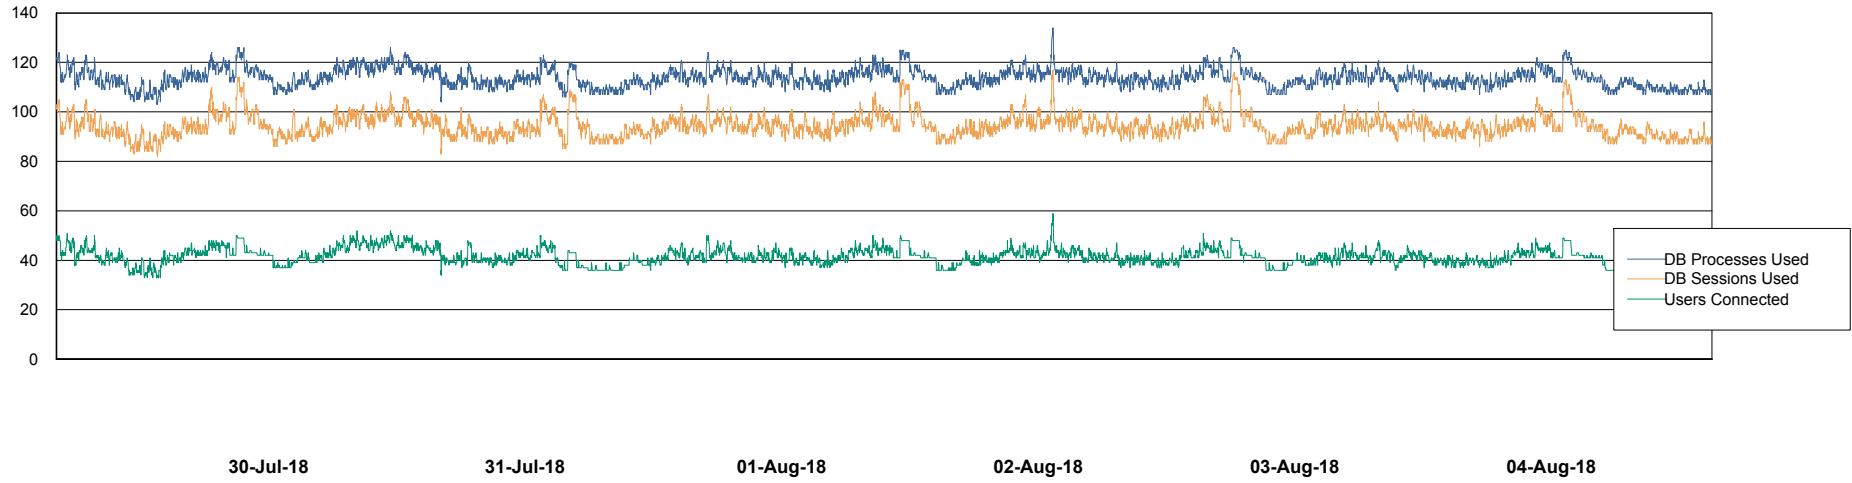

Database Performance STKDB_ABS1 Production Database