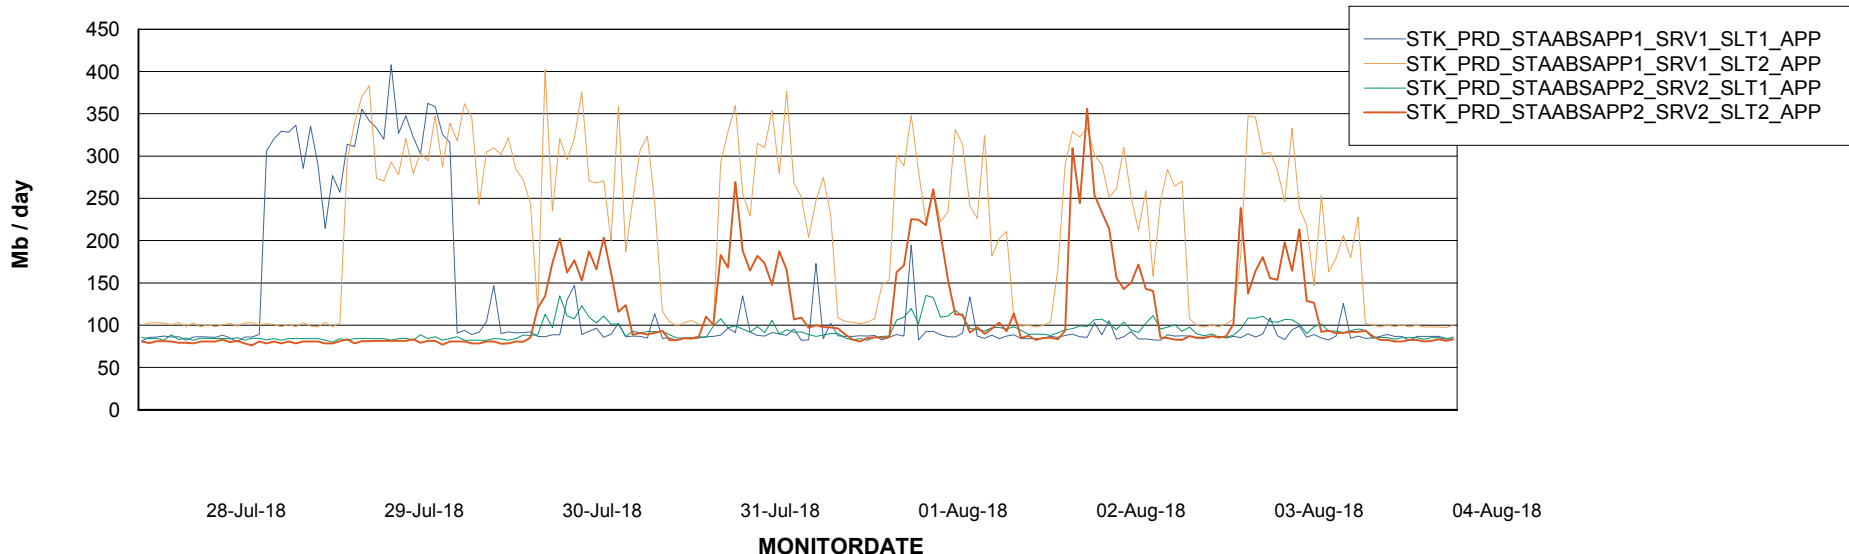

ABSolute Application Server Services

Avg memory used per ABS Server Service