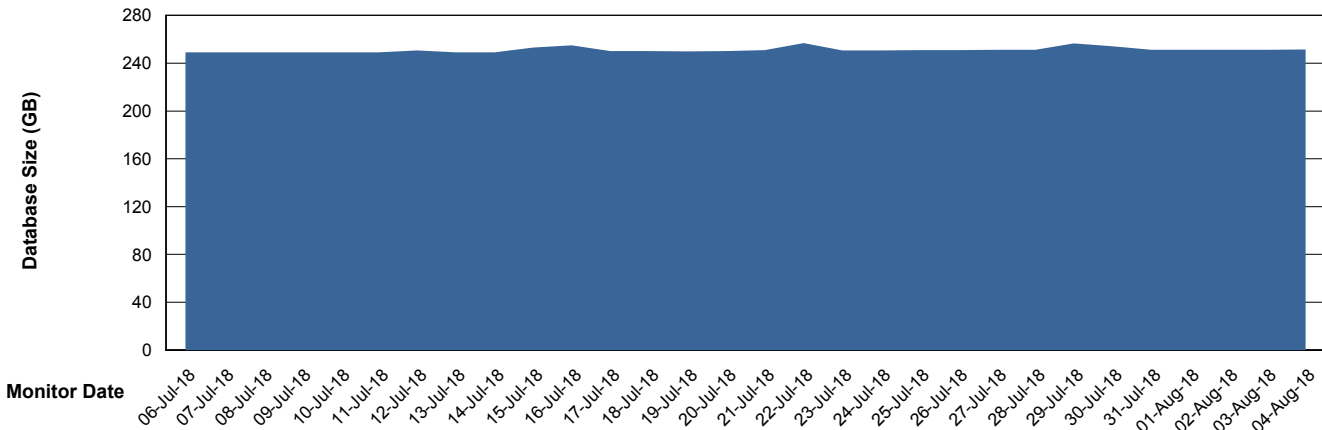

Weekly SLA Customer Report

Customer STK_Production
Database ID 82

Database Performance STKDB_ABS1 Production Database

Weekly SLA Customer Report

Customer STK_Production
Database ID 82

Database Performance STKDB_ABS1SB Standby Database

Weekly SLA Customer Report

Customer STK_Production
 Database ID 82

DATABASE SIZE STKDB_ABS1 Production Database

Database growth over last month

Database Tablespace STKDB_ABS1 Production Database

Date	Tablespace Name	Filesize (Gb)	Usedsize (Gb)	Percentage free
04-Aug-18	ABSDATA	179	128	28
	INDX	140	119	15
03-Aug-18	ABSDATA	179	128	28
	INDX	140	119	15
02-Aug-18	ABSDATA	179	128	28
	INDX	140	119	15
01-Aug-18	ABSDATA	179	128	28
	INDX	140	119	15
31-Jul-18	ABSDATA	179	128	28
	INDX	140	119	15
30-Jul-18	ABSDATA	179	128	28
	INDX	140	119	15
29-Jul-18	ABSDATA	179	128	28
	INDX	140	119	15