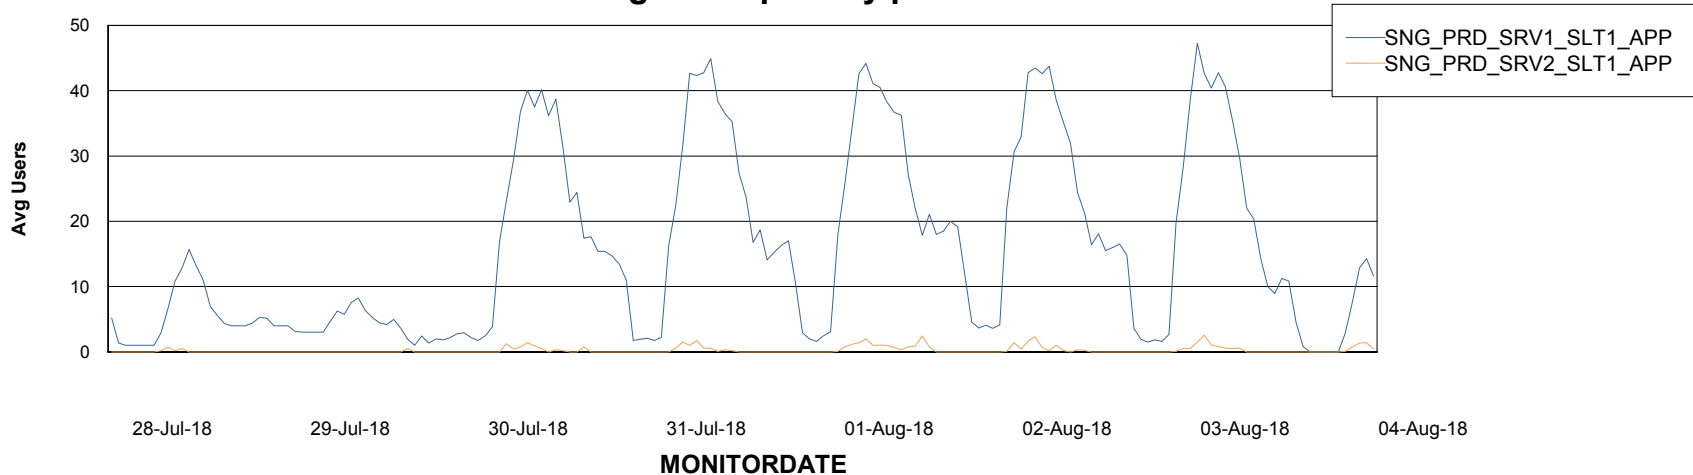

Database Tablespace SNGDB_Production

Date	Tablespace Name	Filesize (Gb)	Usedsize (Gb)	Percentage free
04-Aug-18	ABSDATA	18	15	17
	INDX	54	45	17
03-Aug-18	ABSDATA	18	15	17
	INDX	54	45	17
02-Aug-18	ABSDATA	18	15	17
	INDX	54	45	17
01-Aug-18	ABSDATA	18	15	17
	INDX	54	45	17
31-Jul-18	ABSDATA	18	15	17
	INDX	54	45	17
30-Jul-18	ABSDATA	18	15	17
	INDX	54	45	17
29-Jul-18	ABSDATA	18	15	17
	INDX	54	45	17

Weekly SLA Customer Report

Customer SNG_Production
Database ID 70

ABSSolute Application Server Services

Avg memory used per ABS Server Service

Avg users per day per ABS server

Weekly SLA Customer Report

Customer SNG_Production
Database ID 70