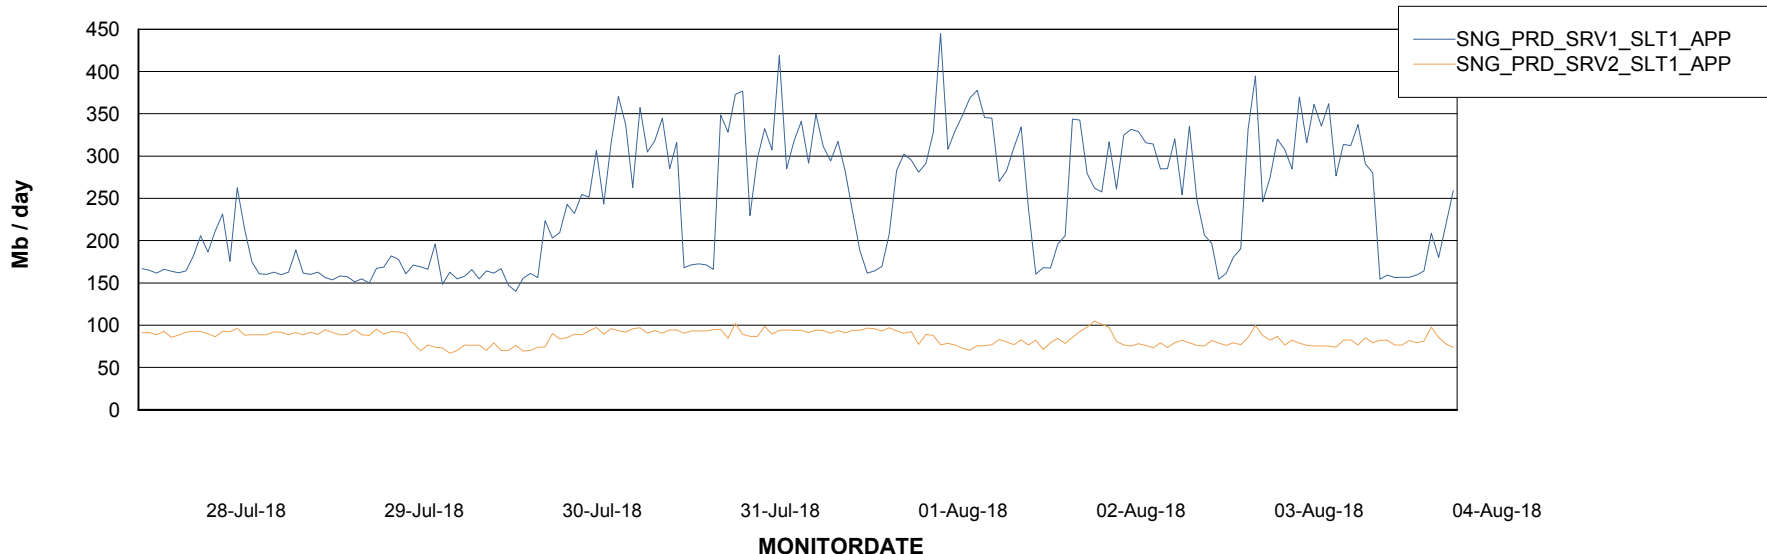

ABSSolute Application Server Services

Avg memory used per ABS Server Service