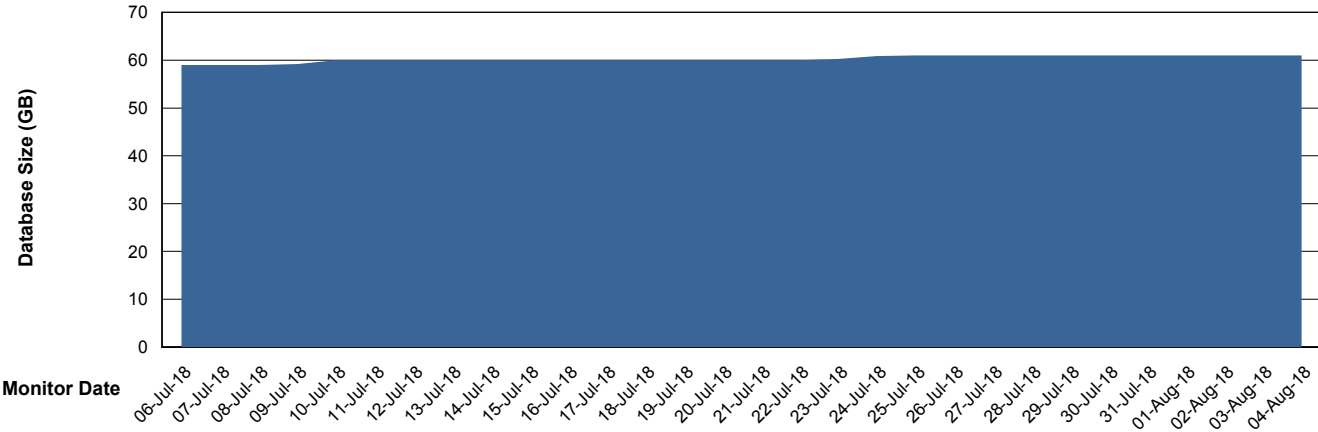

Weekly SLA Customer Report

Customer SNG_Production
Database ID 70

Database Performance SNGDB_Production

Weekly SLA Customer Report

Customer SNG_Production
 Database ID 70

DATABASE SIZE SNGDB_Production

Database growth over last month

Database Tablespace SNGDB_Production

Date	Tablespace Name	Filesize (Gb)	Usedsize (Gb)	Percentage free
04-Aug-18	ABSDATA	18	15	17
	INDX	54	45	17
03-Aug-18	ABSDATA	18	15	17
	INDX	54	45	17
02-Aug-18	ABSDATA	18	15	17
	INDX	54	45	17
01-Aug-18	ABSDATA	18	15	17
	INDX	54	45	17
31-Jul-18	ABSDATA	18	15	17
	INDX	54	45	17
30-Jul-18	ABSDATA	18	15	17
	INDX	54	45	17
29-Jul-18	ABSDATA	18	15	17
	INDX	54	45	17