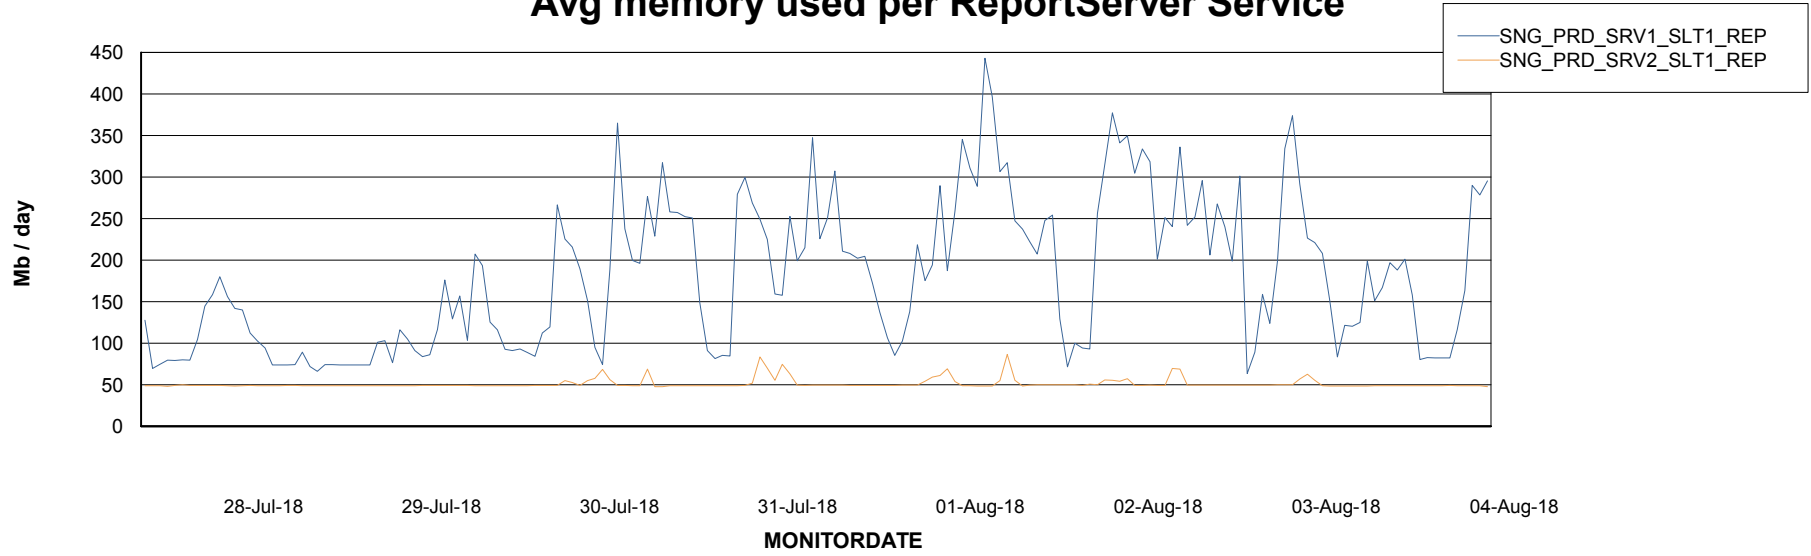

ABSSolute Application ReportServer Services

Avg memory used per ReportServer Service