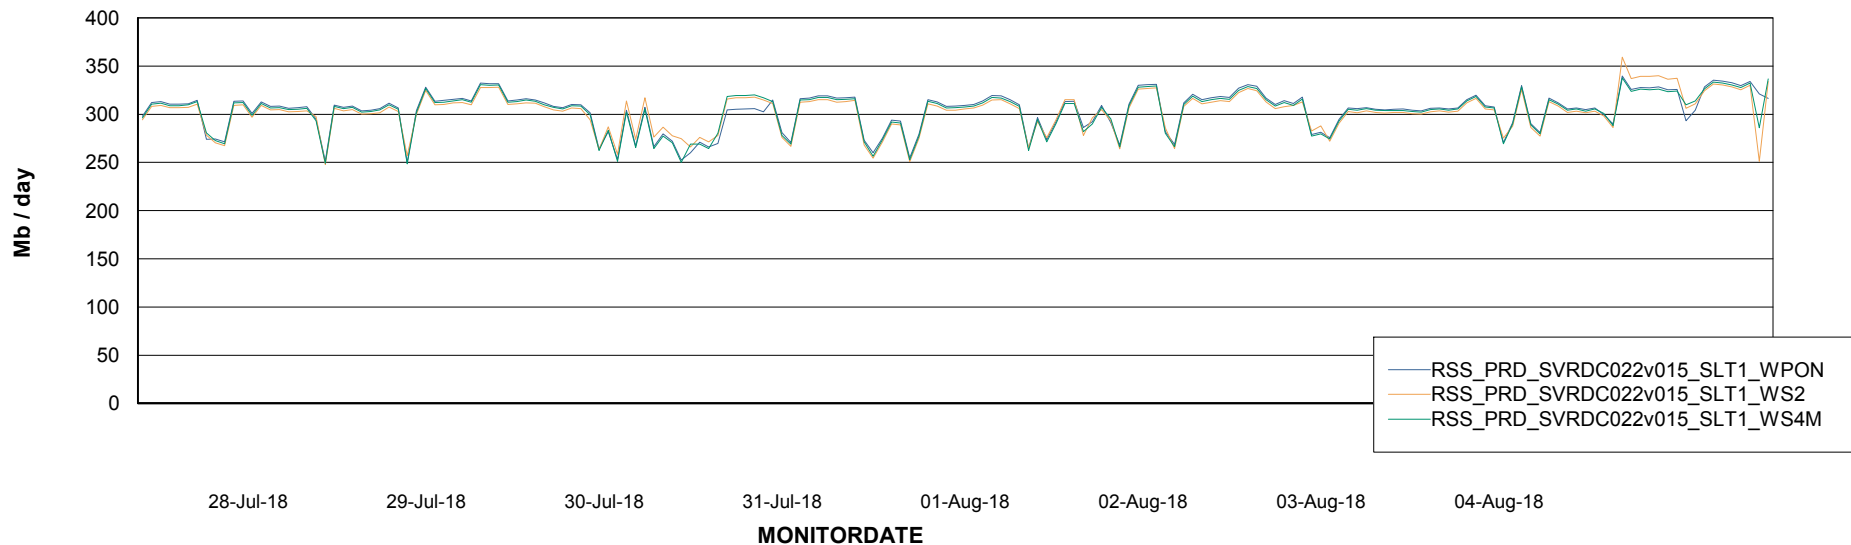

ABSSolute Web Component Services

Avg memory used per ABS Web component