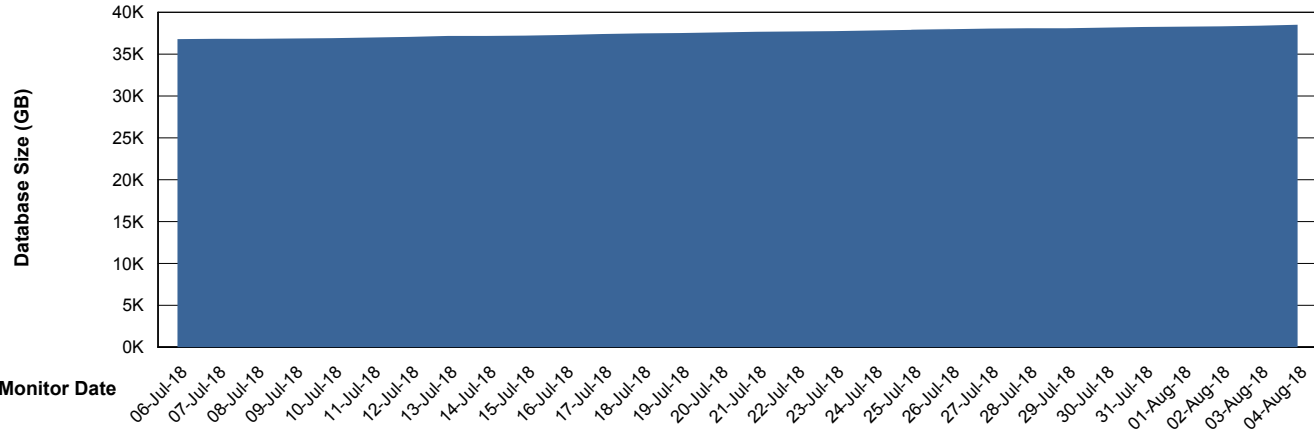

DATABASE SIZE RSSDB_Production

Database growth over last month

Database Tablespace RSSDB_Production

Date	Tablespace Name	Filesize (Gb)	Usedsize (Gb)	Percentage free
04-Aug-18	ABSDATA	20,000	16,336	18
	INDX	24,500	21,057	14
03-Aug-18	ABSDATA	20,000	16,334	18
	INDX	24,500	20,760	15
02-Aug-18	ABSDATA	20,000	16,318	18
	INDX	24,500	20,716	15
01-Aug-18	ABSDATA	20,000	16,304	18
	INDX	24,500	20,684	16
31-Jul-18	ABSDATA	20,000	16,293	19
	INDX	24,500	20,656	16
30-Jul-18	ABSDATA	20,000	16,292	19
	INDX	24,500	20,621	16
29-Jul-18	ABSDATA	20,000	16,202	19
	INDX	24,500	20,589	16