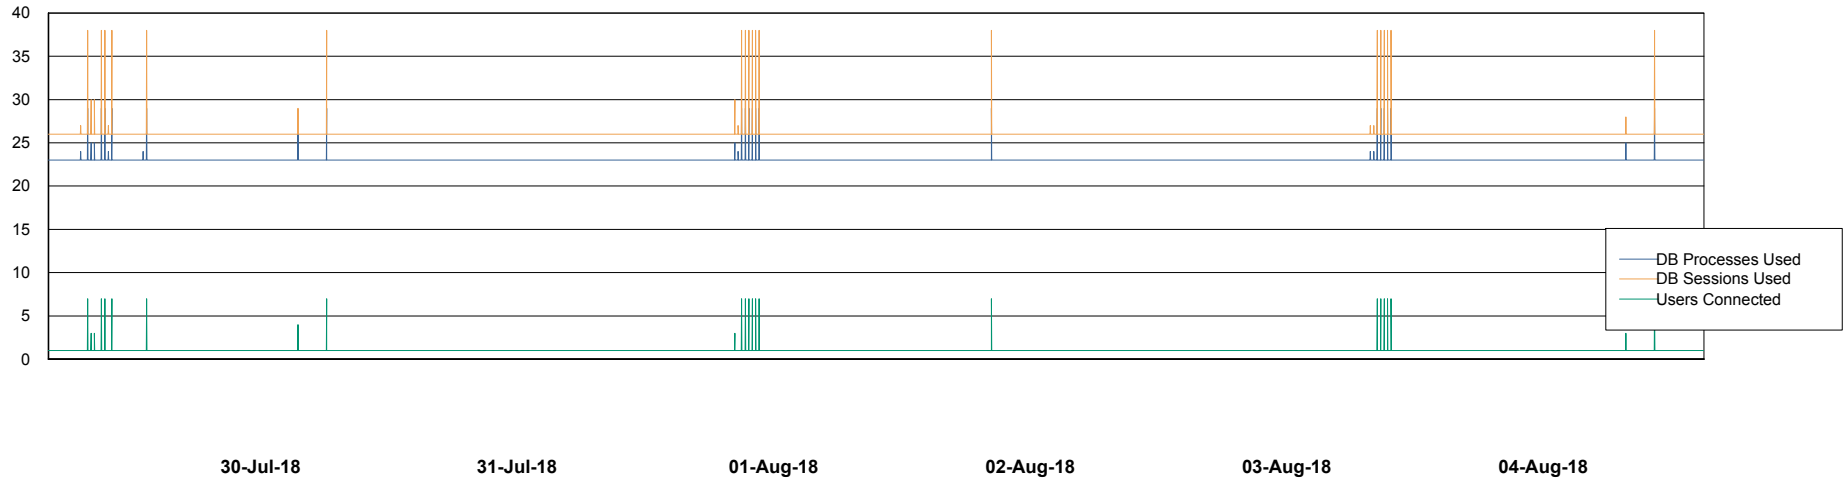

Weekly SLA Customer Report

Customer RSS Production
Database ID 52

Database Performance RSSDB_Production

Weekly SLA Customer Report

Customer RSS Production
Database ID 52

Database Performance RSSDB_Standby

Weekly SLA Customer Report