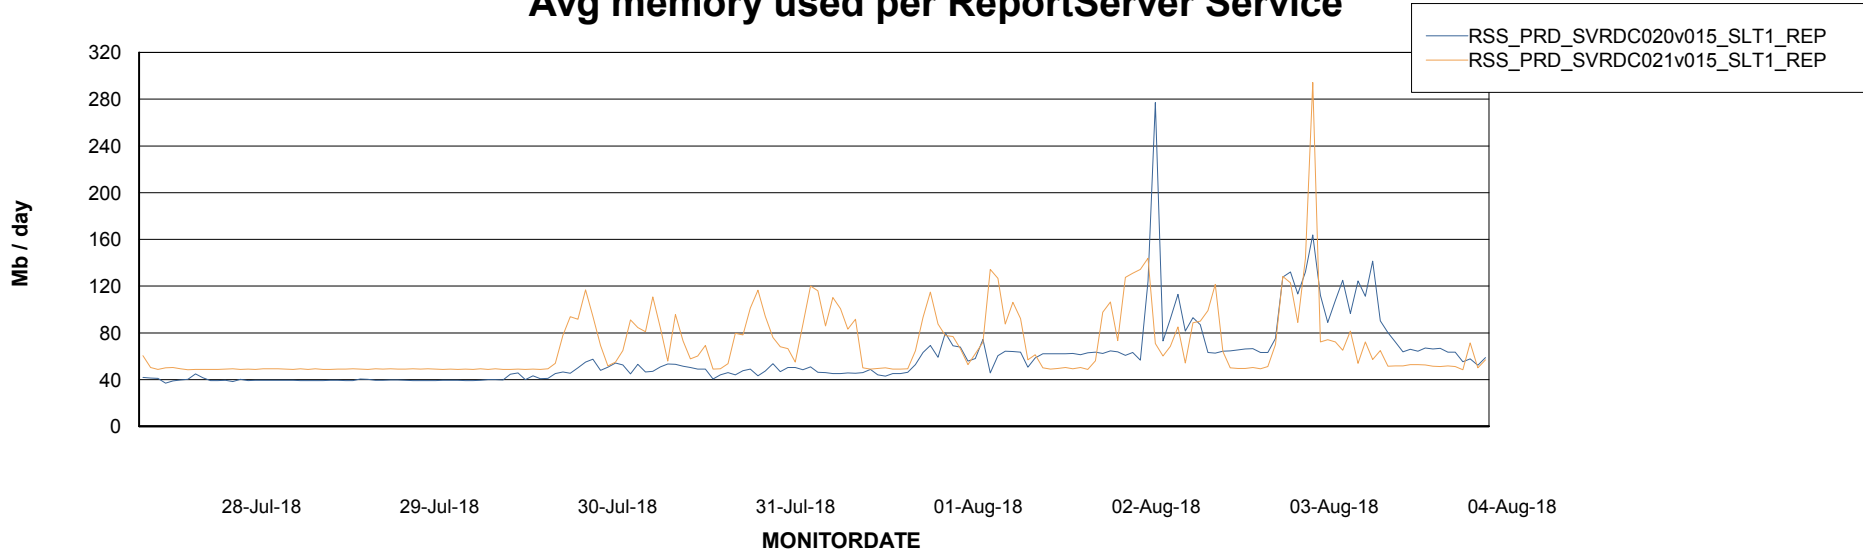

Avg memory used per ABS Server Service

Avg users per day per ABS server

Weekly SLA Customer Report

Customer RSS Production
Database ID 52

ABSSolute Application ReportServer Services

Avg memory used per ReportServer Service