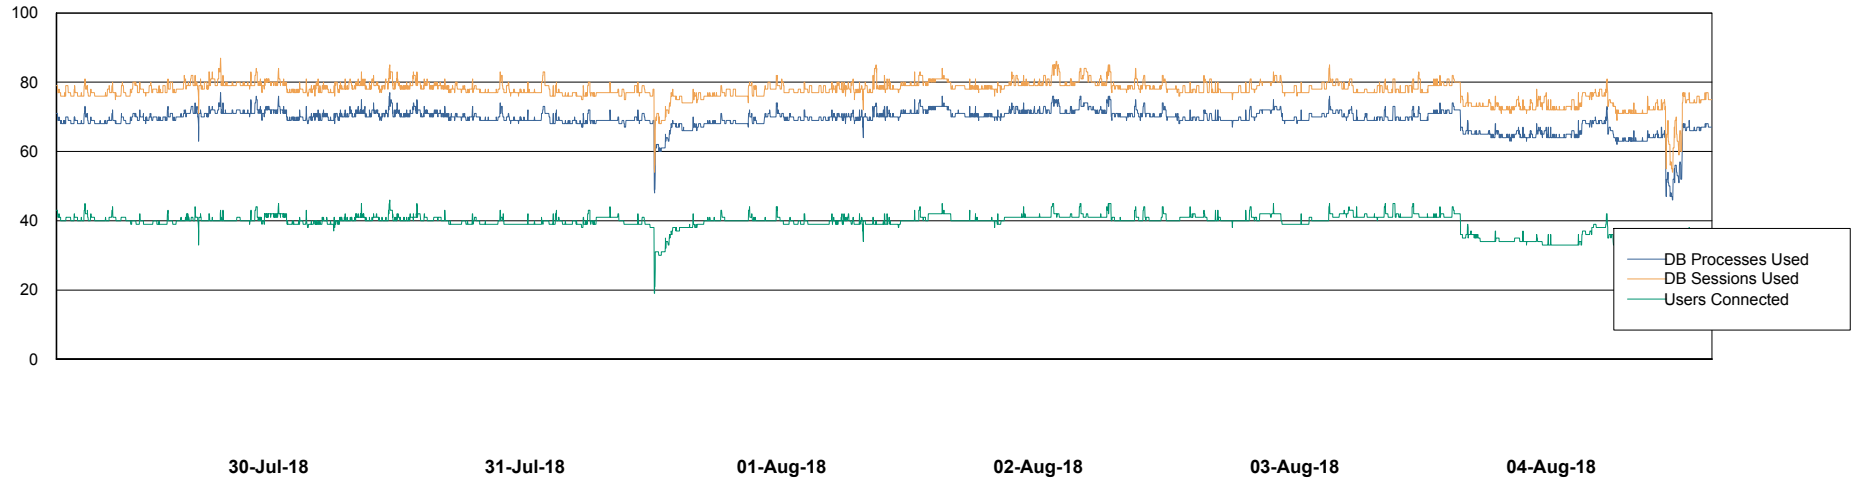

Database Performance RSSDB_Production