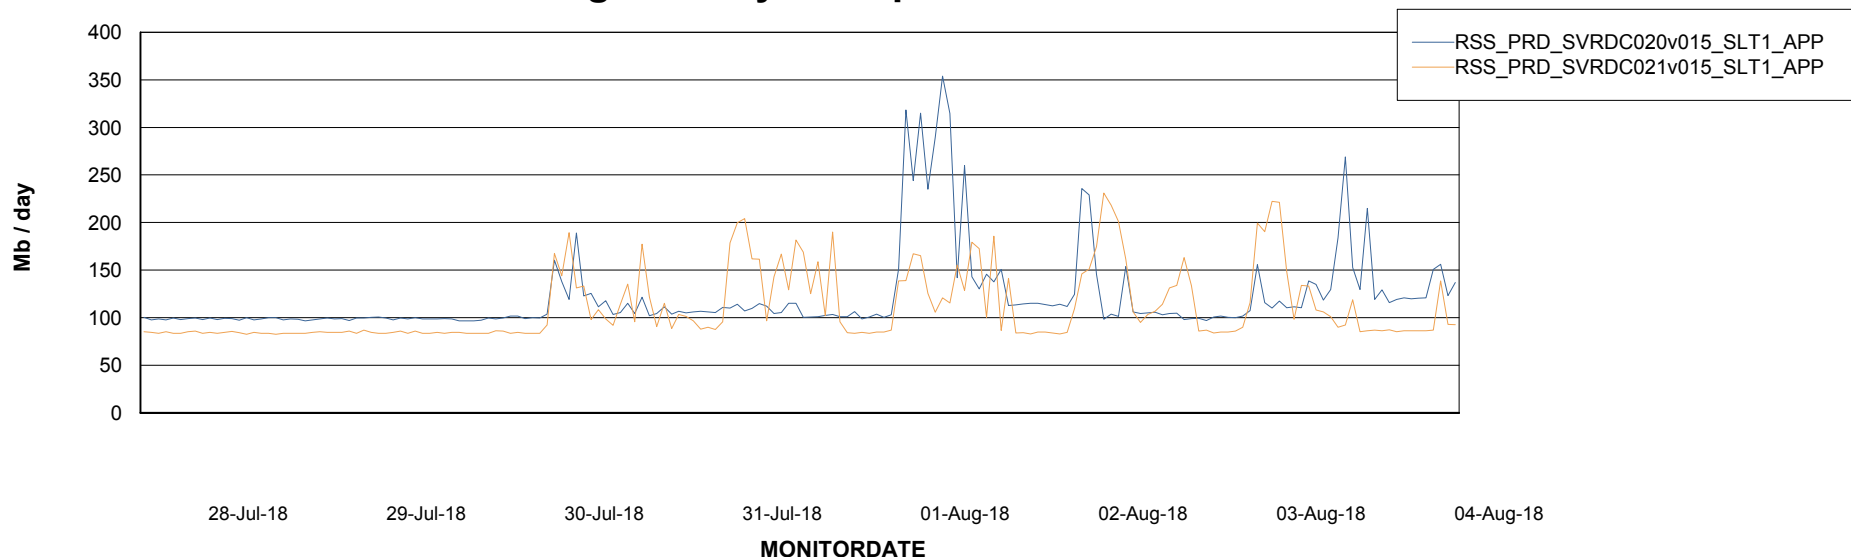

ABSolute Application Server Services

Avg memory used per ABS Server Service