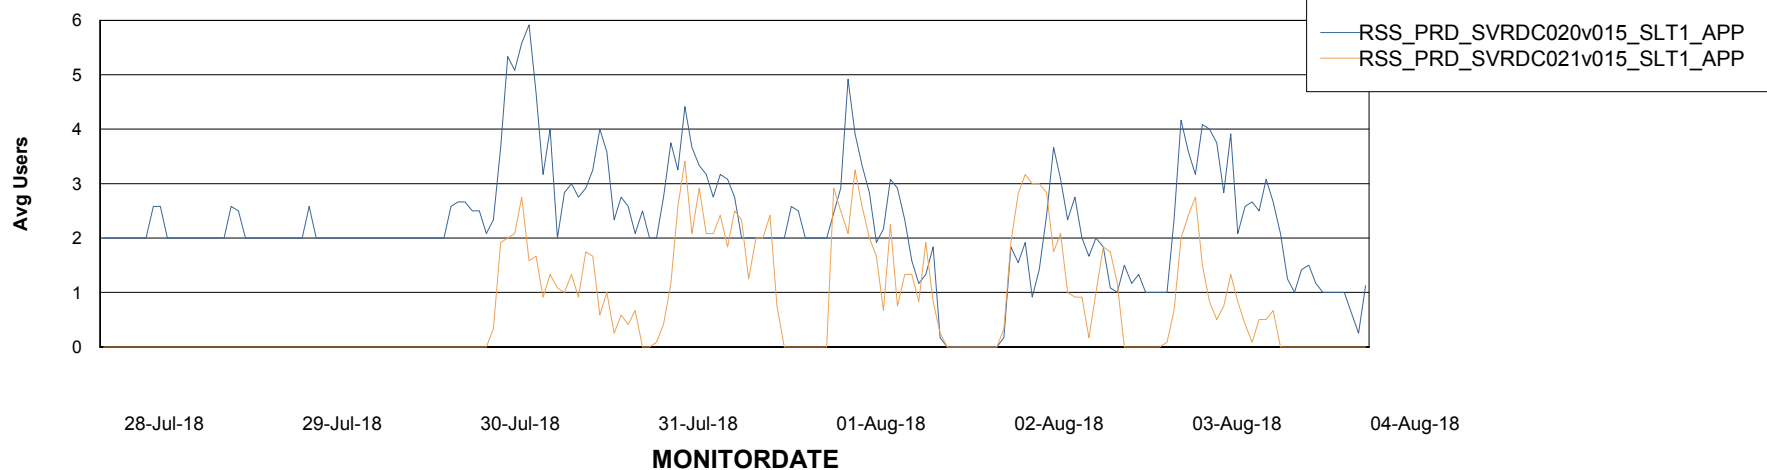

Avg users per day per ABS server