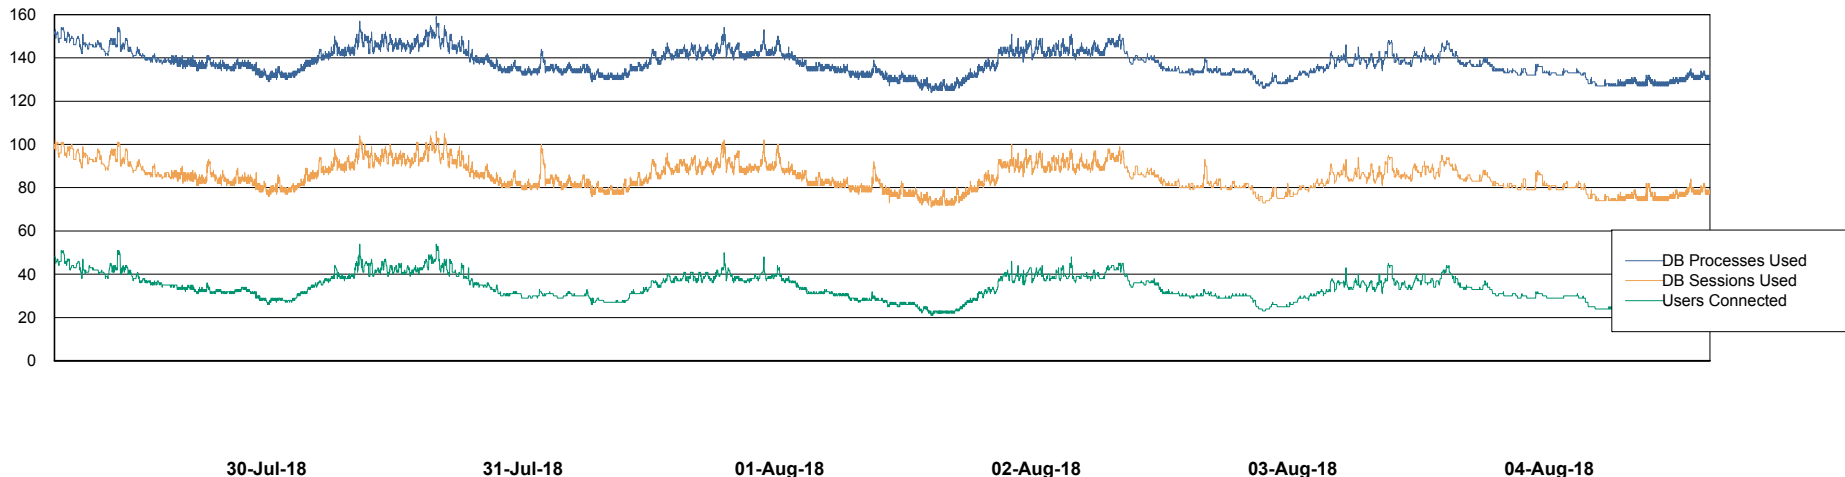

Harddisk Usage RFL_STB

| | Free disk space on c: (%) | Total disk space on c: (Gb) | Free disk space on d: (%) | Total disk space on d: (Gb) | Free disk space on e: (%) | Total disk space on e: (Gb) | Free disk space on f: (%) | Total disk space on f: (Gb) |
|-----------|---------------------------|-----------------------------|---------------------------|-----------------------------|---------------------------|-----------------------------|---------------------------|-----------------------------|
| 04-Aug-18 | 58 | 195 | 83 | 559 | 65 | 559 | 90 | 363 |
| 03-Aug-18 | 58 | 195 | 83 | 559 | 65 | 559 | 89 | 363 |
| 02-Aug-18 | 58 | 195 | 83 | 559 | 65 | 559 | 88 | 363 |
| 01-Aug-18 | 58 | 195 | 83 | 559 | 65 | 559 | 88 | 363 |
| 31-Jul-18 | 58 | 195 | 83 | 559 | 65 | 559 | 89 | 363 |
| 30-Jul-18 | 58 | 195 | 83 | 559 | 65 | 559 | 89 | 363 |
| 29-Jul-18 | 58 | 195 | 83 | 559 | 65 | 559 | 89 | 363 |

Weekly SLA Customer Report

Customer RFL_Production
Database ID 36

Database Performance RFLDB_Production

Weekly SLA Customer Report

Customer RFL_Production
Database ID 36

Database Performance RFLDB_Standby

Weekly SLA Customer Report