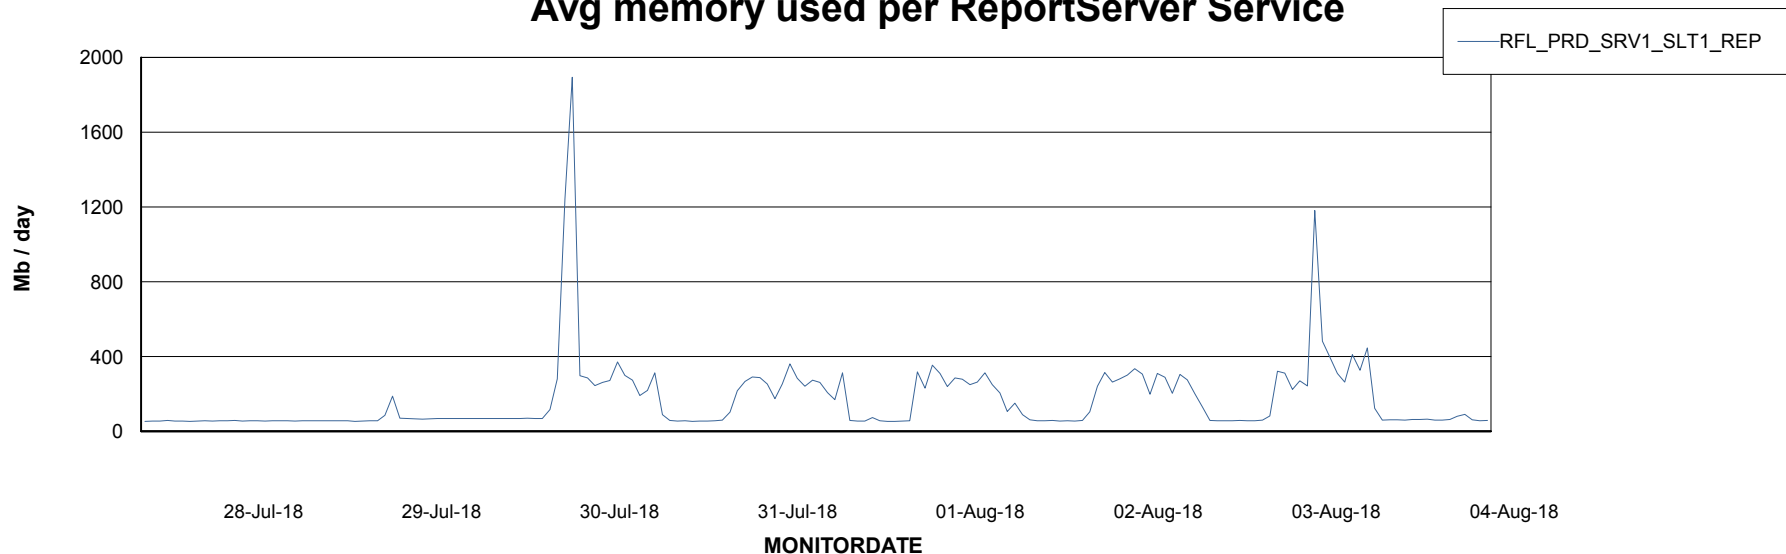

Avg memory used per ABS Server Service

Avg users per day per ABS server

Weekly SLA Customer Report

Customer RFL_Production
Database ID 36

ABSSolute Application ReportServer Services

Avg memory used per ReportServer Service