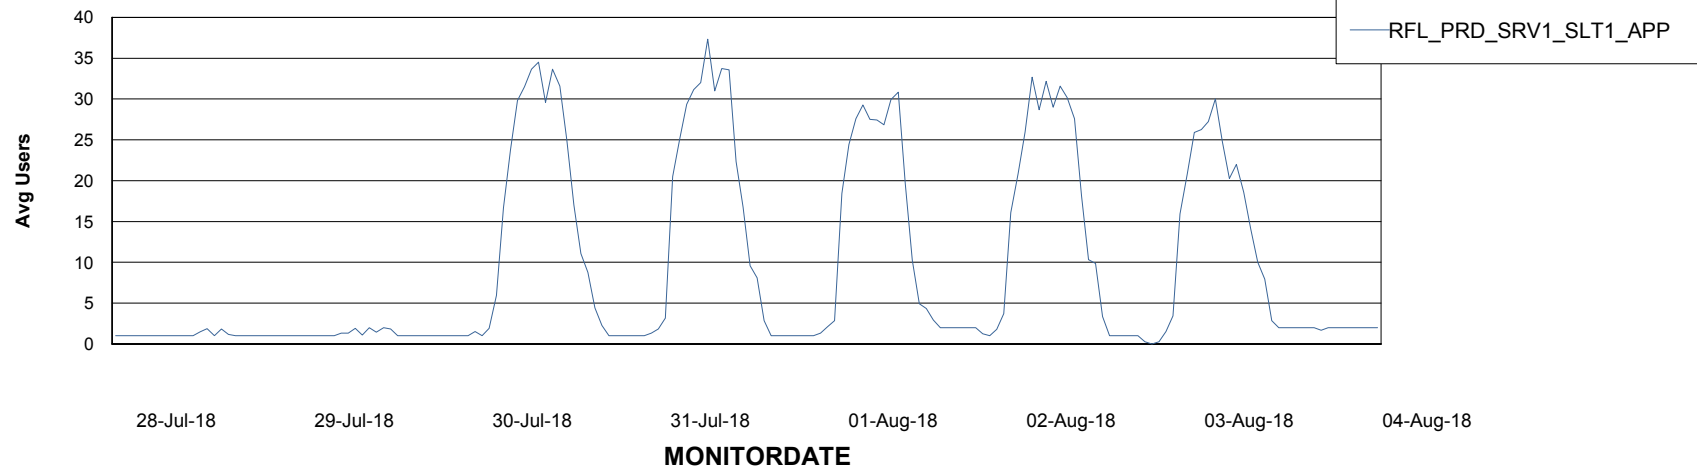

Avg users per day per ABS server