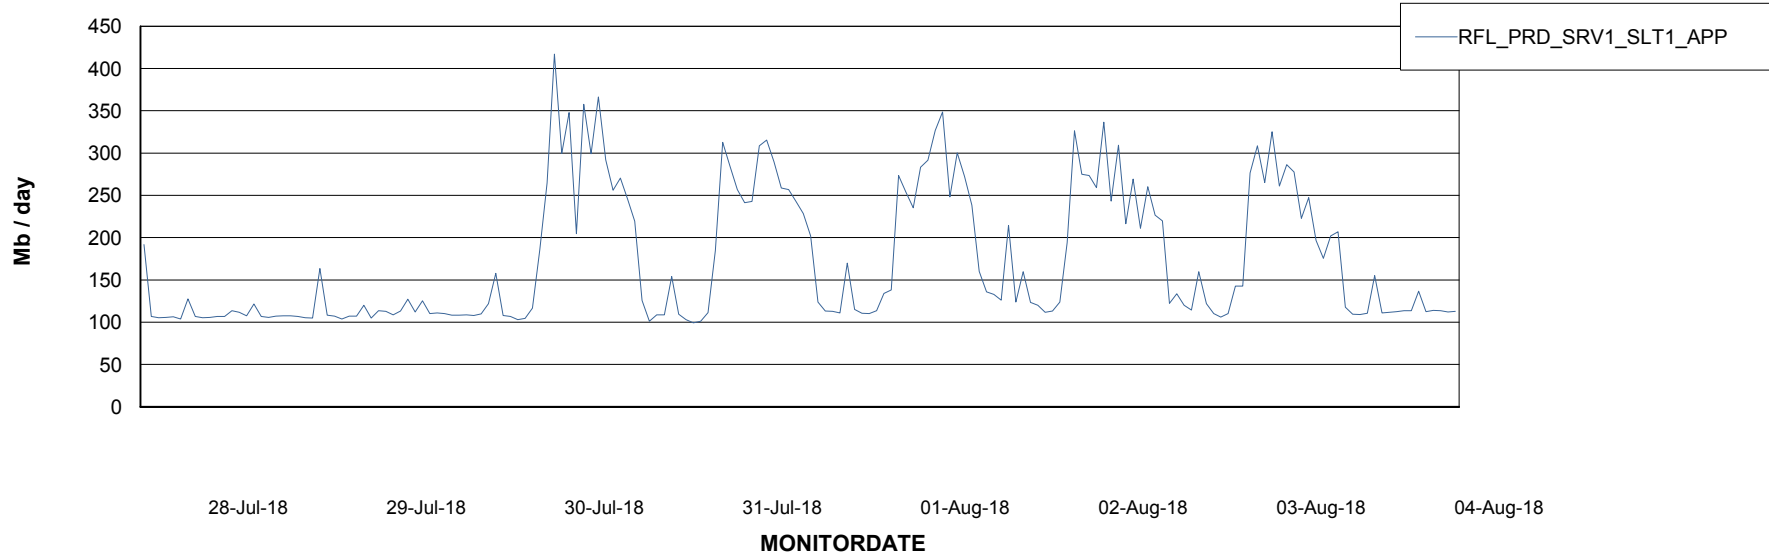

ABSSolute Application Server Services

Avg memory used per ABS Server Service