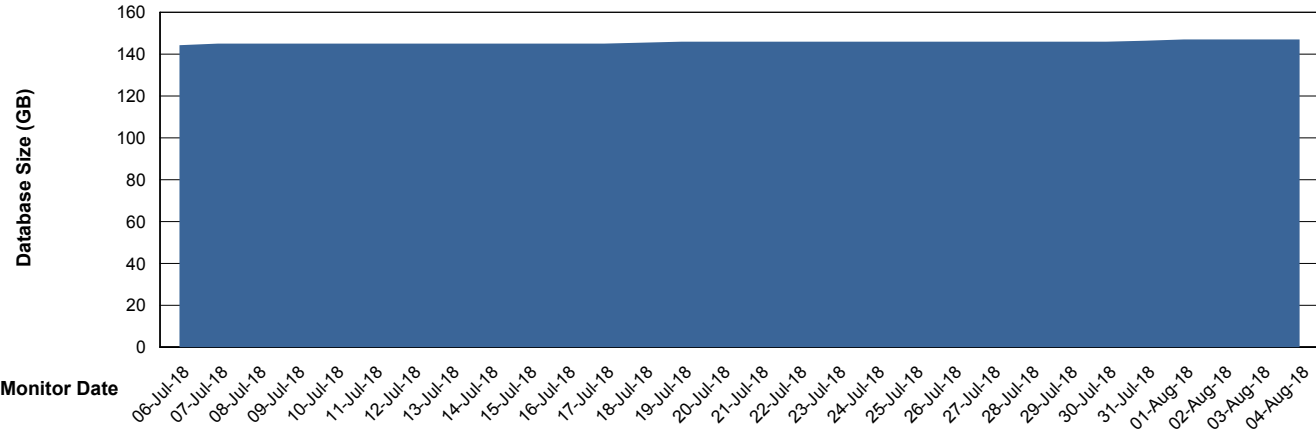

Weekly SLA Customer Report

Customer RFL_Production
Database ID 36

Database Performance RFLDB_Production

Weekly SLA Customer Report

Customer RFL_Production
Database ID 36

Database Performance RFLDB_Standby

Weekly SLA Customer Report

Customer RFL_Production
 Database ID 36

DATABASE SIZE RFLDB_Production

Database growth over last month

Database Tablespace RFLDB_Production

| Date | Tablespace Name | Filesize (Gb) | Usedsize (Gb) | Percentage free |
|-----------|-----------------|---------------|---------------|-----------------|
| 04-Aug-18 | ABSDATA | 52 | 43 | 17 |
| | INDX | 130 | 101 | 22 |
| 03-Aug-18 | ABSDATA | 52 | 43 | 17 |
| | INDX | 130 | 101 | 22 |
| 02-Aug-18 | ABSDATA | 52 | 43 | 17 |
| | INDX | 130 | 101 | 22 |
| 01-Aug-18 | ABSDATA | 52 | 43 | 17 |
| | INDX | 130 | 101 | 22 |
| 31-Jul-18 | ABSDATA | 52 | 43 | 17 |
| | INDX | 130 | 101 | 22 |
| 30-Jul-18 | ABSDATA | 52 | 43 | 17 |
| | INDX | 130 | 101 | 22 |
| 29-Jul-18 | ABSDATA | 52 | 43 | 17 |
| | INDX | 130 | 101 | 22 |