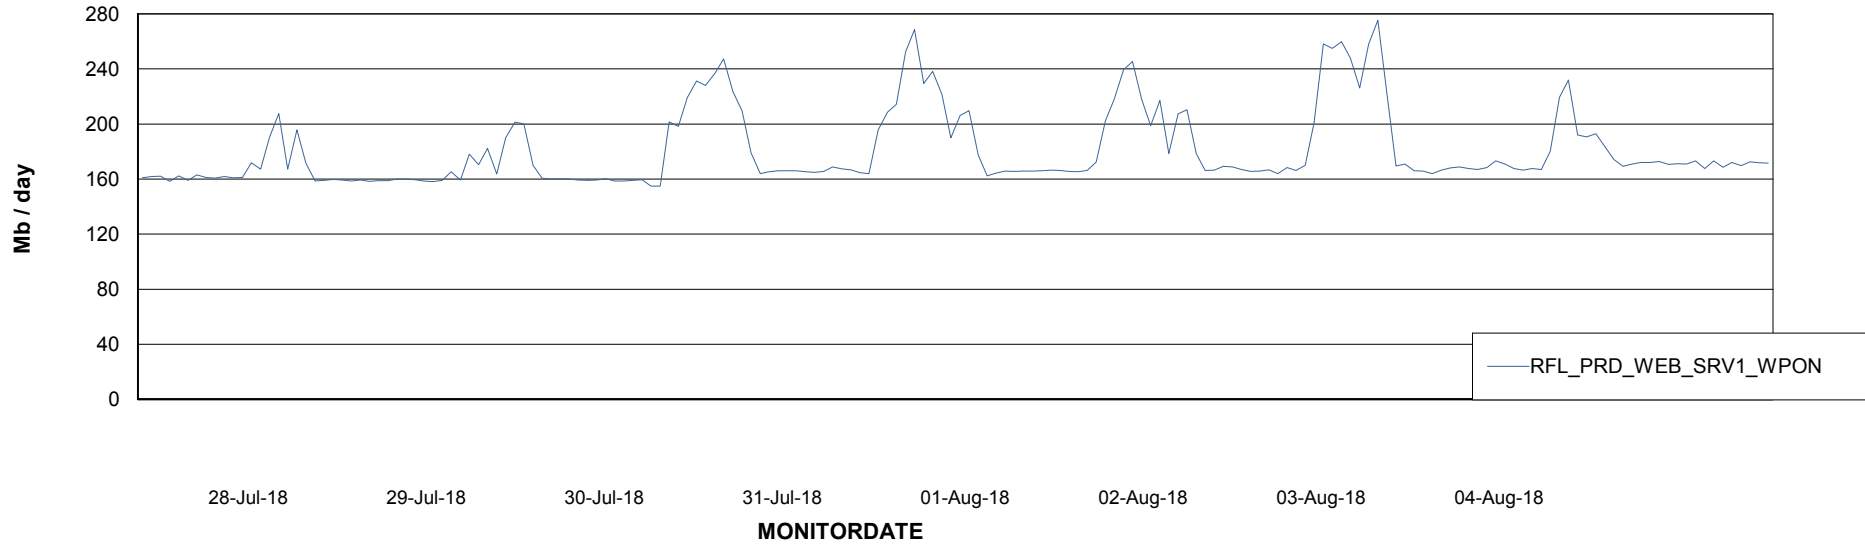

ABSSolute Web Component Services

Avg memory used per ABS Web component