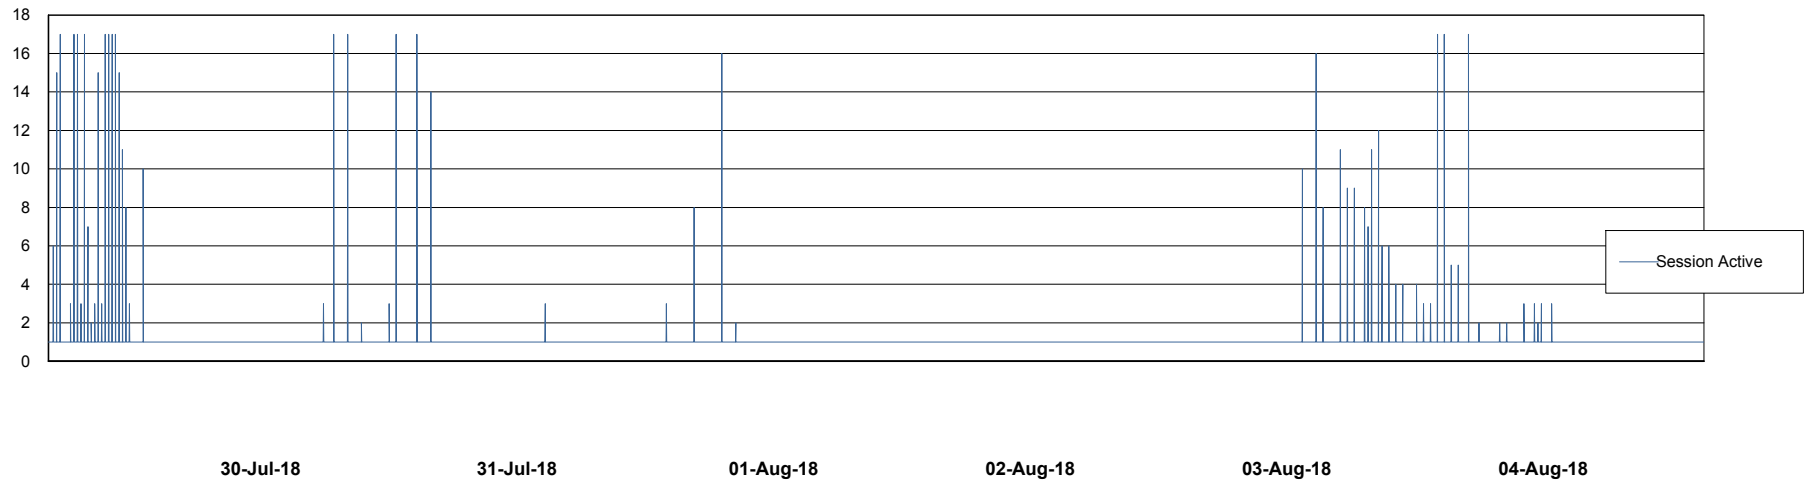

Weekly SLA Customer Report

Customer RFL_Production
Database ID 36

Database Performance RFLDB_Production

Weekly SLA Customer Report

Customer RFL_Production
Database ID 36

Database Performance RFLDB_Standby

Weekly SLA Customer Report

Customer RFL_Production
 Database ID 36

DATABASE SIZE RFLDB_Production

Database growth over last month

Database Tablespace RFLDB_Production

| Date | Tablespace Name | Filesize (Gb) | Usedsize (Gb) | Percentage free |
|-----------|-----------------|---------------|---------------|-----------------|
| 04-Aug-18 | ABSDATA | 52 | 43 | 17 |
| | INDX | 130 | 101 | 22 |
| 03-Aug-18 | ABSDATA | 52 | 43 | 17 |
| | INDX | 130 | 101 | 22 |
| 02-Aug-18 | ABSDATA | 52 | 43 | 17 |
| | INDX | 130 | 101 | 22 |
| 01-Aug-18 | ABSDATA | 52 | 43 | 17 |
| | INDX | 130 | 101 | 22 |
| 31-Jul-18 | ABSDATA | 52 | 43 | 17 |
| | INDX | 130 | 101 | 22 |
| 30-Jul-18 | ABSDATA | 52 | 43 | 17 |
| | INDX | 130 | 101 | 22 |
| 29-Jul-18 | ABSDATA | 52 | 43 | 17 |
| | INDX | 130 | 101 | 22 |