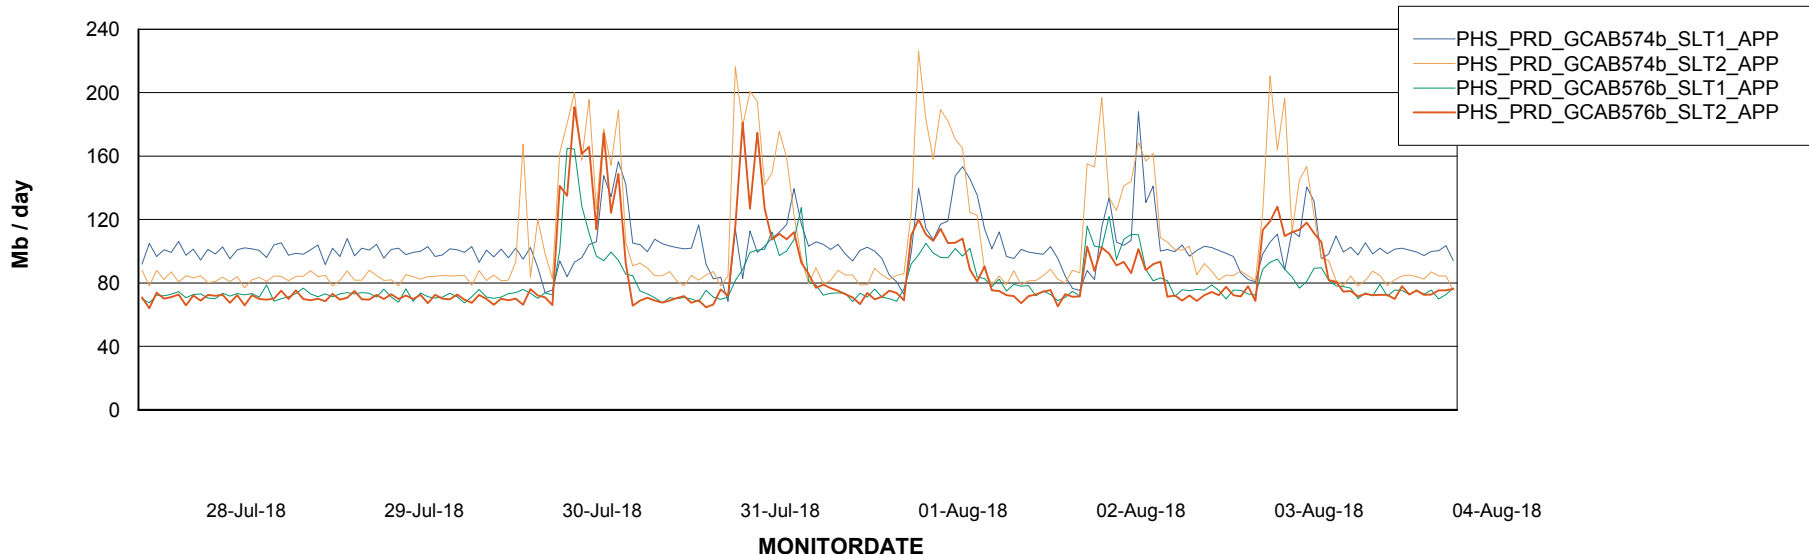

ABSolute Application Server Services

Avg memory used per ABS Server Service