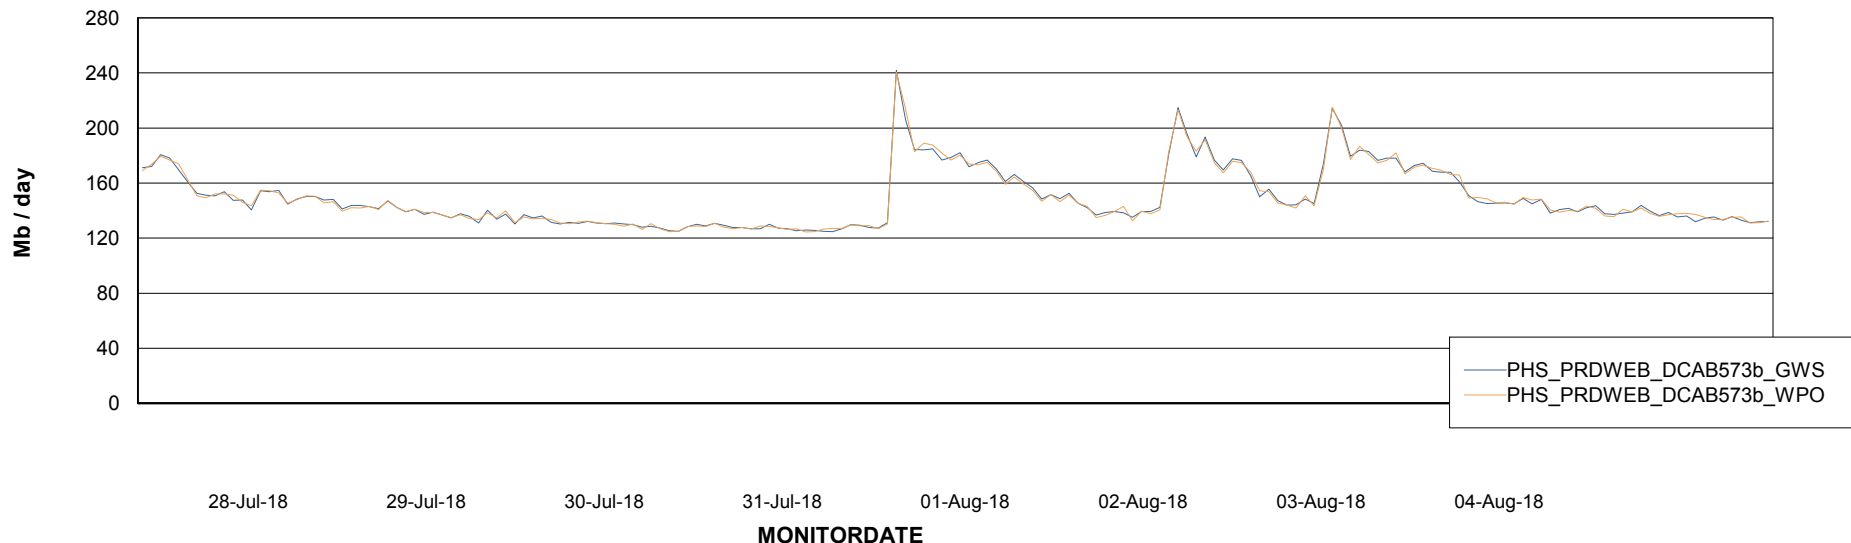

ABSSolute Web Component Services

Avg memory used per ABS Web component