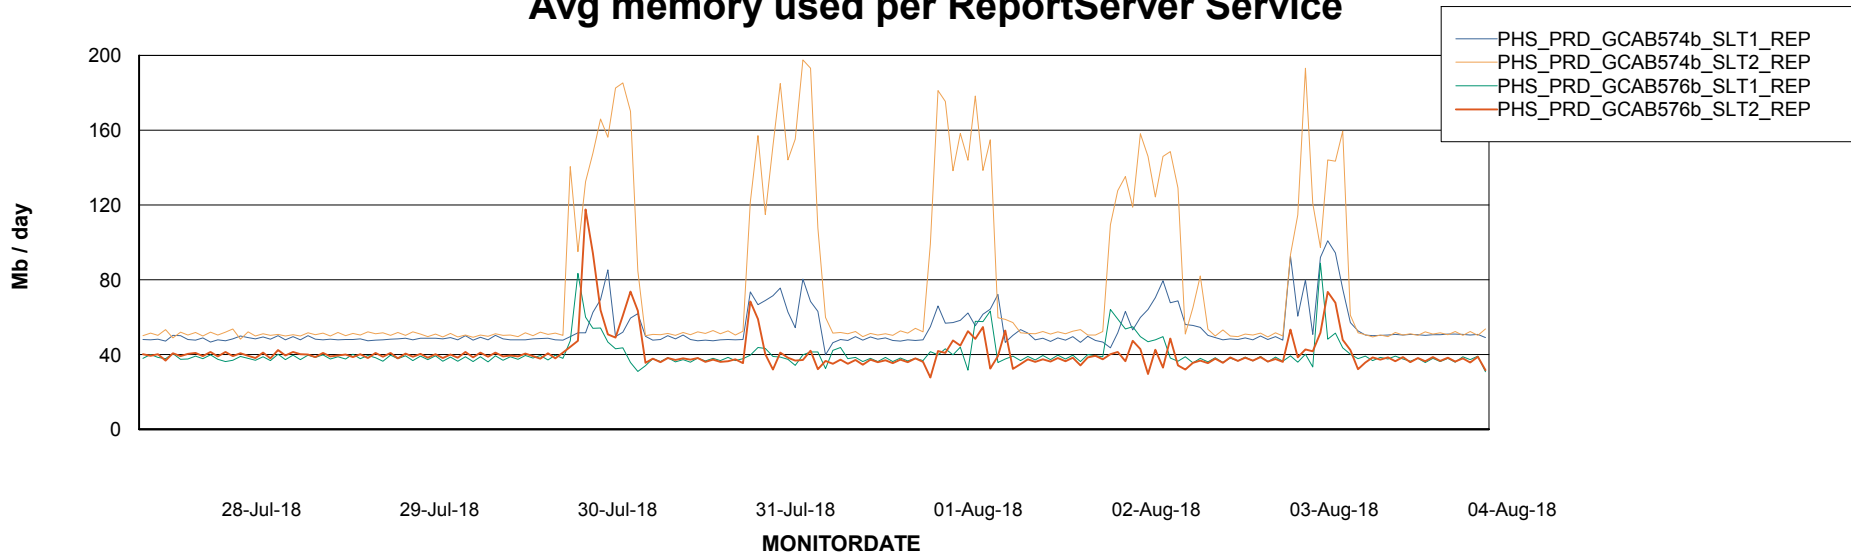

Avg memory used per ABS Server Service

Avg users per day per ABS server

Weekly SLA Customer Report

Customer PHS_Production
Database ID 47

ABSSolute Application ReportServer Services

Avg memory used per ReportServer Service