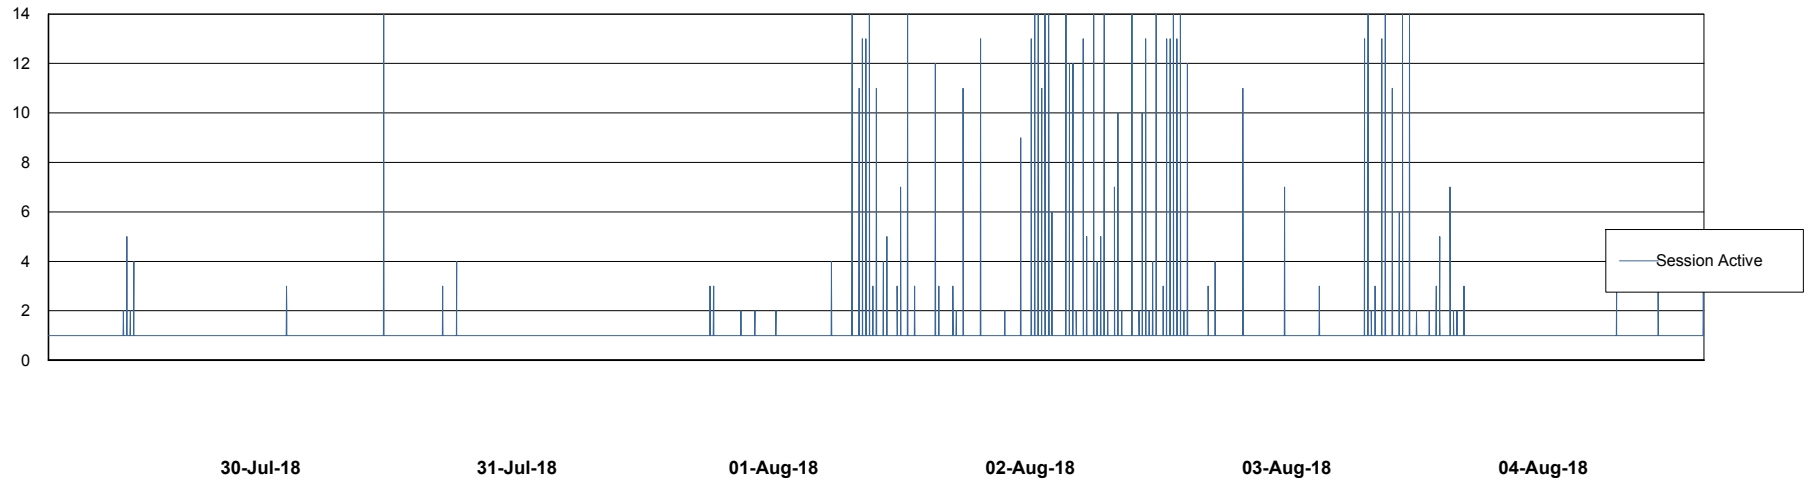

Weekly SLA Customer Report

Customer PCO Production
Database ID 44

Database Performance PCODB_Production

Weekly SLA Customer Report

Customer PCO Production
Database ID 44

Database Performance PCODB_Standby

Weekly SLA Customer Report