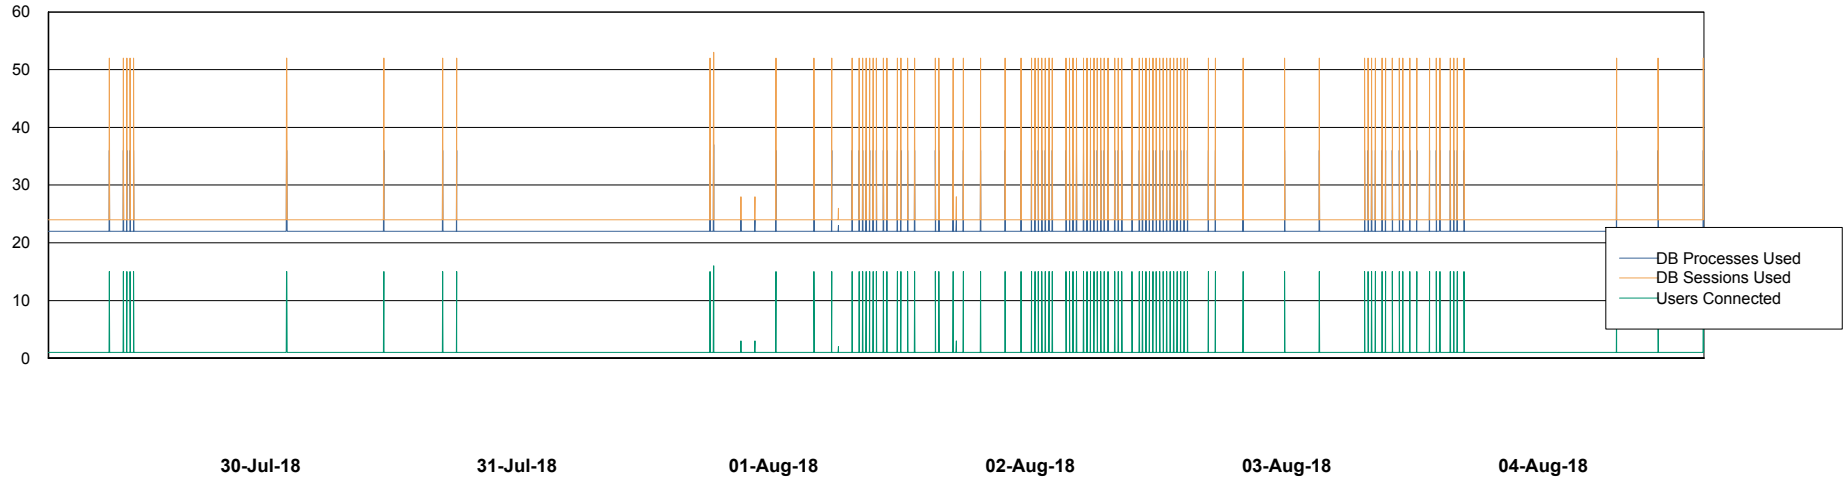

Weekly SLA Customer Report

Customer PCO Production
Database ID 44

Database Performance PCODB_Production

Weekly SLA Customer Report

Customer PCO Production
Database ID 44

Database Performance PCODB_Standby

Weekly SLA Customer Report