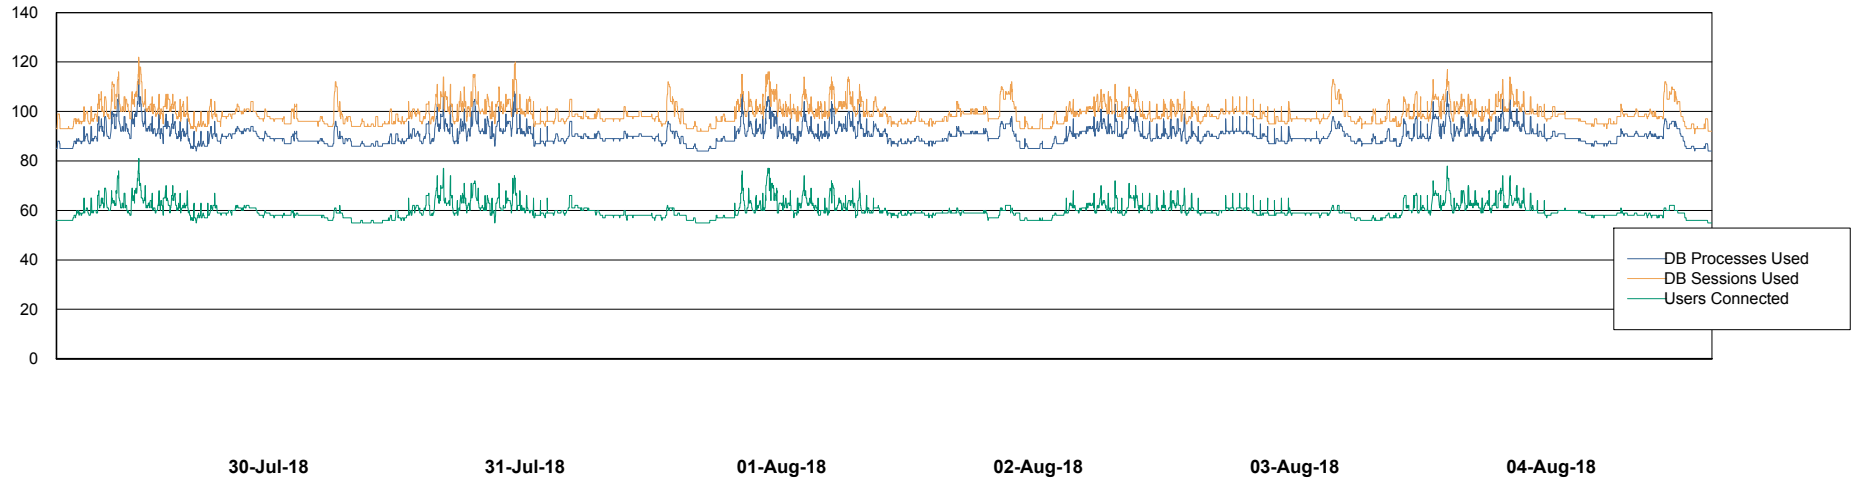

Database Performance PCODB_Production