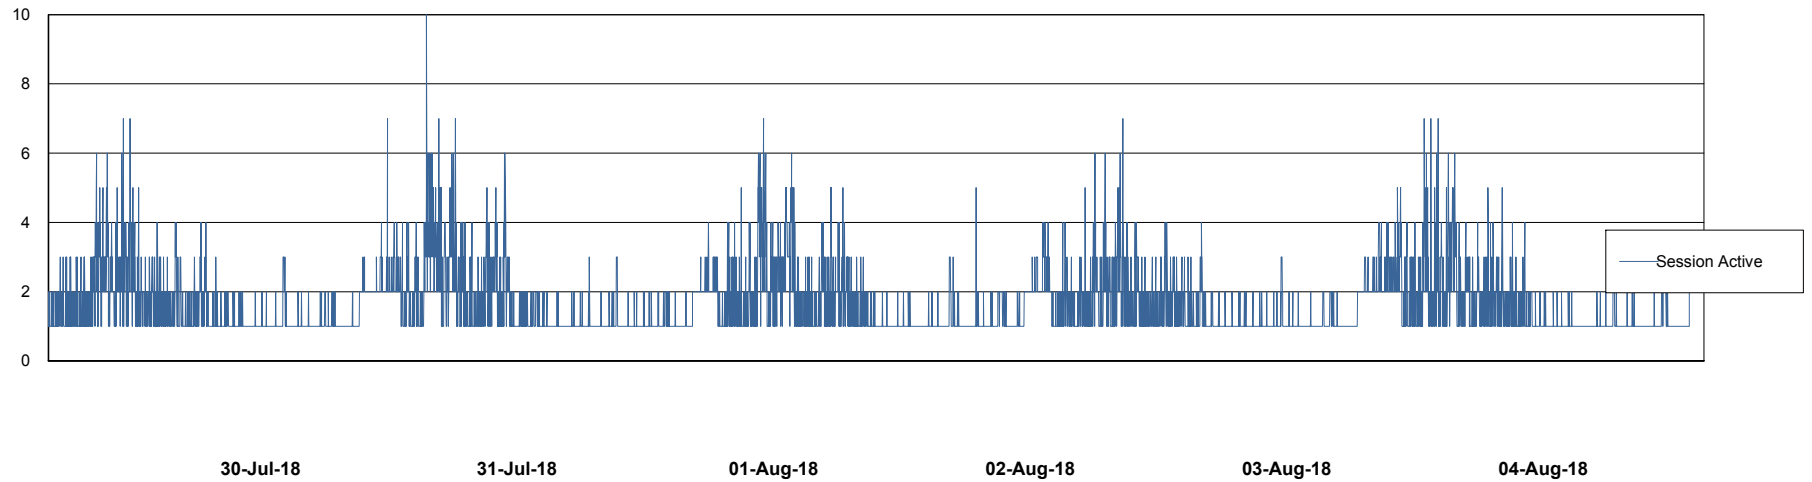

Database Performance PCODB_Production