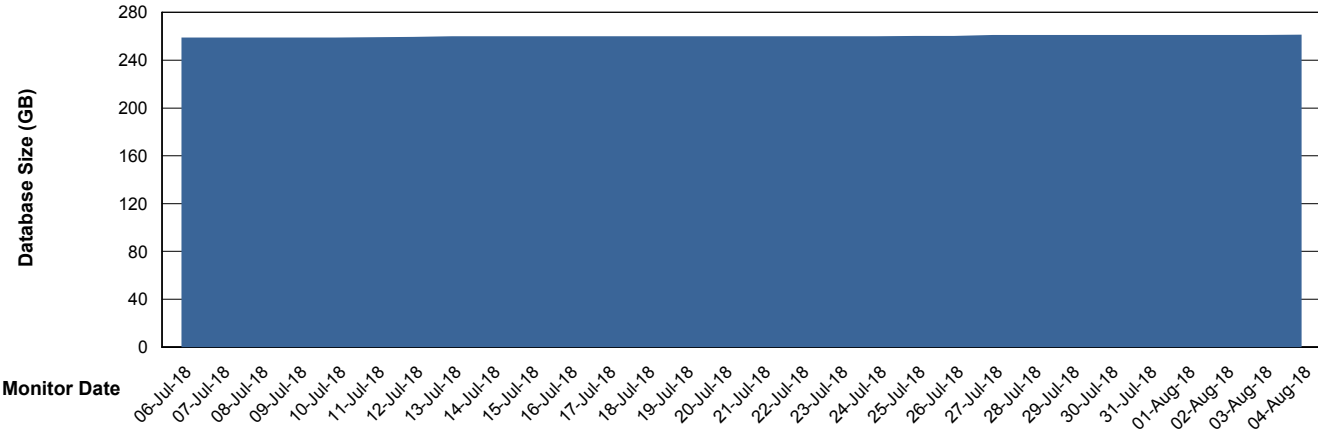

DATABASE SIZE PCODB_Production

Database growth over last month

Database Tablespace PCODB_Production

Date	Tablespace Name	Filesize (Gb)	Usedsize (Gb)	Percentage free
04-Aug-18	ABSDATA	103	87	16
	INDX	202	172	15
03-Aug-18	ABSDATA	103	87	16
	INDX	202	172	15
02-Aug-18	ABSDATA	103	87	16
	INDX	202	172	15
01-Aug-18	ABSDATA	103	87	16
	INDX	202	172	15
31-Jul-18	ABSDATA	103	87	16
	INDX	202	171	15
30-Jul-18	ABSDATA	103	87	16
	INDX	202	171	15
29-Jul-18	ABSDATA	103	87	16
	INDX	202	171	15