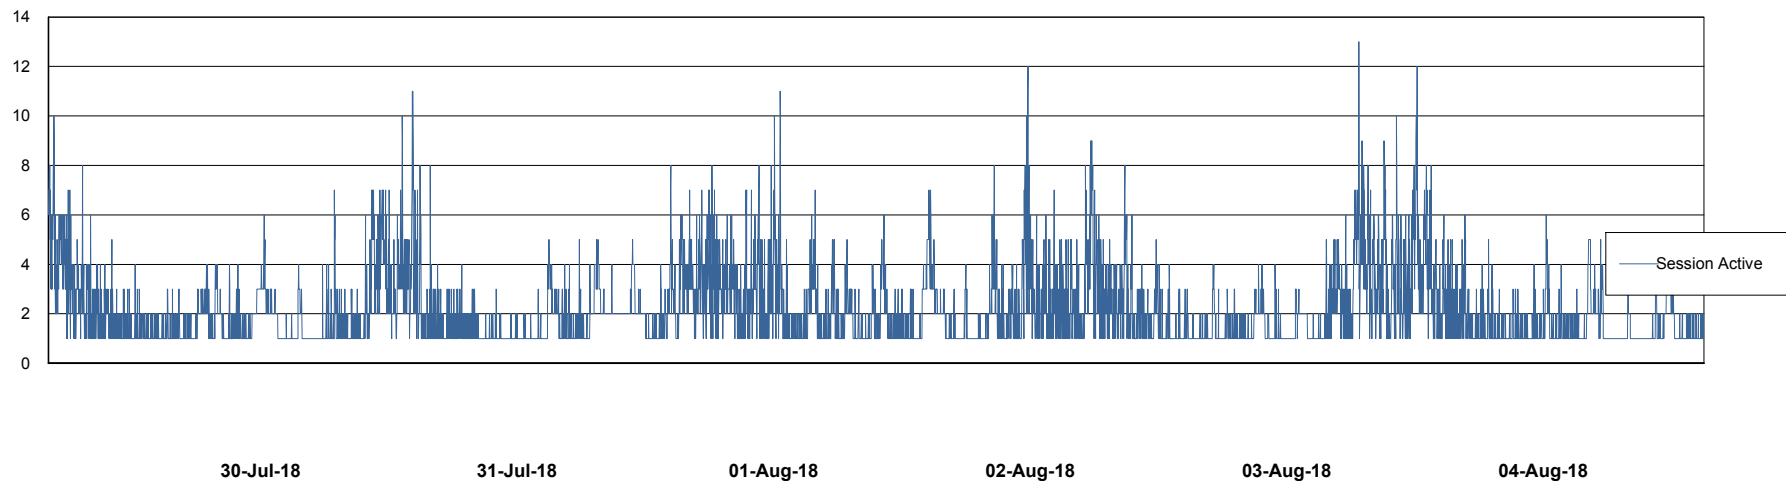

Database Performance LLGDB_Production