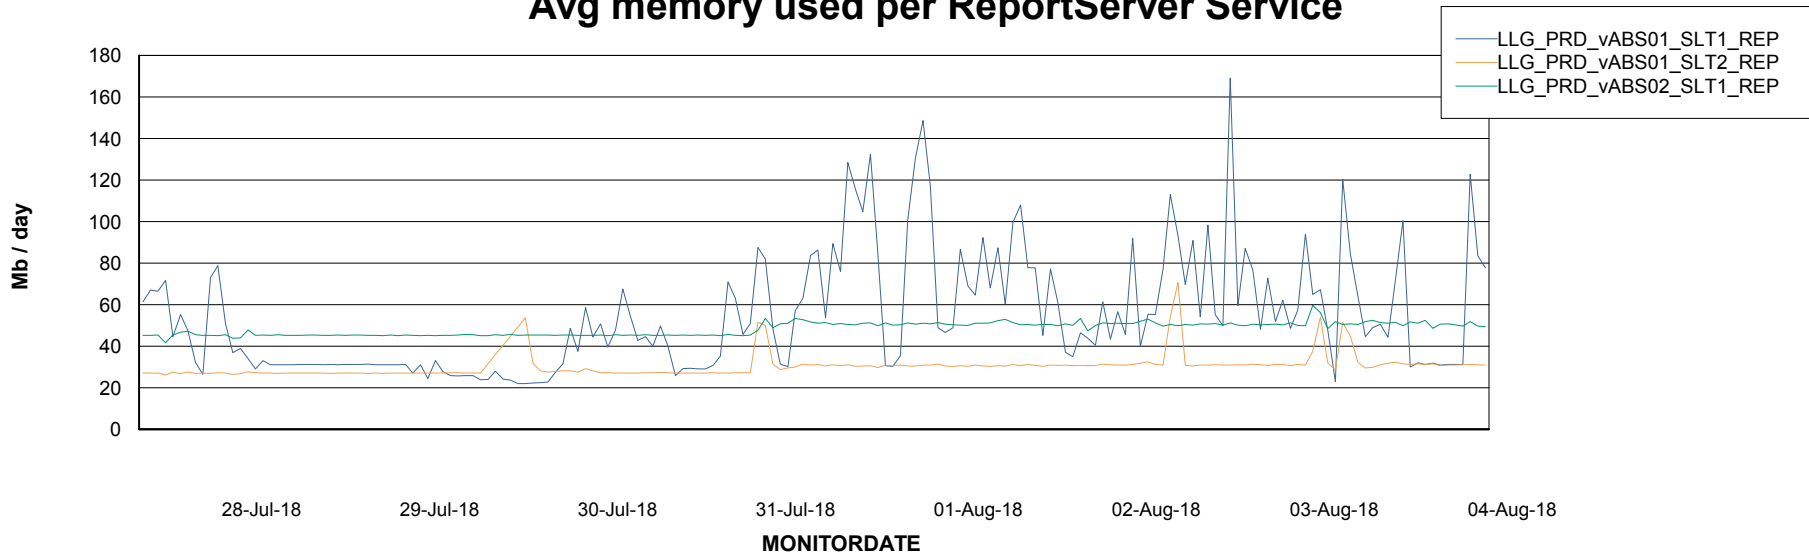

ABSSolute Application ReportServer Services

Avg memory used per ReportServer Service