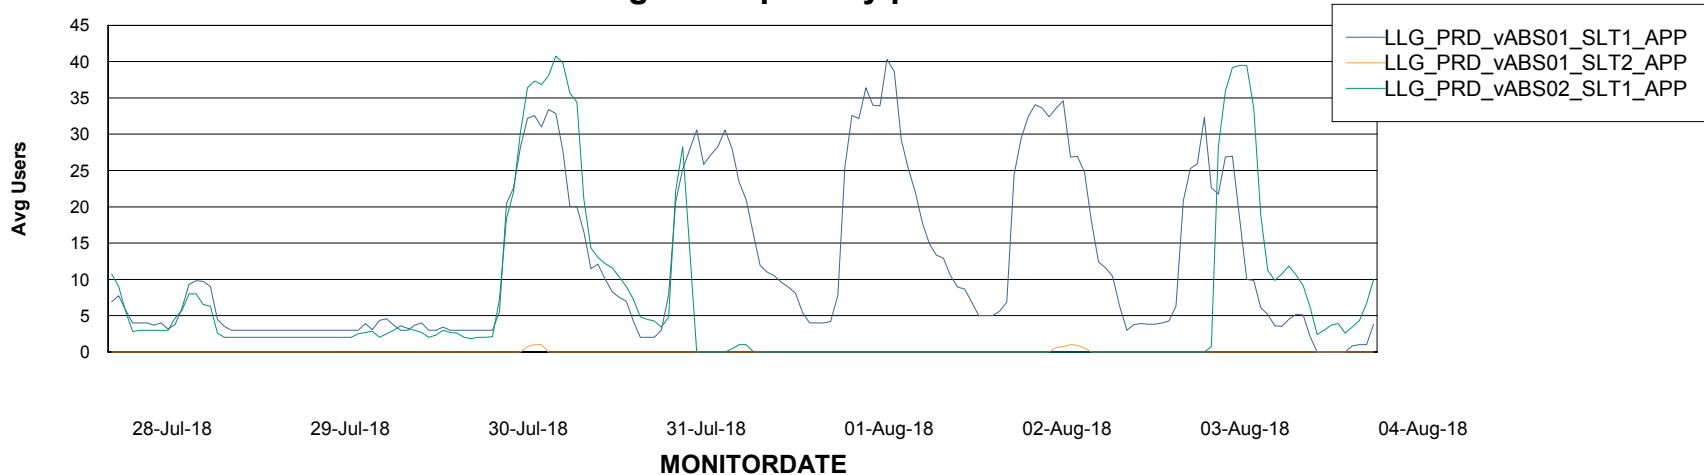

Weekly SLA Customer Report

Customer LLG_Production
 Database ID 53

Database Tablespace		LLGDBBI_Production		
Date	Tablespace Name	Filesize (Gb)	Usedsize (Gb)	Percentage free
04-Aug-18	ABSDATA	41	34	17
	INDX	38	32	16
03-Aug-18	ABSDATA	41	34	17
	INDX	38	32	16
02-Aug-18	ABSDATA	41	34	17
	INDX	38	32	16
01-Aug-18	ABSDATA	41	34	17
	INDX	38	32	16
31-Jul-18	ABSDATA	41	34	17
	INDX	38	32	16
30-Jul-18	ABSDATA	41	34	17
	INDX	38	32	16
29-Jul-18	ABSDATA	41	34	17
	INDX	38	32	16

Weekly SLA Customer Report

Customer LLG_Production
Database ID 53

ABSolute Application Server Services

Avg memory used per ABS Server Service

Avg users per day per ABS server

Weekly SLA Customer Report

Customer LLG_Production
Database ID 53