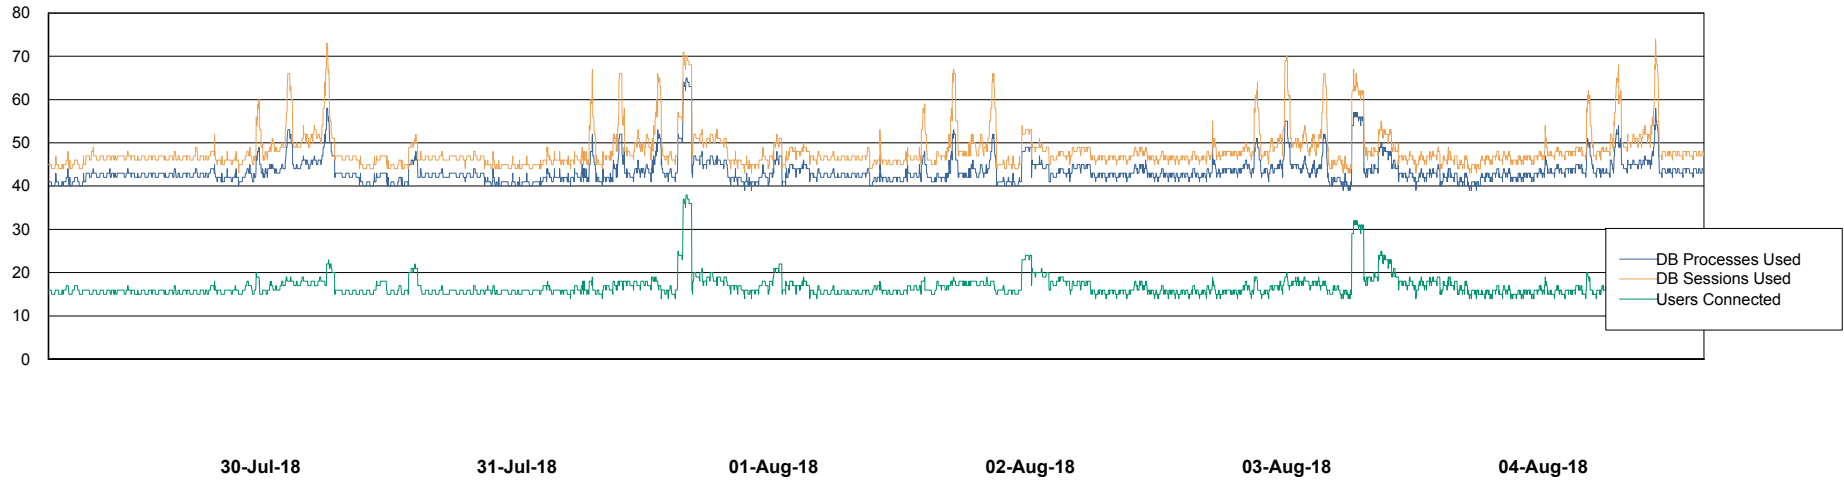

Database Performance LLGDBBI_Production