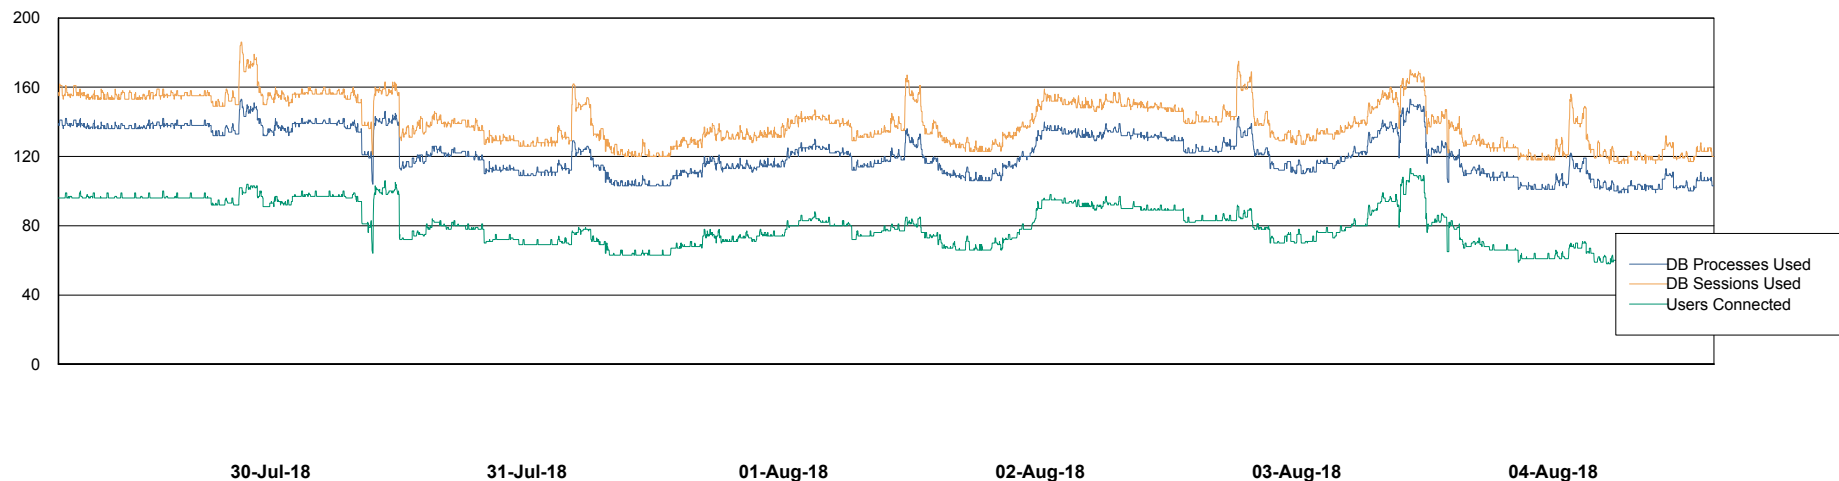

Database Performance LLGDB_Production