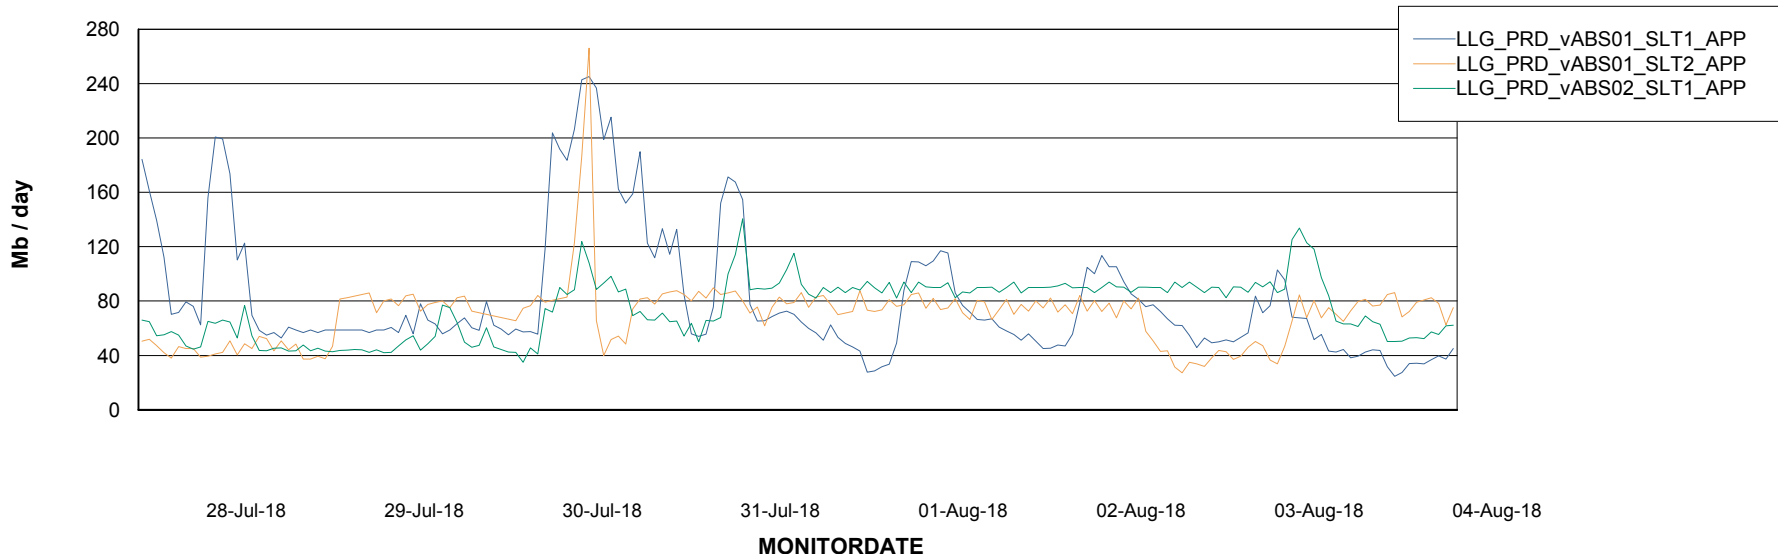

ABSolute Application Server Services

Avg memory used per ABS Server Service