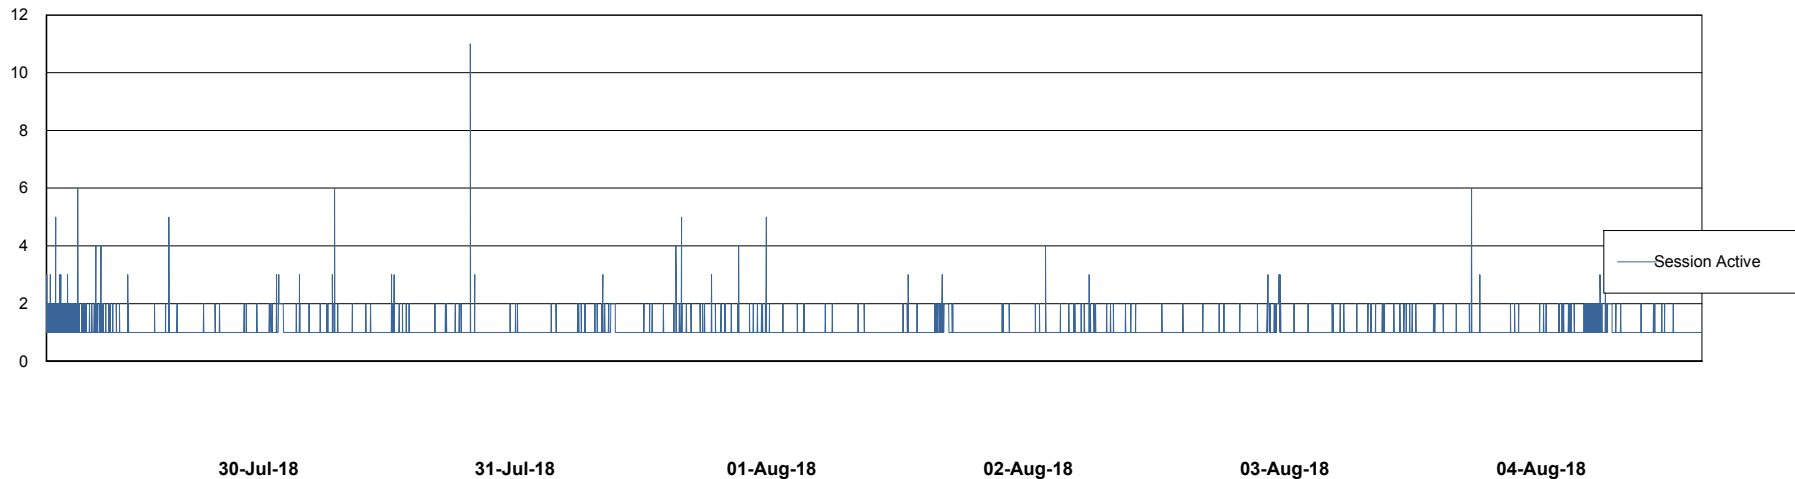

Weekly SLA Customer Report

Customer LLG_Production
Database ID 53

Database Performance LLGDB_Production

Weekly SLA Customer Report

Customer LLG_Production
Database ID 53

Database Performance LLGDB_Standby

Weekly SLA Customer Report