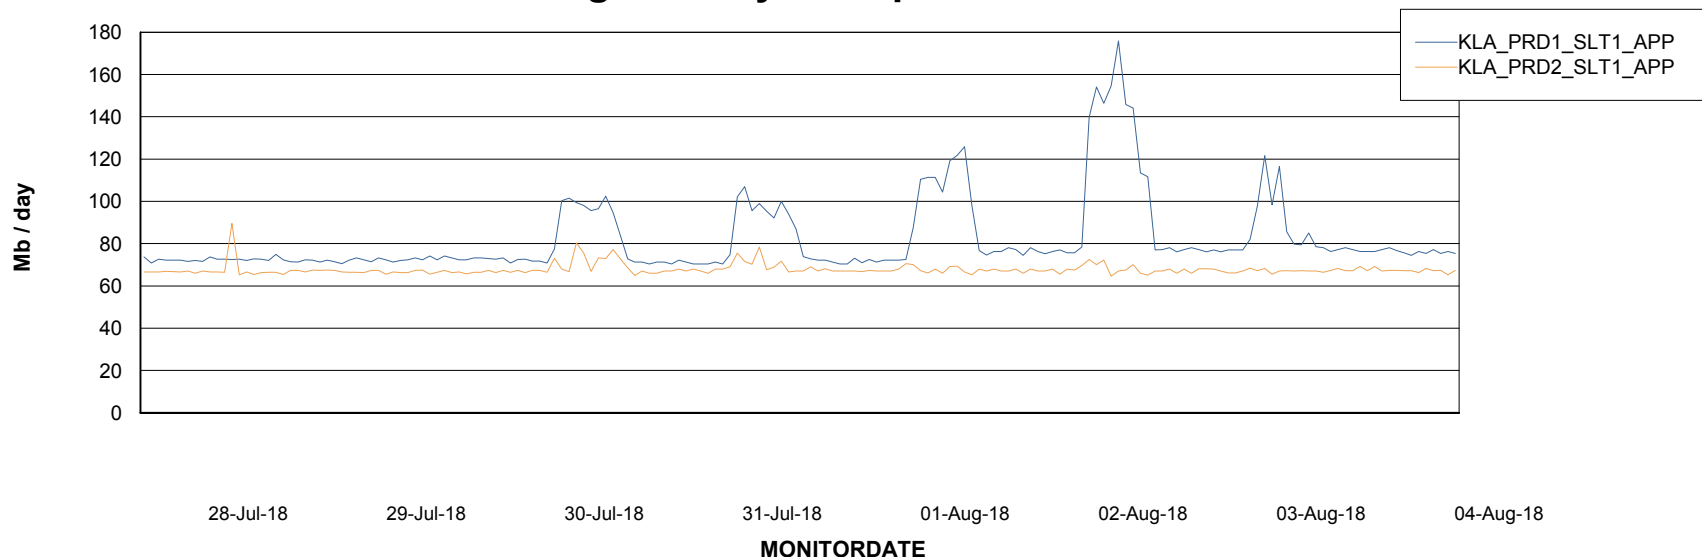

ABSSolute Application Server Services

Avg memory used per ABS Server Service