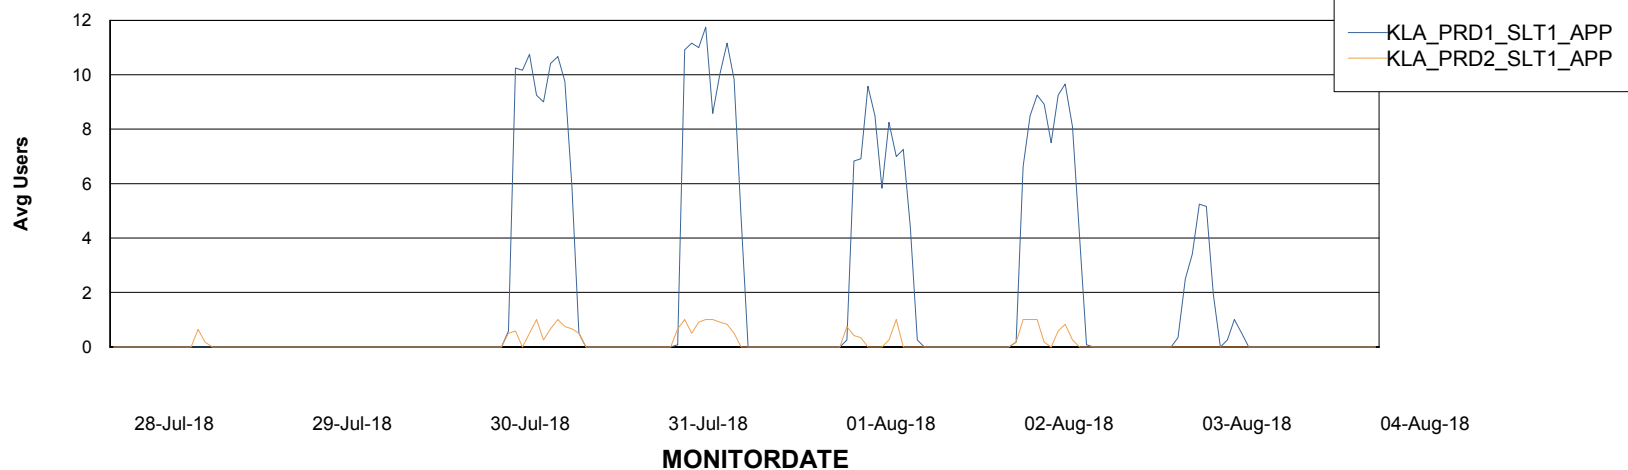

Weekly SLA Customer Report

Customer KLA_Production
Database ID 65

ABSSolute Application Server Services

Avg memory used per ABS Server Service

Avg users per day per ABS server

Weekly SLA Customer Report

Customer KLA_Production
Database ID 65