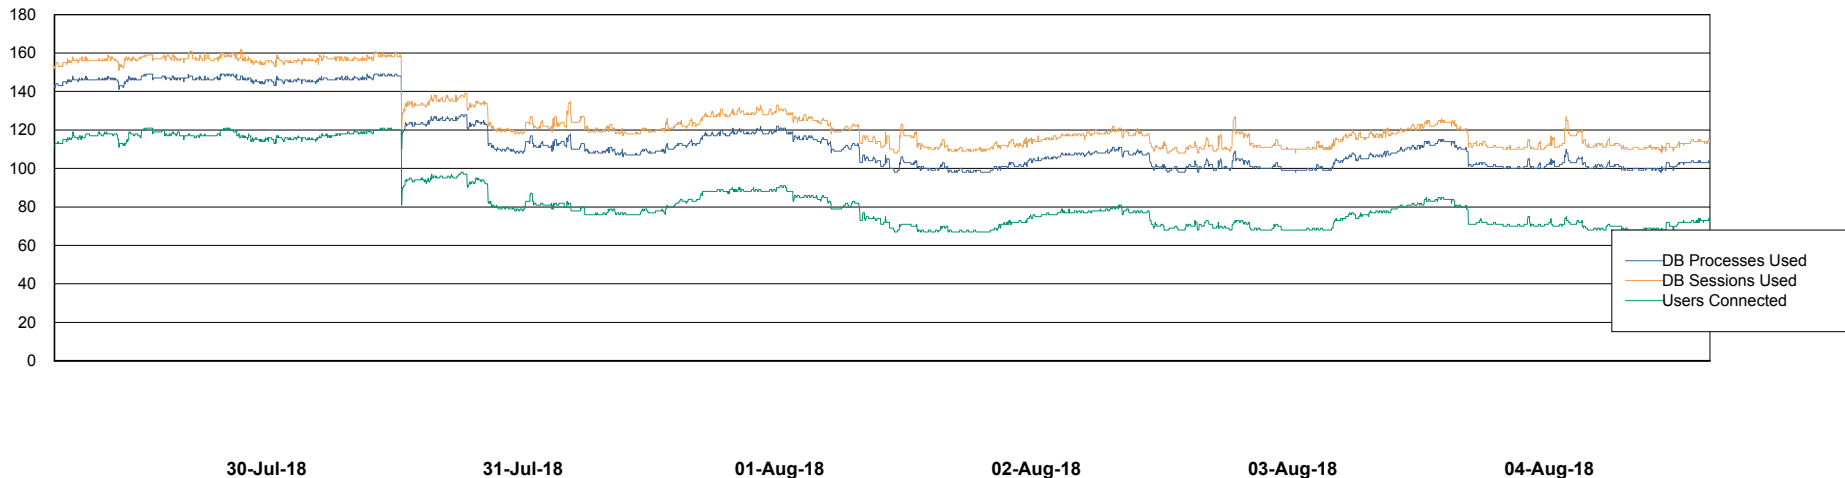

Database Performance FISDB_Production