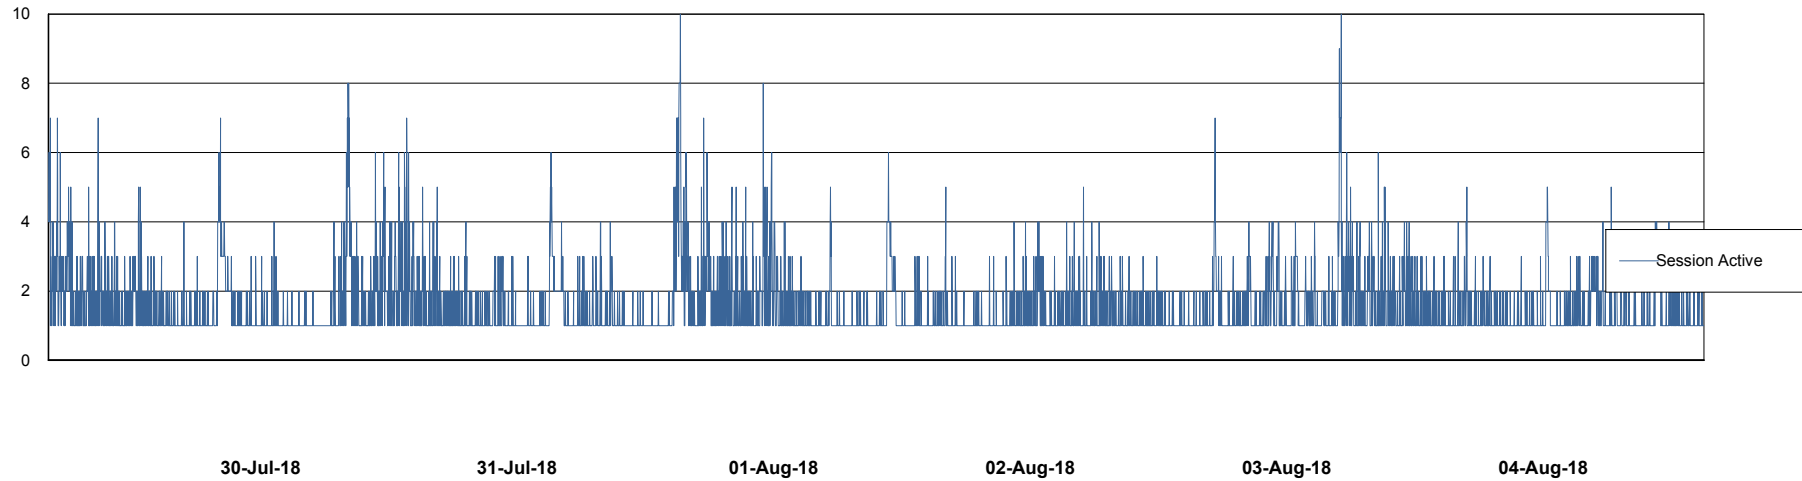

Database Performance ECLDB_Production