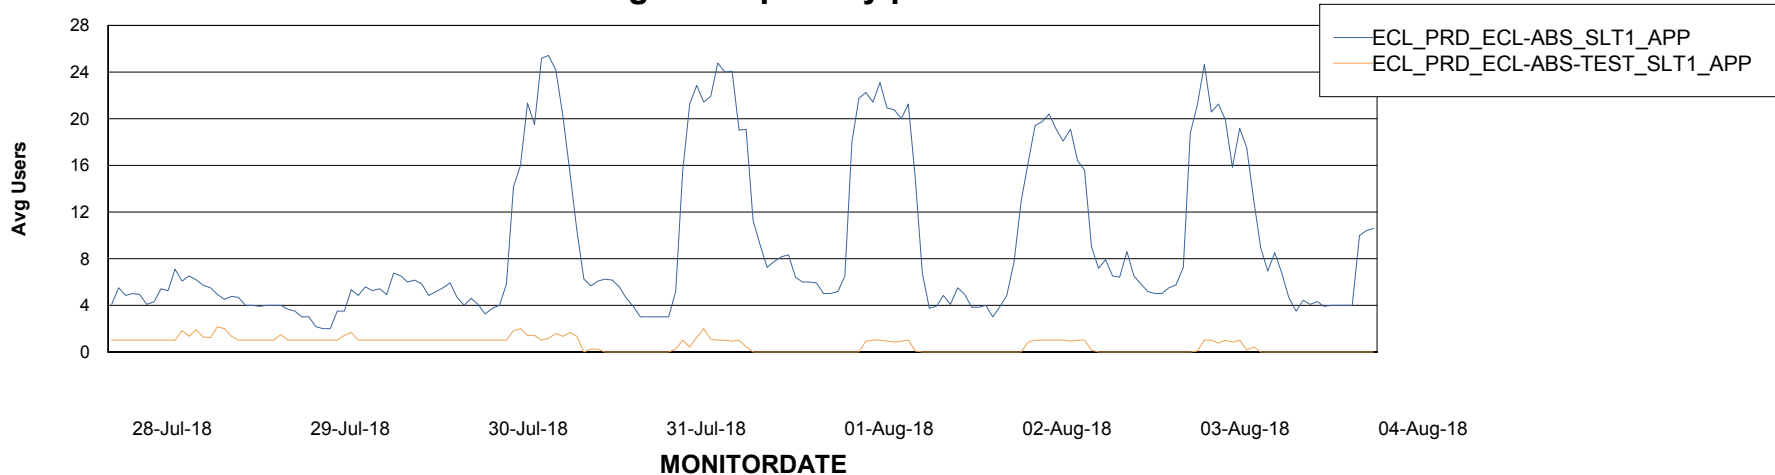

Avg users per day per ABS server