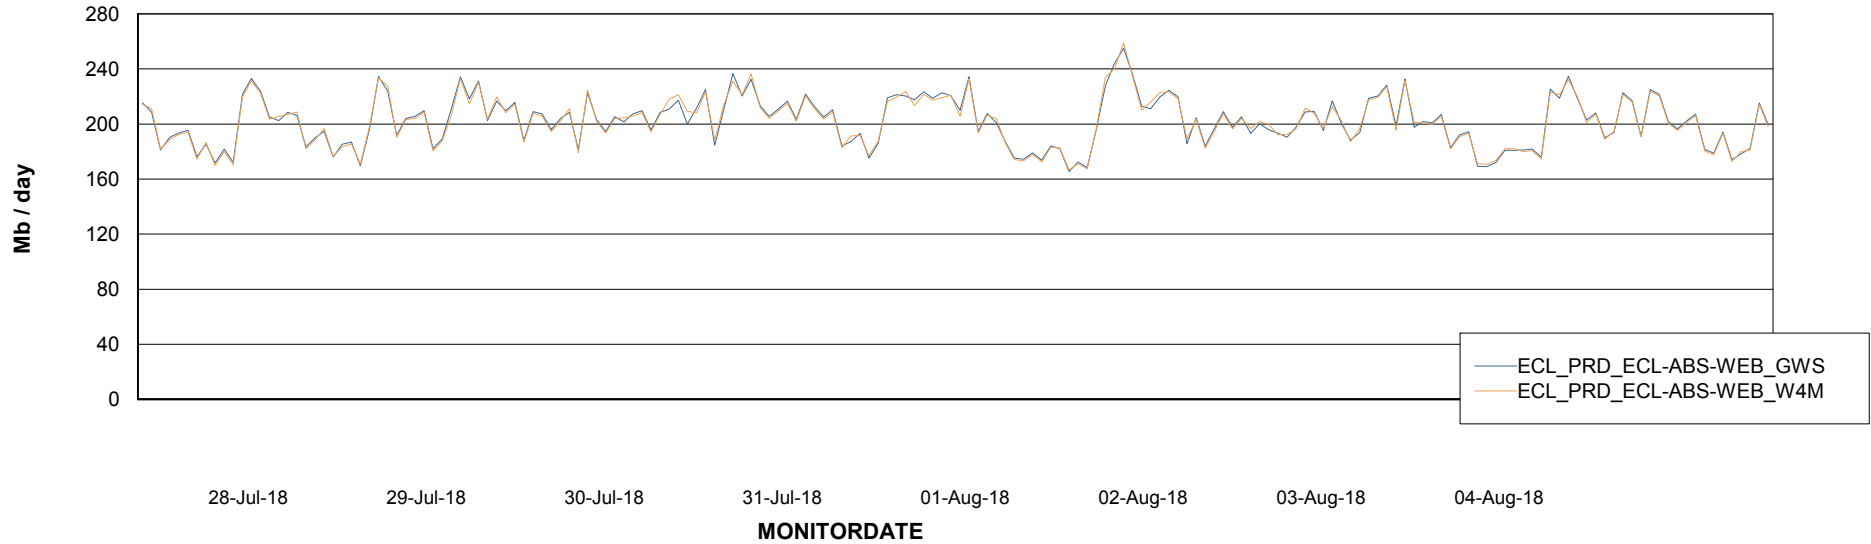

ABSSolute Web Component Services

Avg memory used per ABS Web component