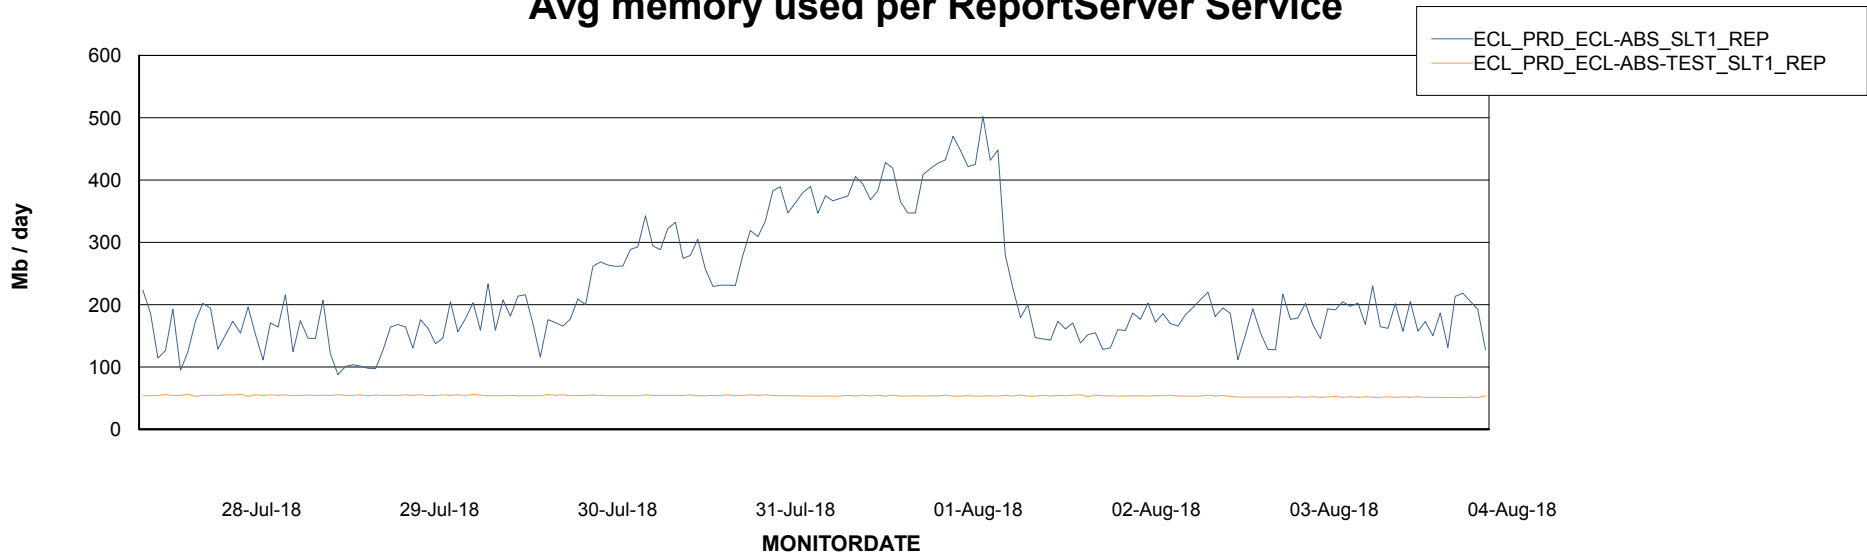

ABSSolute Application ReportServer Services

Avg memory used per ReportServer Service