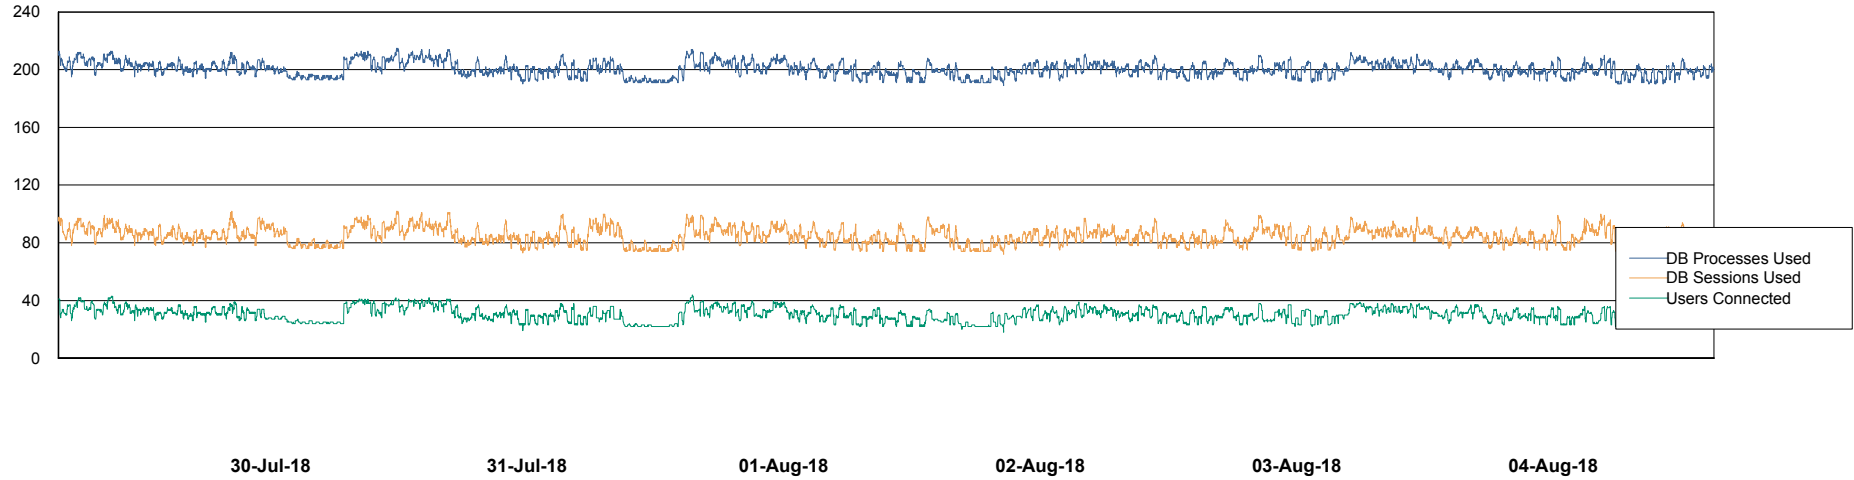

Database Performance ECLDB_Production