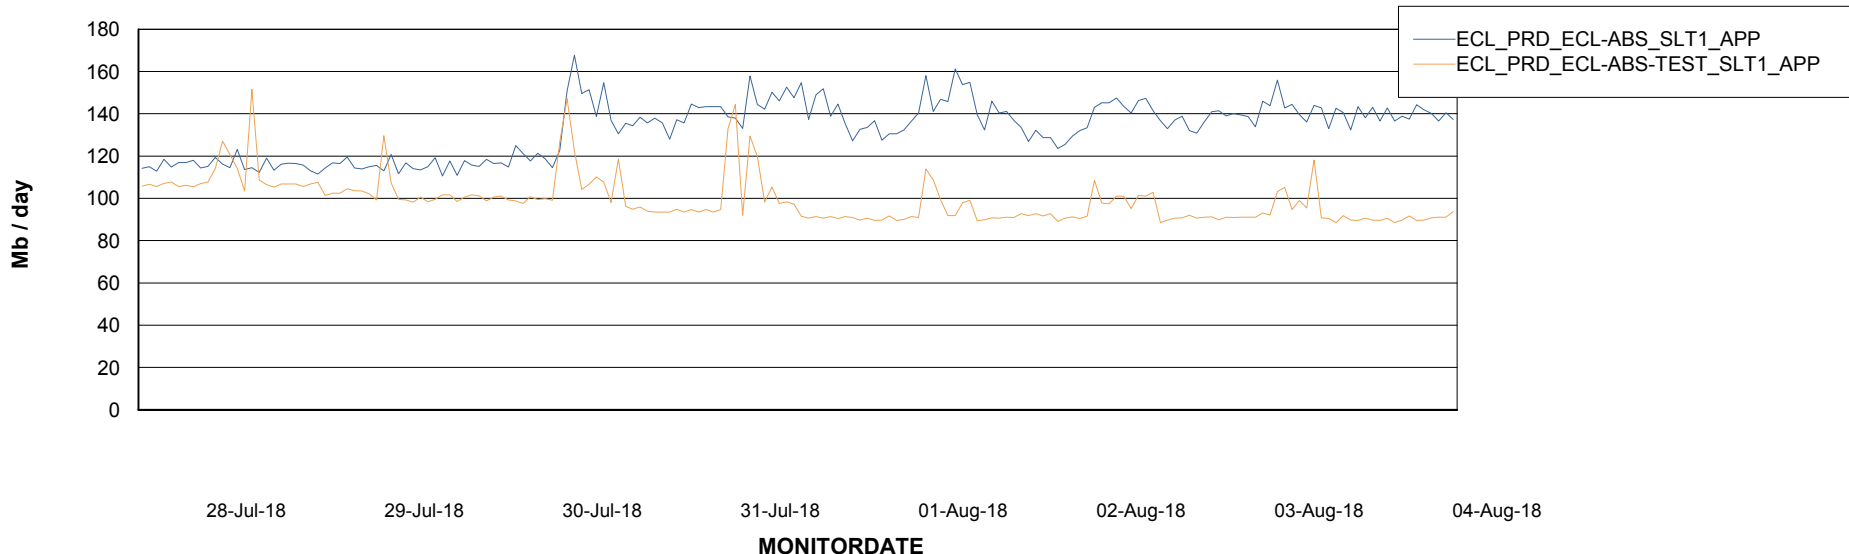

ABSSolute Application Server Services

Avg memory used per ABS Server Service