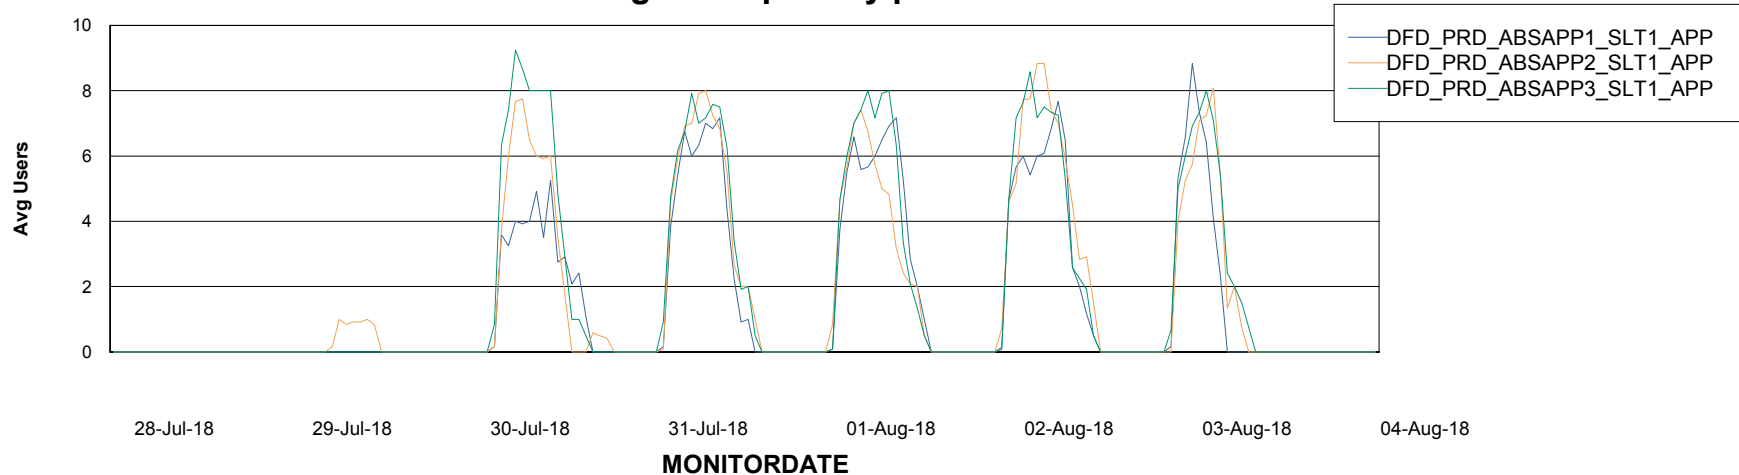

Avg users per day per ABS server