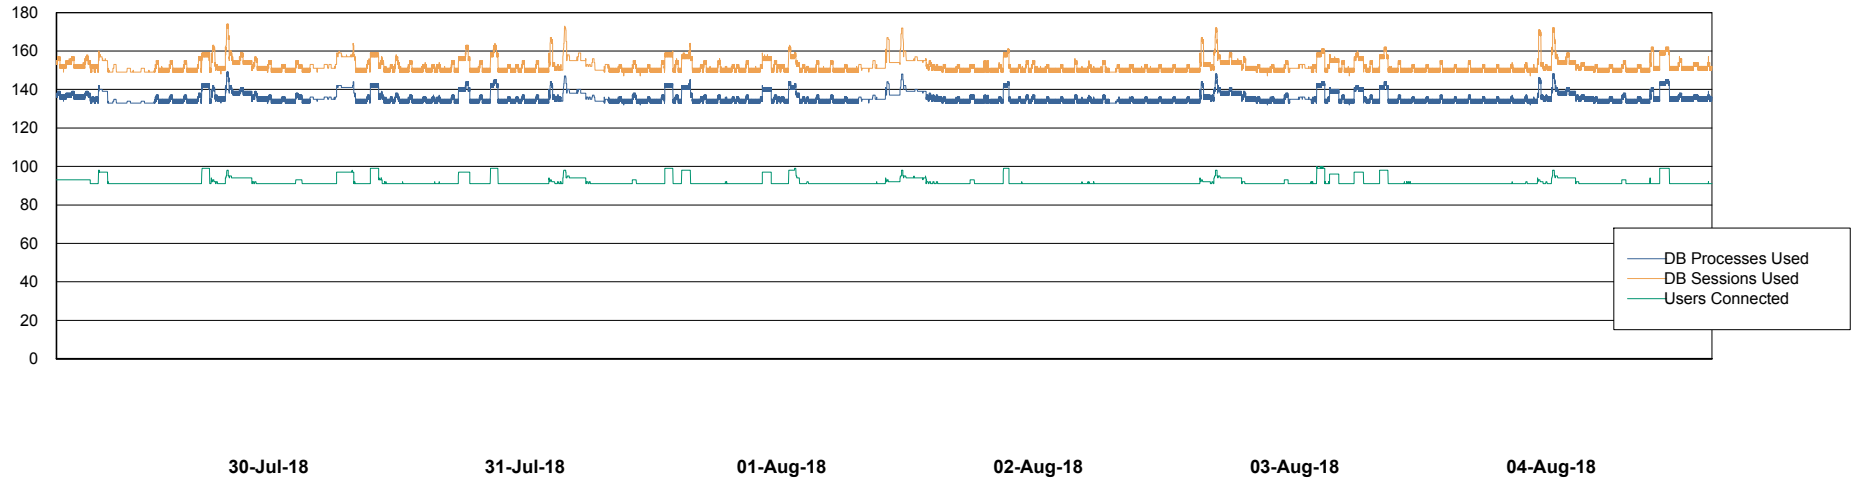

Database Performance DFDDB_Production