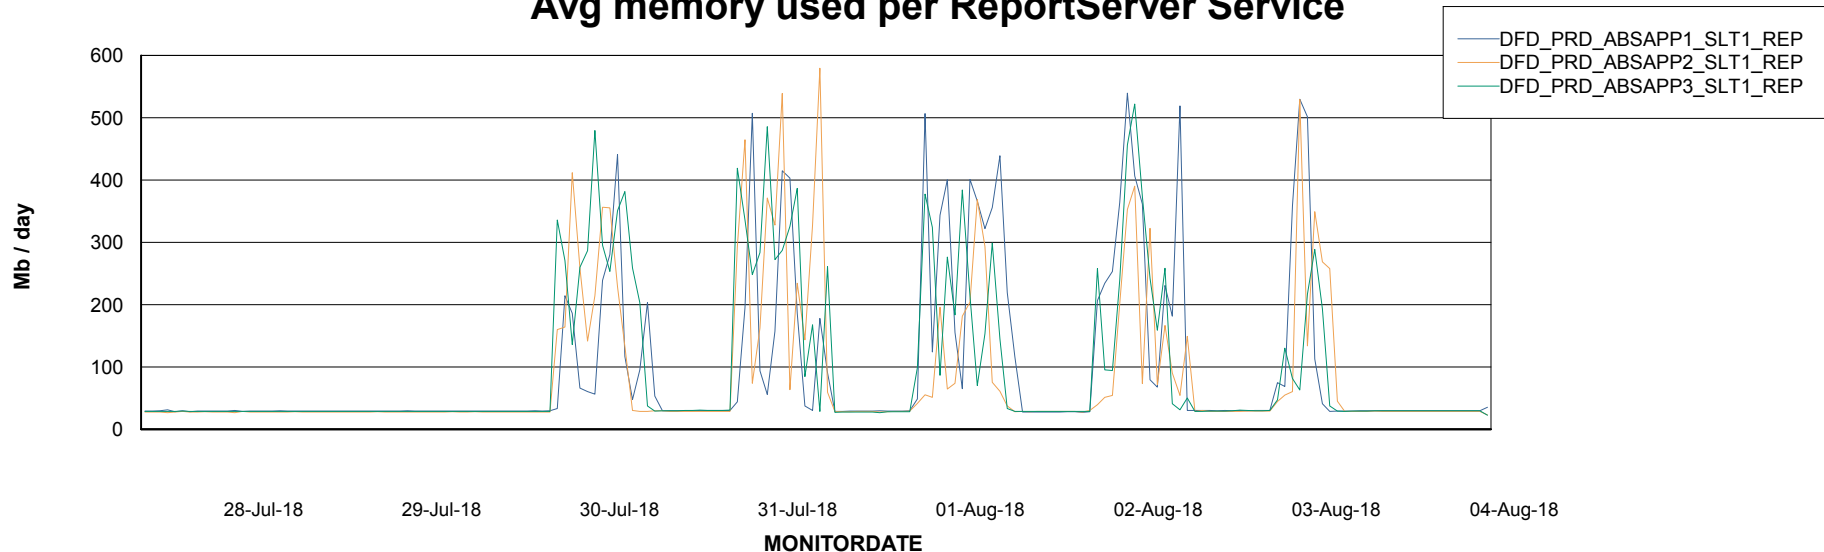

ABSSolute Application ReportServer Services

Avg memory used per ReportServer Service