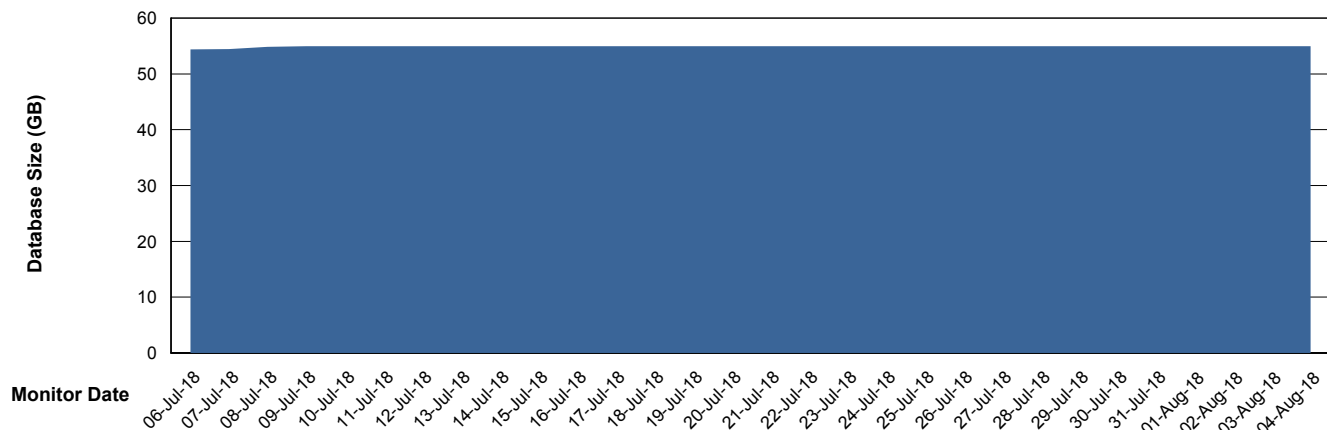

DATABASE SIZE DFDDDBI_Production

Database growth over last month