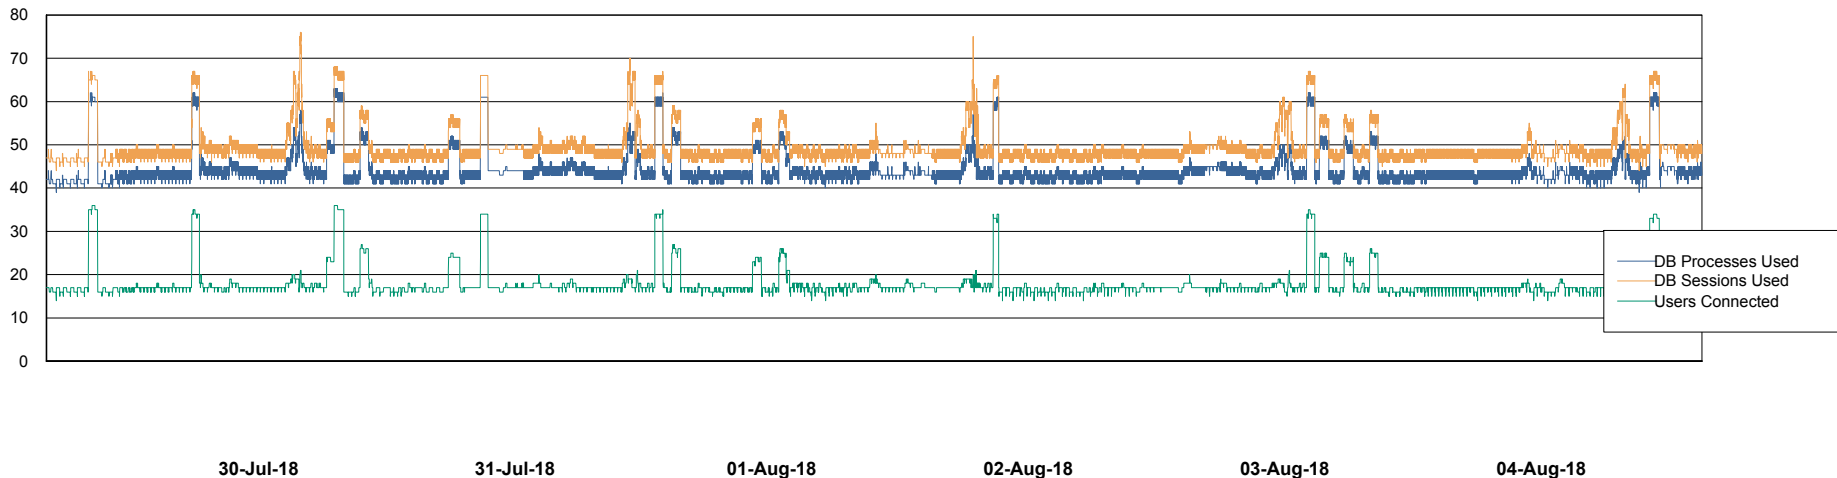

Database Performance DFDDDBBI_Production