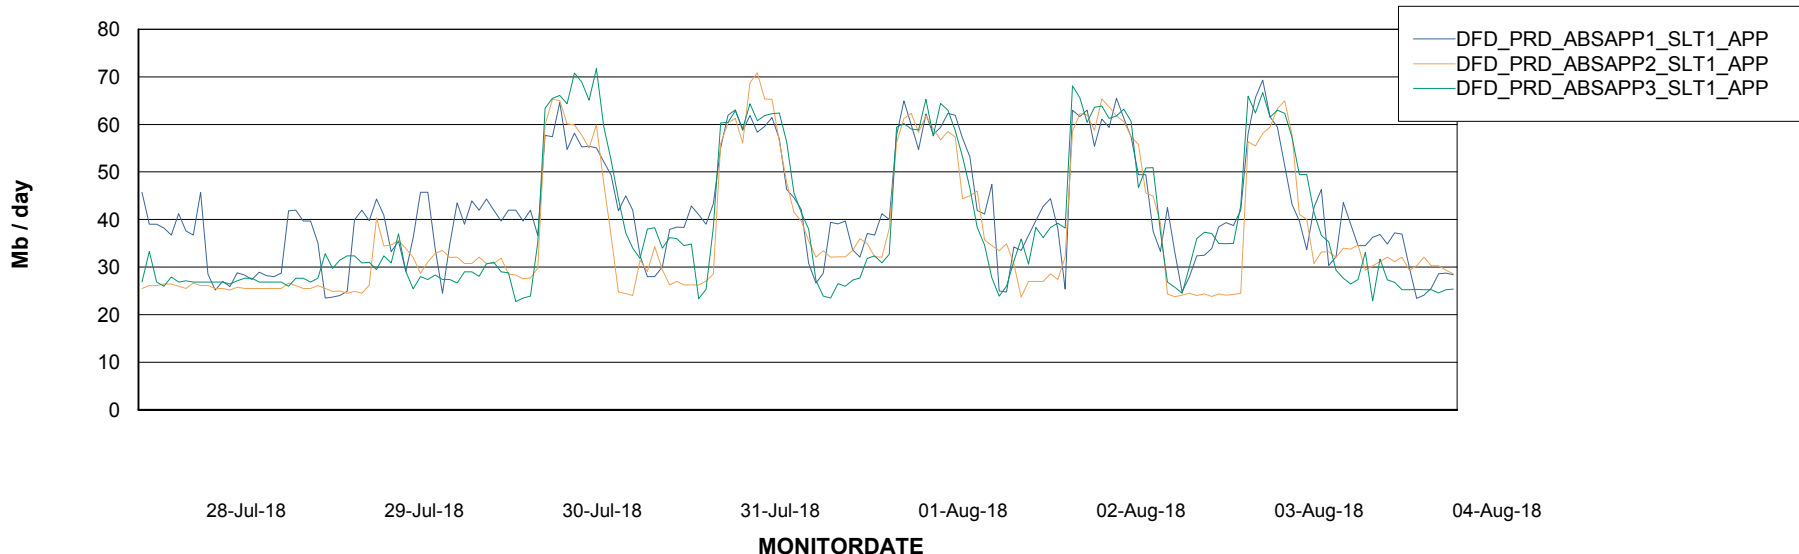

ABSSolute Application Server Services

Avg memory used per ABS Server Service