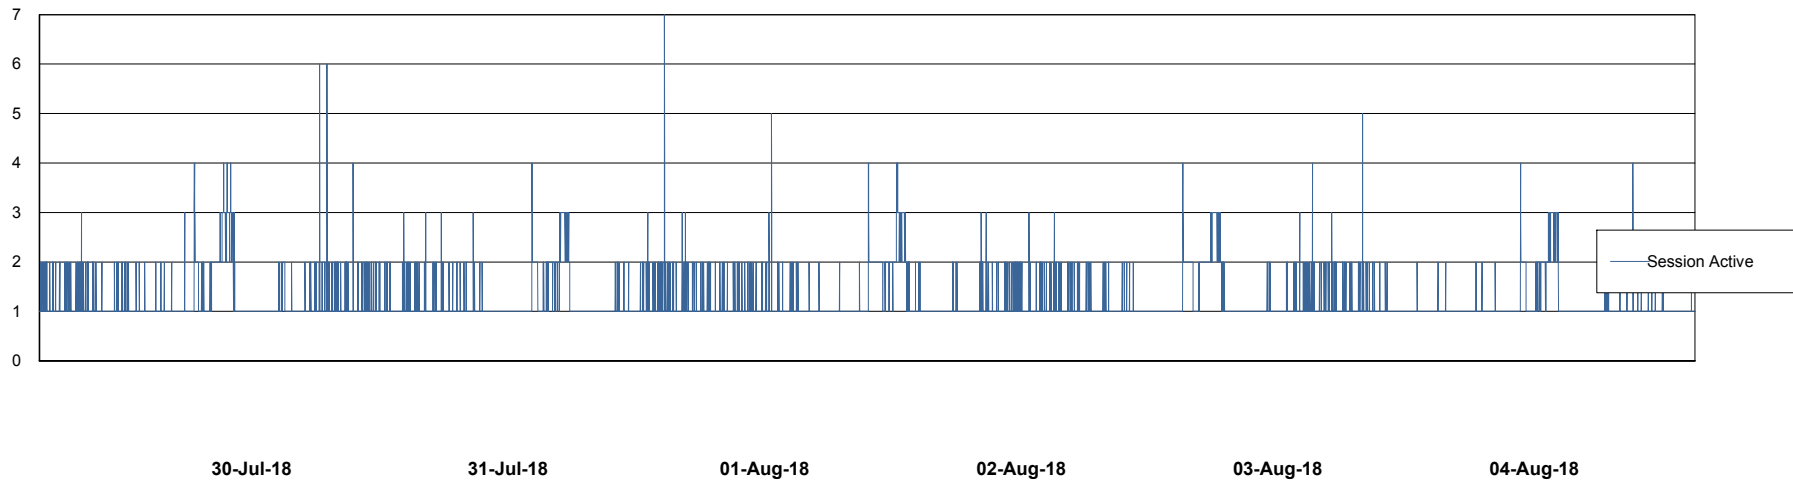

Database Performance DFDDB_Production