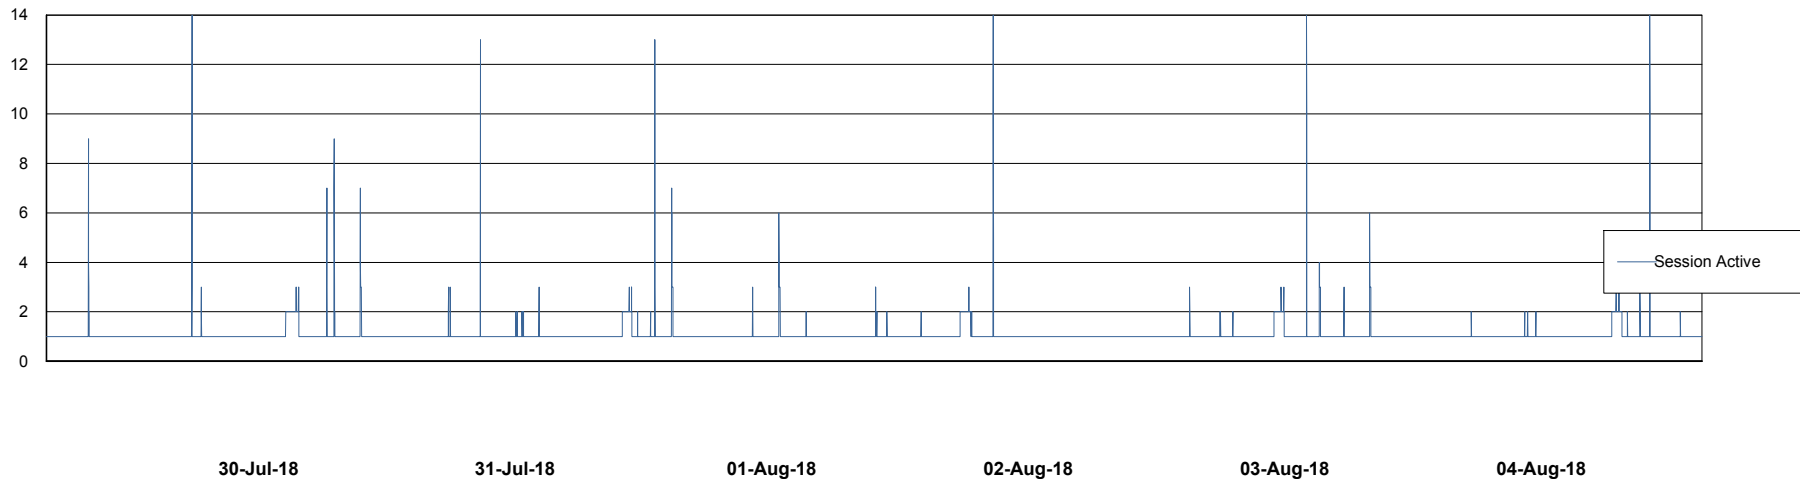

Database Performance DFDDDBBI_Production