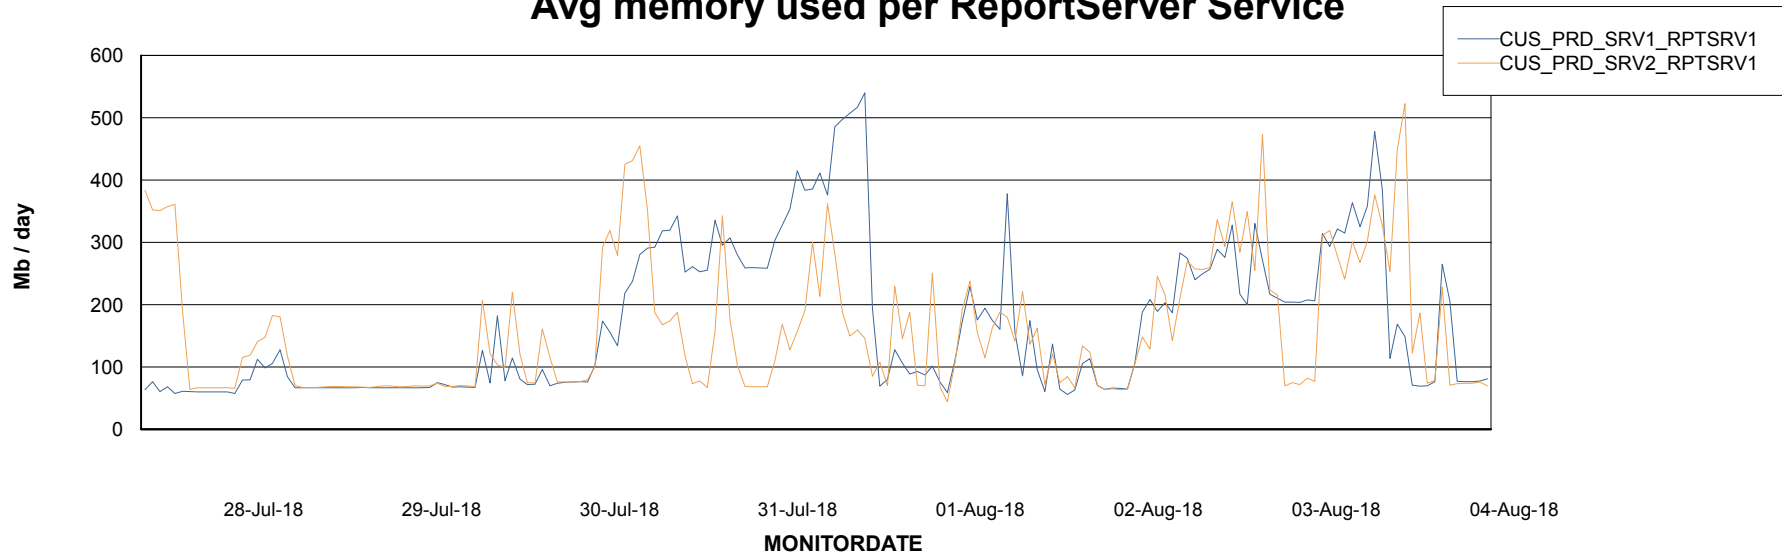

ABSolute Web Component Services

Avg memory used per ReportServer Service