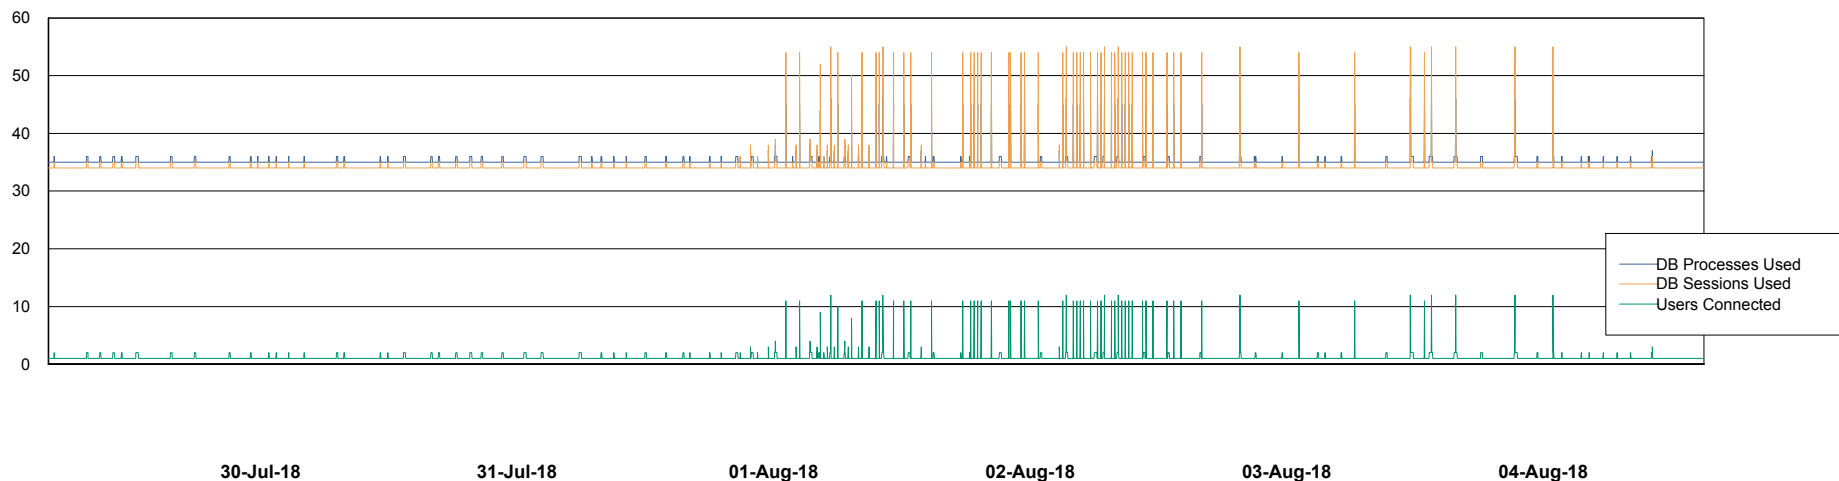

Weekly SLA Customer Report

Customer CUS Production
Database ID 84

Database Performance CUS_ProdDB_Primary

Weekly SLA Customer Report

Customer CUS Production
Database ID 84

Database Performance CUS_ProdDB_Standby