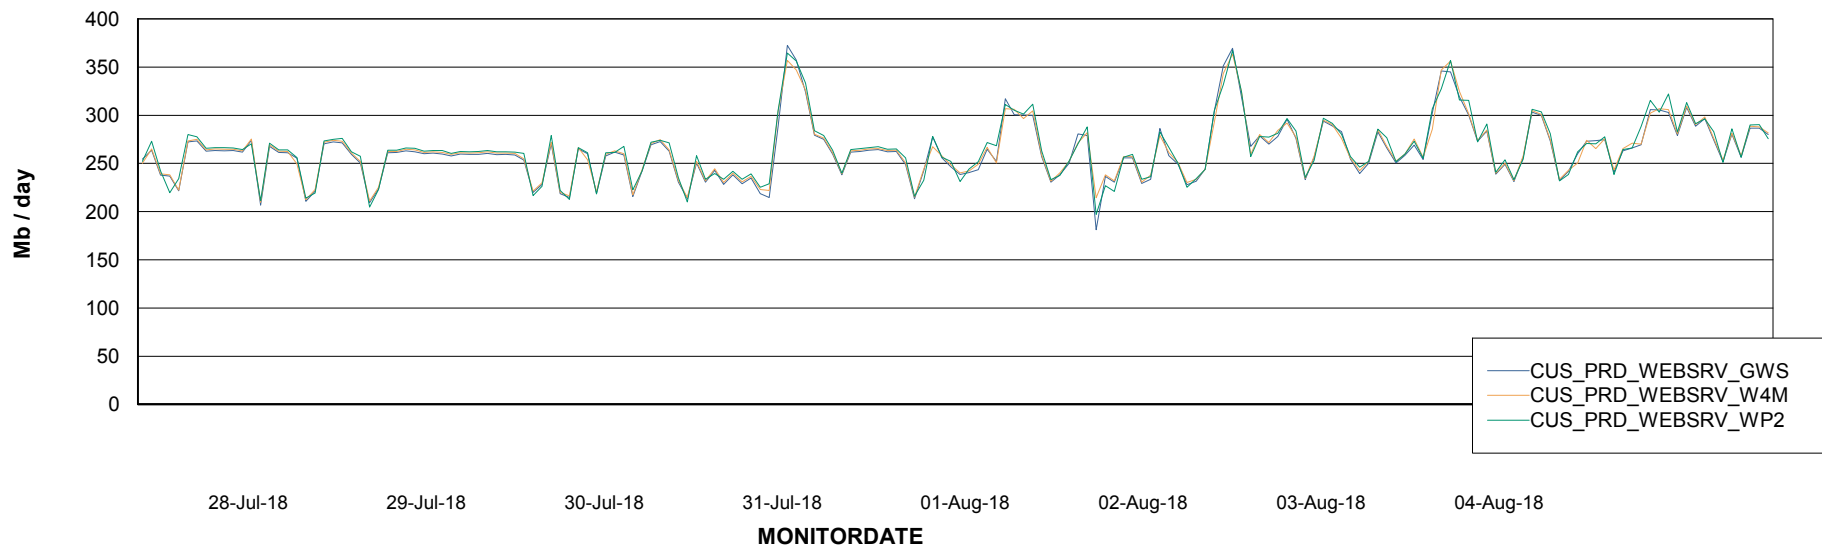

ABSolute Web Component Services

Avg memory used per ReportServer Service

Weekly SLA Customer Report

Customer CUS Production
Database ID 84

ABSSolute Web Component Services

Avg memory used per ABS Web component