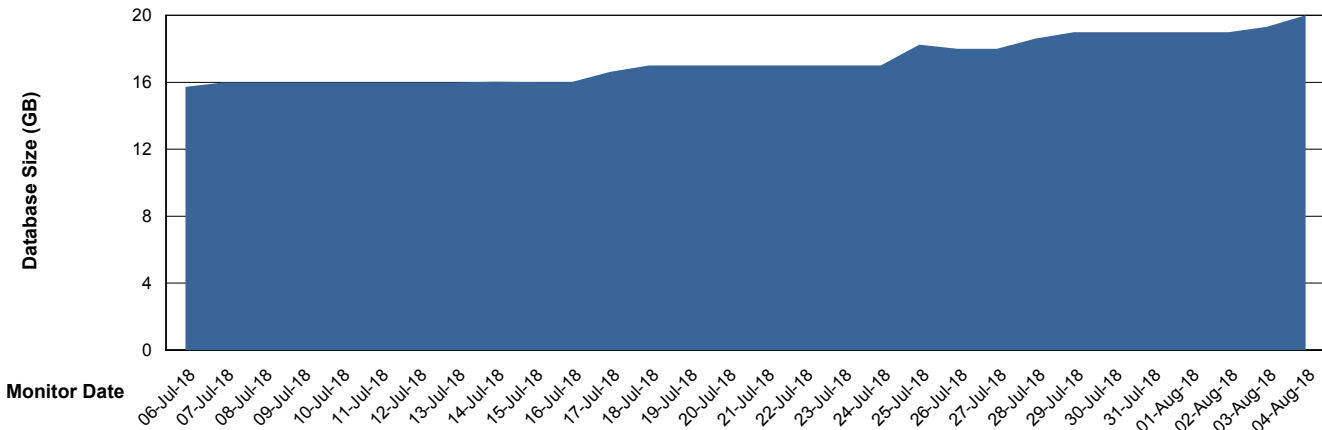

DATABASE SIZE CUS_ProdDB_Primary

Database growth over last month

Database Tablespace CUS_ProdDB_Primary

Date	Tablespace Name	Filesize (Gb)	Usedsize (Gb)	Percentage free
04-Aug-18	ABSDATA	14	12	14
	INDX	12	0	100
03-Aug-18	ABSDATA	14	12	14
	INDX	12	0	100
02-Aug-18	ABSDATA	14	12	14
	INDX	12	0	100
01-Aug-18	ABSDATA	14	12	14
	INDX	12	0	100
31-Jul-18	ABSDATA	14	12	14
	INDX	12	0	100
30-Jul-18	ABSDATA	14	11	21
	INDX	12	0	100
29-Jul-18	ABSDATA	14	11	21
	INDX	12	0	100