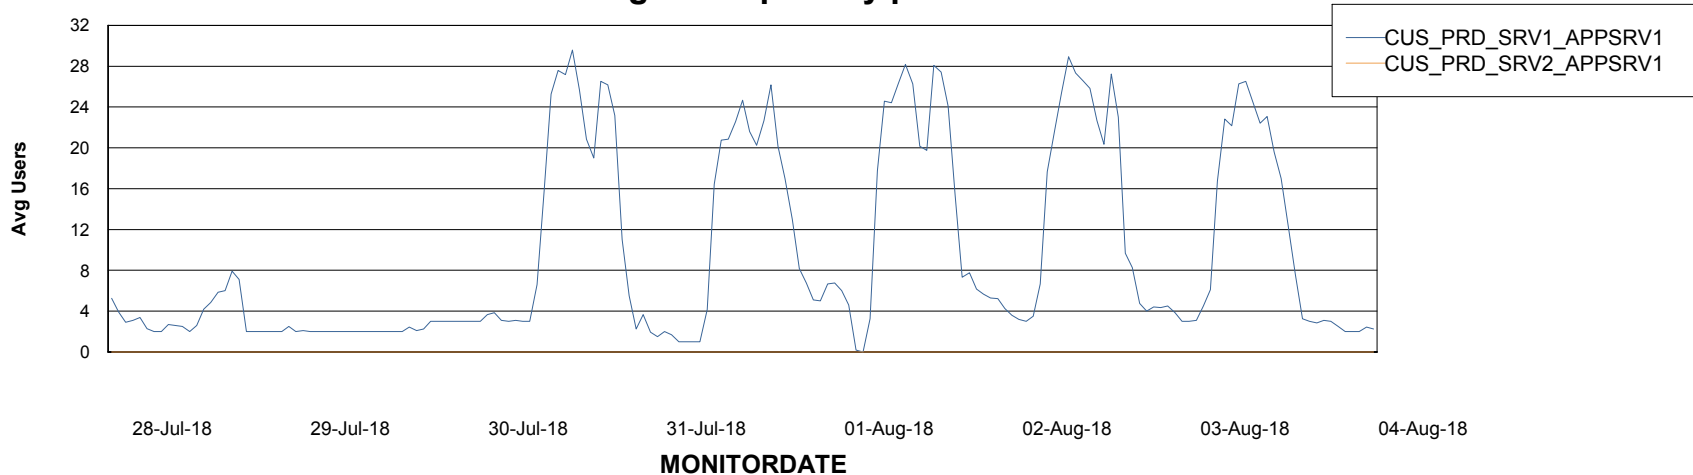

Weekly SLA Customer Report

Customer CUS Production
Database ID 84

ABSSolute Application Server Services

Avg memory used per ABS Server Service

Avg users per day per ABS server

Weekly SLA Customer Report

Customer CUS Production
Database ID 84