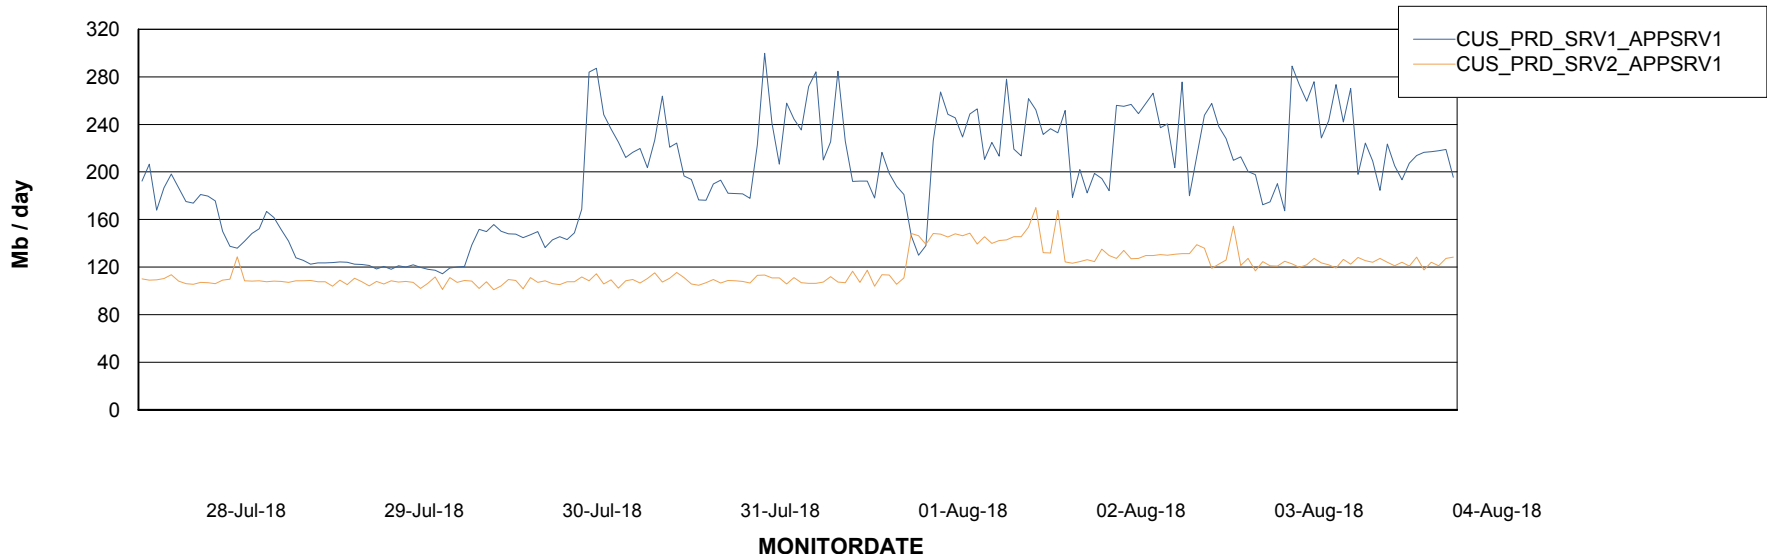

ABSSolute Application Server Services

Avg memory used per ABS Server Service