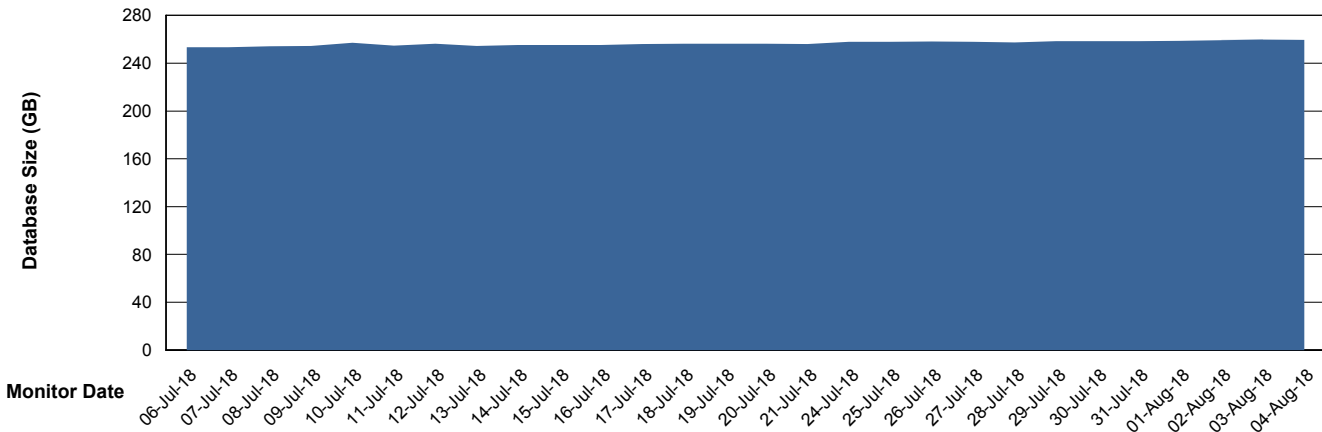

Weekly SLA Customer Report

Customer CSC_Production
Database ID 50

Database Performance CSCDB_Primary

Weekly SLA Customer Report

Customer CSC_Production
Database ID 50

Database Performance CSCDB_Standby

Weekly SLA Customer Report

Customer CSC_Production
 Database ID 50

DATABASE SIZE CSCDB_Primary

Database growth over last month

Database Tablespace CSCDB_Primary

Date	Tablespace Name	Filesize (Gb)	Usedsize (Gb)	Percentage free
04-Aug-18	ABSDATA	127	93	27
	INDX	188	163	13
03-Aug-18	ABSDATA	127	94	26
	INDX	188	163	13
02-Aug-18	ABSDATA	127	94	26
	INDX	188	163	13
01-Aug-18	ABSDATA	127	94	26
	INDX	188	162	14
31-Jul-18	ABSDATA	127	93	27
	INDX	188	162	14
30-Jul-18	ABSDATA	127	93	27
	INDX	188	162	14
29-Jul-18	ABSDATA	127	93	27
	INDX	188	162	14