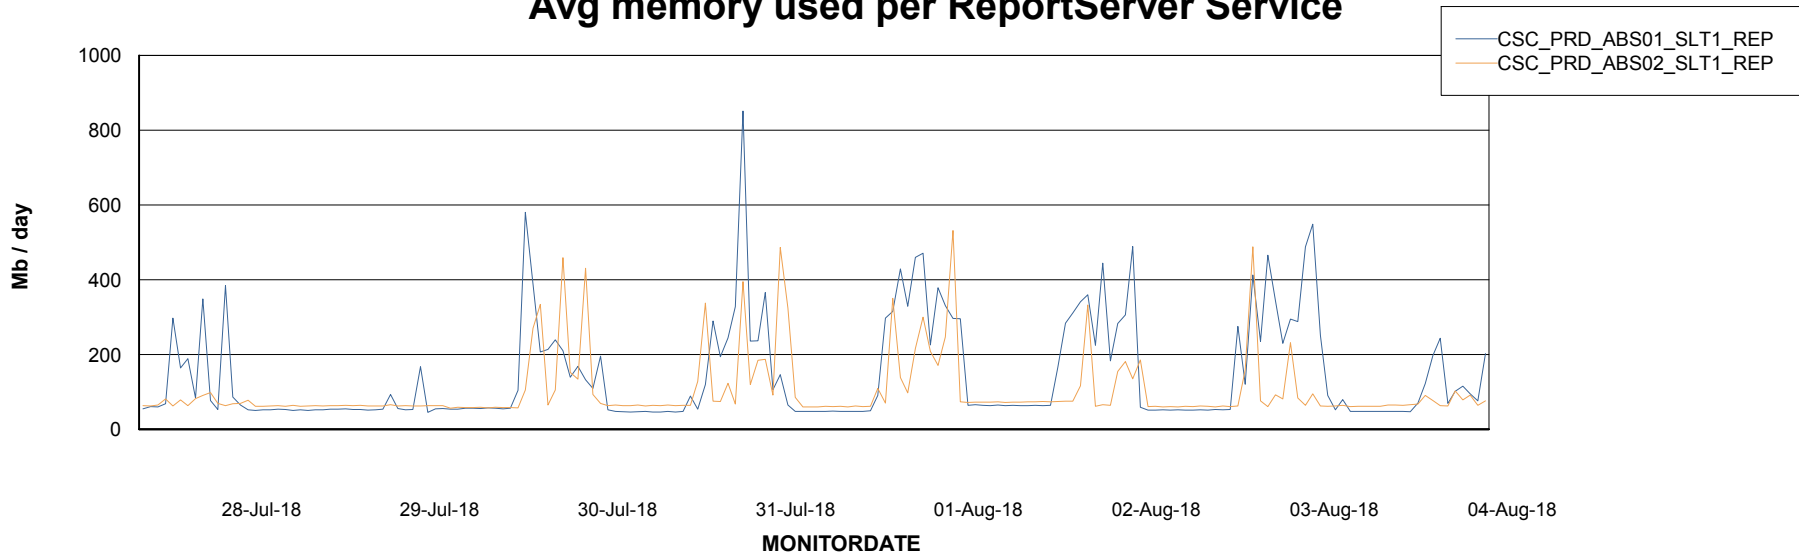

Avg memory used per ABS Server Service

Avg users per day per ABS server

Weekly SLA Customer Report

Customer CSC_Production
Database ID 50

ABSSolute Application ReportServer Services

Avg memory used per ReportServer Service