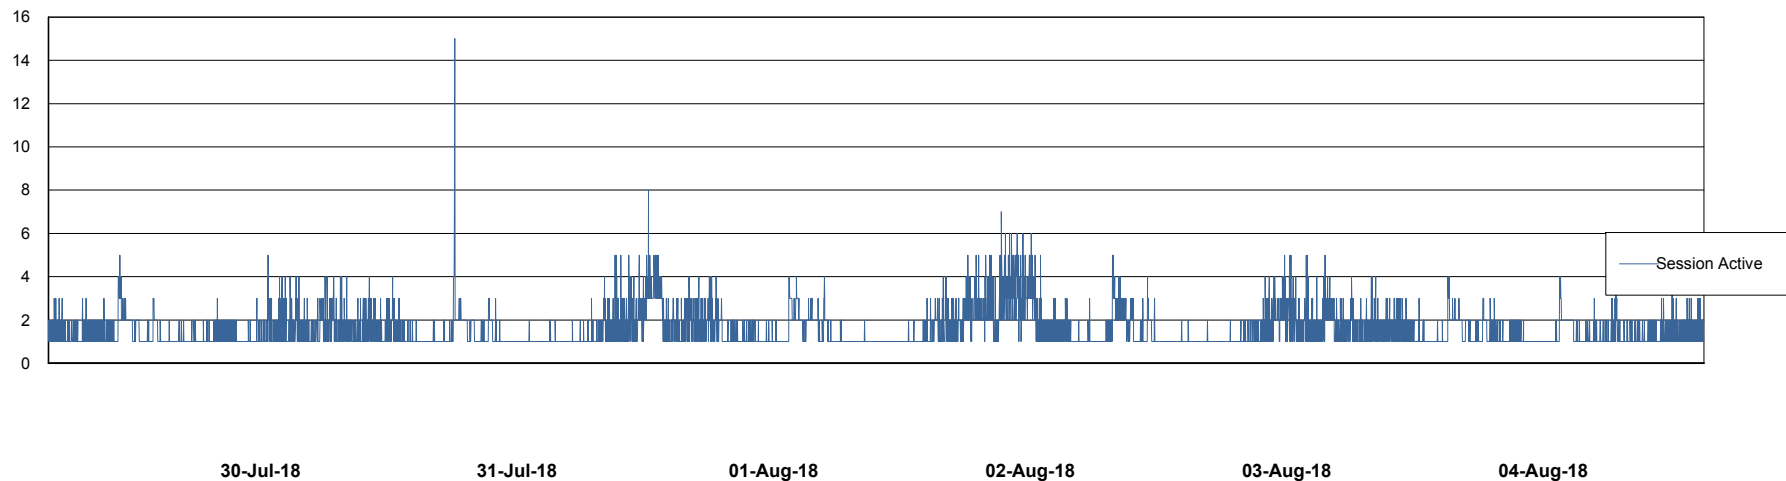

Database Performance CSCDB_Primary