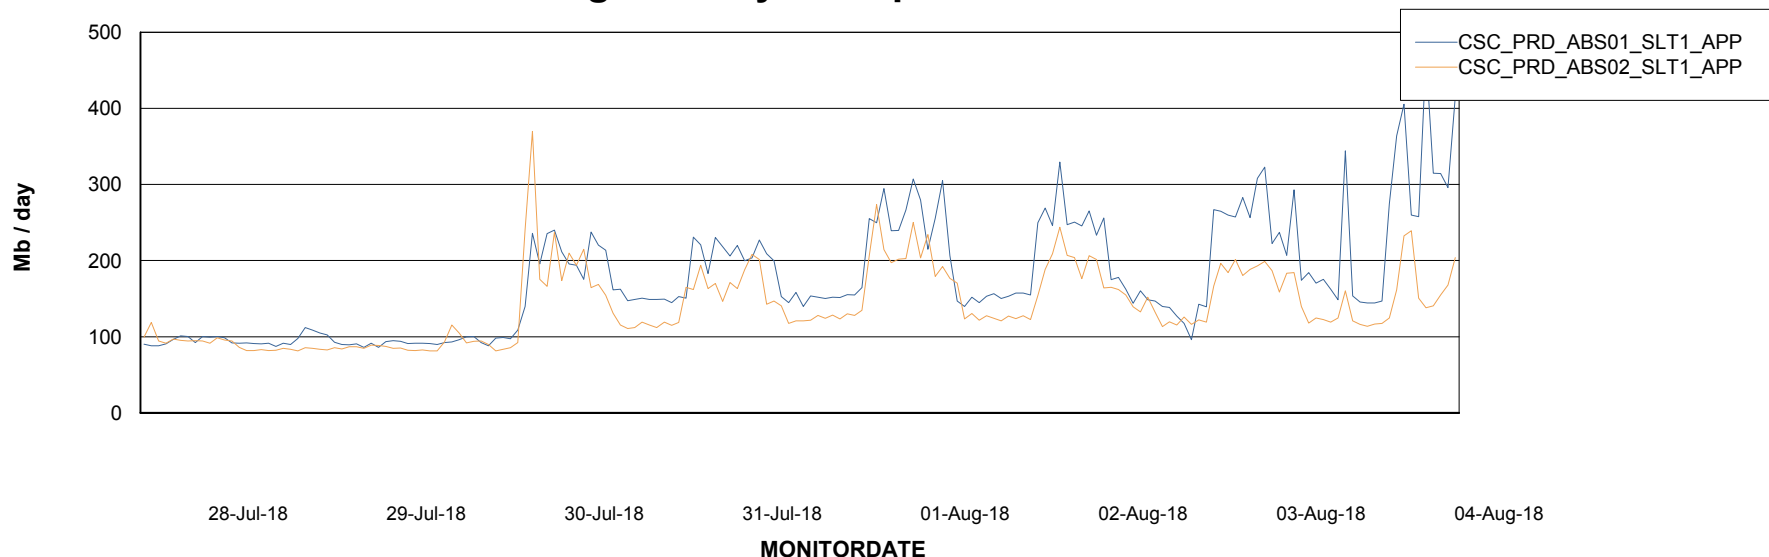

ABSSolute Application Server Services

Avg memory used per ABS Server Service