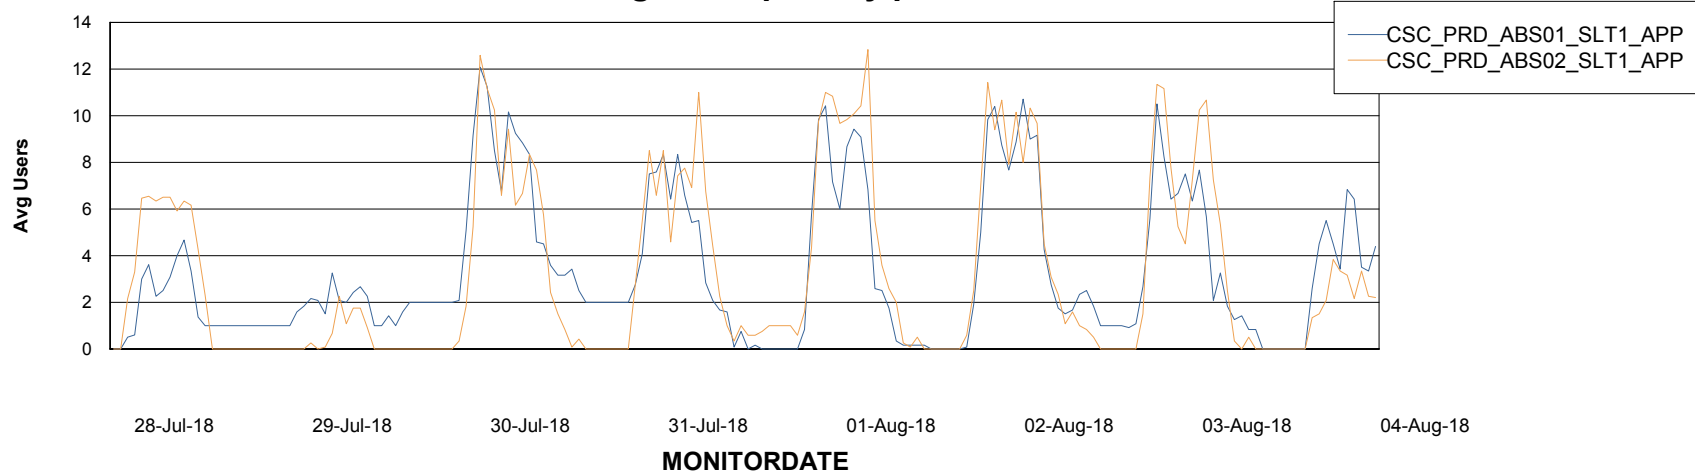

Avg users per day per ABS server