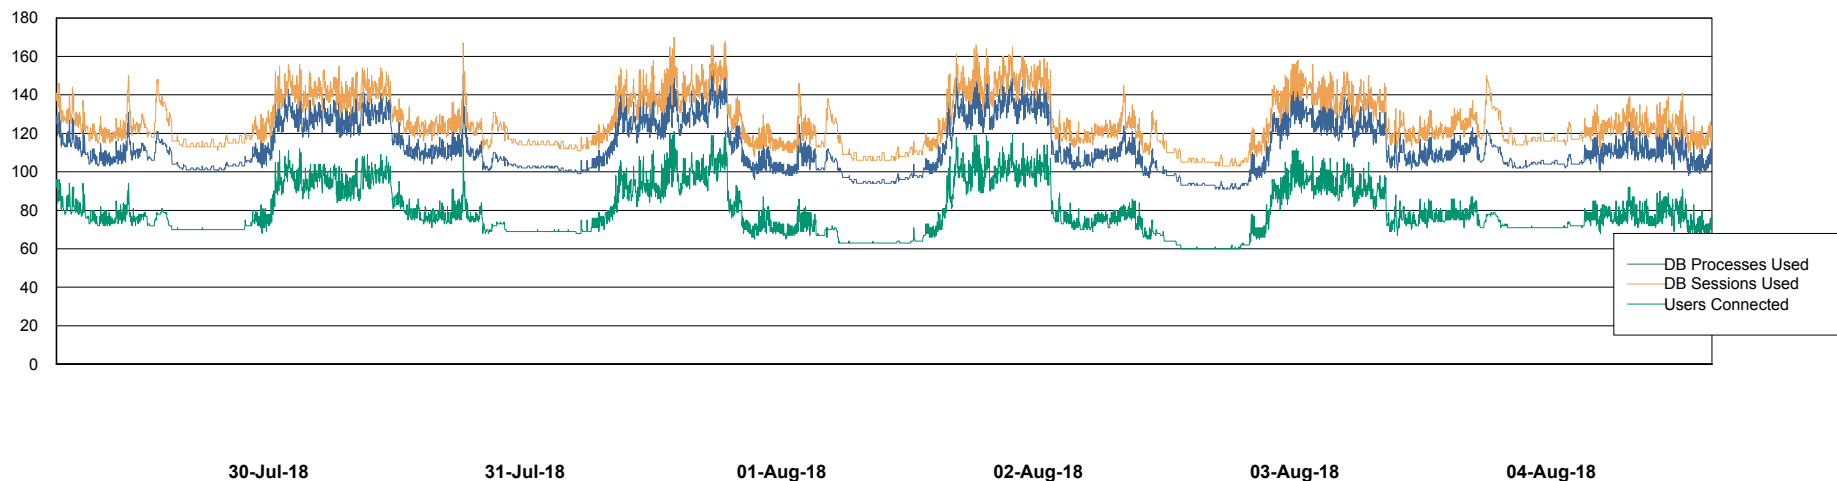

Database Performance CSCDB_Primary