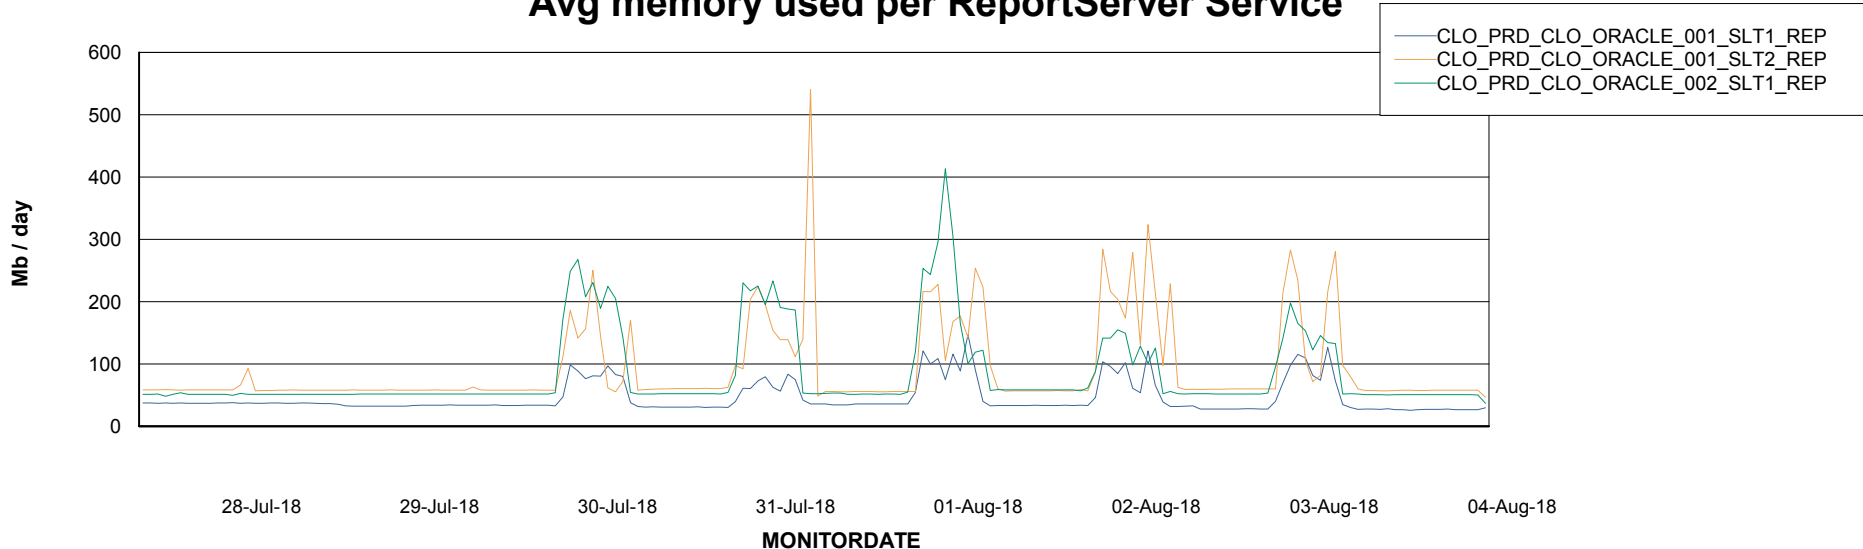

ABSSolute Application ReportServer Services

Avg memory used per ReportServer Service