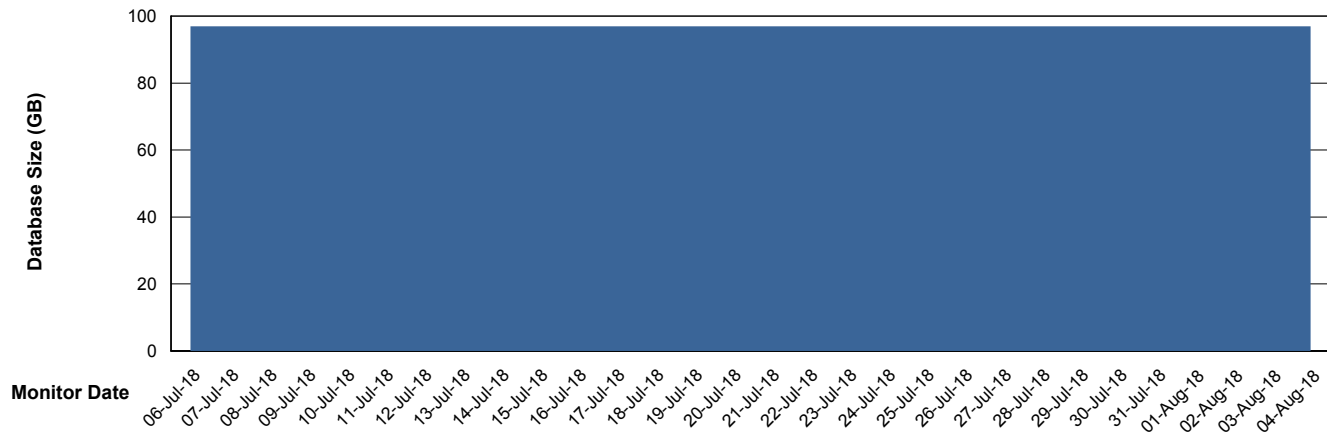

# Weekly SLA Customer Report

Customer CLO Production  
Database ID 38

DATABASE SIZE CLODB\_Production

### Database growth over last month

DATABASE SIZE CLODB\_Test

### Database growth over last month