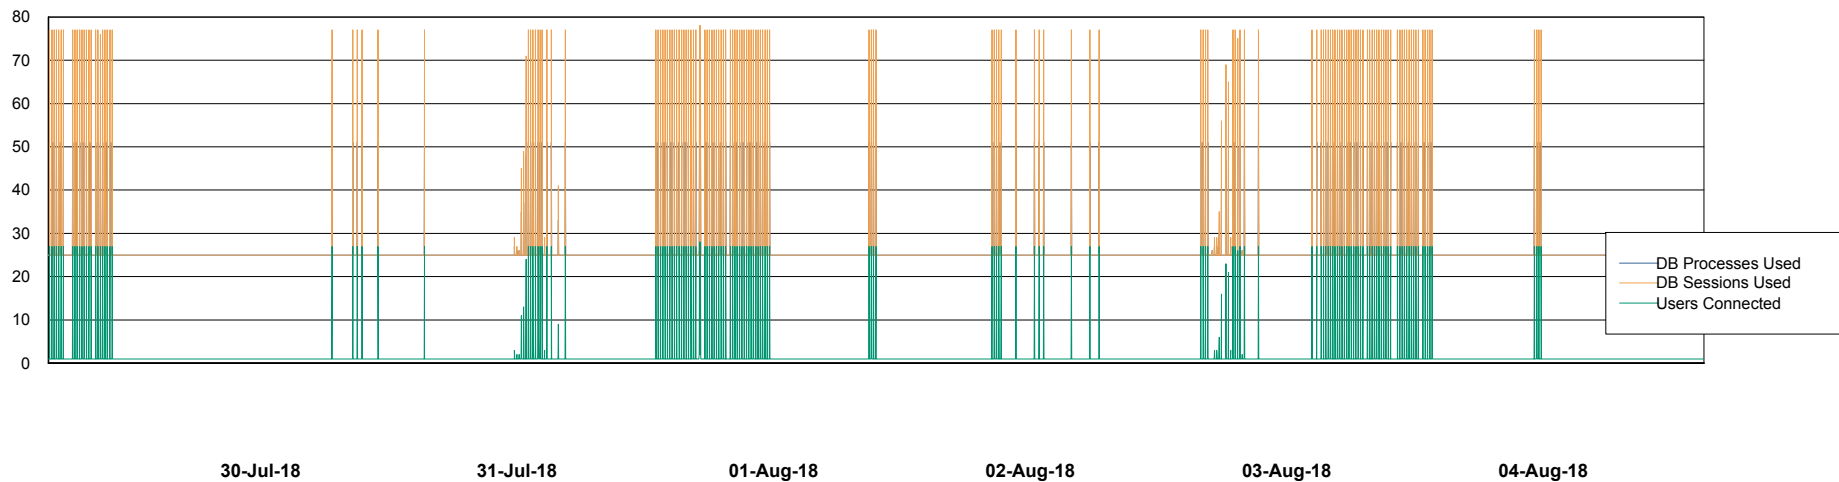

Database Performance CLODB_Standby