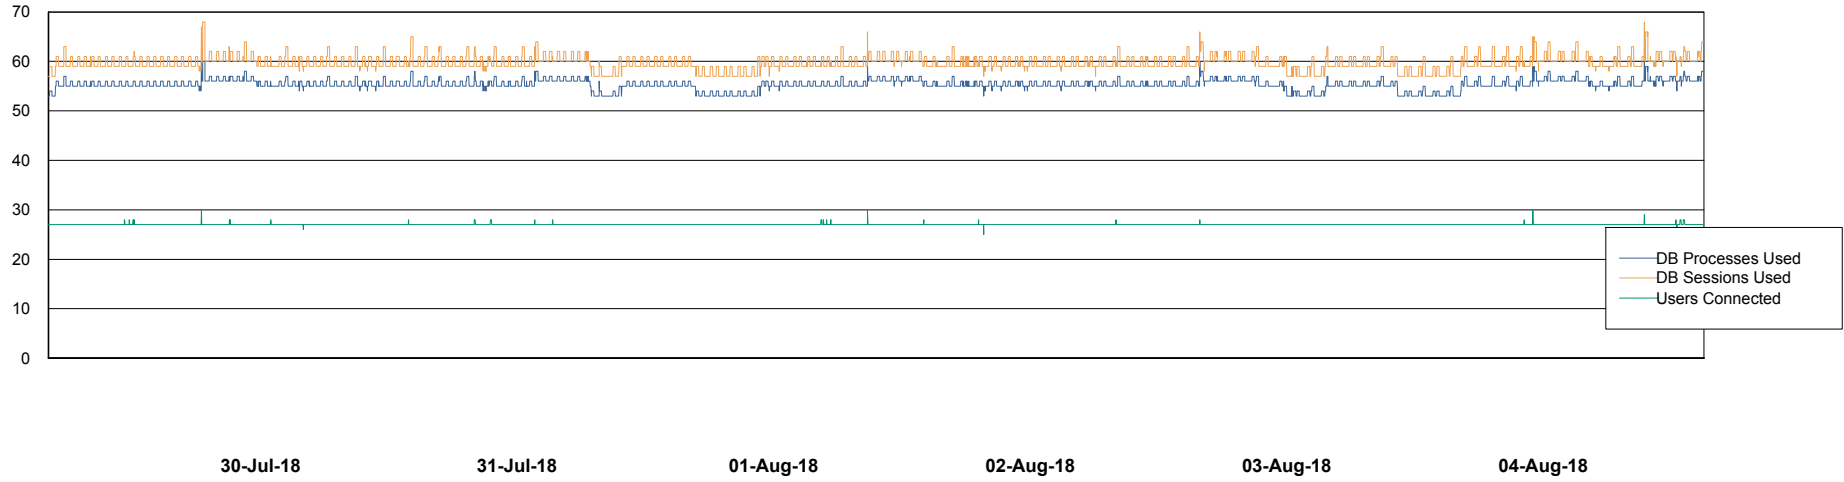

Database Performance CLODB_Test