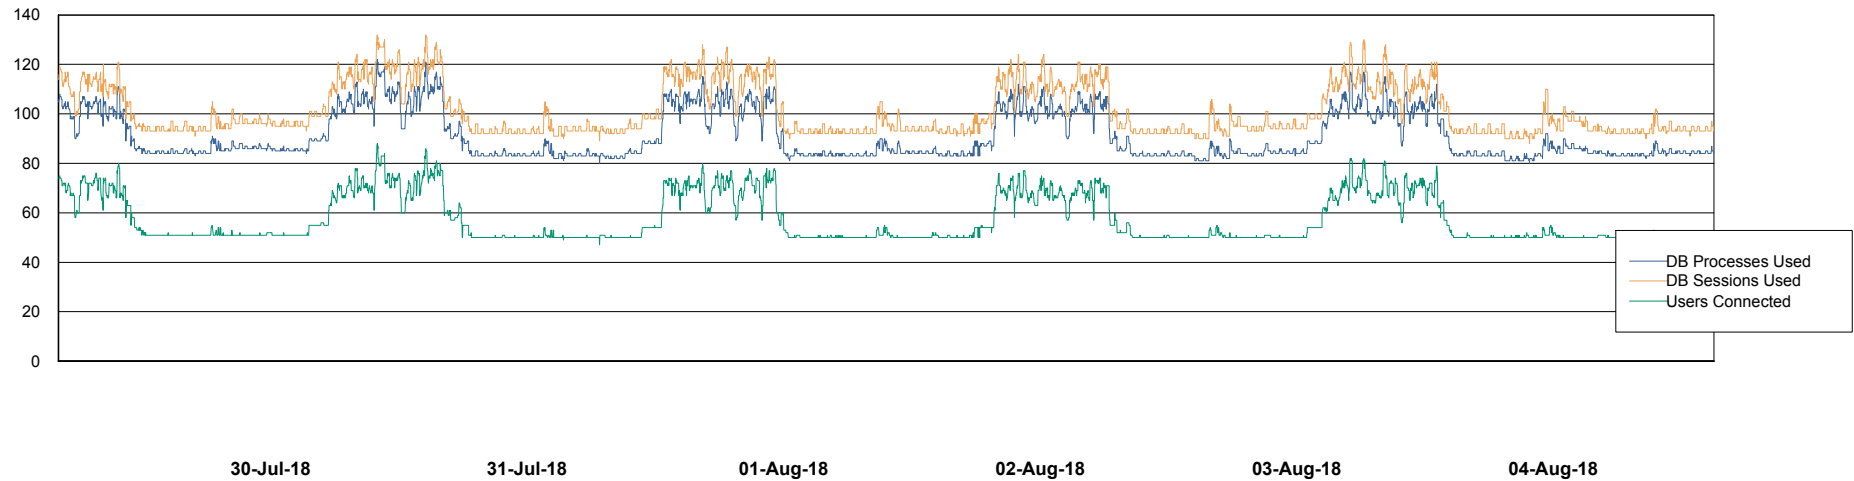

Database Performance CLODB_Production