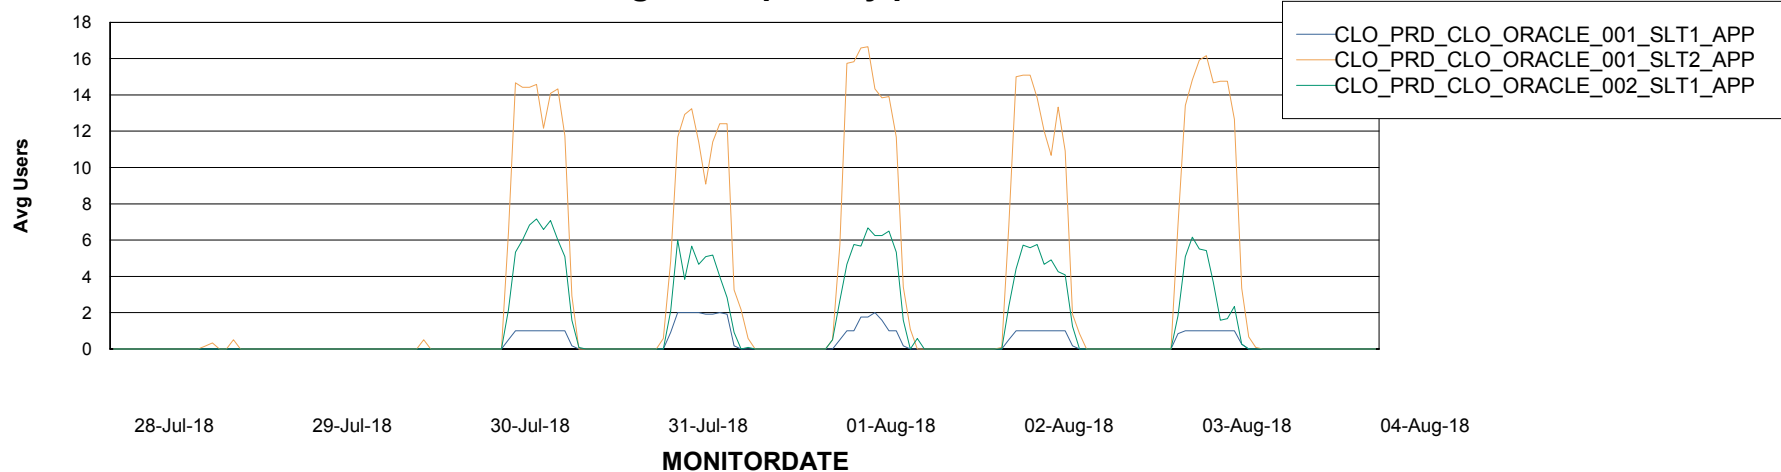

Avg users per day per ABS server