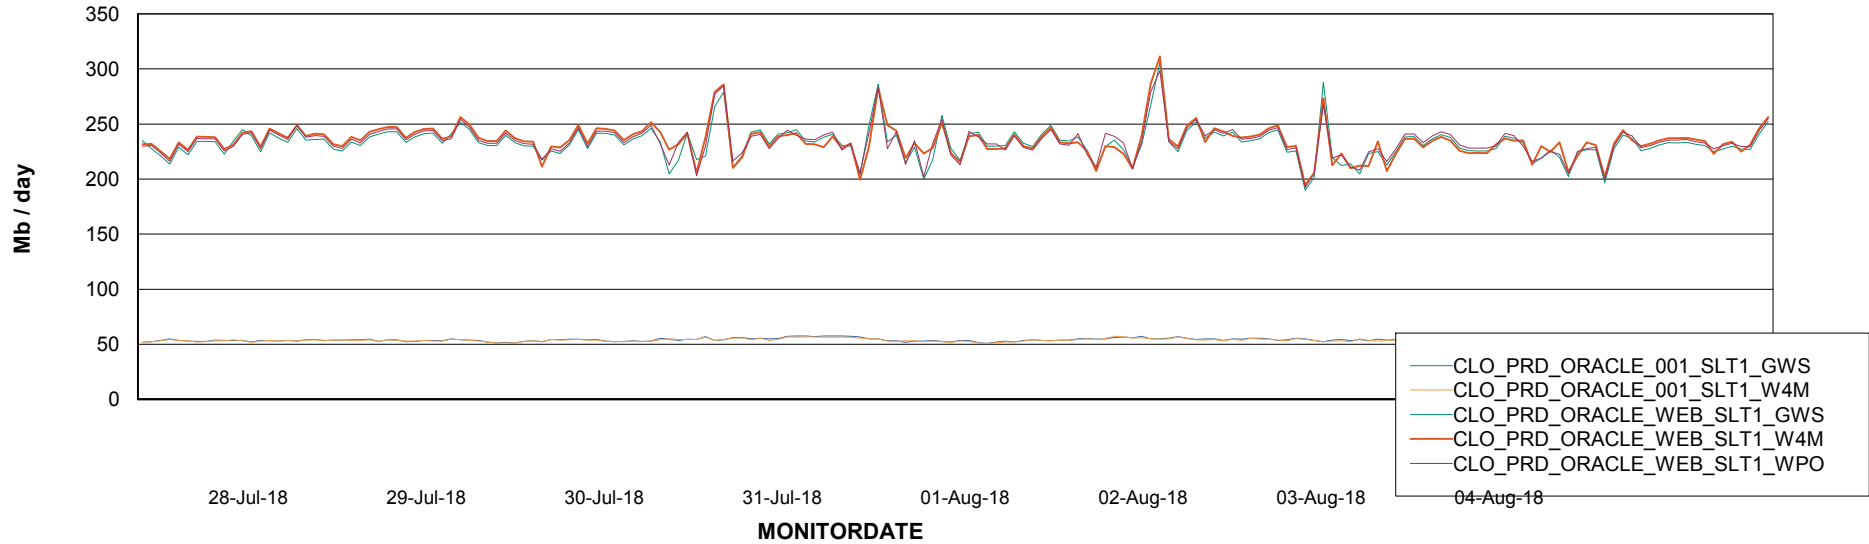

ABSSolute Web Component Services

Avg memory used per ABS Web component