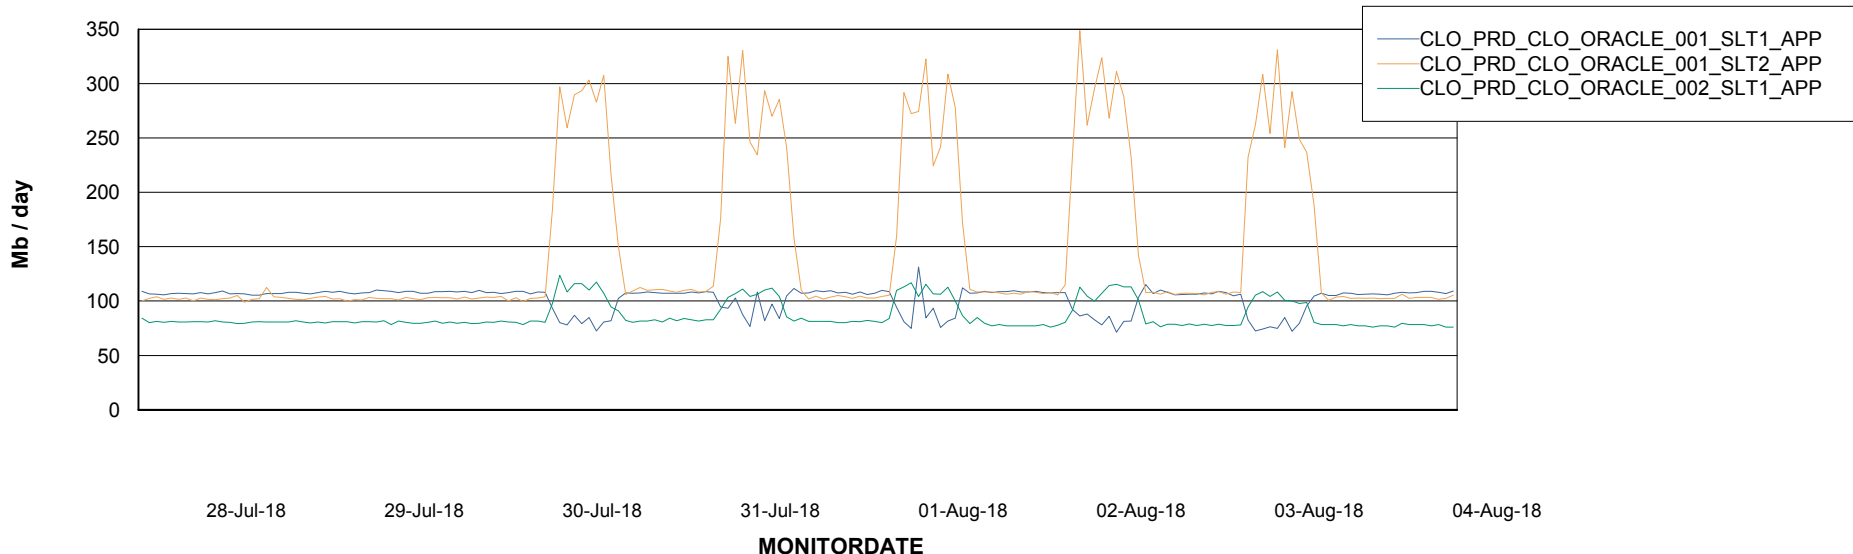

ABSSolute Application Server Services

Avg memory used per ABS Server Service