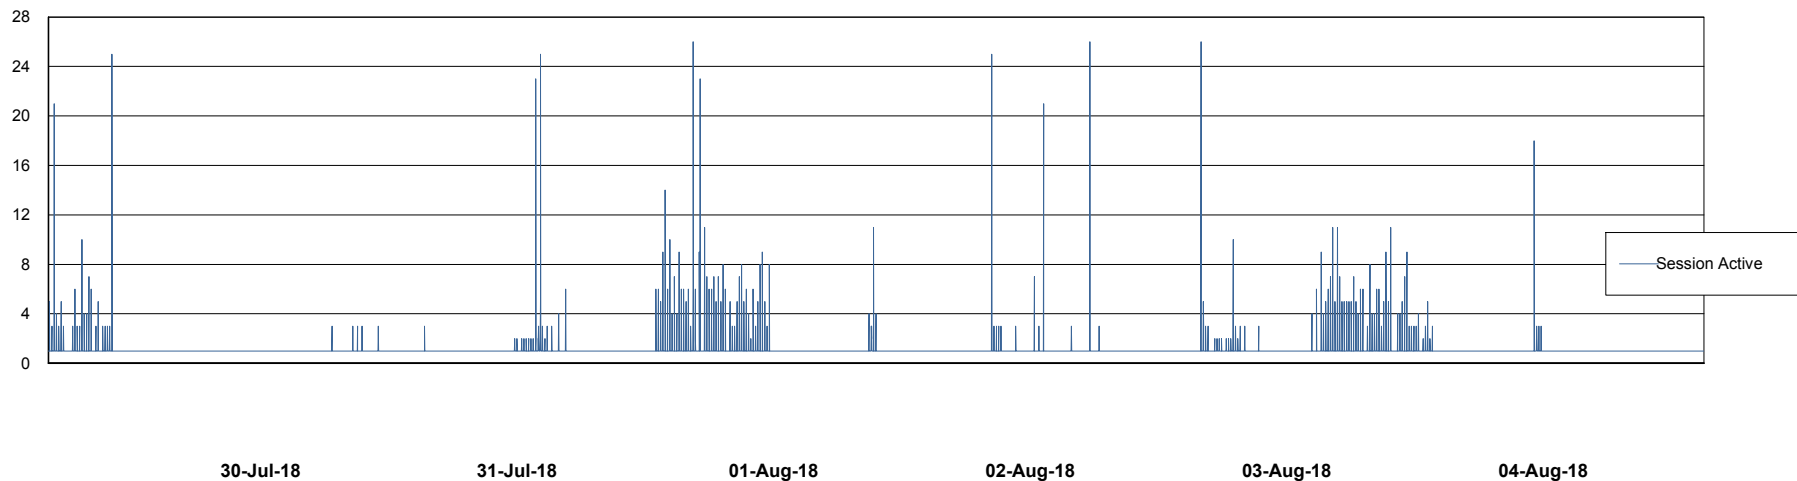

Database Performance CLODB_Standby