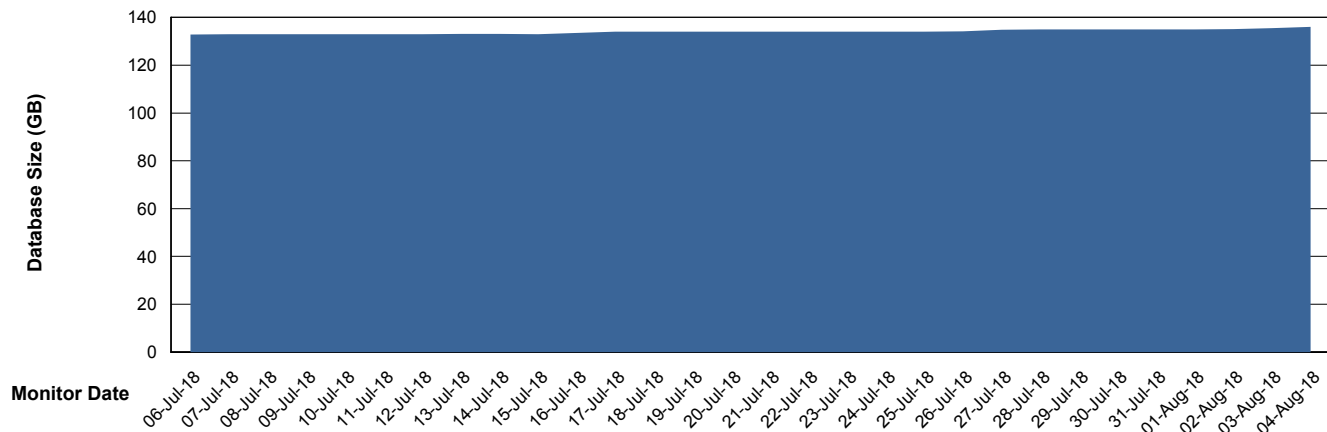

DATABASE SIZE CLODB_Production

Database growth over last month