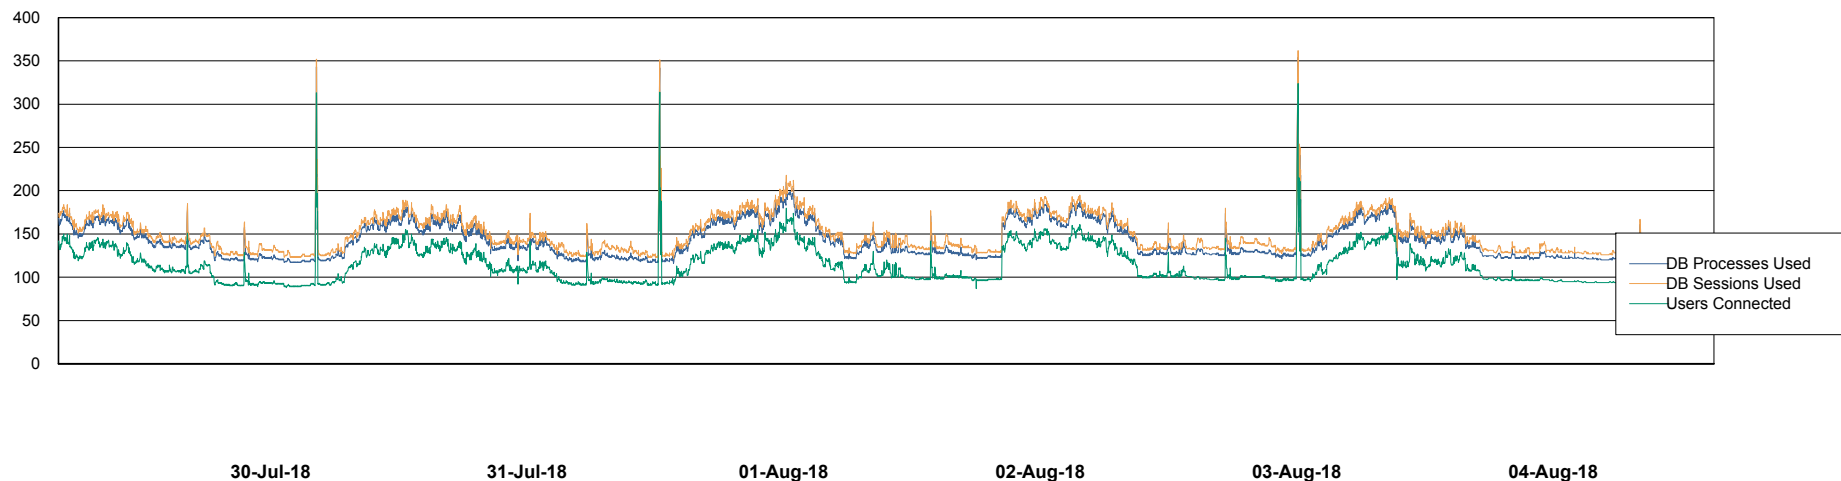

Database Performance BNLDB_Production