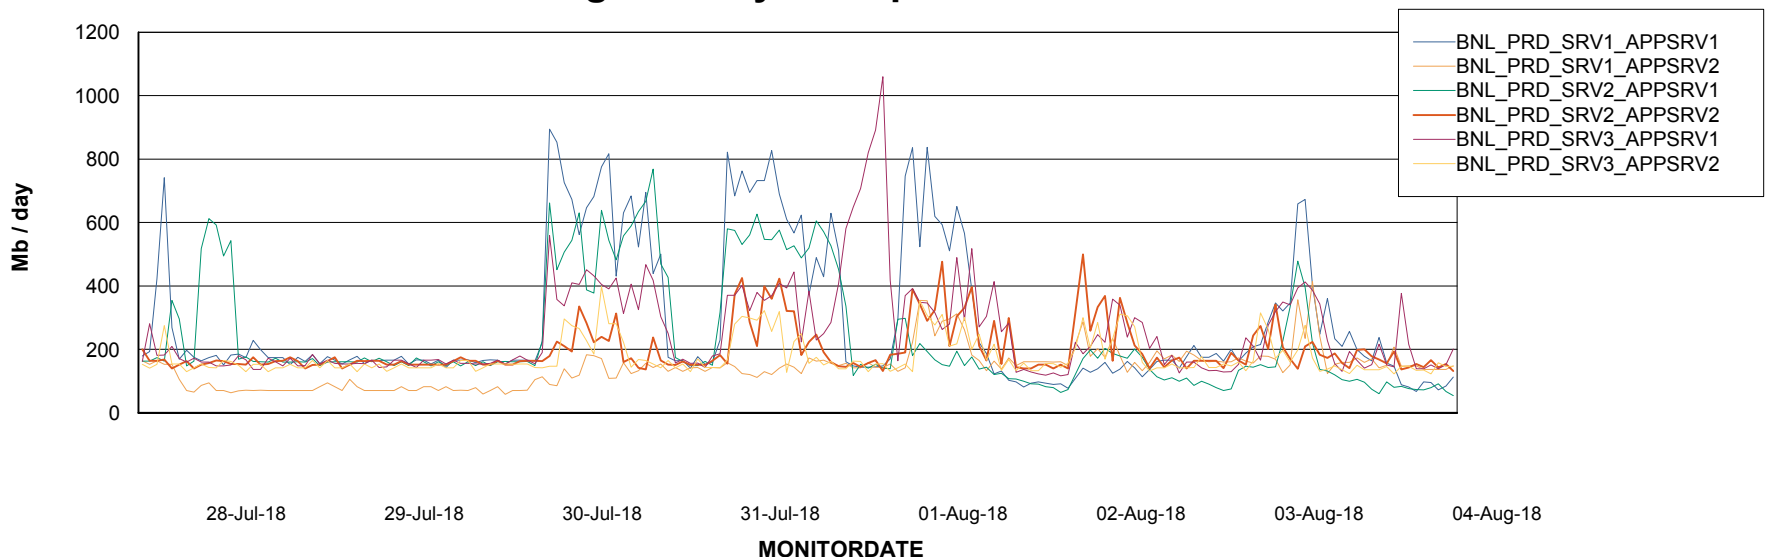

ABSolute Application Server Services

Avg memory used per ABS Server Service