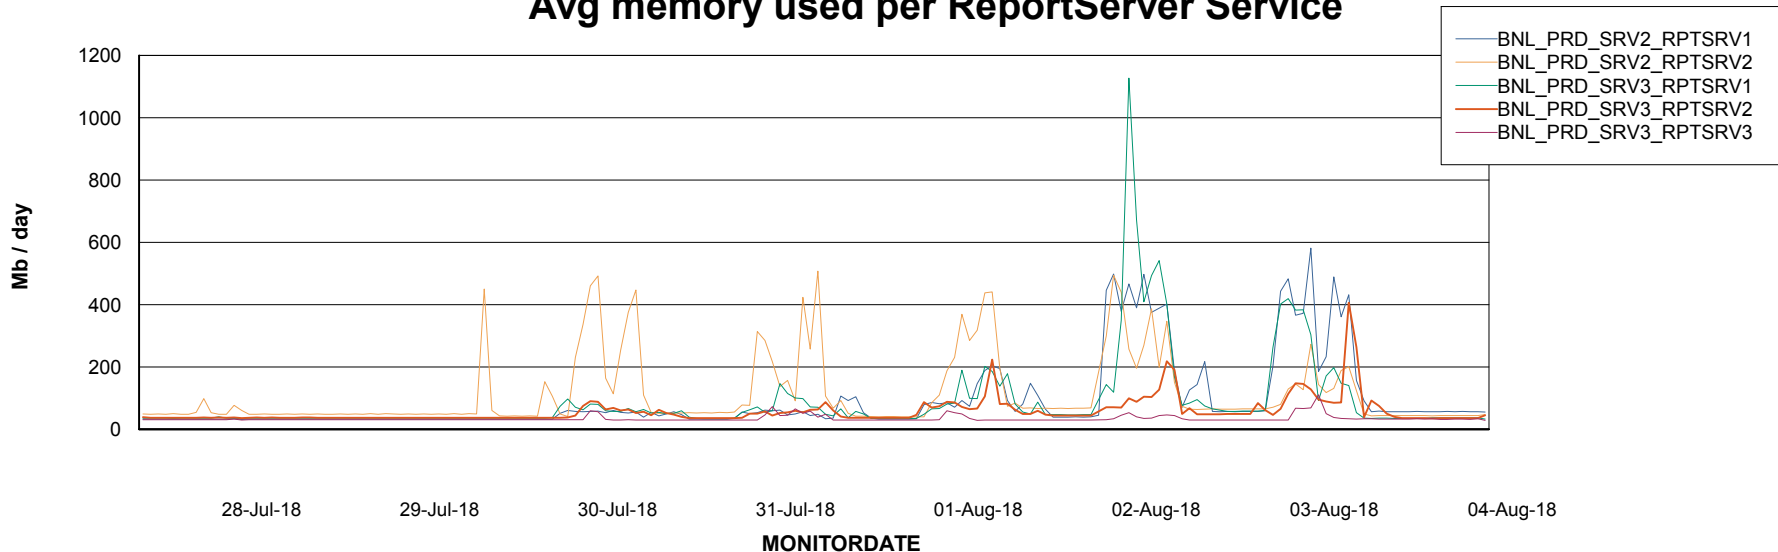

ABSSolute Web Component Services

Avg memory used per ReportServer Service