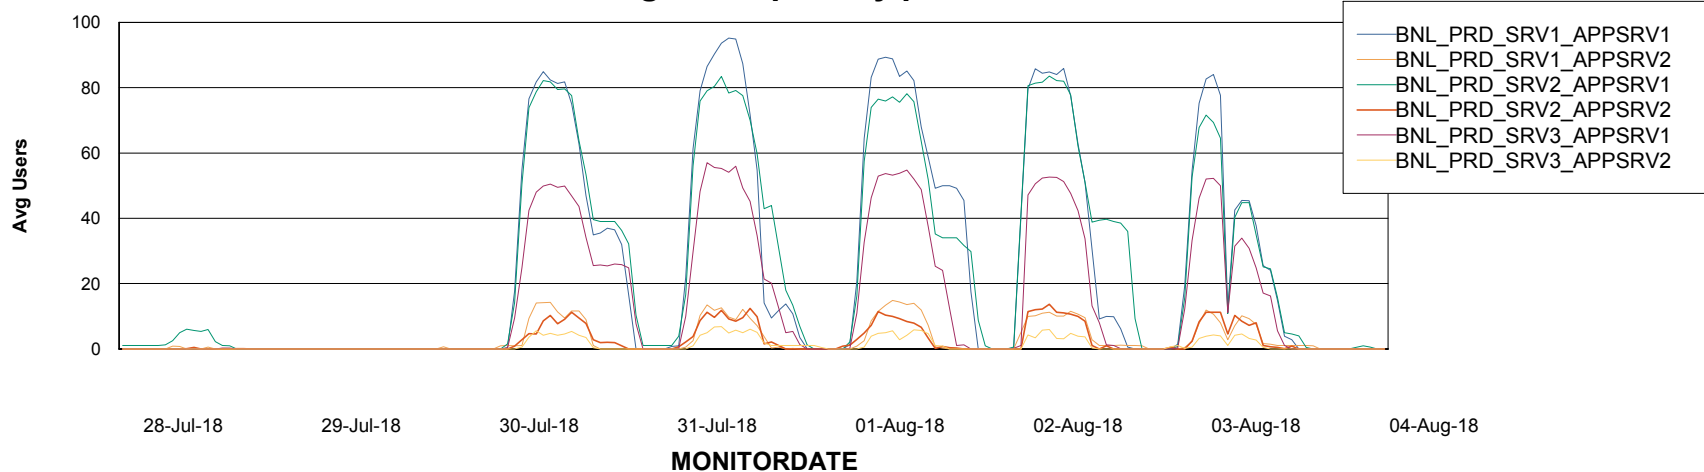

Avg users per day per ABS server