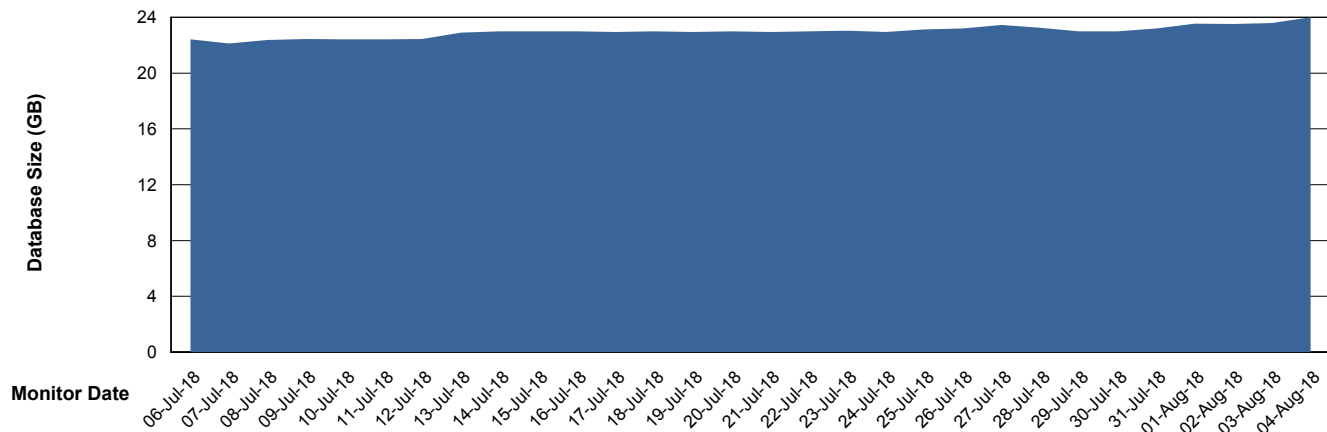

Customer BGG_Production
Database ID 58

Database Performance BGGDB_Standby

Weekly SLA Customer Report

Customer BGG_Production
Database ID 58

DATABASE SIZE BGGDB_BI

Database growth over last month

DATABASE SIZE BGGDB_Production

Database growth over last month

Weekly SLA Customer Report

Customer BGG_Production
Database ID 58

Database Tablespace BGGDB_BI

Date	Tablespace Name	Filesize (Gb)	Usedsize (Gb)	Percentage free
04-Aug-18	ABSDATA	13	11	15
	INDX	14	11	21
03-Aug-18	ABSDATA	13	11	15
	INDX	14	11	21
02-Aug-18	ABSDATA	13	11	15
	INDX	14	11	21
01-Aug-18	ABSDATA	13	11	15
	INDX	14	11	21
31-Jul-18	ABSDATA	13	11	15
	INDX	14	11	21
30-Jul-18	ABSDATA	13	11	15
	INDX	14	11	21
29-Jul-18	ABSDATA	13	10	23
	INDX	14	11	21