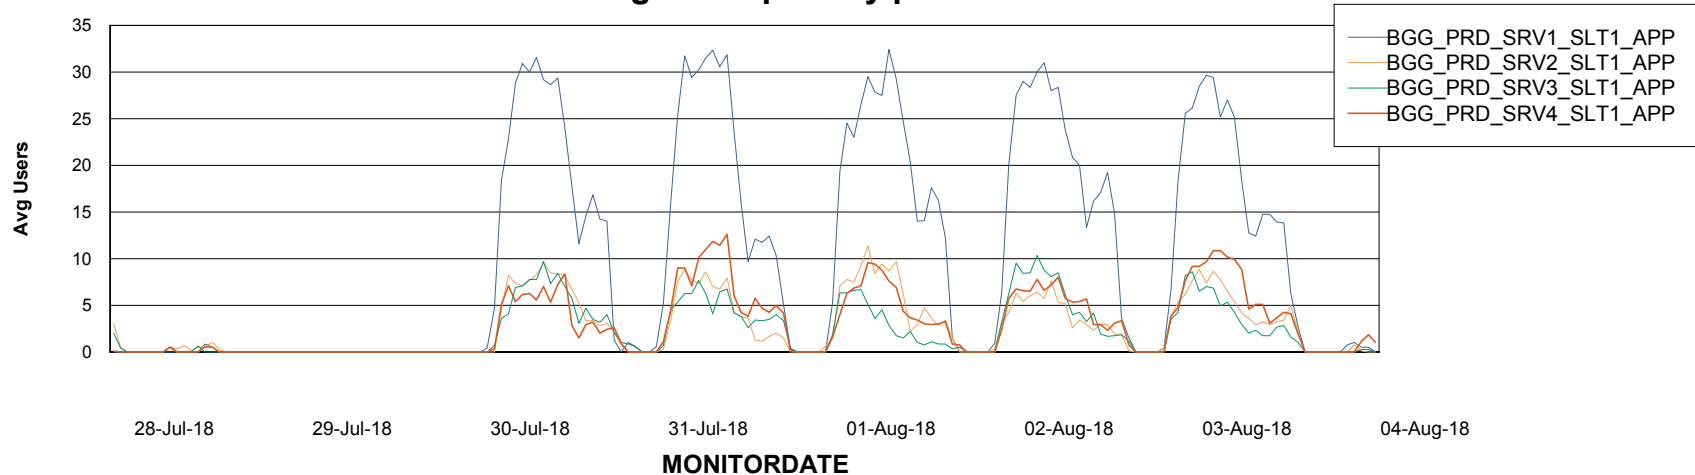

Avg users per day per ABS server