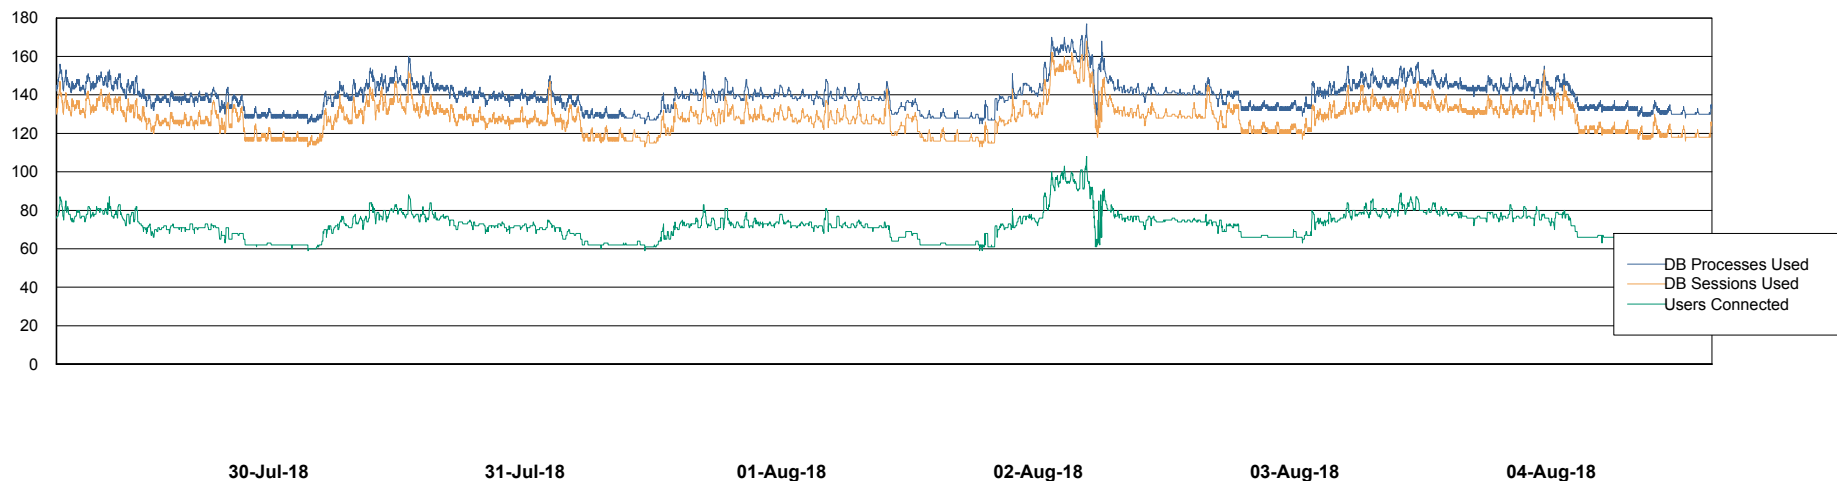

Weekly SLA Customer Report

Customer BGG_Production
Database ID 58

Database Performance BGGDB_BI

Weekly SLA Customer Report

Customer BGG_Production
Database ID 58

Database Performance BGGDB_Production

Weekly SLA Customer Report