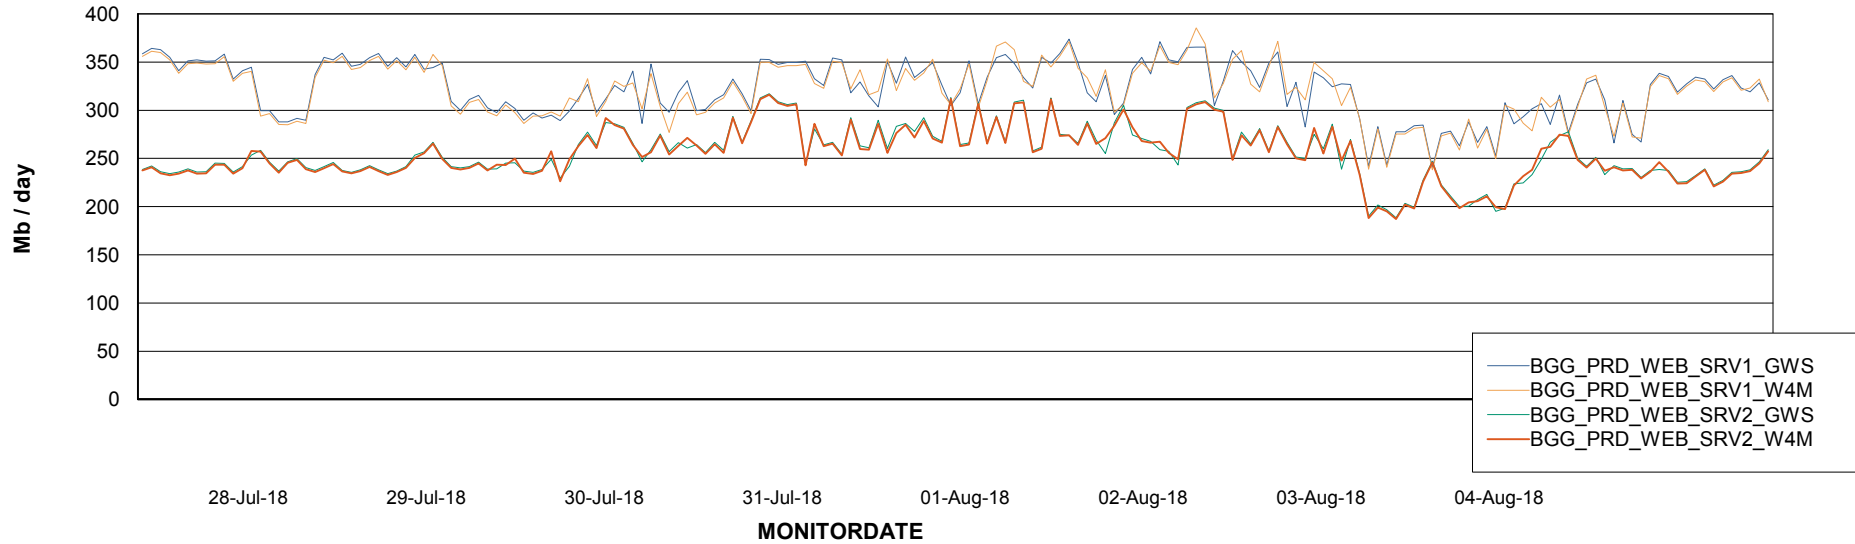

ABSSolute Web Component Services

Avg memory used per ABS Web component