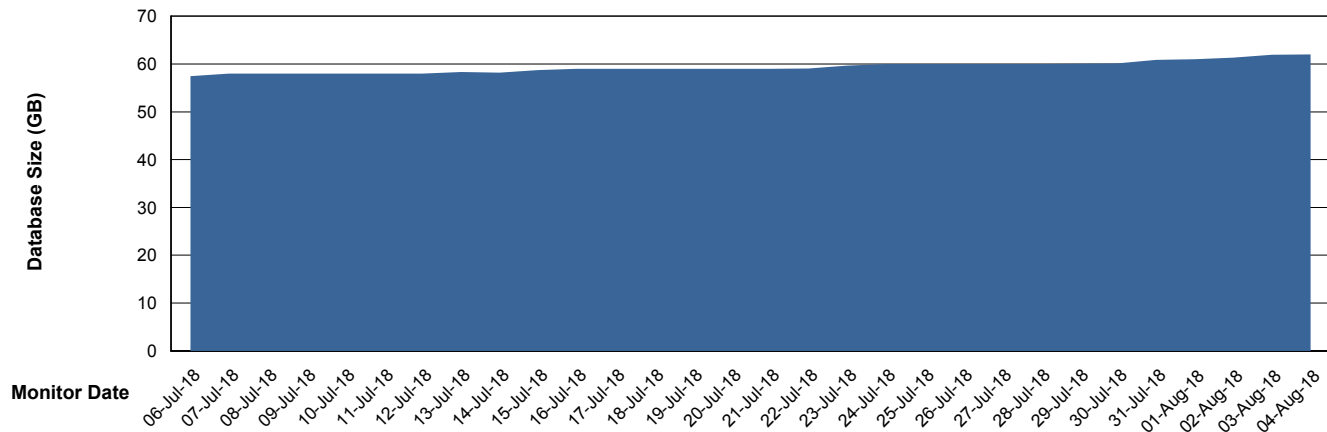

Customer BGG_Production
Database ID 58

Database Performance BGGDB_Standby

Weekly SLA Customer Report

Customer BGG_Production
Database ID 58

DATABASE SIZE BGGDB_BI

Database growth over last month

DATABASE SIZE BGGDB_Production

Database growth over last month

Weekly SLA Customer Report

Customer BGG_Production
Database ID 58

Database Tablespace BGGDB_BI

Date	Tablespace Name	Filesize (Gb)	Usedsize (Gb)	Percentage free
04-Aug-18	ABSDATA	13	11	15
	INDX	14	11	21
03-Aug-18	ABSDATA	13	11	15
	INDX	14	11	21
02-Aug-18	ABSDATA	13	11	15
	INDX	14	11	21
01-Aug-18	ABSDATA	13	11	15
	INDX	14	11	21
31-Jul-18	ABSDATA	13	11	15
	INDX	14	11	21
30-Jul-18	ABSDATA	13	11	15
	INDX	14	11	21
29-Jul-18	ABSDATA	13	10	23
	INDX	14	11	21