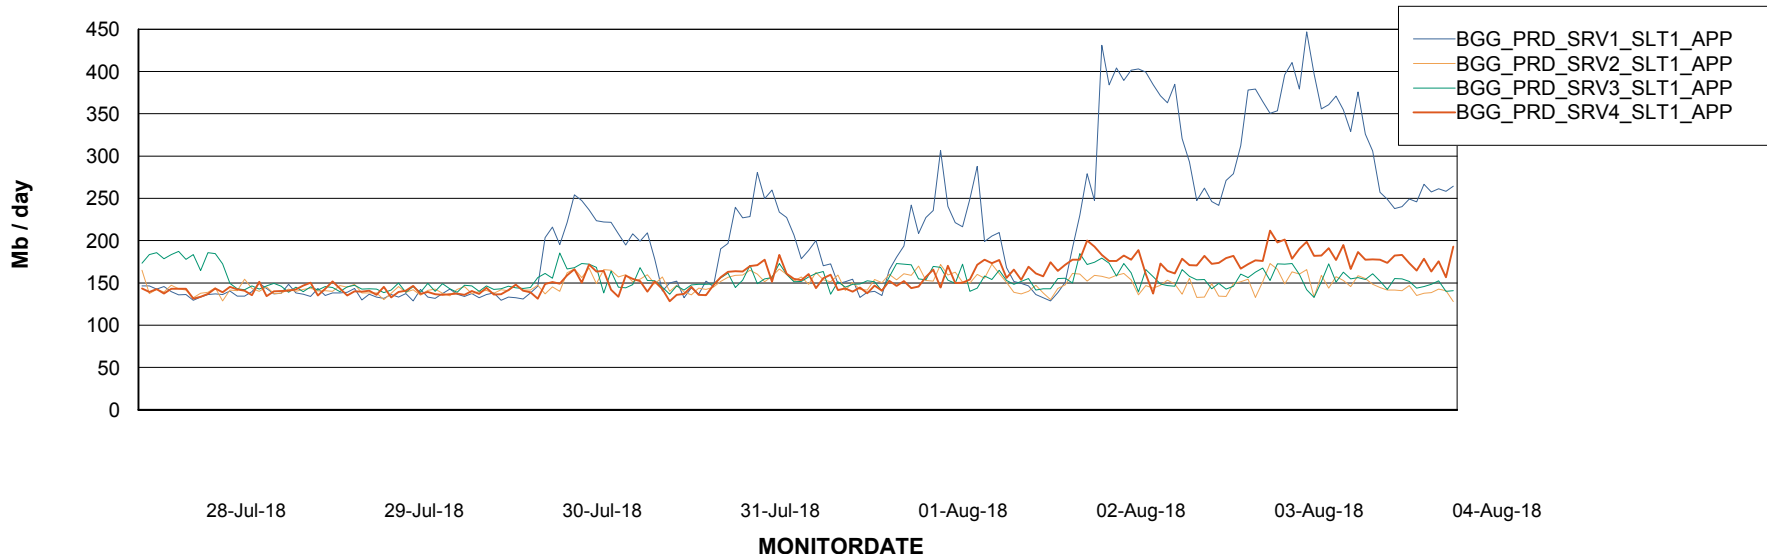

ABSSolute Application Server Services

Avg memory used per ABS Server Service