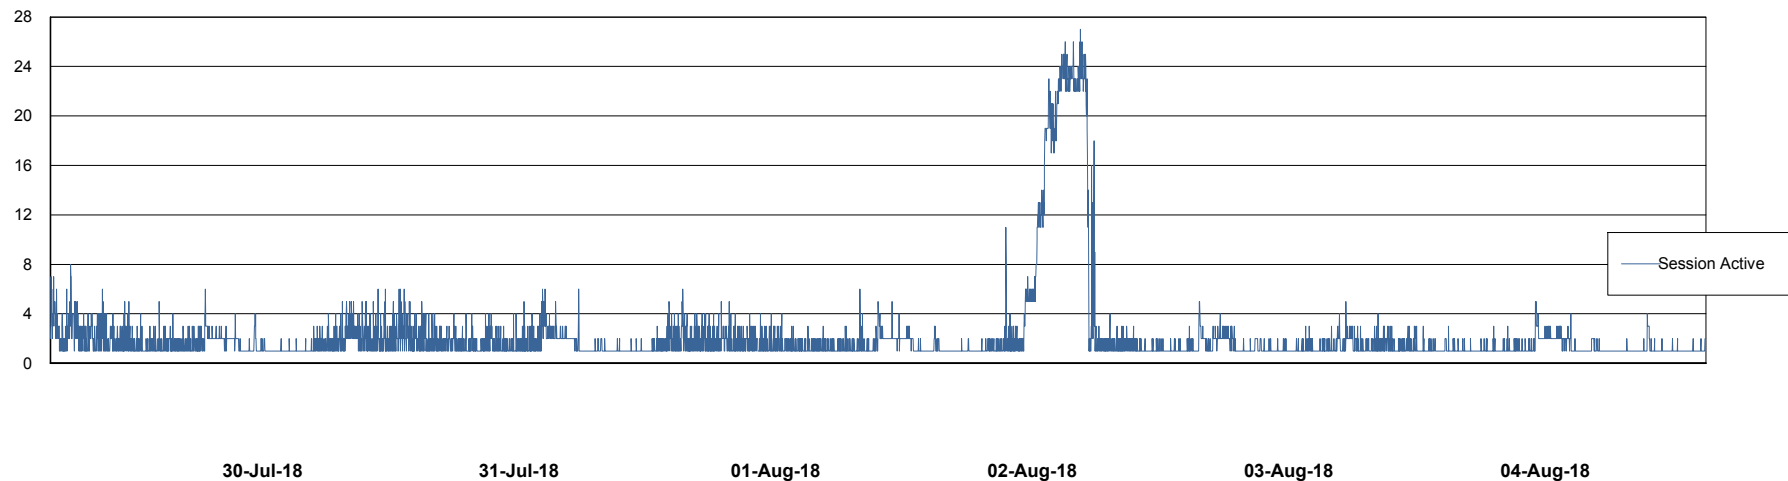

Weekly SLA Customer Report

Customer BGG_Production
Database ID 58

Database Performance BGGDB_BI

Weekly SLA Customer Report

Customer BGG_Production
Database ID 58

Database Performance BGGDB_Production

Weekly SLA Customer Report