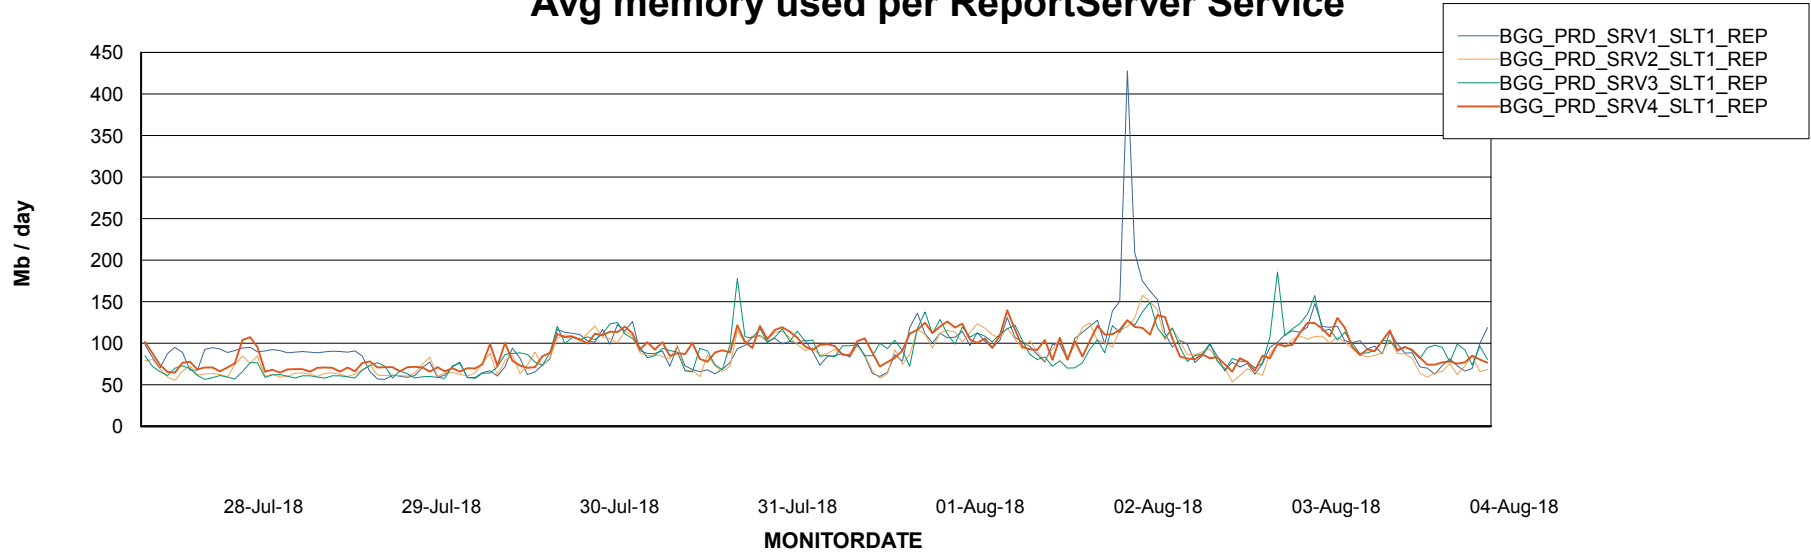

Avg memory used per ABS Server Service

Avg users per day per ABS server

Weekly SLA Customer Report

Customer BGG_Production
Database ID 58

ABSSolute Application ReportServer Services

Avg memory used per ReportServer Service