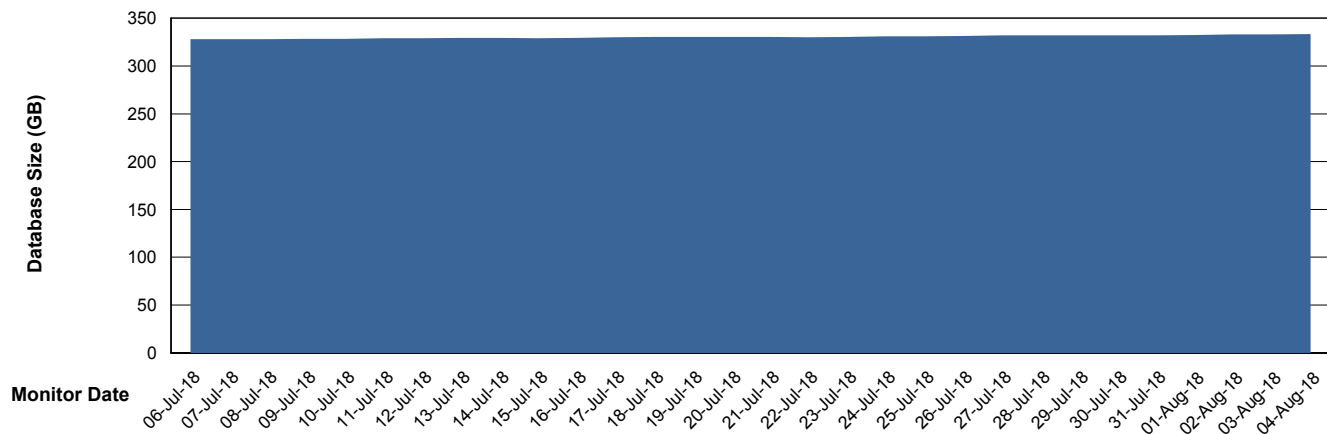

Weekly SLA Customer Report

Customer AUJ_Production
Database ID 41

Database Performance AUJ_DB6_Standby2

Weekly SLA Customer Report

Customer AUJ_Production
Database ID 41

Database Performance AUJDB_BI

Weekly SLA Customer Report

Customer AUJ_Production
Database ID 41

Database Performance AUJDB_BI_TS1

Weekly SLA Customer Report

Customer AUJ_Production
Database ID 41

DATABASE SIZE AUJ_DB4_Primary

Database growth over last month

DATABASE SIZE AUJDB_BI

Database growth over last month

Weekly SLA Customer Report

Customer AUJ_Production
Database ID 41

DATABASE SIZE AUJDB_BI_TS1

Database growth over last month

Weekly SLA Customer Report

Customer AUJ_Production
Database ID 41