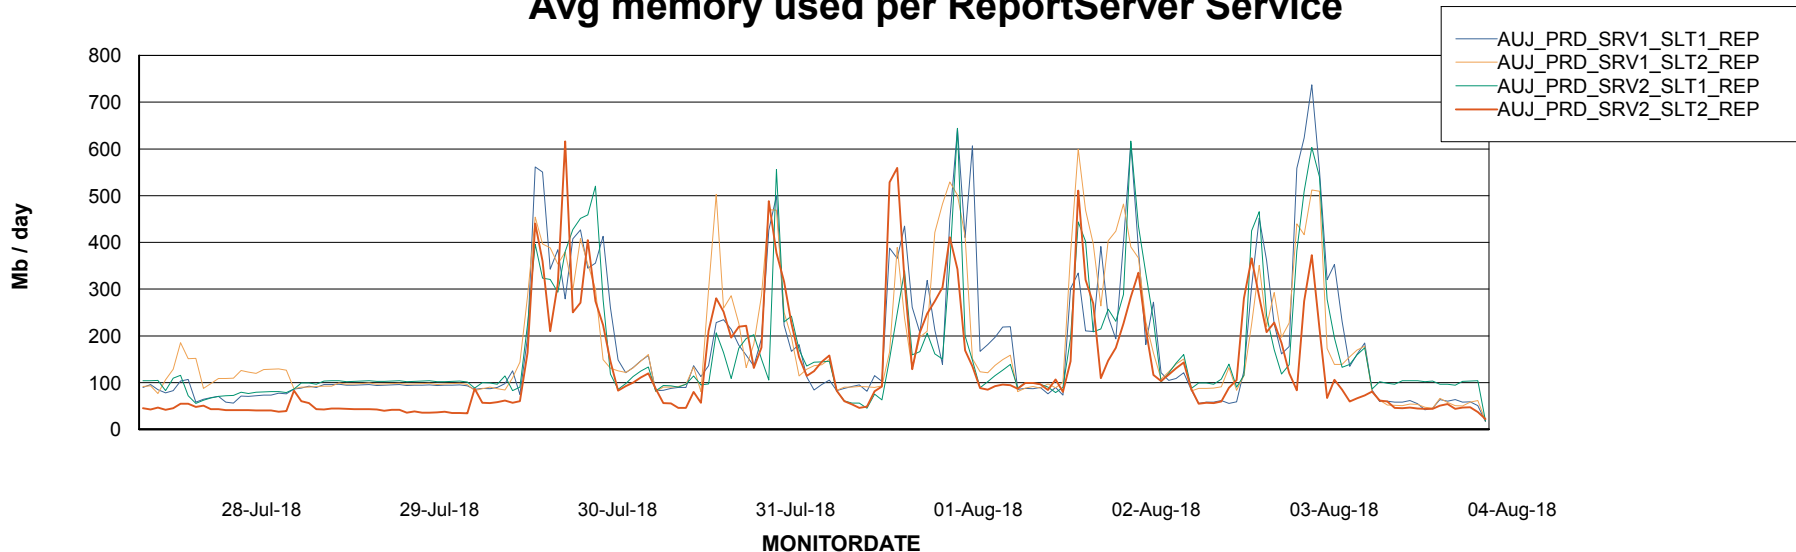

Avg memory used per ABS Server Service

Avg users per day per ABS server

Weekly SLA Customer Report

Customer AUJ_Production
Database ID 41

ABSolute Application ReportServer Services

Avg memory used per ReportServer Service