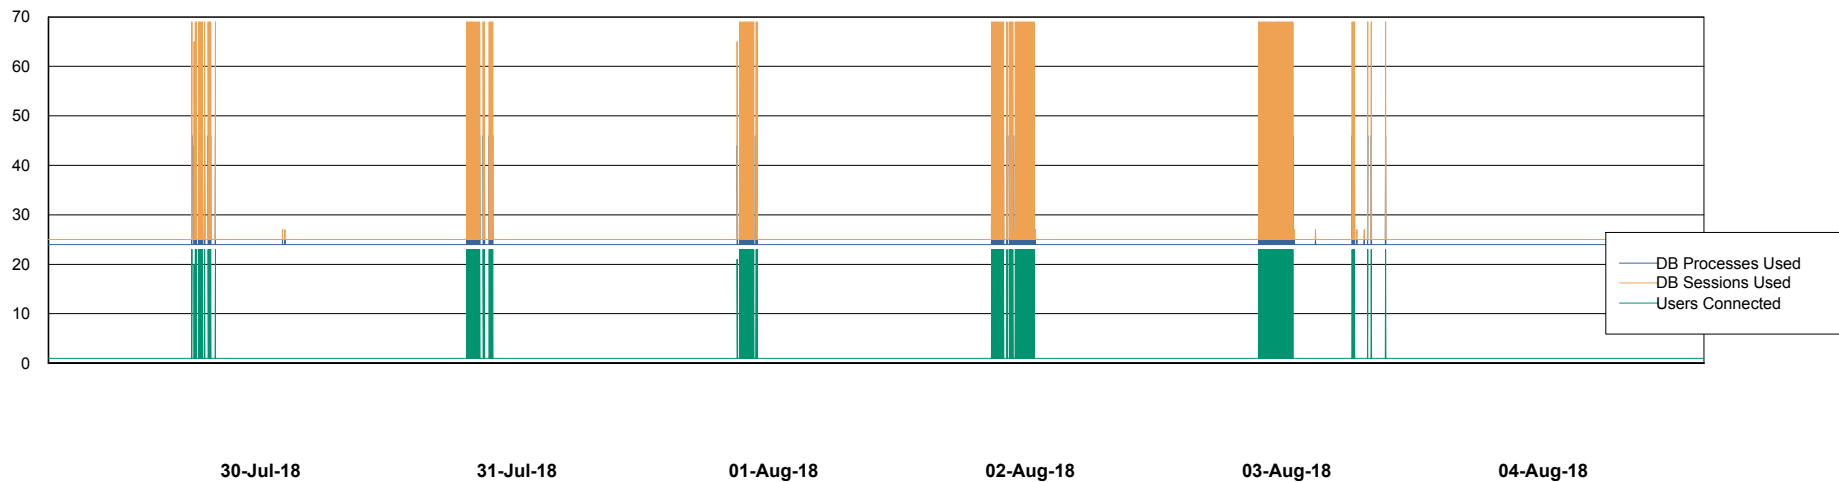

Weekly SLA Customer Report

Customer AUJ_Production
Database ID 41

Database Performance AUJ_DB4_Primary

Weekly SLA Customer Report

Customer AUJ_Production
Database ID 41

Database Performance AUJ_DB5_Standby

Weekly SLA Customer Report

Customer AUJ_Production
Database ID 41

Database Performance AUJ_DB6_Standby2

Weekly SLA Customer Report

Customer AUJ_Production
Database ID 41

Database Performance AUJDB_BI

Weekly SLA Customer Report