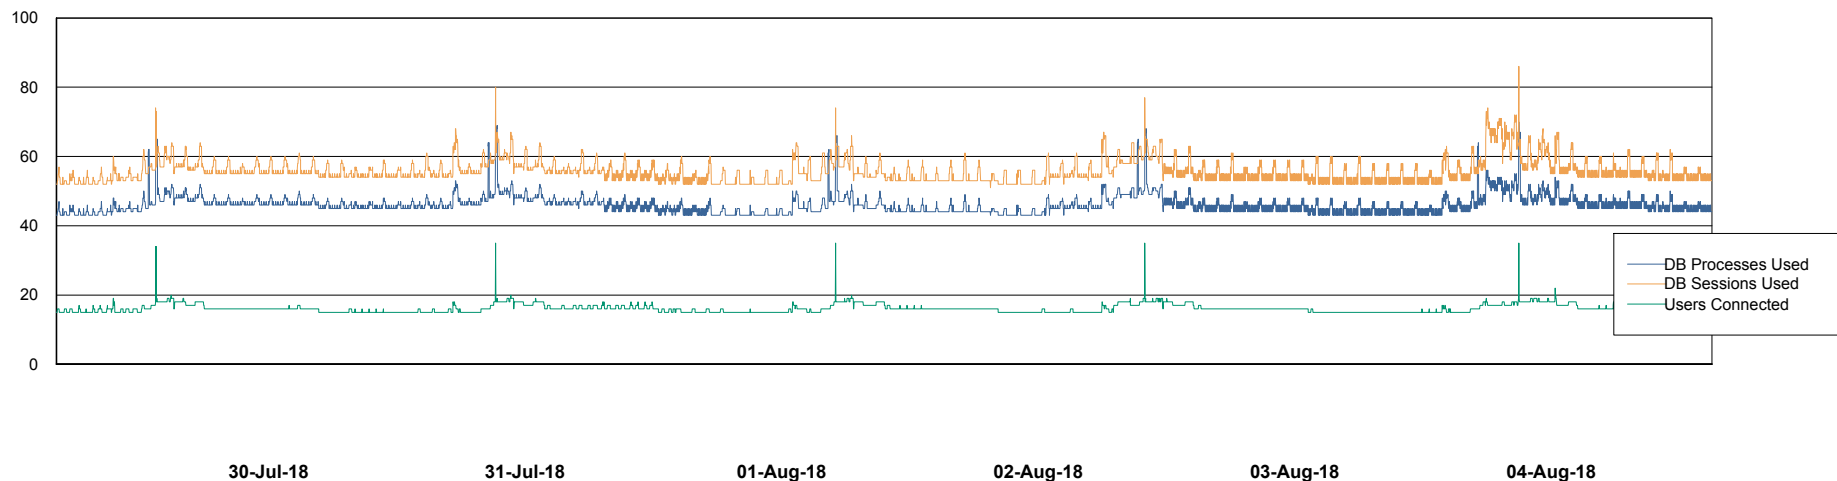

Weekly SLA Customer Report

Customer AUJ_Production
Database ID 41

Database Performance AUJ_DB6_Standby2

Weekly SLA Customer Report

Customer AUJ_Production
Database ID 41

Database Performance AUJDB_BI

Weekly SLA Customer Report