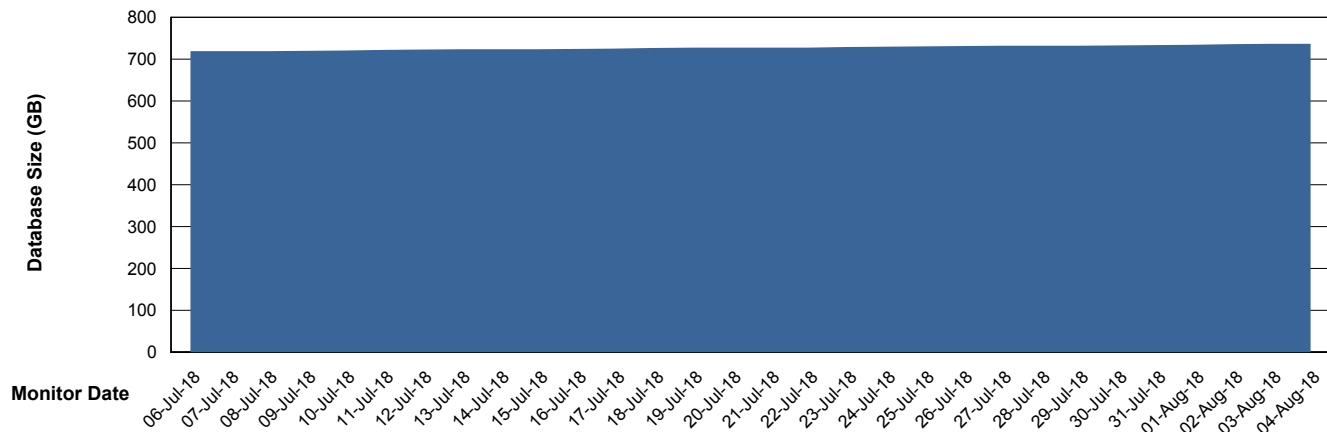

Weekly SLA Customer Report

Customer AUJ_Production
Database ID 41

Database Performance AUJ_DB6_Standby2

Weekly SLA Customer Report

Customer AUJ_Production
Database ID 41

Database Performance AUJDB_BI

Weekly SLA Customer Report

Customer AUJ_Production
Database ID 41

Database Performance AUJDB_BI_TS1

Weekly SLA Customer Report

Customer AUJ_Production
Database ID 41

DATABASE SIZE AUJ_DB4_Primary

Database growth over last month

DATABASE SIZE AUJDB_BI

Database growth over last month

Weekly SLA Customer Report

Customer AUJ_Production
Database ID 41

DATABASE SIZE AUJDB_BI_TS1

Database growth over last month

Weekly SLA Customer Report

Customer AUJ_Production
Database ID 41