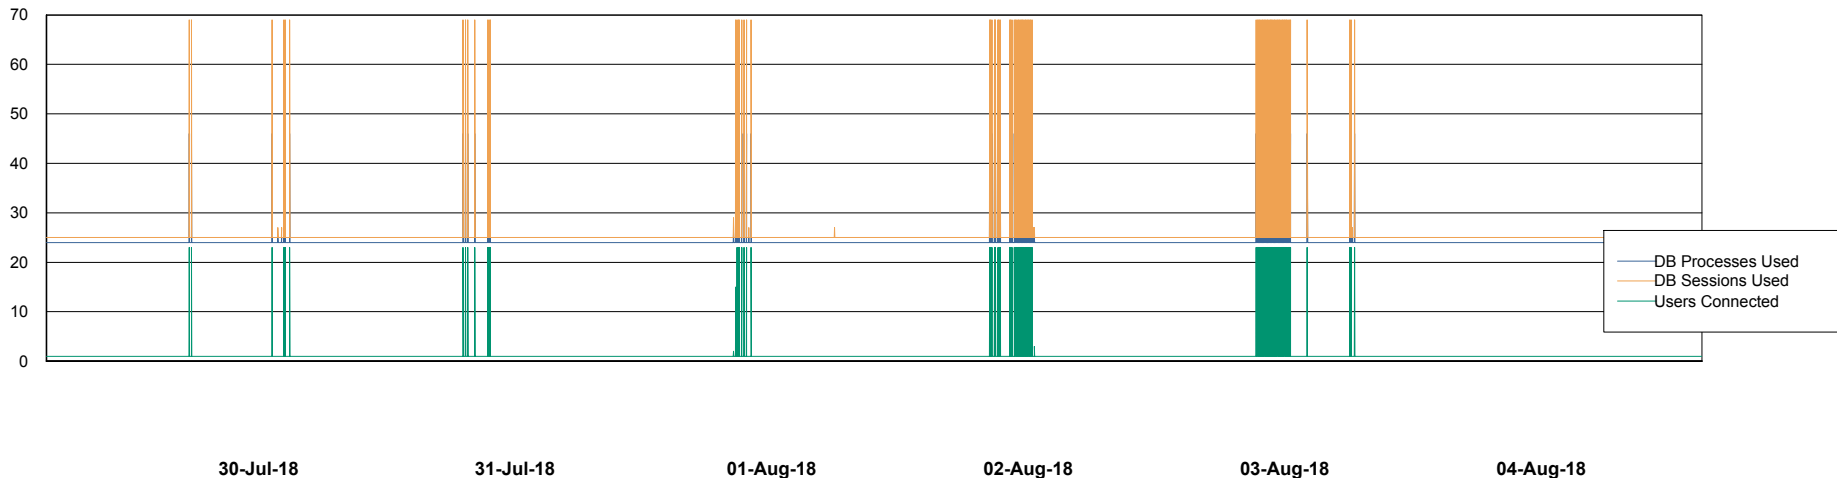

Weekly SLA Customer Report

Customer AUJ_Production
Database ID 41

Database Performance AUJ_DB4_Primary

Weekly SLA Customer Report

Customer AUJ_Production
Database ID 41

Database Performance AUJ_DB5_Standby

Weekly SLA Customer Report

Customer AUJ_Production
Database ID 41

Database Performance AUJ_DB6_Standby2

Weekly SLA Customer Report

Customer AUJ_Production
Database ID 41

Database Performance AUJDB_BI

Weekly SLA Customer Report