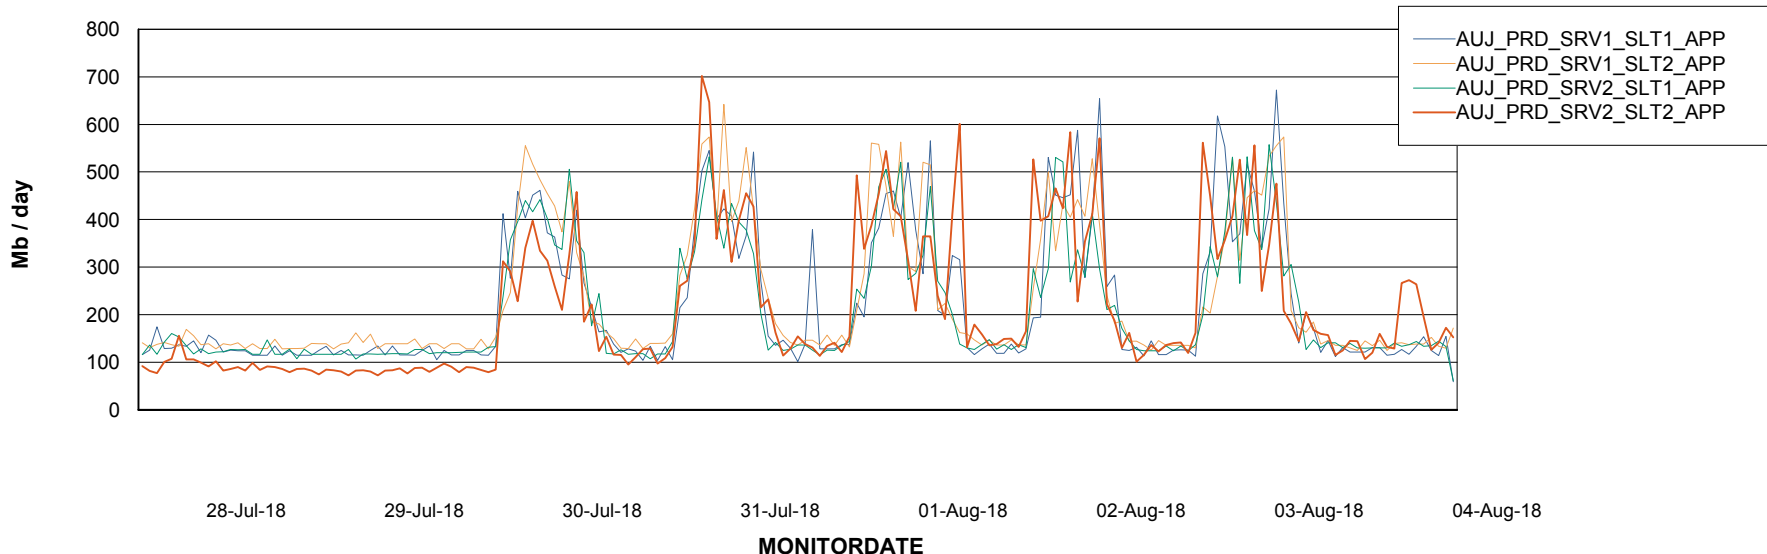

ABSSolute Application Server Services

Avg memory used per ABS Server Service