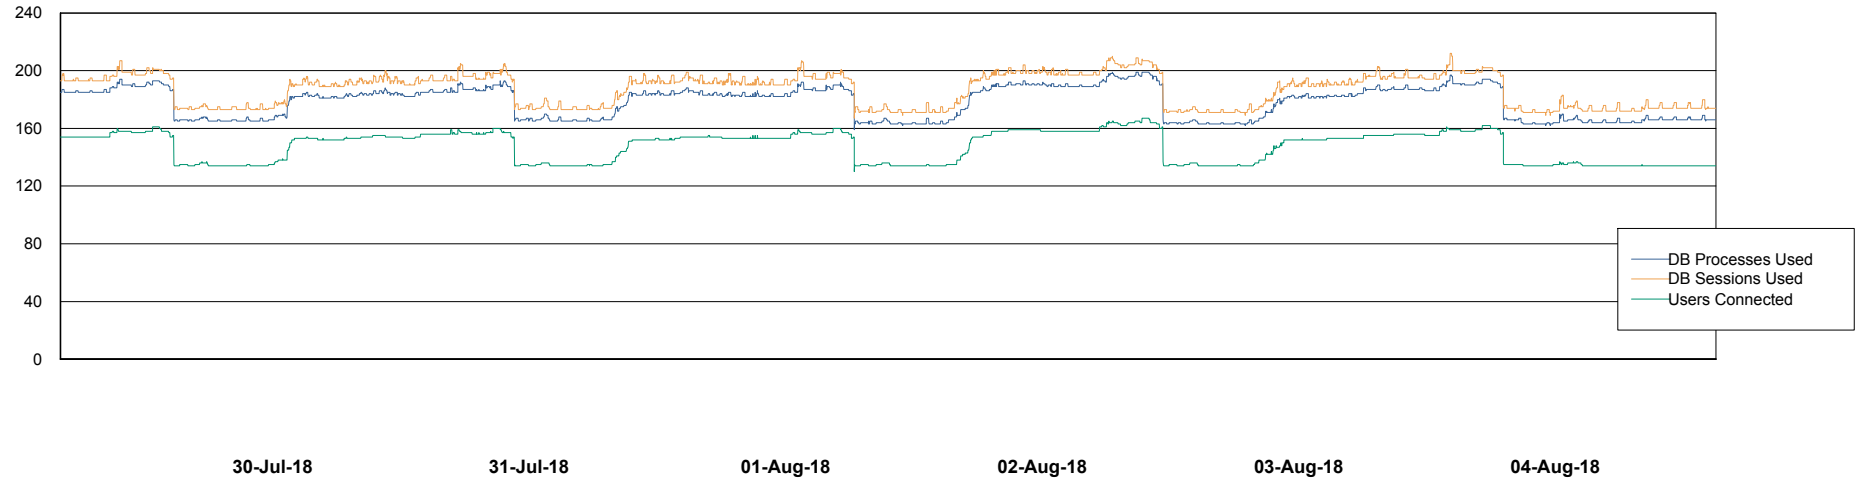

Weekly SLA Customer Report

Customer AUJ_Production
Database ID 41

Harddisk Usage AUJ_PRD_ORACLE_BI1

	Free disk space on / (%)	Total disk space on / (Gb)	Used disk space on / (Gb)
04-Aug-18	8	526	458
03-Aug-18	9	526	454
02-Aug-18	9	526	454
01-Aug-18	9	526	454
31-Jul-18	9	526	454
30-Jul-18	9	526	453
29-Jul-18	8	526	456

Weekly SLA Customer Report

Customer AUJ_Production
Database ID 41

Database Performance AUJ_DB4_Primary

Weekly SLA Customer Report

Customer AUJ_Production
Database ID 41

Database Performance AUJ_DB5_Standby