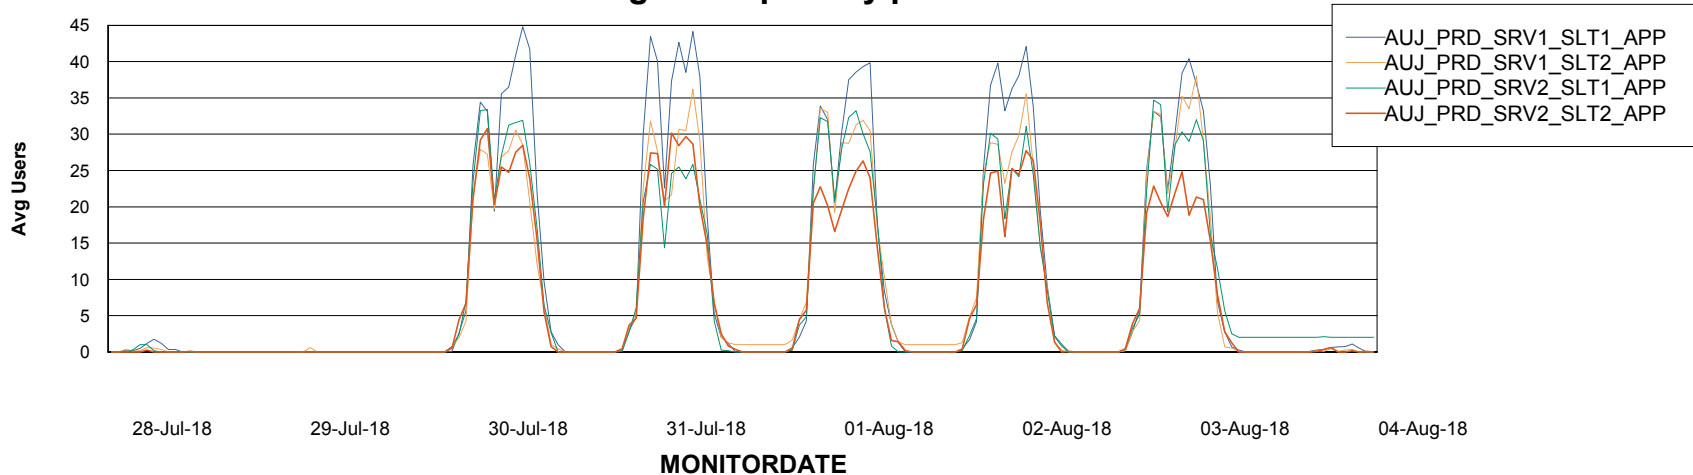

Avg users per day per ABS server