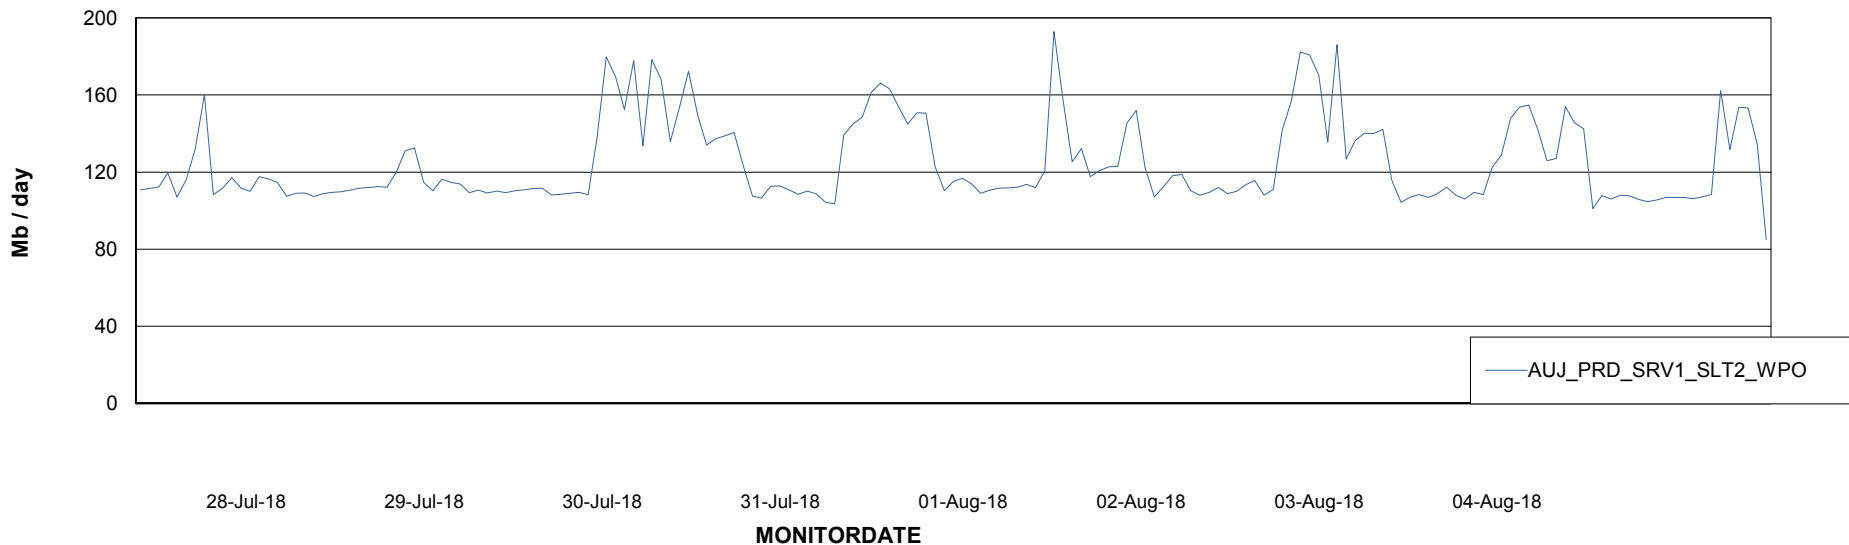

ABSSolute Web Component Services

Avg memory used per ABS Web component