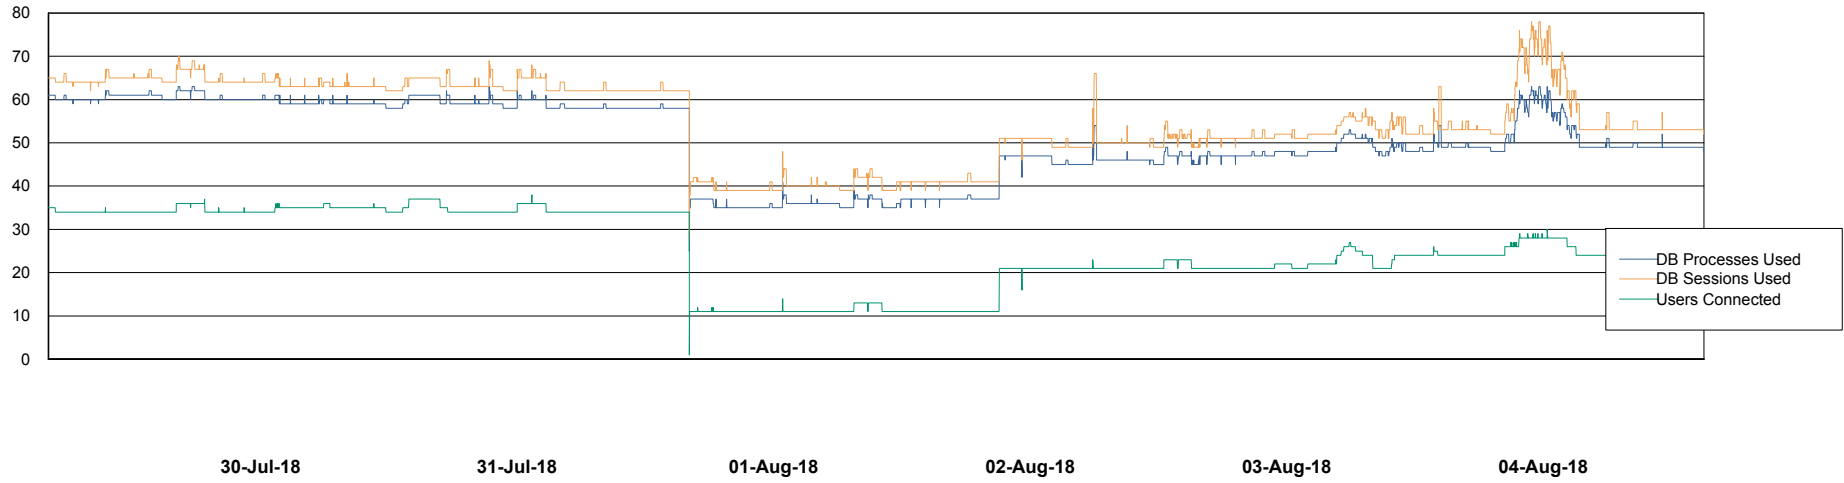

Database Performance AUJDB_BI_TS1