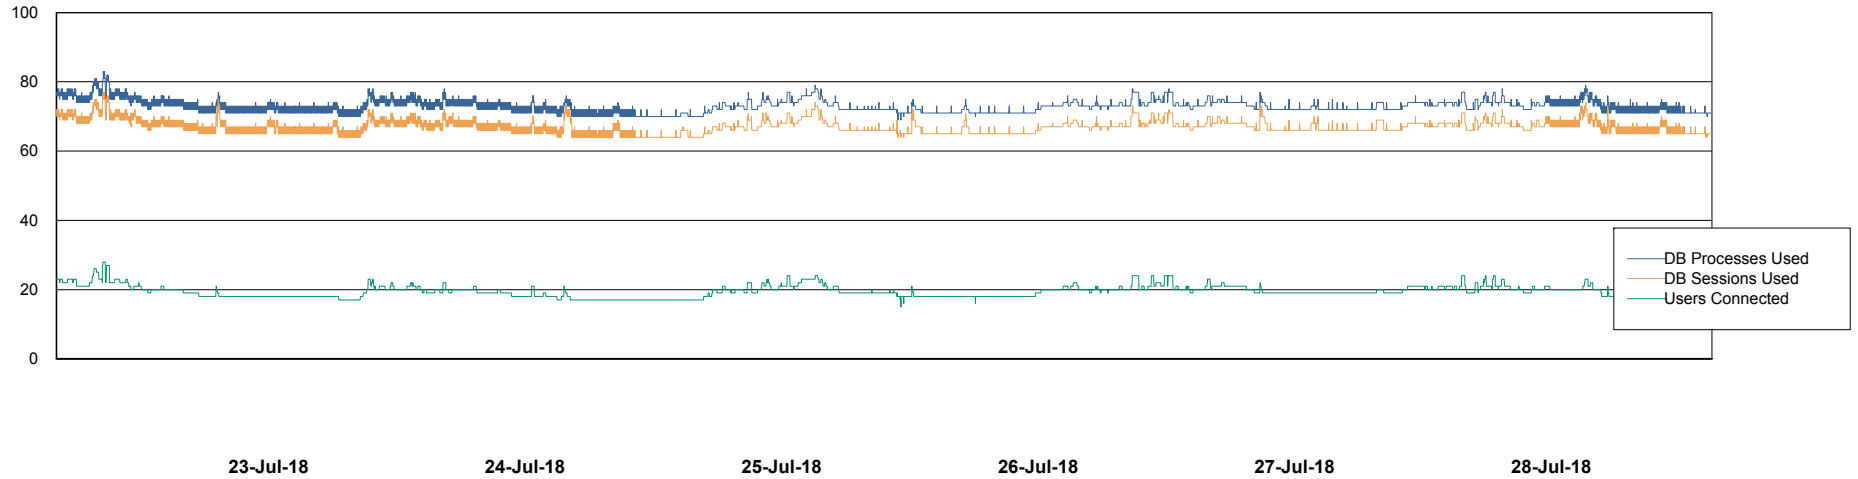

Harddisk Usage WBL_PRD_ORACLE2

	Free disk space on c: (%)	Total disk space on c: (Gb)	Free disk space on d: (%)	Total disk space on d: (Gb)	Free disk space on e: (%)	Total disk space on e: (Gb)	Free disk space on f: (%)	Total disk space on f: (Gb)
28-Jul-18	75	120	90	200	89	200	96	200
27-Jul-18	75	120	90	200	89	200	96	200
26-Jul-18	75	120	90	200	89	200	96	200
25-Jul-18	75	120	90	200	89	200	96	200
24-Jul-18	75	120	90	200	89	200	97	200
23-Jul-18	75	120	90	200	89	200	97	200
22-Jul-18	75	120	90	200	89	200	97	200

Weekly SLA Customer Report

Customer WBL_Production
Database ID 40

Database Performance WBLDB_Production

Weekly SLA Customer Report

Customer WBL_Production
Database ID 40

Database Performance WBLDB_Standby

Weekly SLA Customer Report