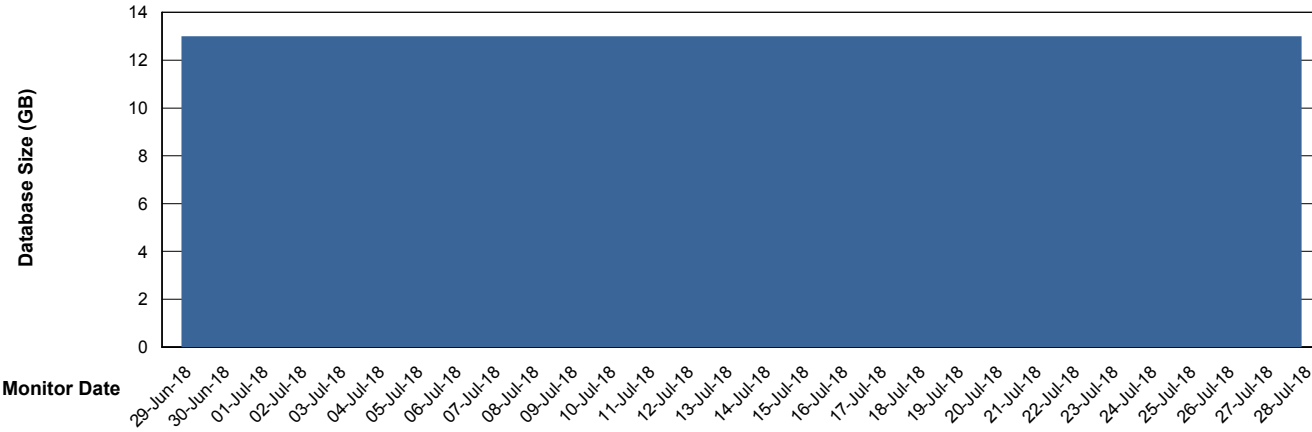

Weekly SLA Customer Report

Customer WBL_Production
Database ID 40

Database Performance WBLDB_Production

Weekly SLA Customer Report

Customer WBL_Production
Database ID 40

Database Performance WBLDB_Standby

Weekly SLA Customer Report

Customer WBL_Production
 Database ID 40

DATABASE SIZE WBLDB_Production

Database growth over last month

Database Tablespace WBLDB_Production

Date	Tablespace Name	Filesize (Gb)	Usedsize (Gb)	Percentage free
28-Jul-18	ABSDATA	6	5	17
	INDX	8	6	25
27-Jul-18	ABSDATA	6	5	17
	INDX	8	6	25
26-Jul-18	ABSDATA	6	5	17
	INDX	8	6	25
25-Jul-18	ABSDATA	6	5	17
	INDX	8	6	25
24-Jul-18	ABSDATA	6	5	17
	INDX	8	6	25
23-Jul-18	ABSDATA	6	5	17
	INDX	8	6	25
22-Jul-18	ABSDATA	6	5	17
	INDX	8	6	25