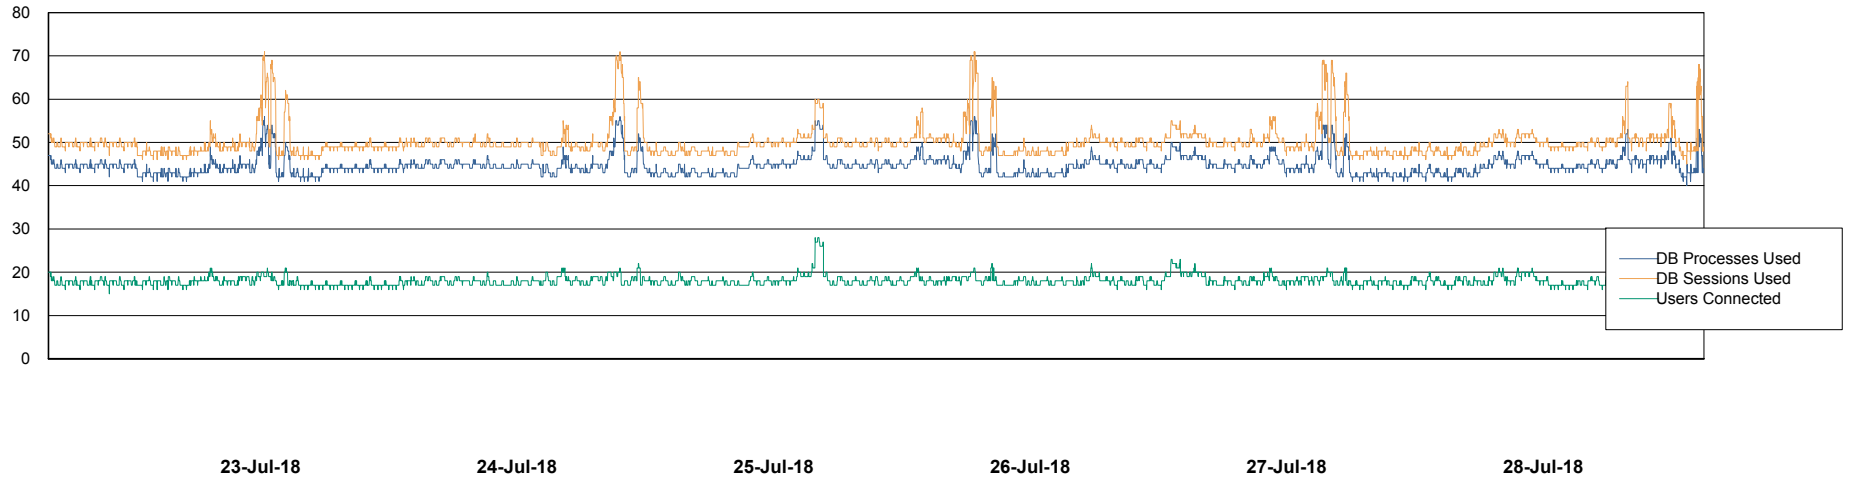

Database Performance VOSBIDB_Production