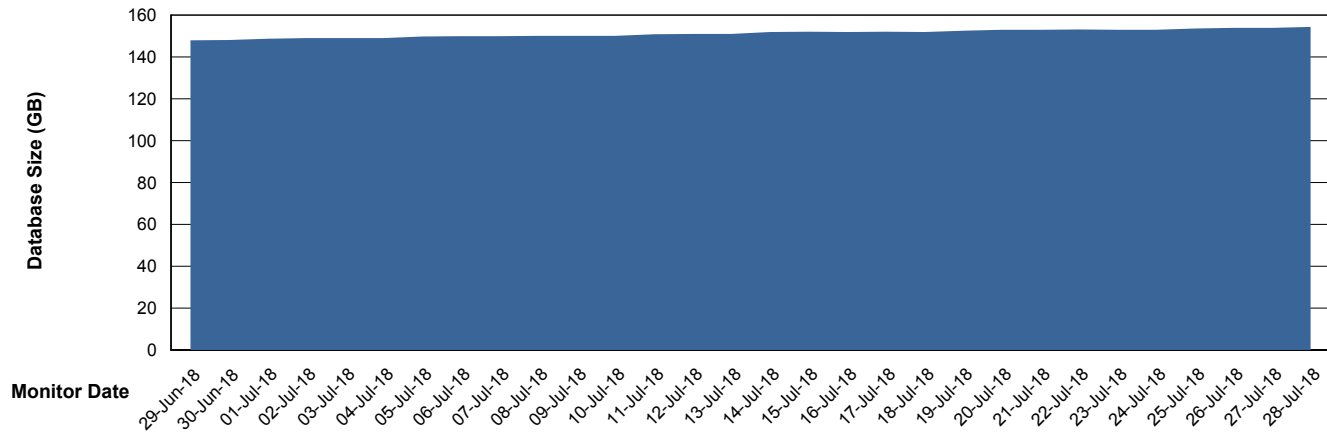

DATABASE SIZE VOSDB_Production

Database growth over last month