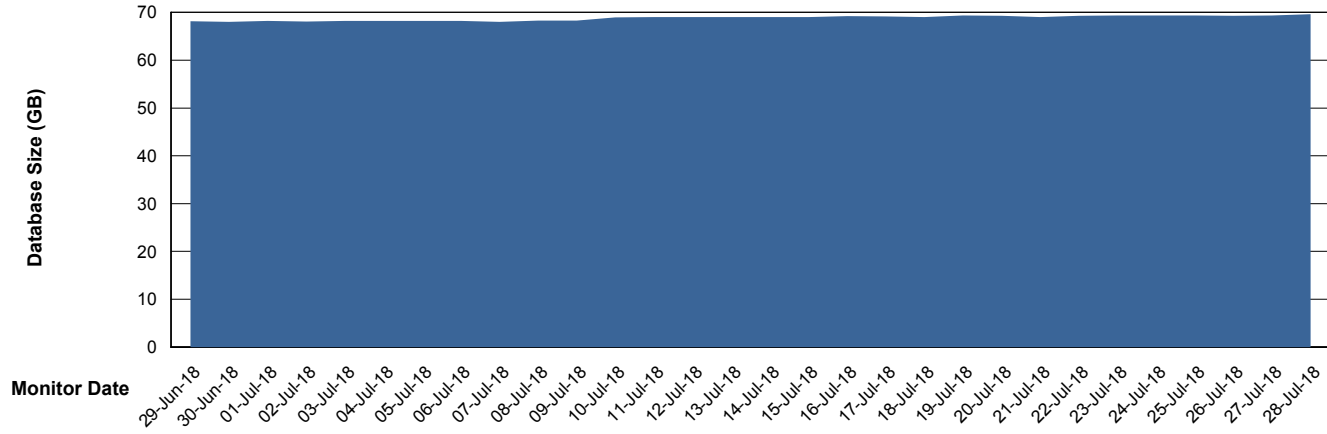

DATABASE SIZE VOSBIDB_Production

Database growth over last month