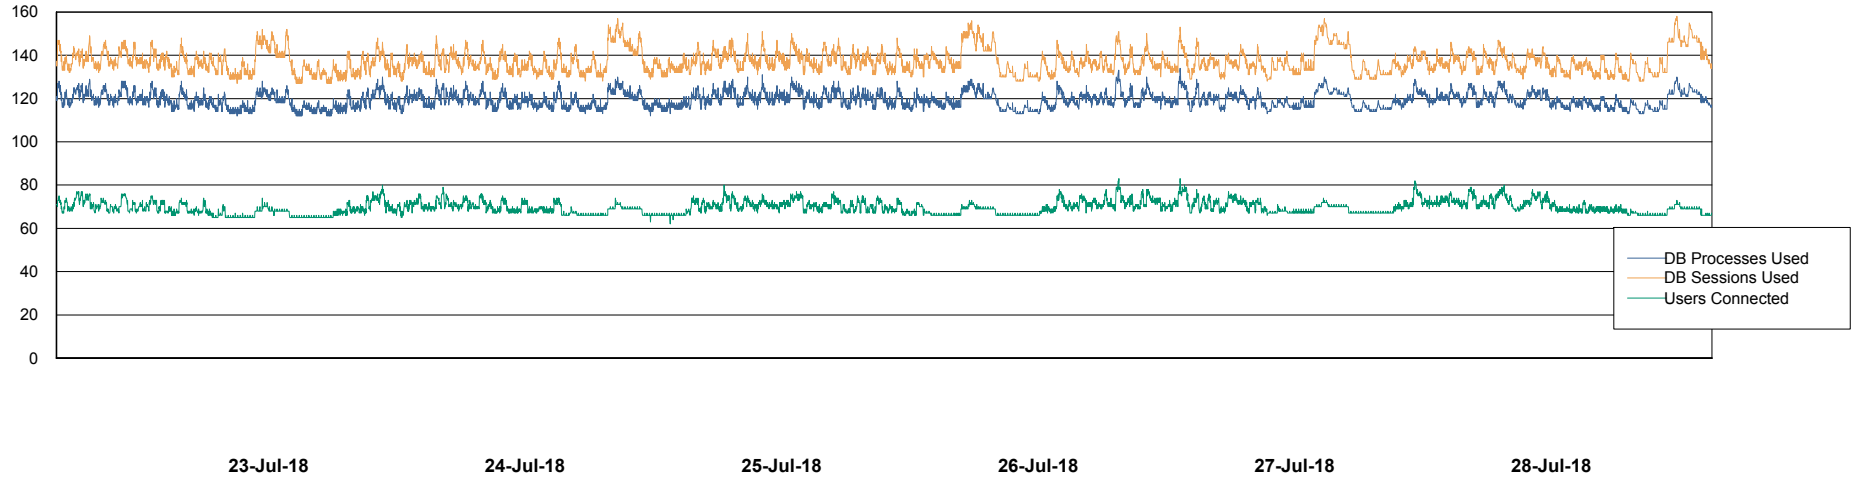

Database Performance VOSDB_Production