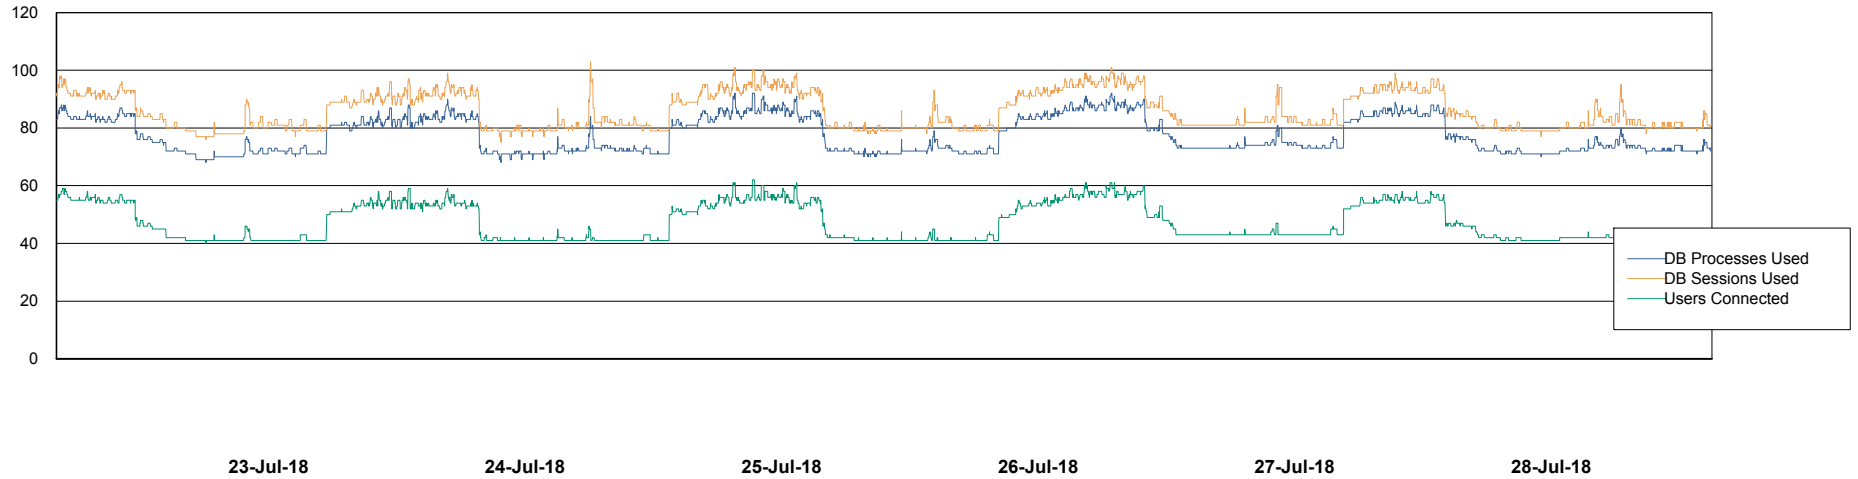

Harddisk Usage VEN_PRD_ORACLE2

	Free disk space on c: (%)	Free disk space on d: (%)	Free disk space on e: (%)
28-Jul-18	33	48	39
27-Jul-18	33	48	40
26-Jul-18	33	48	40
25-Jul-18	33	48	40
24-Jul-18	33	48	40
23-Jul-18	33	48	40
22-Jul-18	33	48	40

Weekly SLA Customer Report

Customer VEN_Production
Database ID 35

Database Performance VENDB_Production

Weekly SLA Customer Report

Customer VEN_Production
Database ID 35

Database Performance VENDB_Standby

Weekly SLA Customer Report