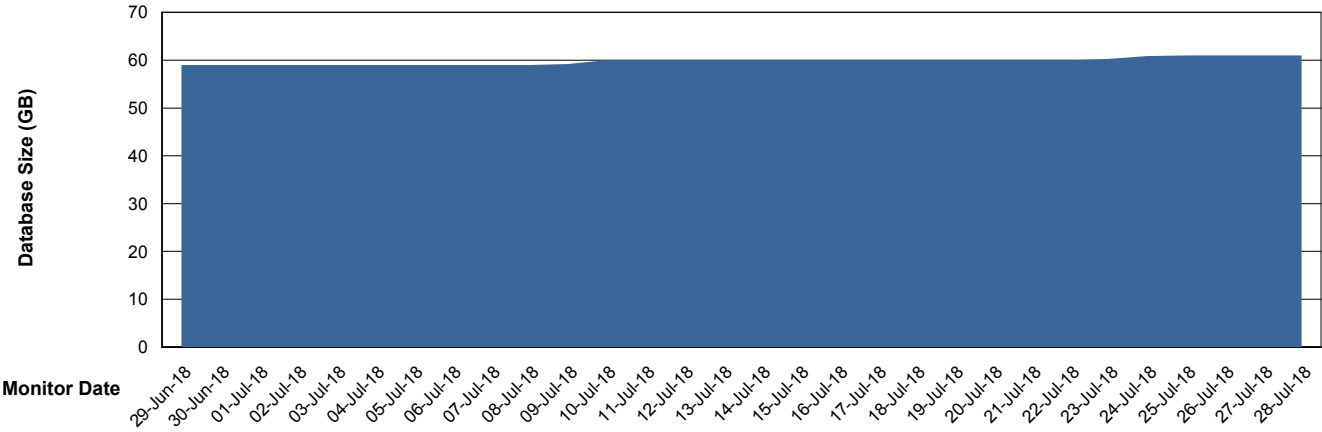

Weekly SLA Customer Report

Customer SNG_Production
Database ID 70

Database Performance SNGDB_Production

Weekly SLA Customer Report

Customer SNG_Production
 Database ID 70

DATABASE SIZE SNGDB_Production

Database growth over last month

Database Tablespace SNGDB_Production

Date	Tablespace Name	Filesize (Gb)	Usedsize (Gb)	Percentage free
28-Jul-18	ABSDATA	18	15	17
	INDX	54	45	17
27-Jul-18	ABSDATA	18	15	17
	INDX	54	45	17
26-Jul-18	ABSDATA	18	15	17
	INDX	54	45	17
25-Jul-18	ABSDATA	18	15	17
	INDX	54	45	17
24-Jul-18	ABSDATA	18	15	17
	INDX	54	45	17
23-Jul-18	ABSDATA	18	15	17
	INDX	54	45	17
22-Jul-18	ABSDATA	18	15	17
	INDX	54	45	17