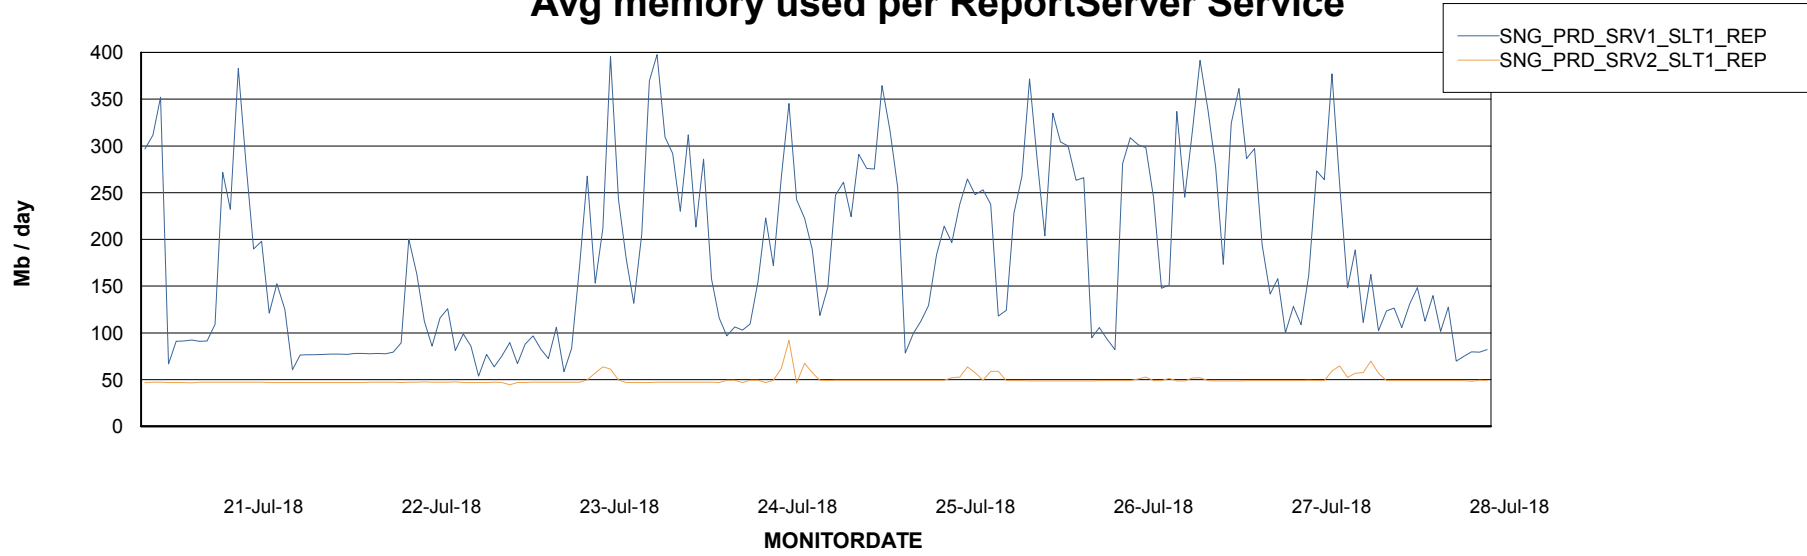

ABSSolute Application ReportServer Services

Avg memory used per ReportServer Service