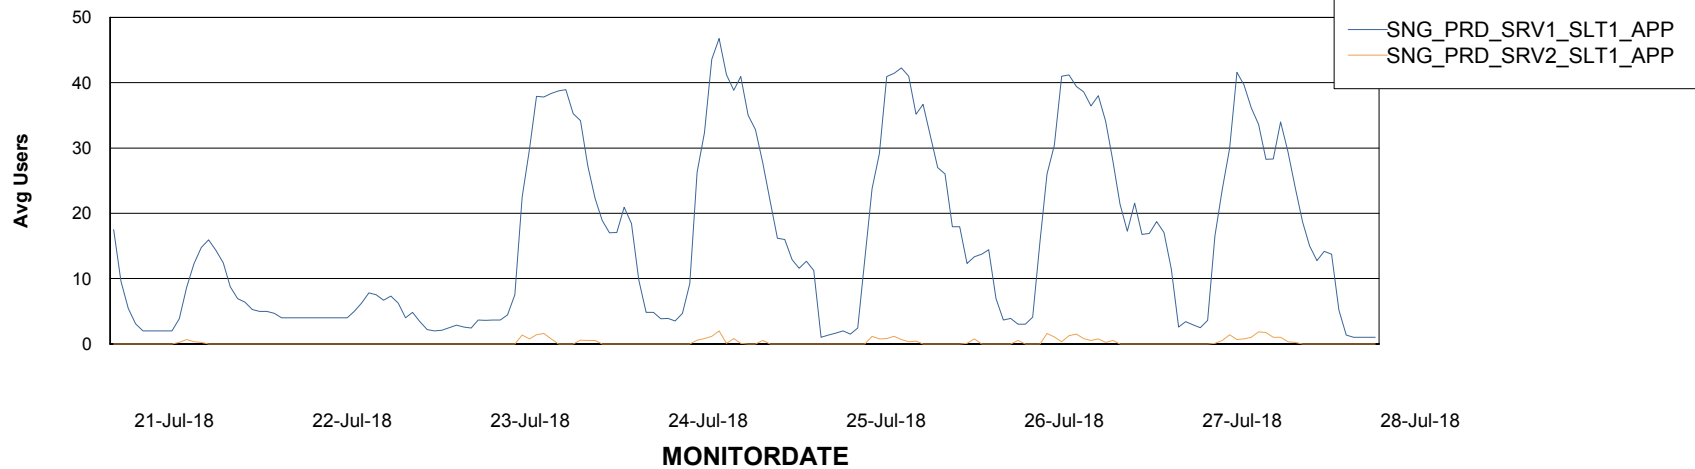

Database Tablespace SNGDB_Production

Date	Tablespace Name	Filesize (Gb)	Usedsize (Gb)	Percentage free
28-Jul-18	ABSDATA	18	15	17
	INDX	54	45	17
27-Jul-18	ABSDATA	18	15	17
	INDX	54	45	17
26-Jul-18	ABSDATA	18	15	17
	INDX	54	45	17
25-Jul-18	ABSDATA	18	15	17
	INDX	54	45	17
24-Jul-18	ABSDATA	18	15	17
	INDX	54	45	17
23-Jul-18	ABSDATA	18	15	17
	INDX	54	45	17
22-Jul-18	ABSDATA	18	15	17
	INDX	54	45	17

Weekly SLA Customer Report

Customer SNG_Production
Database ID 70

ABSolute Application Server Services

Avg memory used per ABS Server Service

Avg users per day per ABS server

Weekly SLA Customer Report

Customer SNG_Production
Database ID 70