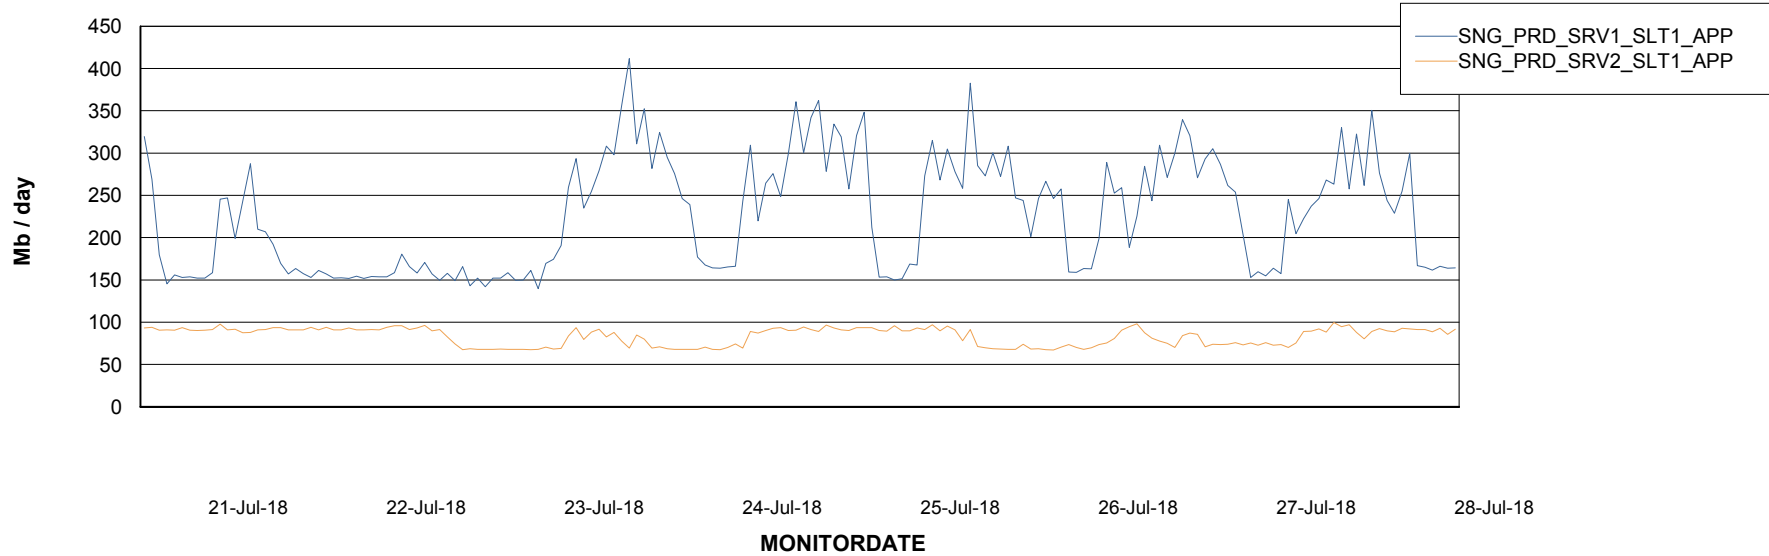

ABSolute Application Server Services

Avg memory used per ABS Server Service