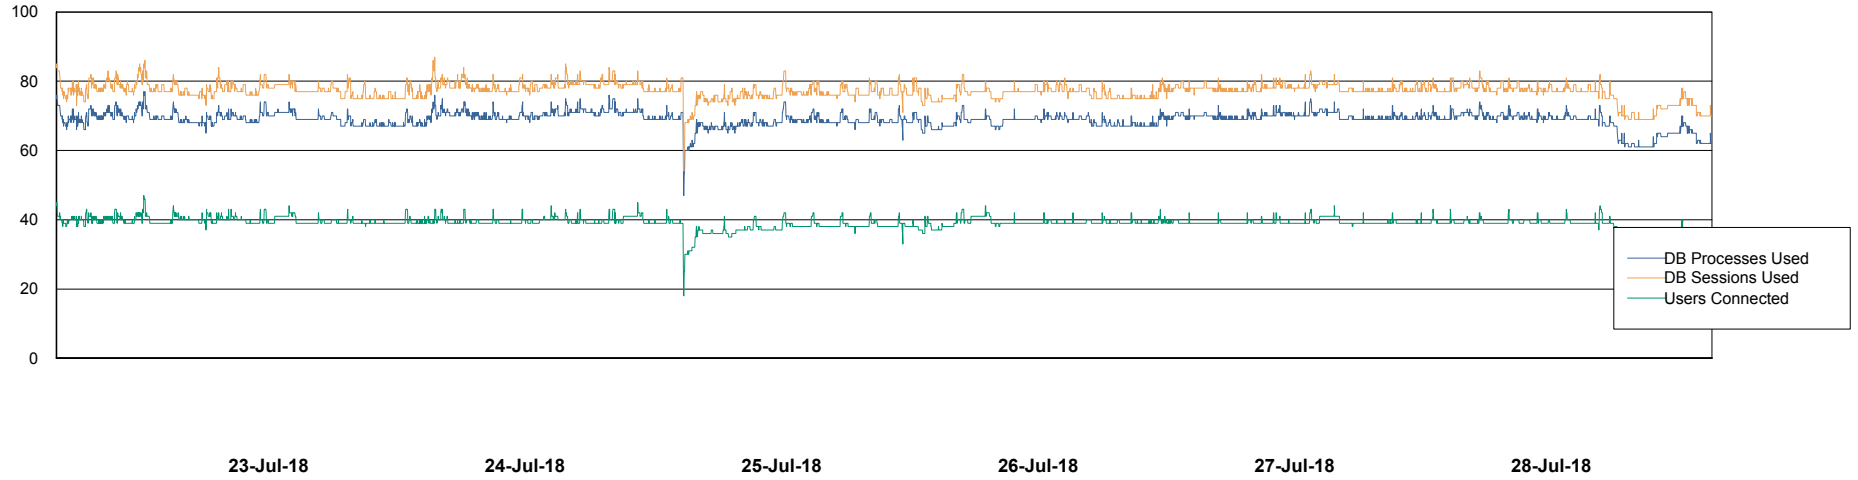

Database Performance RSSDB_Production