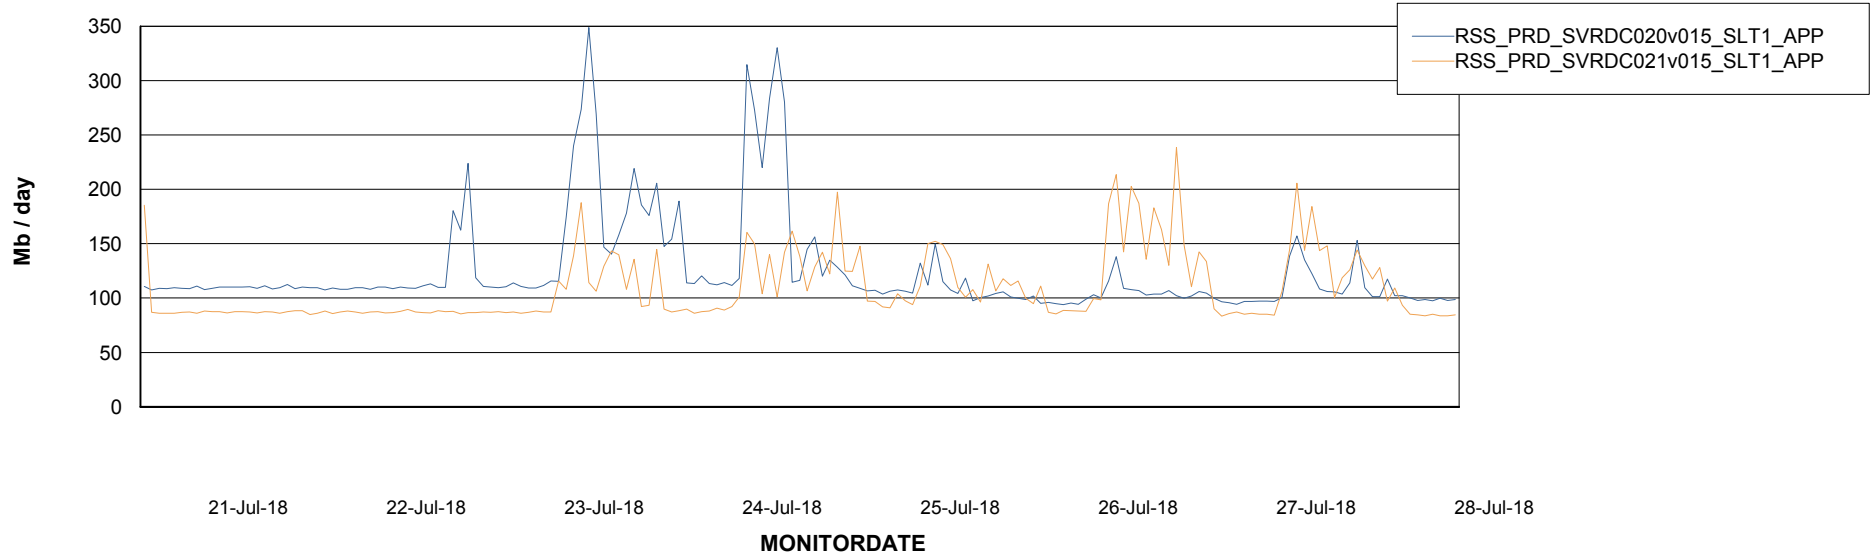

ABSolute Application Server Services

Avg memory used per ABS Server Service