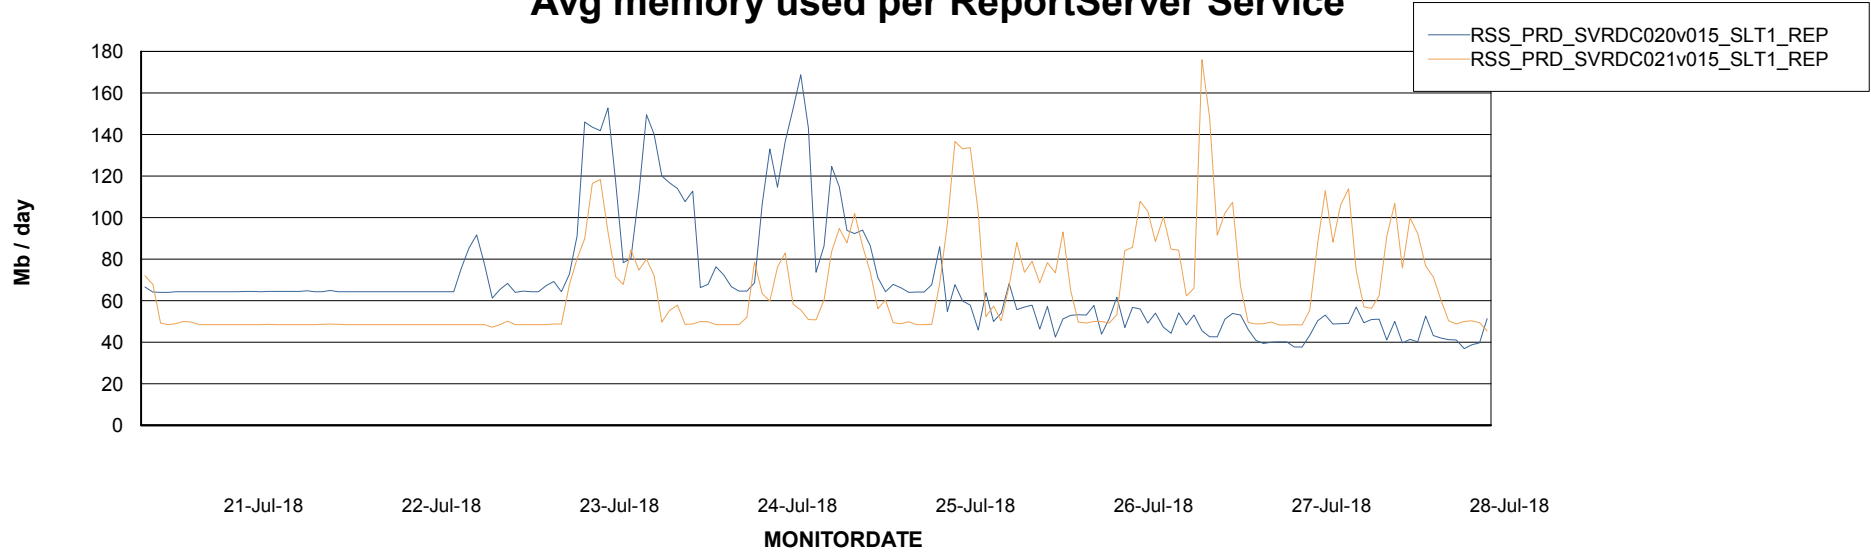

Avg memory used per ABS Server Service

Avg users per day per ABS server

Weekly SLA Customer Report

Customer RSS Production
Database ID 52

ABSSolute Application ReportServer Services

Avg memory used per ReportServer Service