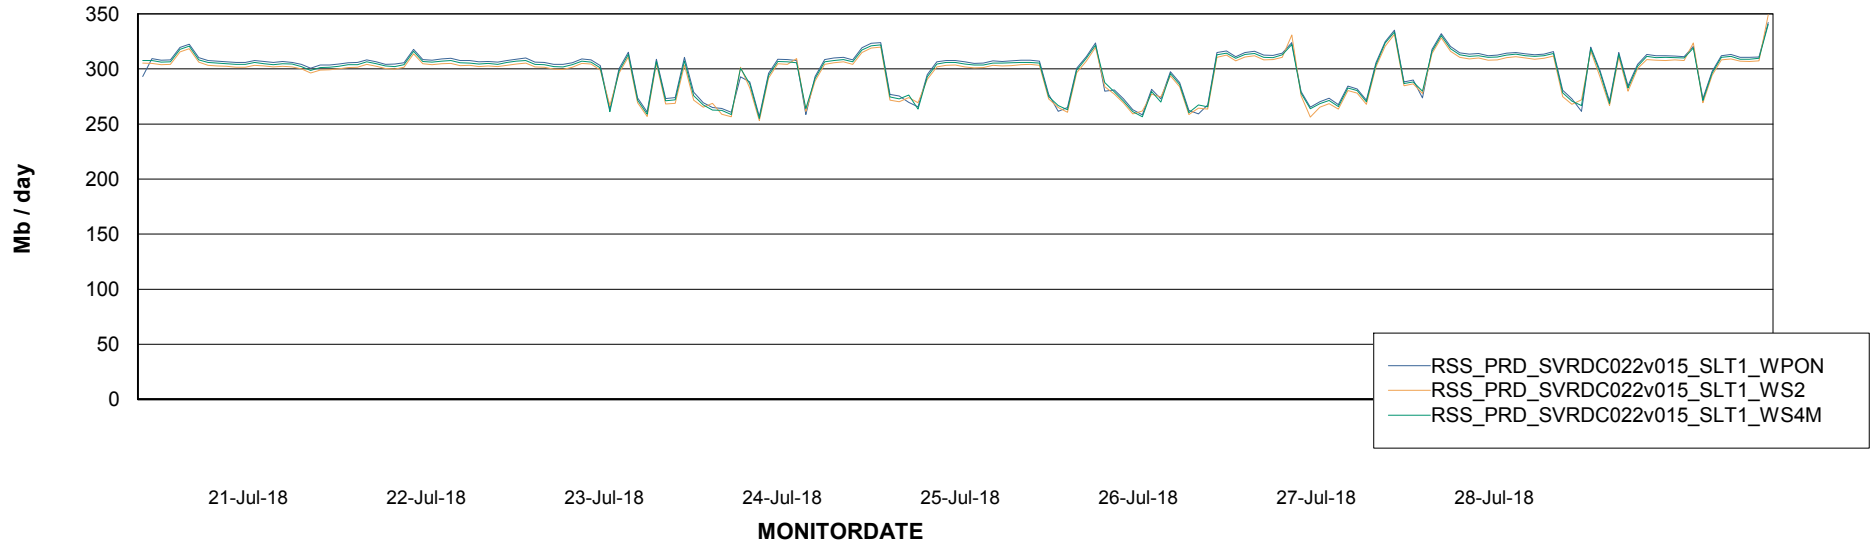

ABSSolute Web Component Services

Avg memory used per ABS Web component