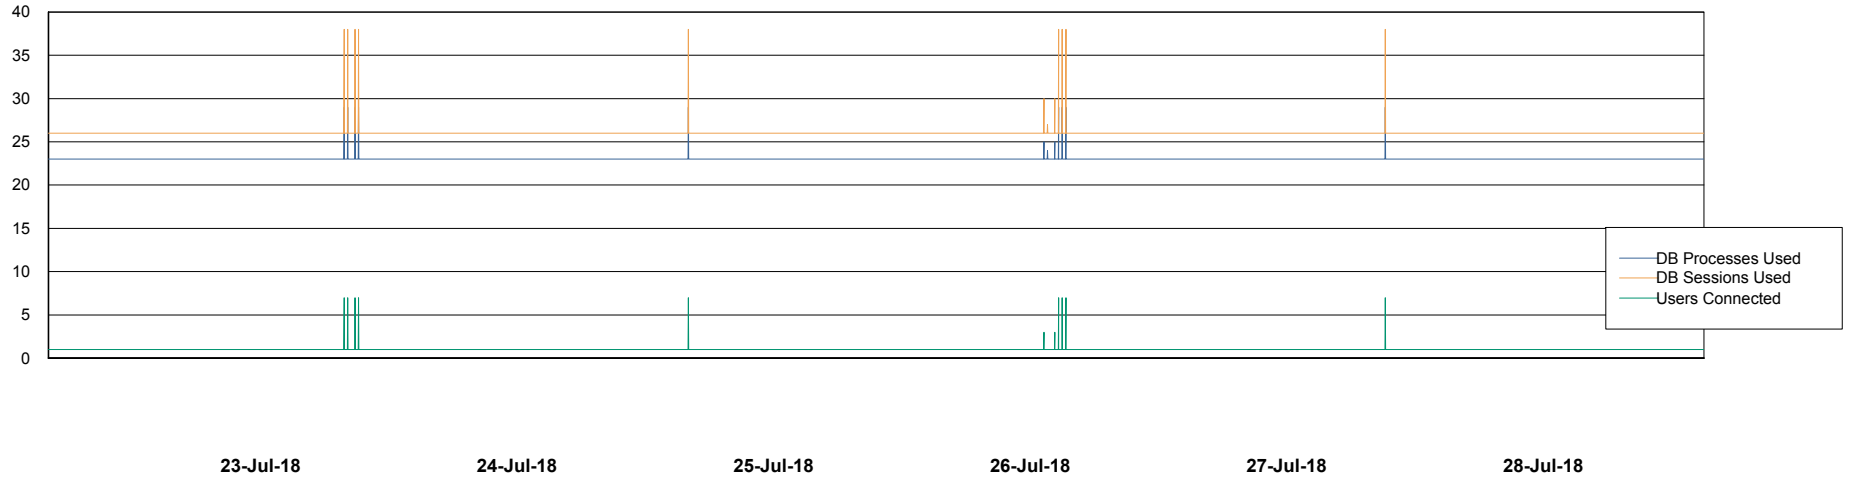

Weekly SLA Customer Report

Customer RSS Production
Database ID 52

Database Performance RSSDB_Production

Weekly SLA Customer Report

Customer RSS Production
Database ID 52

Database Performance RSSDB_Standby

Weekly SLA Customer Report