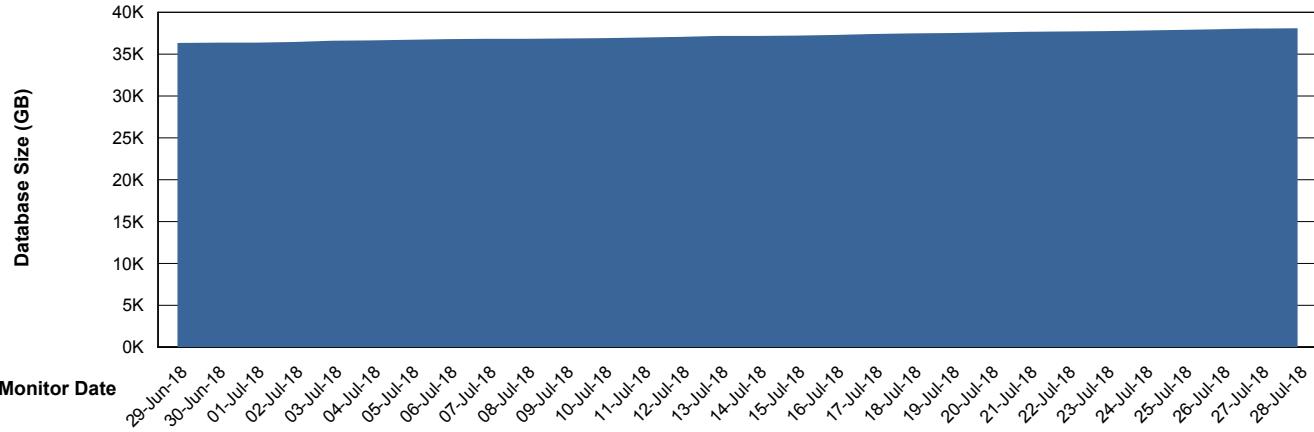

Weekly SLA Customer Report

Customer RSS Production
Database ID 52

Database Performance RSSDB_Production

Weekly SLA Customer Report

Customer RSS Production
Database ID 52

Database Performance RSSDB_Standby

Weekly SLA Customer Report

Customer RSS Production
 Database ID 52

DATABASE SIZE RSSDB_Production

Database growth over last month

Database Tablespace RSSDB_Production

Date	Tablespace Name	Filesize (Gb)	Usedsize (Gb)	Percentage free
28-Jul-18	ABSDATA	20,000	16,194	19
	INDX	24,500	20,579	16
27-Jul-18	ABSDATA	20,000	16,194	19
	INDX	24,500	20,579	16
26-Jul-18	ABSDATA	20,000	16,191	19
	INDX	24,500	20,535	16
25-Jul-18	ABSDATA	20,000	16,119	19
	INDX	24,500	20,498	16
24-Jul-18	ABSDATA	20,000	16,093	20
	INDX	24,500	20,434	17
23-Jul-18	ABSDATA	20,000	16,080	20
	INDX	24,500	20,375	17
22-Jul-18	ABSDATA	20,000	16,066	20
	INDX	24,500	20,322	17