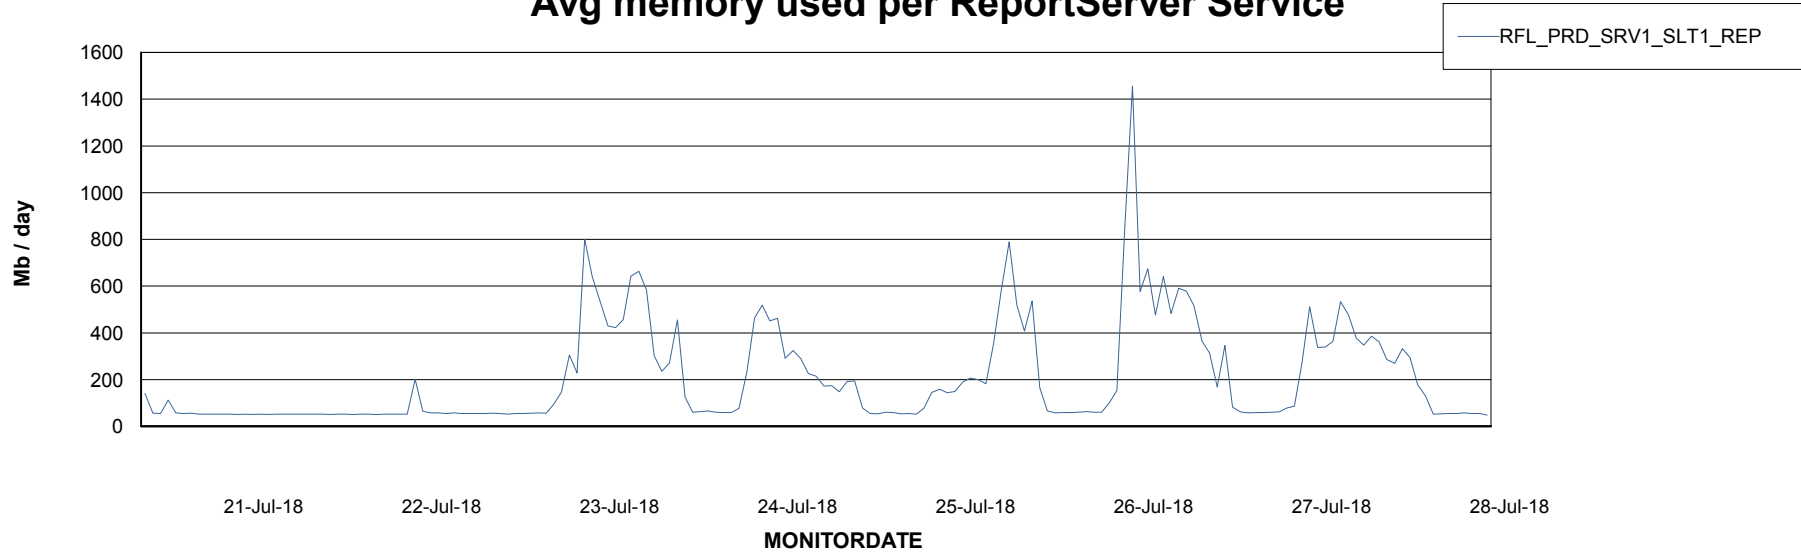

ABSSolute Application ReportServer Services

Avg memory used per ReportServer Service