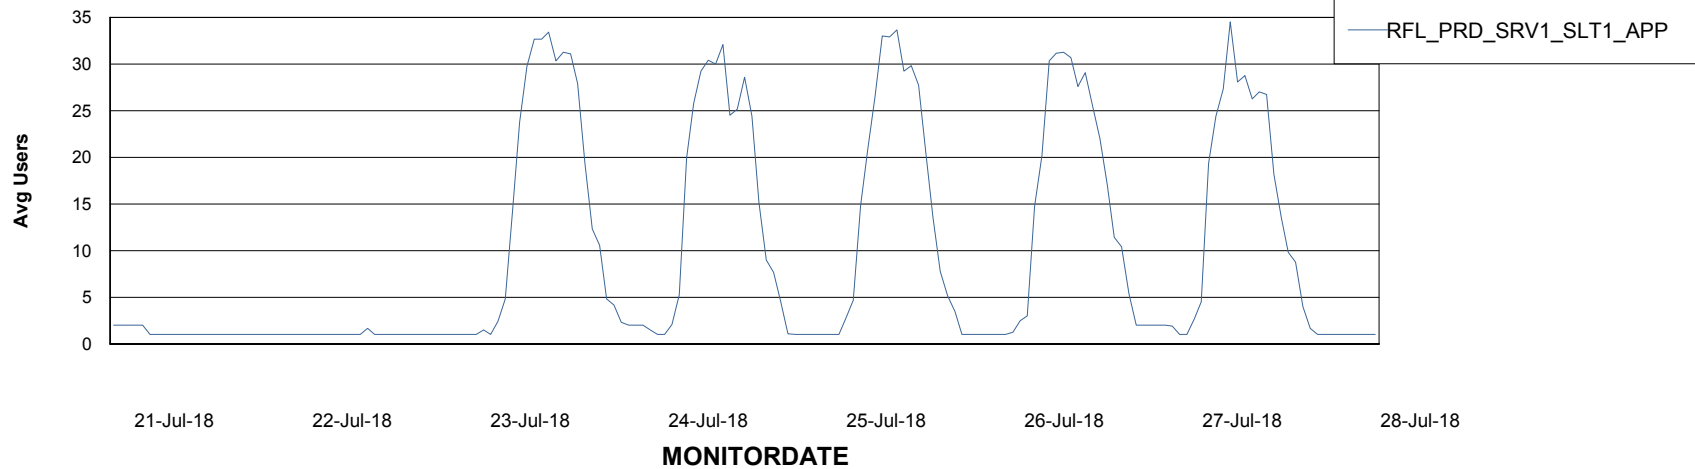

Weekly SLA Customer Report

Customer RFL_Production
Database ID 36

ABSSolute Application Server Services

Avg memory used per ABS Server Service

Avg users per day per ABS server

Weekly SLA Customer Report

Customer RFL_Production
Database ID 36