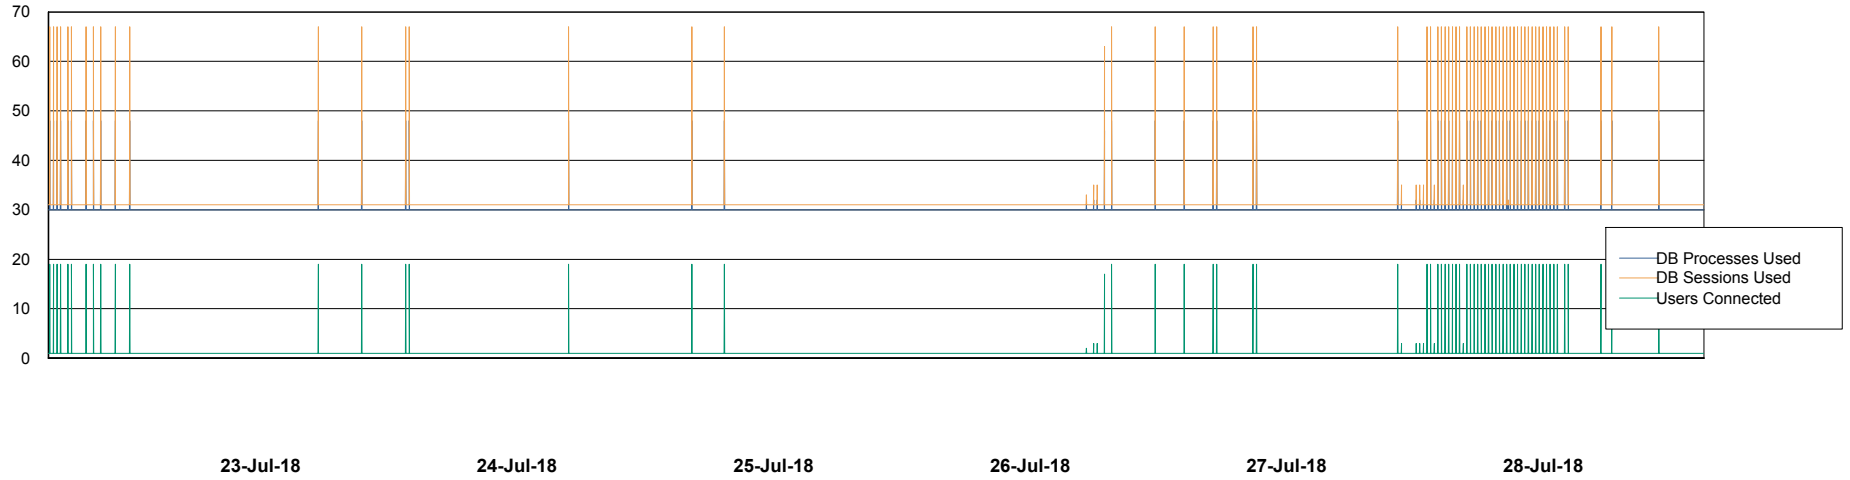

Weekly SLA Customer Report

Customer RFL_Production
Database ID 36

Database Performance RFLDB_Production

Weekly SLA Customer Report

Customer RFL_Production
Database ID 36

Database Performance RFLDB_Standby

Weekly SLA Customer Report

Customer RFL_Production
 Database ID 36

DATABASE SIZE RFLDB_Production

Database growth over last month

Database Tablespace RFLDB_Production

Date	Tablespace Name	Filesize (Gb)	Usedsize (Gb)	Percentage free
28-Jul-18	ABSDATA	52	43	17
	INDX	130	101	22
27-Jul-18	ABSDATA	52	43	17
	INDX	130	101	22
26-Jul-18	ABSDATA	52	43	17
	INDX	130	101	22
25-Jul-18	ABSDATA	52	43	17
	INDX	130	100	23
24-Jul-18	ABSDATA	52	43	17
	INDX	130	100	23
23-Jul-18	ABSDATA	52	43	17
	INDX	130	100	23
22-Jul-18	ABSDATA	52	43	17
	INDX	130	100	23