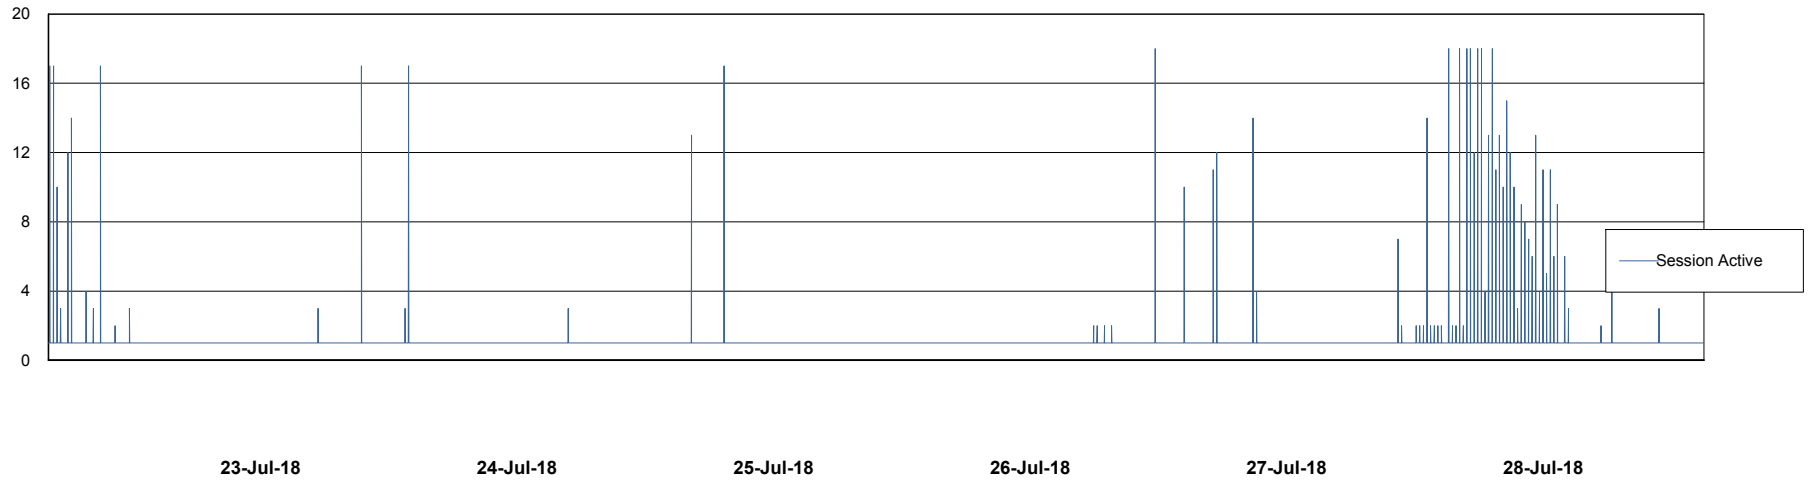

Weekly SLA Customer Report

Customer RFL_Production
Database ID 36

Database Performance RFLDB_Production

Weekly SLA Customer Report

Customer RFL_Production
Database ID 36

Database Performance RFLDB_Standby

Weekly SLA Customer Report

Customer RFL_Production
 Database ID 36

DATABASE SIZE RFLDB_Production

Database growth over last month

Database Tablespace RFLDB_Production

Date	Tablespace Name	Filesize (Gb)	Usedsize (Gb)	Percentage free
28-Jul-18	ABSDATA	52	43	17
	INDX	130	101	22
27-Jul-18	ABSDATA	52	43	17
	INDX	130	101	22
26-Jul-18	ABSDATA	52	43	17
	INDX	130	101	22
25-Jul-18	ABSDATA	52	43	17
	INDX	130	100	23
24-Jul-18	ABSDATA	52	43	17
	INDX	130	100	23
23-Jul-18	ABSDATA	52	43	17
	INDX	130	100	23
22-Jul-18	ABSDATA	52	43	17
	INDX	130	100	23