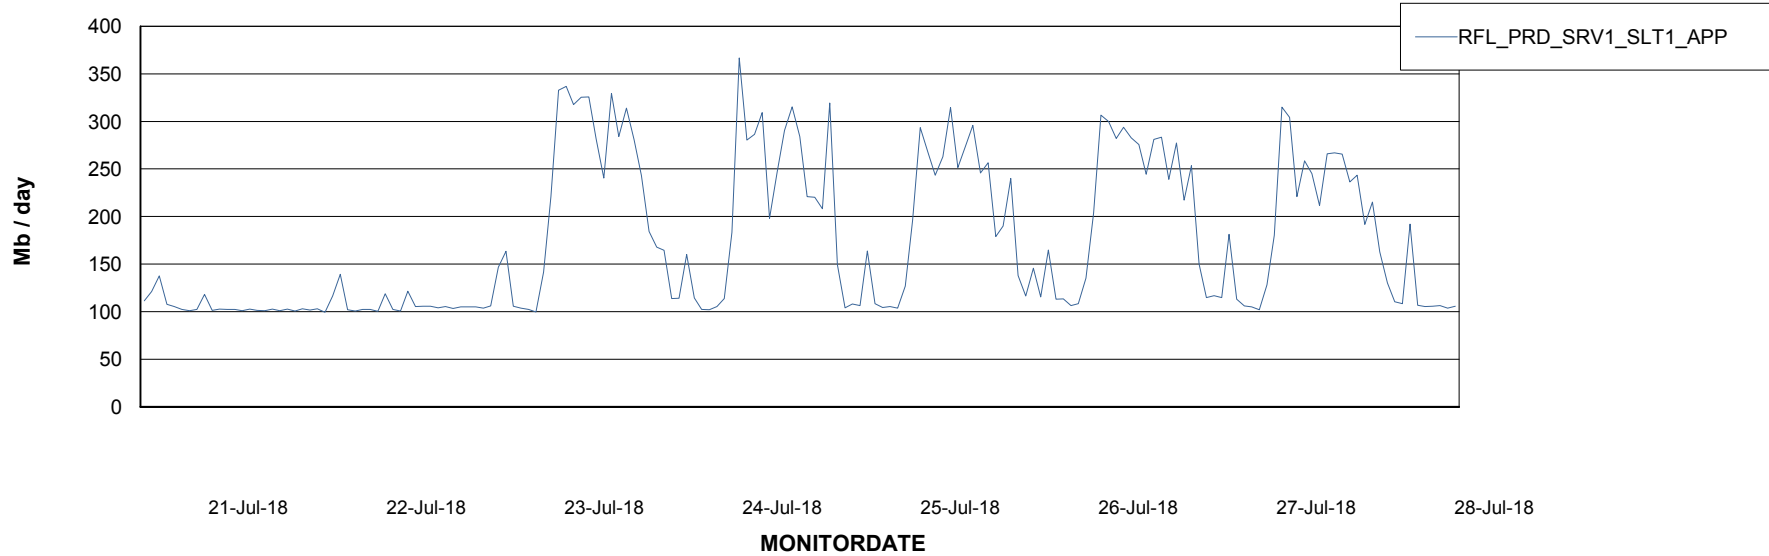

Customer RFL_Production
 Database ID 36

DATABASE SIZE RFLDB_Production

Database growth over last month

Database Tablespace RFLDB_Production

Date	Tablespace Name	Filesize (Gb)	Usedsize (Gb)	Percentage free
28-Jul-18	ABSDATA	52	43	17
	INDX	130	101	22
27-Jul-18	ABSDATA	52	43	17
	INDX	130	101	22
26-Jul-18	ABSDATA	52	43	17
	INDX	130	101	22
25-Jul-18	ABSDATA	52	43	17
	INDX	130	100	23
24-Jul-18	ABSDATA	52	43	17
	INDX	130	100	23
23-Jul-18	ABSDATA	52	43	17
	INDX	130	100	23
22-Jul-18	ABSDATA	52	43	17
	INDX	130	100	23

Weekly SLA Customer Report

Customer RFL_Production
Database ID 36

ABSSolute Application Server Services

Avg memory used per ABS Server Service

Avg users per day per ABS server

Weekly SLA Customer Report

Customer RFL_Production
Database ID 36