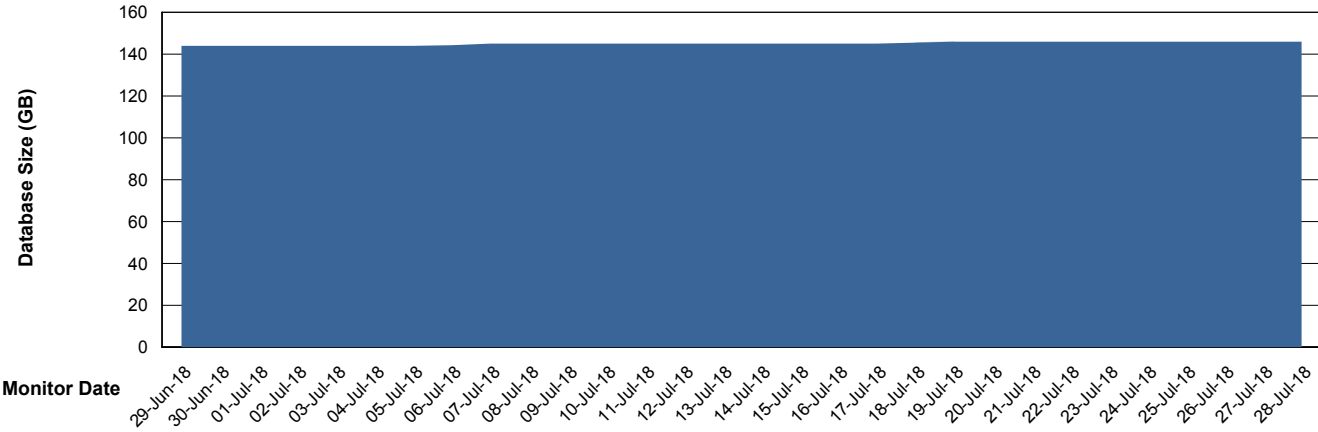

Weekly SLA Customer Report

Customer RFL_Production
Database ID 36

Database Performance RFLDB_Production

Weekly SLA Customer Report

Customer RFL_Production
Database ID 36

Database Performance RFLDB_Standby

Weekly SLA Customer Report

Customer RFL_Production
 Database ID 36

DATABASE SIZE RFLDB_Production

Database growth over last month

Database Tablespace RFLDB_Production

Date	Tablespace Name	Filesize (Gb)	Usedsize (Gb)	Percentage free
28-Jul-18	ABSDATA	52	43	17
	INDX	130	101	22
27-Jul-18	ABSDATA	52	43	17
	INDX	130	101	22
26-Jul-18	ABSDATA	52	43	17
	INDX	130	101	22
25-Jul-18	ABSDATA	52	43	17
	INDX	130	100	23
24-Jul-18	ABSDATA	52	43	17
	INDX	130	100	23
23-Jul-18	ABSDATA	52	43	17
	INDX	130	100	23
22-Jul-18	ABSDATA	52	43	17
	INDX	130	100	23