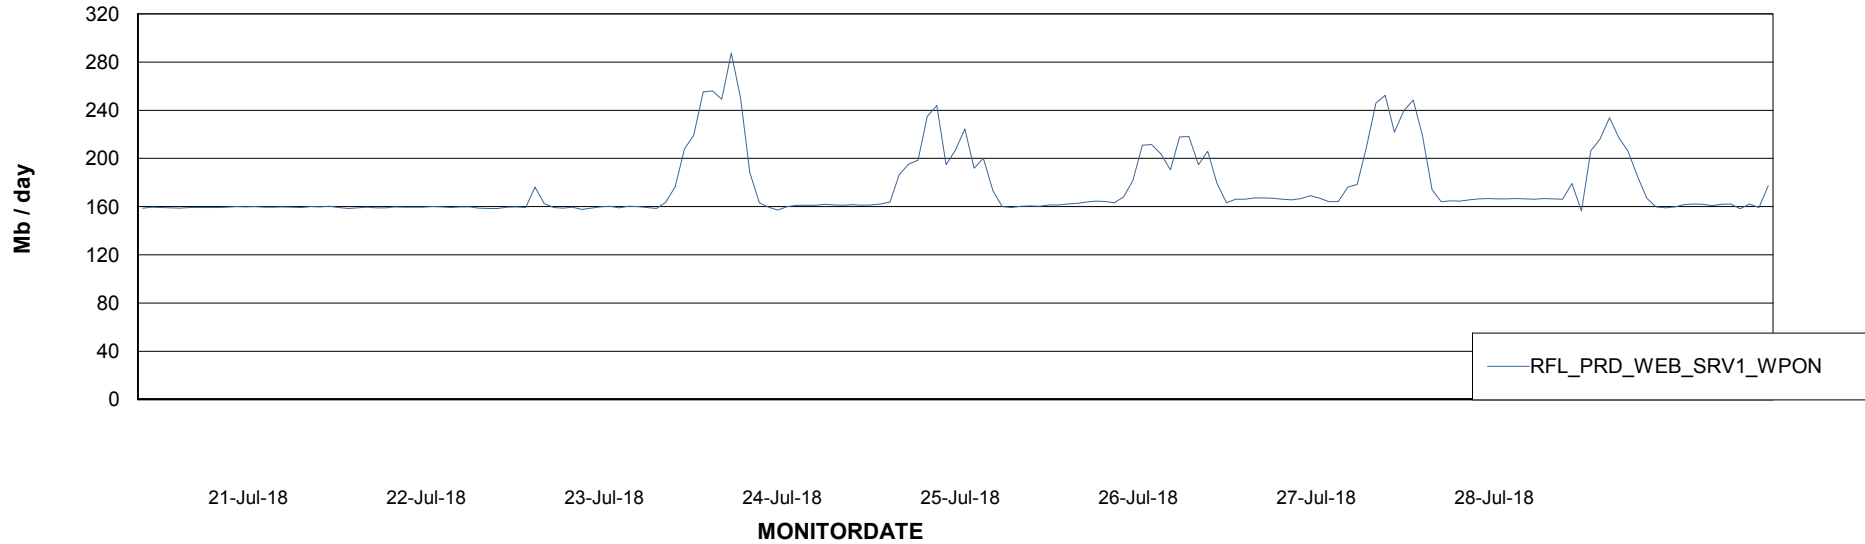

ABSSolute Application ReportServer Services

Avg memory used per ReportServer Service

Weekly SLA Customer Report

Customer RFL_Production
Database ID 36

ABSSolute Web Component Services

Avg memory used per ABS Web component