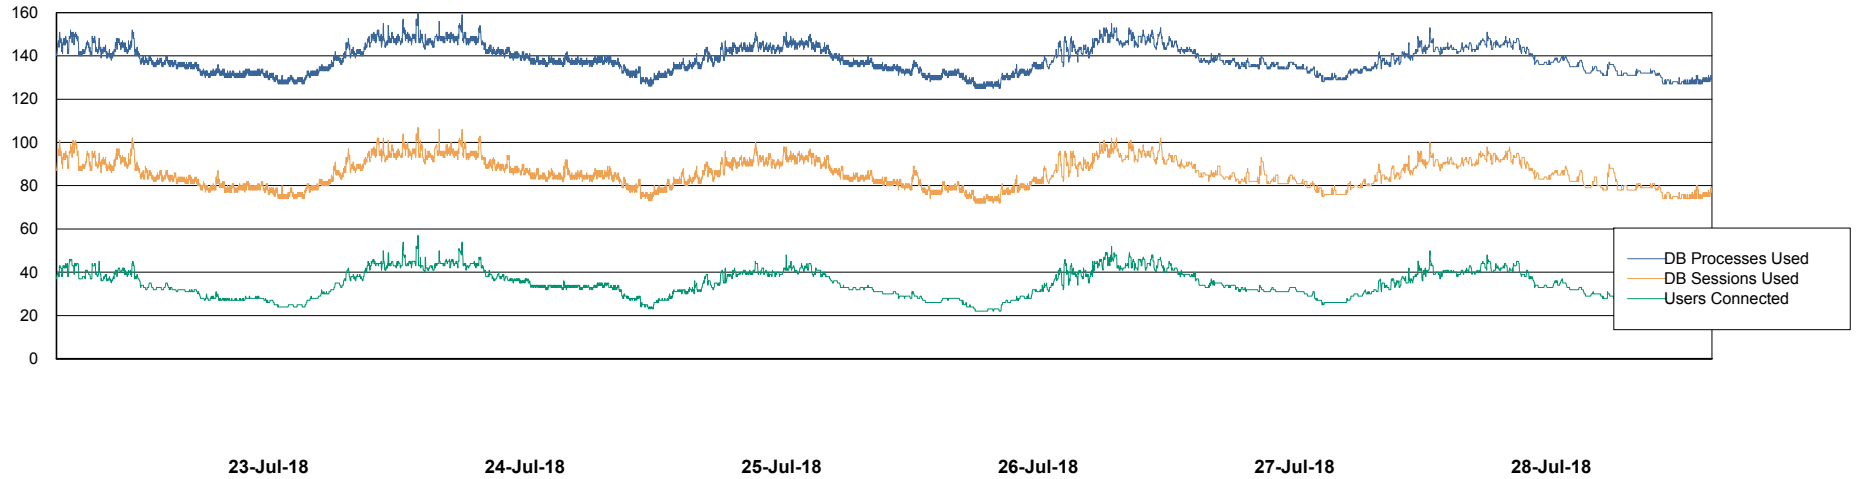

Weekly SLA Customer Report

Customer RFL_Production
 Database ID 36

Harddisk Usage RFL_PRD

	Free disk space on c: (%)	Total disk space on c: (Gb)	Free disk space on d: (%)	Total disk space on d: (Gb)	Free disk space on e: (%)	Total disk space on e: (Gb)	Free disk space on f: (%)	Total disk space on f: (Gb)
28-Jul-18	27	195	86	373	65	373	81	223
27-Jul-18	27	195	86	373	65	373	75	223
26-Jul-18	27	195	86	373	65	373	70	223
25-Jul-18	27	195	86	373	65	373	71	223
24-Jul-18	27	195	86	373	65	373	72	223
23-Jul-18	27	195	86	373	65	373	72	223
22-Jul-18	27	195	86	373	65	373	73	223

Harddisk Usage RFL_STB

	Free disk space on c: (%)	Total disk space on c: (Gb)	Free disk space on d: (%)	Total disk space on d: (Gb)	Free disk space on e: (%)	Total disk space on e: (Gb)	Free disk space on f: (%)	Total disk space on f: (Gb)
28-Jul-18	58	195	83	559	65	559	90	363
27-Jul-18	58	195	83	559	65	559	88	363
26-Jul-18	58	195	83	559	65	559	88	363
25-Jul-18	58	195	83	559	65	559	88	363
24-Jul-18	58	195	83	559	65	559	89	363
23-Jul-18	58	195	83	559	65	559	89	363
22-Jul-18	58	195	83	559	65	559	89	363

Weekly SLA Customer Report

Customer RFL_Production
Database ID 36

Database Performance RFLDB_Production

Weekly SLA Customer Report

Customer RFL_Production
Database ID 36

Database Performance RFLDB_Standby

Weekly SLA Customer Report