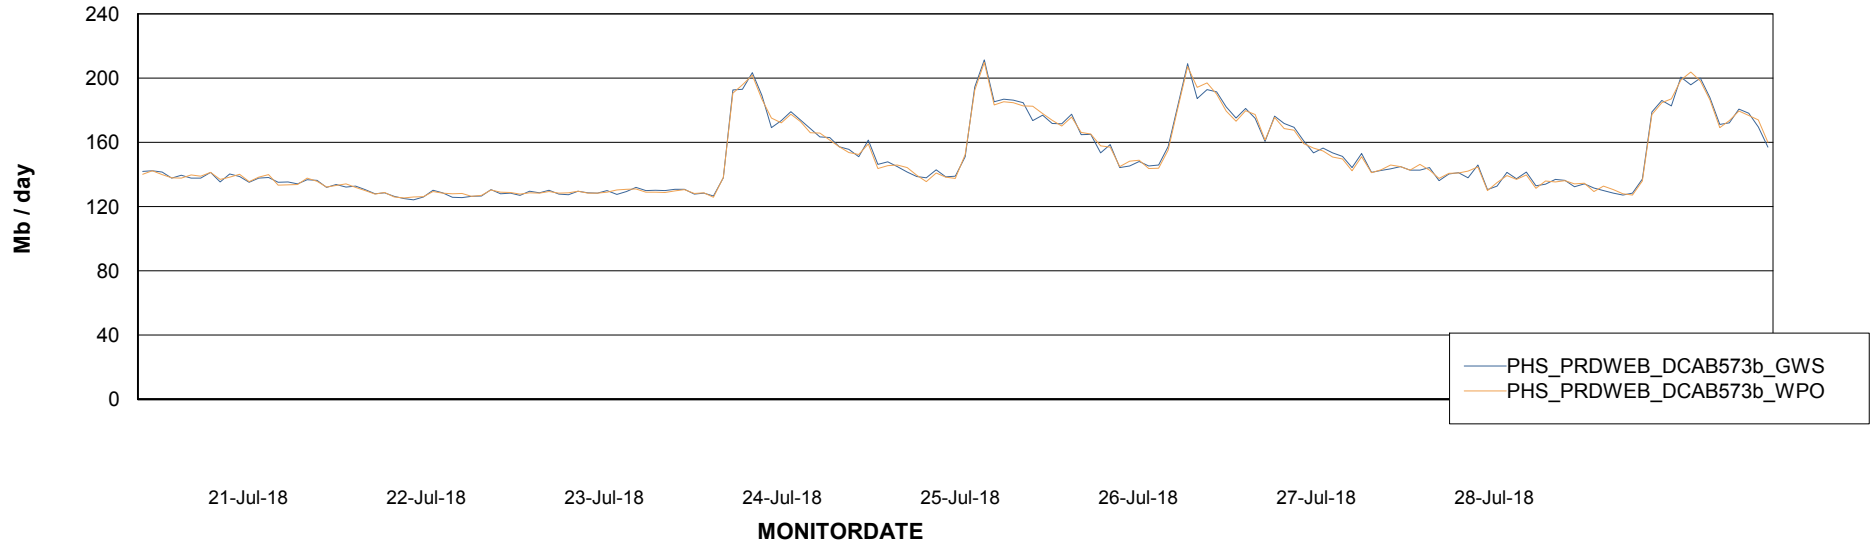

ABSSolute Web Component Services

Avg memory used per ABS Web component