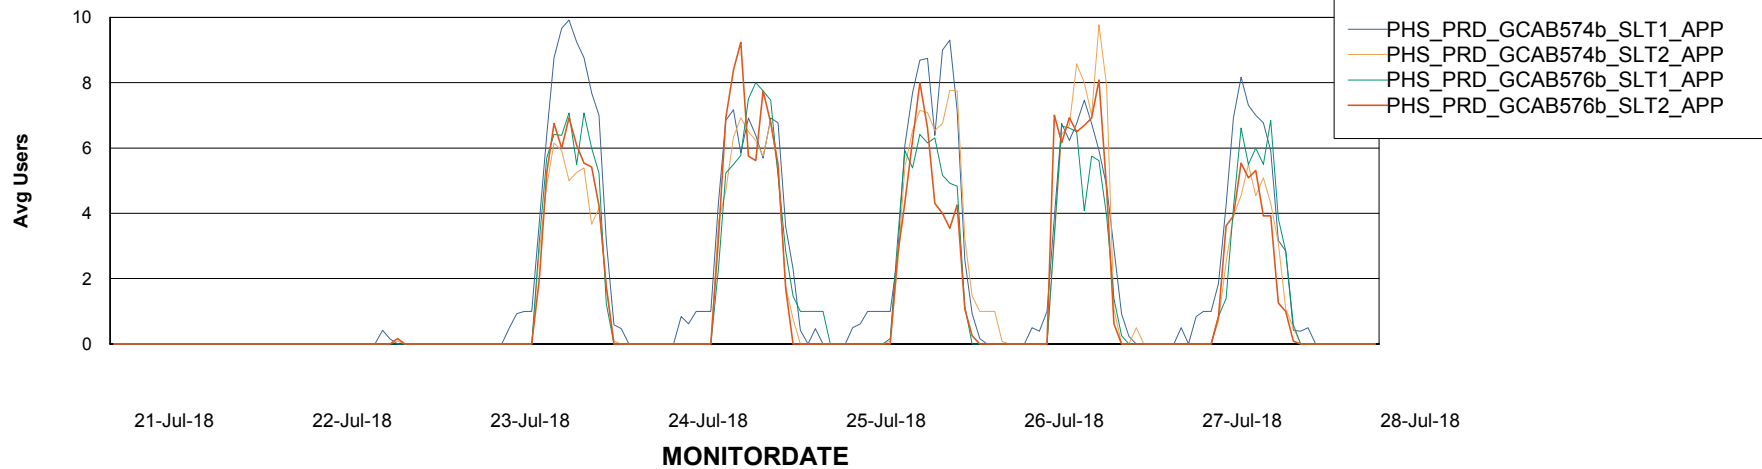

Avg users per day per ABS server