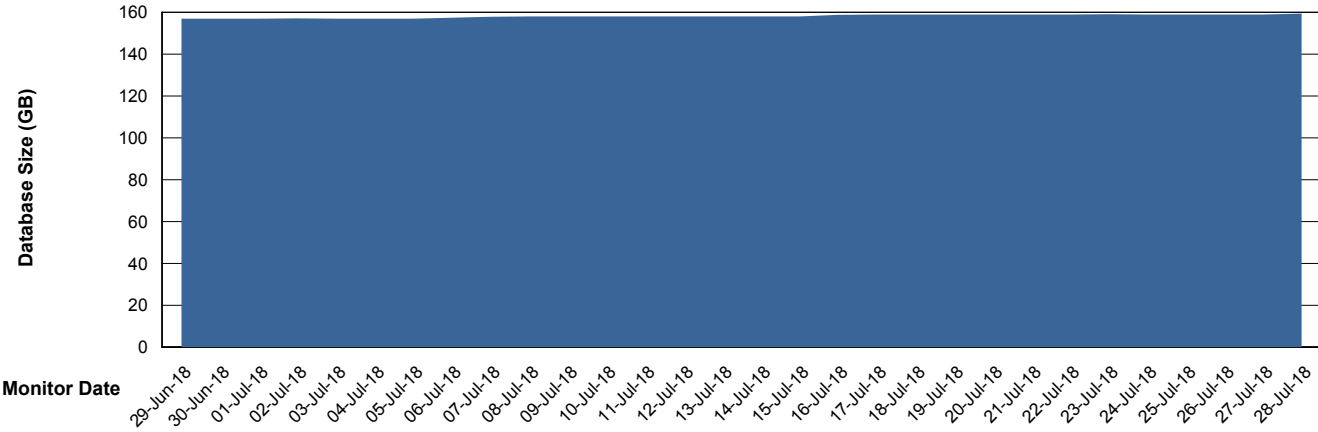

DATABASE SIZE PHSDB_Production

Database growth over last month

Database Tablespace PHSDB_Production

Date	Tablespace Name	Filesize (Gb)	Usedsize (Gb)	Percentage free
28-Jul-18	ABSDATA	175	151	14
	INDX	7	5	29
27-Jul-18	ABSDATA	175	151	14
	INDX	7	5	29
26-Jul-18	ABSDATA	175	151	14
	INDX	7	5	29
25-Jul-18	ABSDATA	175	151	14
	INDX	7	5	29
24-Jul-18	ABSDATA	175	151	14
	INDX	7	5	29
23-Jul-18	ABSDATA	175	151	14
	INDX	7	5	29
22-Jul-18	ABSDATA	175	151	14
	INDX	7	5	29