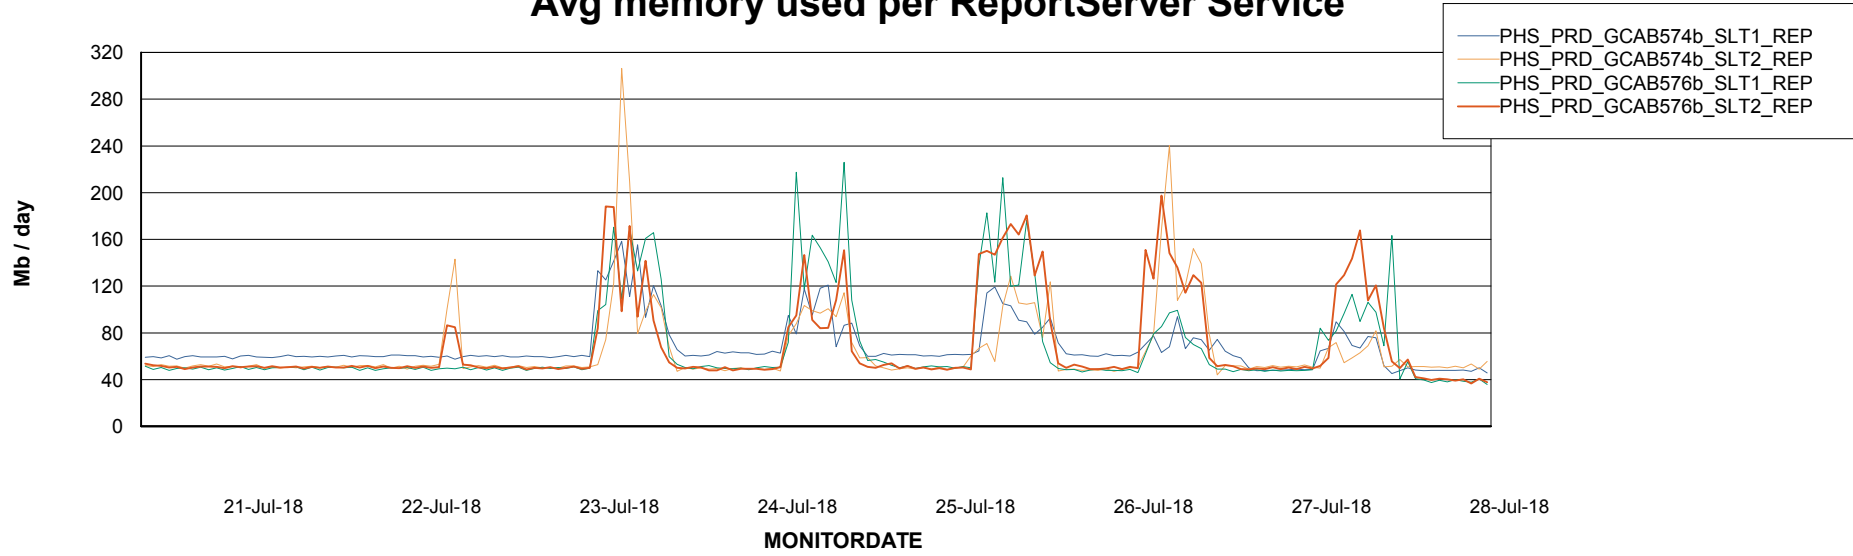

Avg memory used per ABS Server Service

Avg users per day per ABS server

Weekly SLA Customer Report

Customer PHS_Production
Database ID 47

ABSSolute Application ReportServer Services

Avg memory used per ReportServer Service