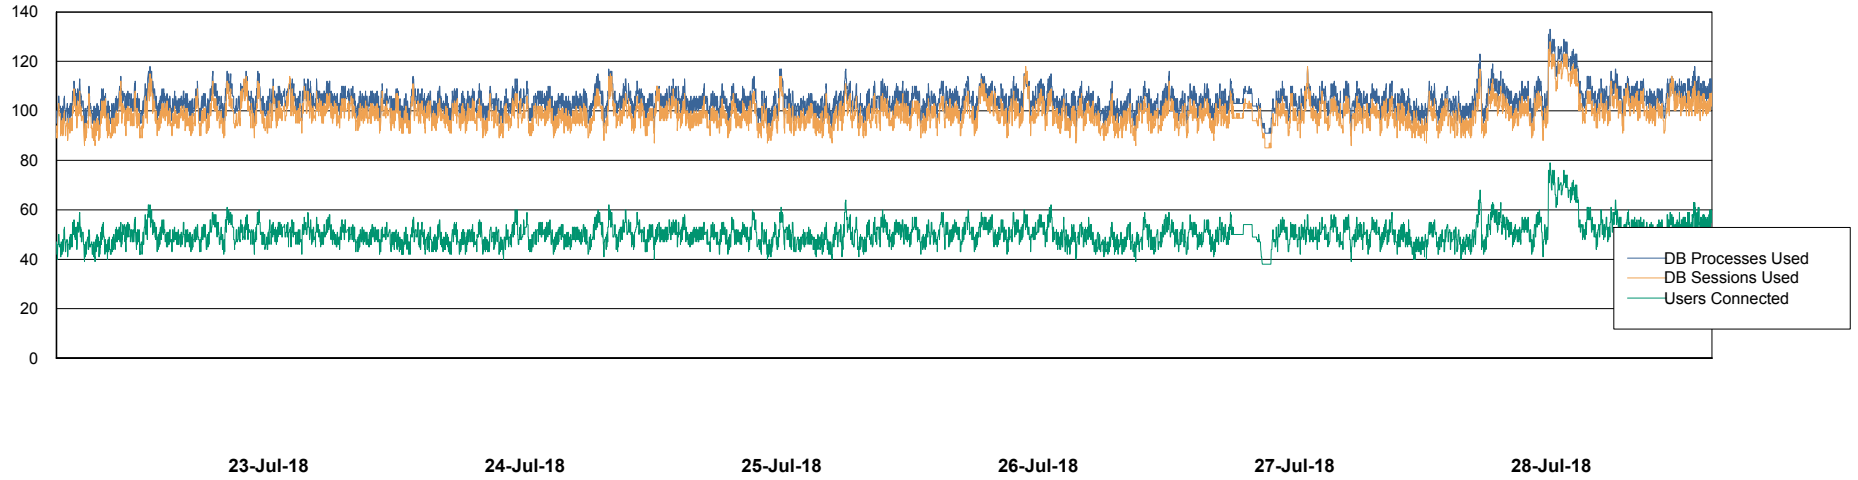

Database Performance PHSDB_Production