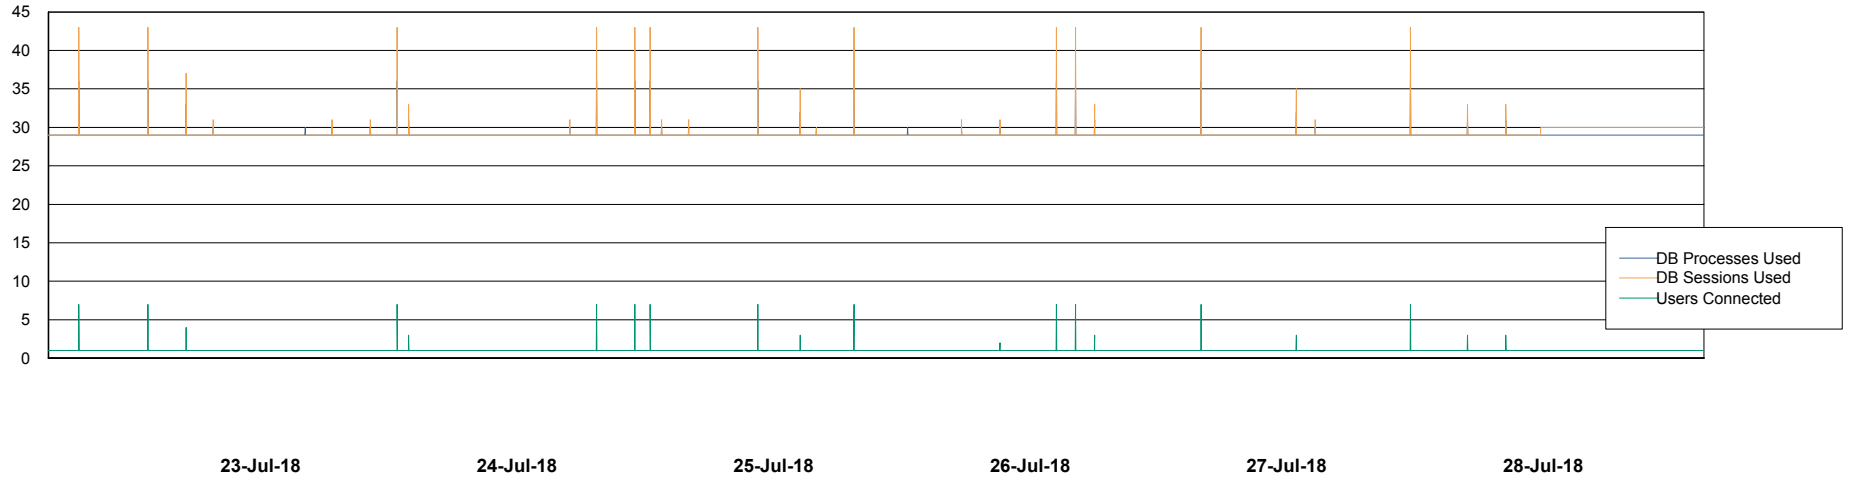

Weekly SLA Customer Report

Customer PHS_Production
Database ID 47

Database Performance PHSDB_Production

Weekly SLA Customer Report

Customer PHS_Production
Database ID 47

Database Performance PHSDB_Standby

Weekly SLA Customer Report