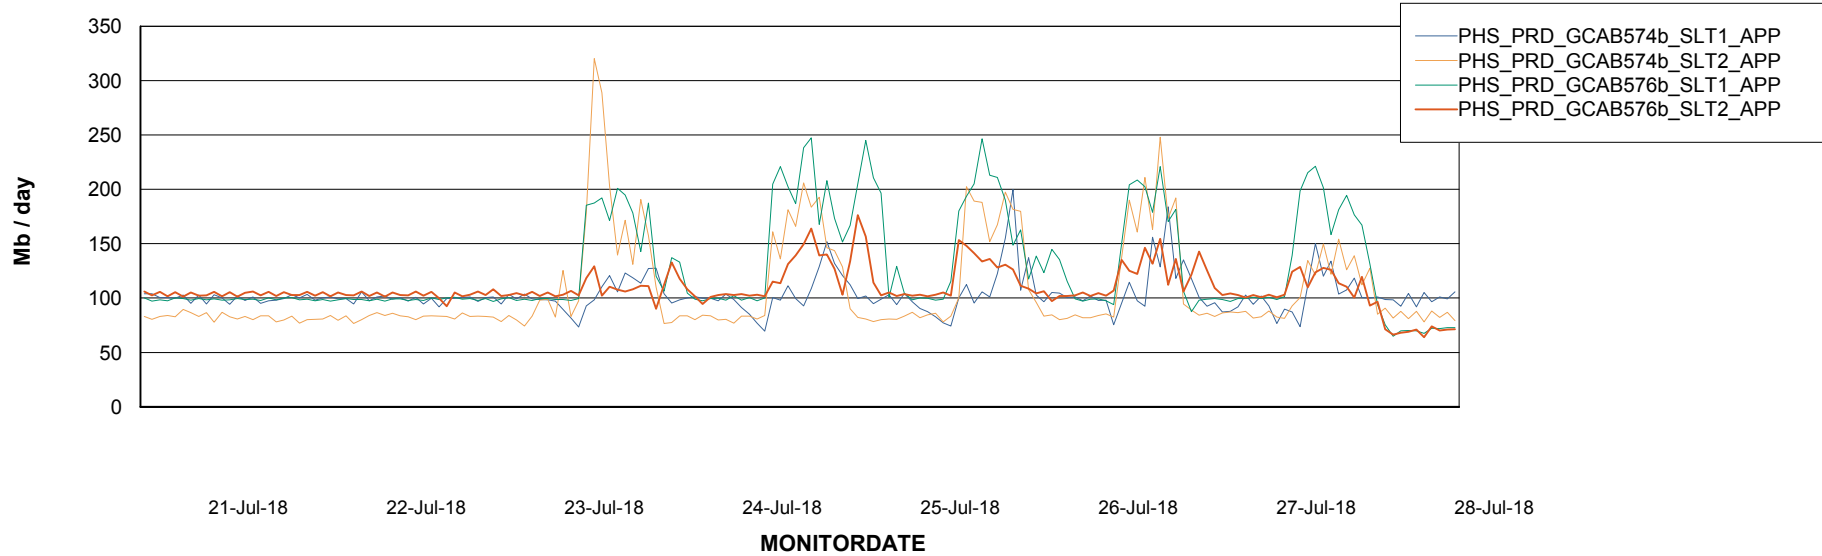

ABSSolute Application Server Services

Avg memory used per ABS Server Service