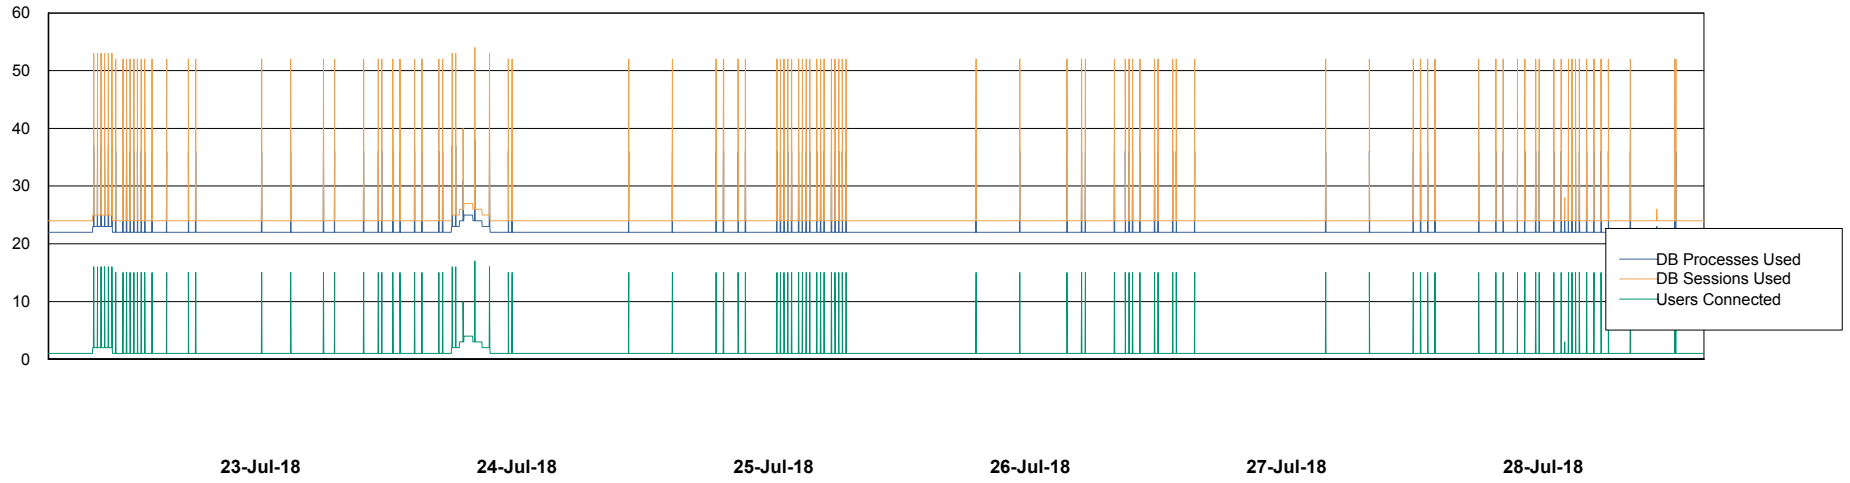

Weekly SLA Customer Report

Customer PCO Production
Database ID 44

Database Performance PCODB_Production

Weekly SLA Customer Report

Customer PCO Production
Database ID 44

Database Performance PCODB_Standby

Weekly SLA Customer Report