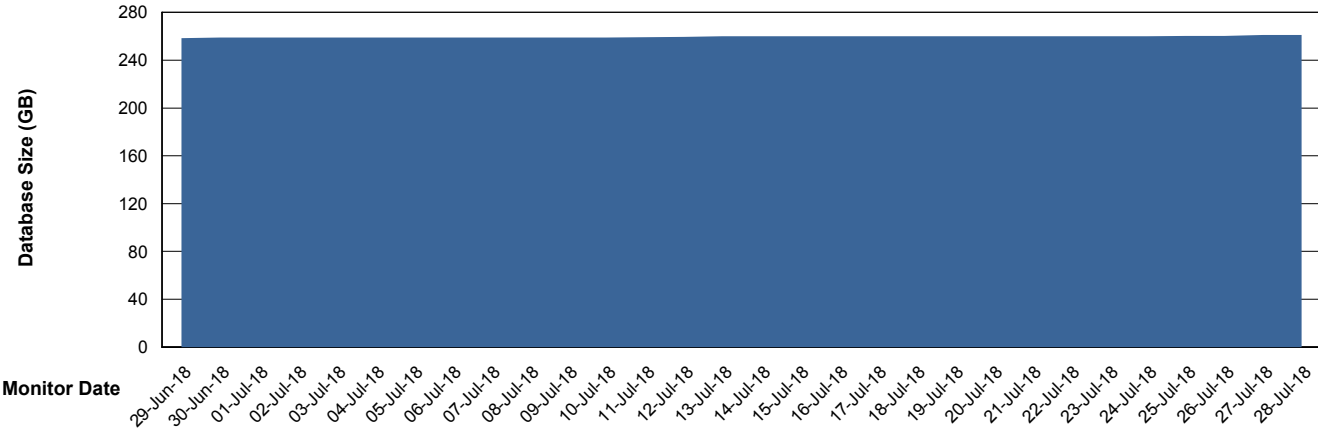

DATABASE SIZE PCODB_Production

Database growth over last month

Database Tablespace PCODB_Production

Date	Tablespace Name	Filesize (Gb)	Usedsize (Gb)	Percentage free
28-Jul-18	ABSDATA	103	87	16
	INDX	202	171	15
27-Jul-18	ABSDATA	103	87	16
	INDX	202	171	15
26-Jul-18	ABSDATA	103	87	16
	INDX	202	171	15
25-Jul-18	ABSDATA	103	87	16
	INDX	202	171	15
24-Jul-18	ABSDATA	103	87	16
	INDX	202	171	15
23-Jul-18	ABSDATA	103	87	16
	INDX	202	171	15
22-Jul-18	ABSDATA	103	87	16
	INDX	202	171	15