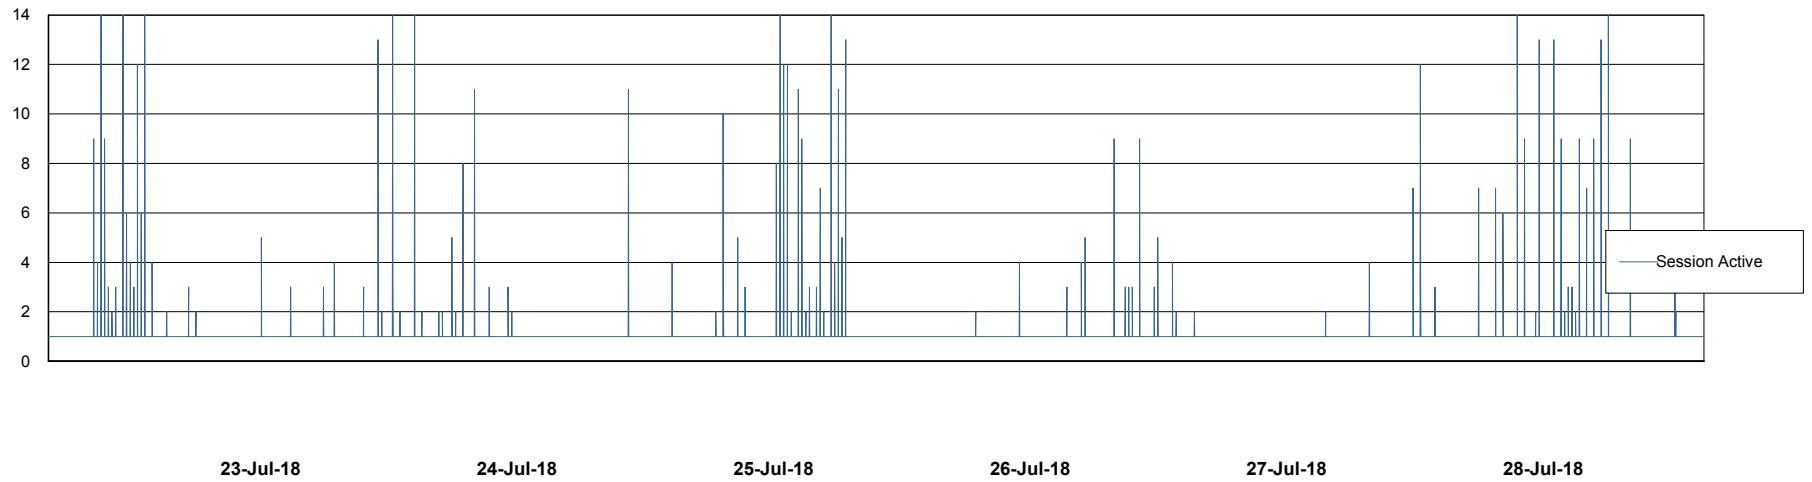

Weekly SLA Customer Report

Customer PCO Production
Database ID 44

Database Performance PCODB_Production

Weekly SLA Customer Report

Customer PCO Production
Database ID 44

Database Performance PCODB_Standby

Weekly SLA Customer Report