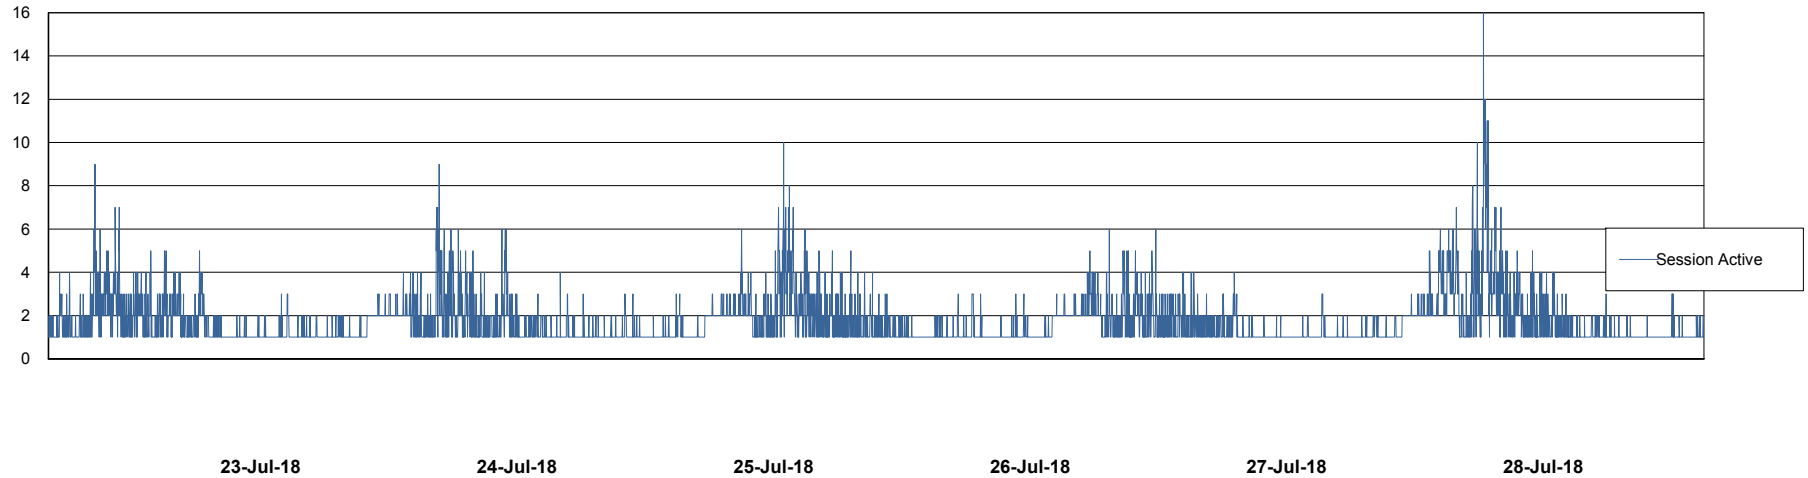

Database Performance PCODB_Production