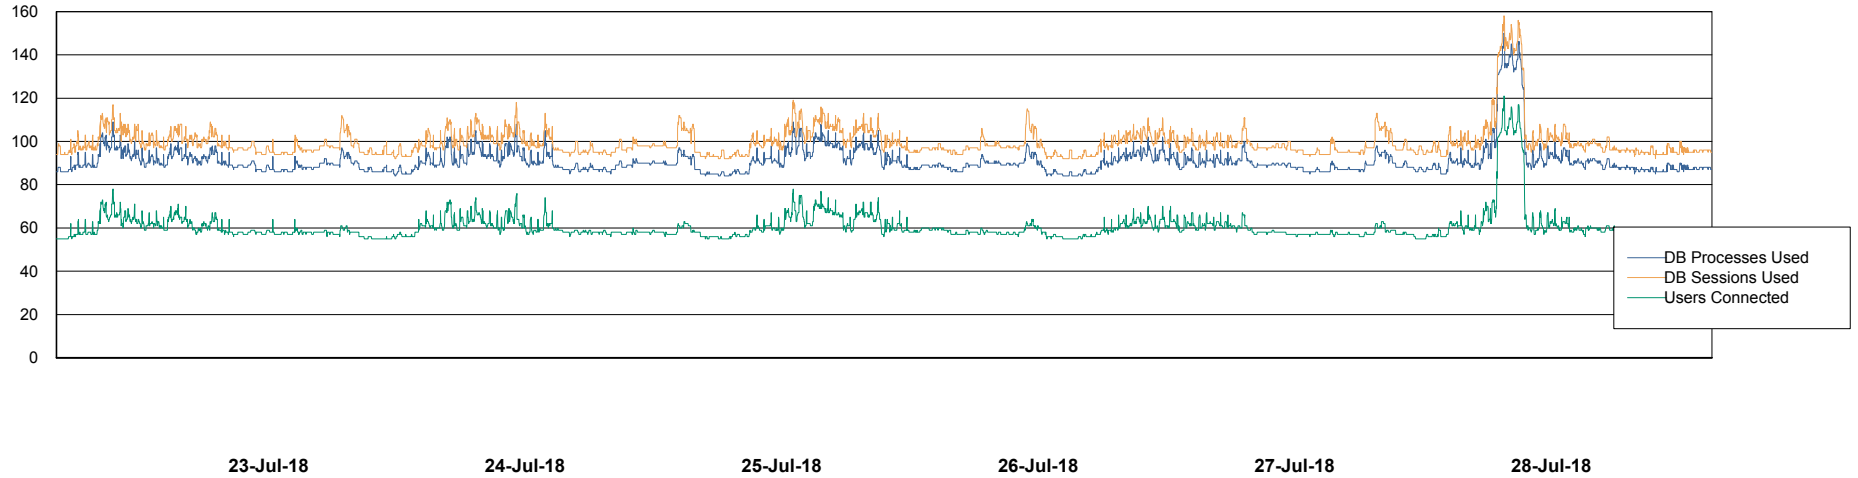

Harddisk Usage PCO_PRD_ORACLE2

	Free disk space on c: (%)	Total disk space on c: (Gb)	Free disk space on d: (%)	Total disk space on d: (Gb)
28-Jul-18	75	279	29	838
27-Jul-18	75	279	29	838
26-Jul-18	75	279	12	838
25-Jul-18	75	279	12	838
24-Jul-18	75	279	12	838
23-Jul-18	75	279	12	838
22-Jul-18	75	279	13	838

Weekly SLA Customer Report

Customer PCO Production
Database ID 44

Database Performance PCODB_Production

Weekly SLA Customer Report

Customer PCO Production
Database ID 44

Database Performance PCODB_Standby

Weekly SLA Customer Report