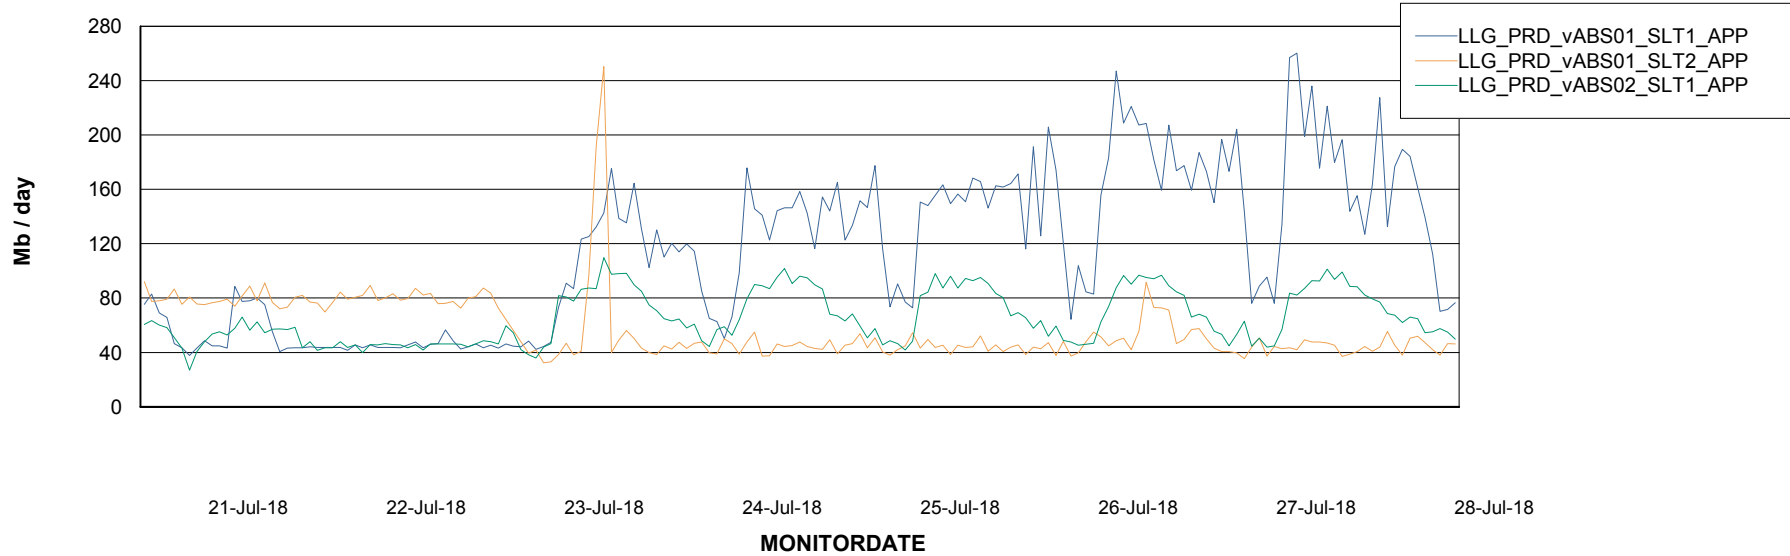

ABSolute Application Server Services

Avg memory used per ABS Server Service