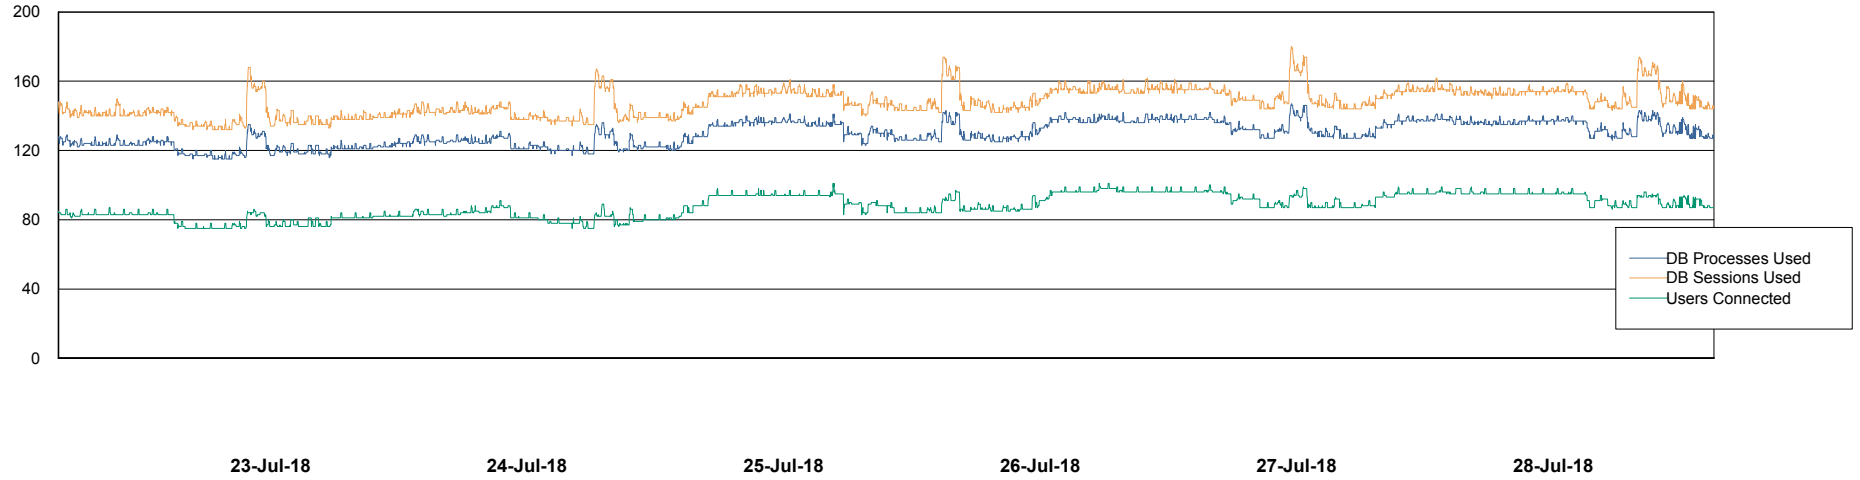

Database Performance LLGDB_Production