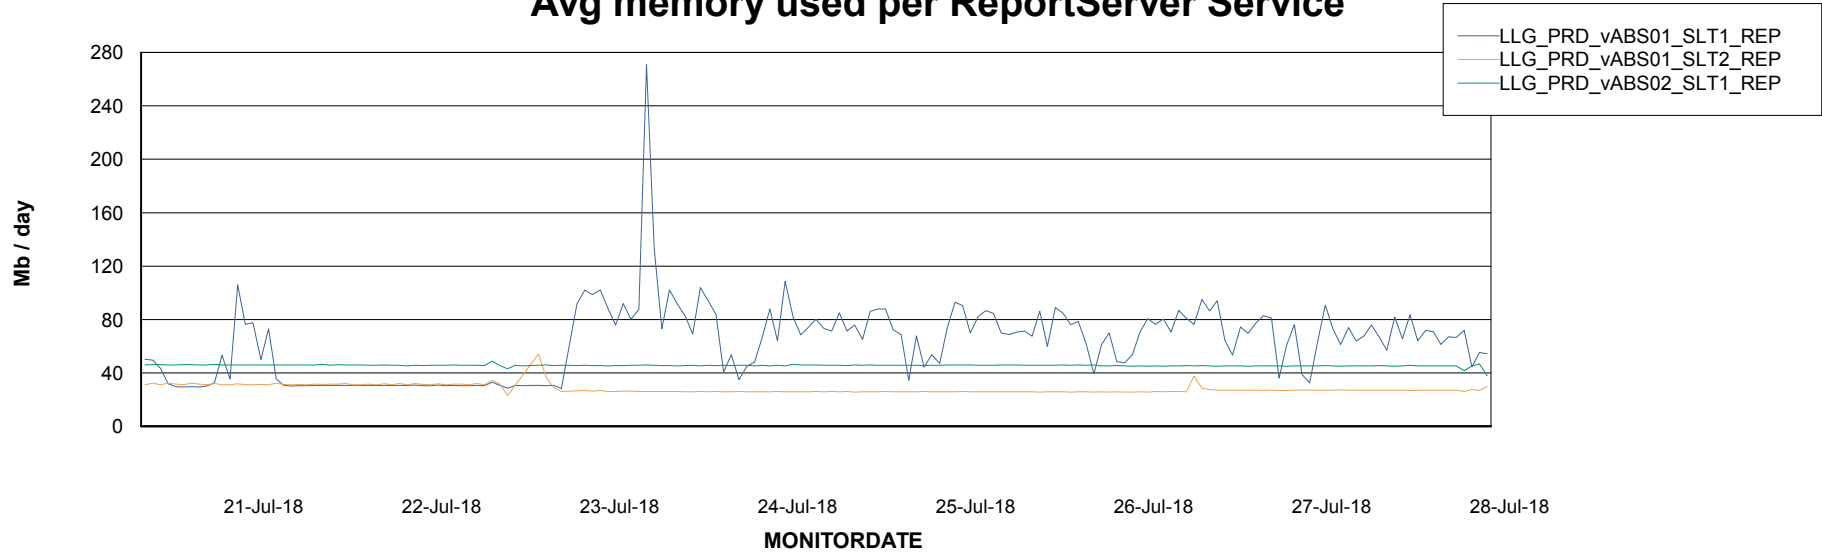

ABSSolute Application ReportServer Services

Avg memory used per ReportServer Service