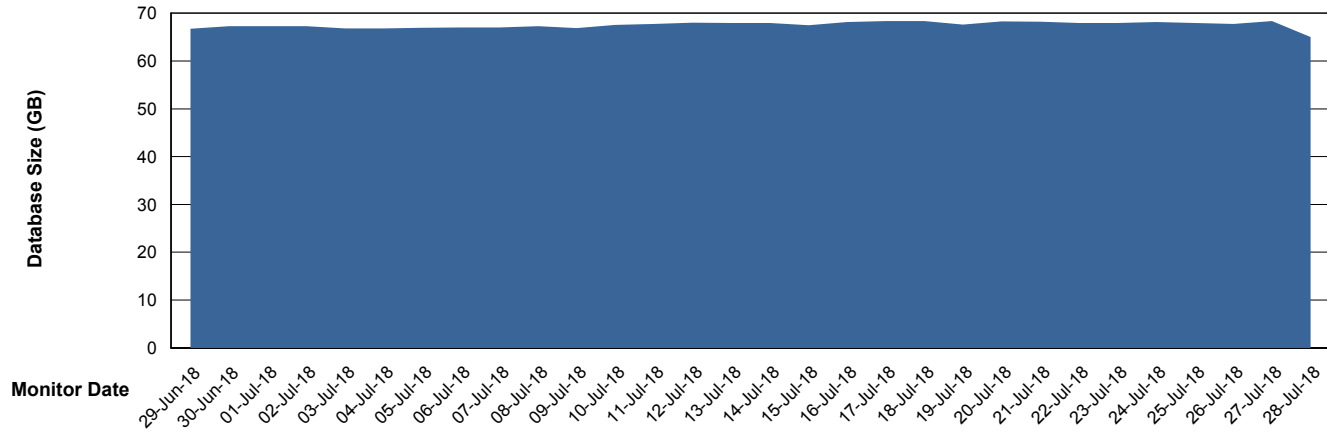

# Weekly SLA Customer Report

Customer LLG\_Production  
Database ID 53

DATABASE SIZE LLGDB\_Production

### Database growth over last month

DATABASE SIZE LLGDBBI\_Production

### Database growth over last month