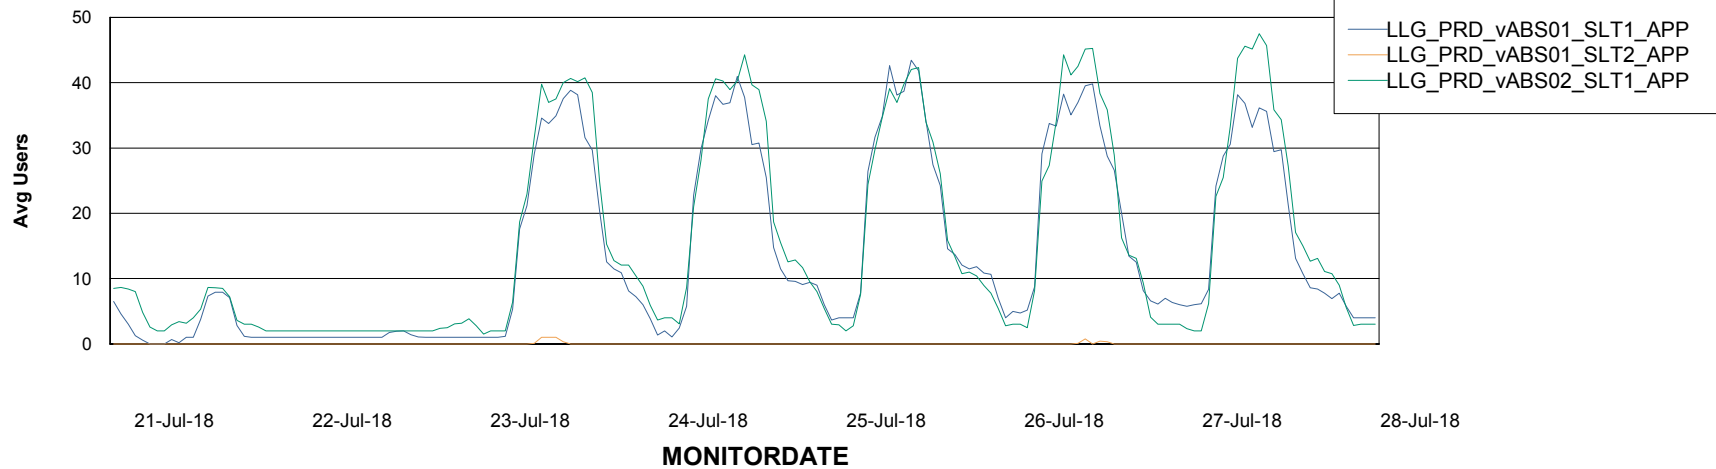

Avg users per day per ABS server